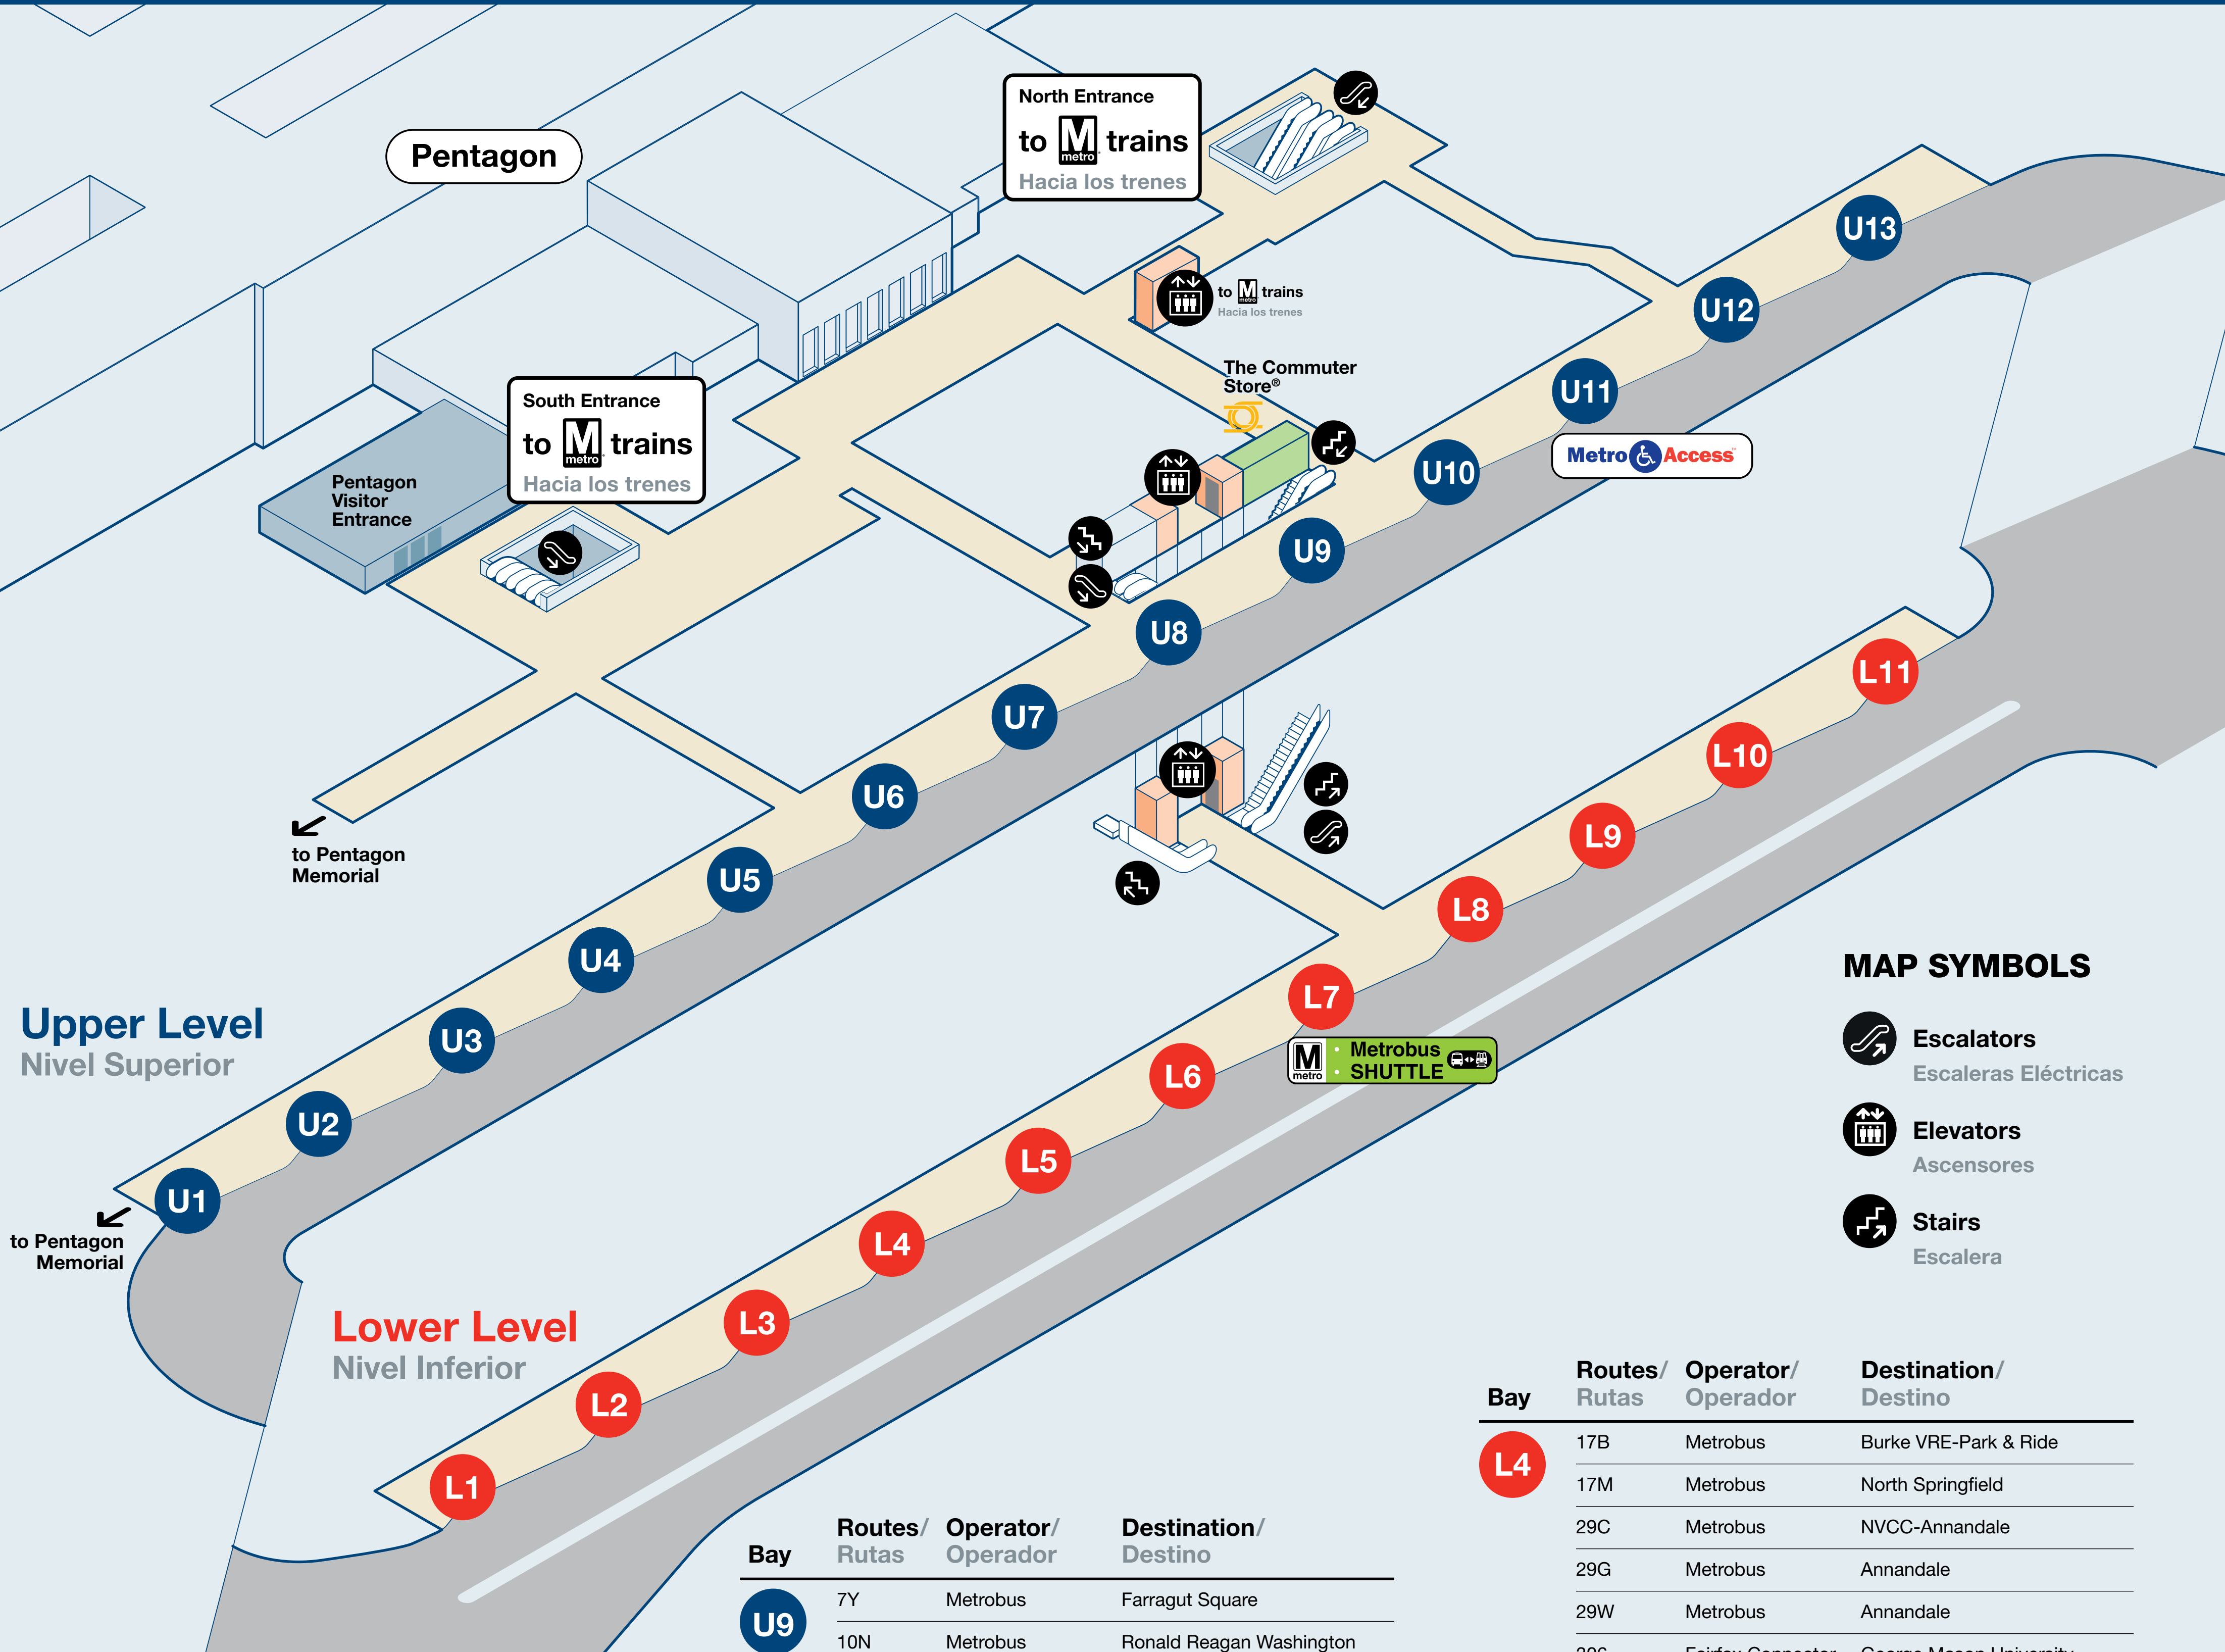

### MAP SYMBOLS

- Escalators  
Escaleras Eléctricas
- Elevators  
Ascensores
- Stairs  
Escalera

Bay	Routes/ Rutas	Operator/ Operador	Destination/ Destino
<b>Upper Level / Nivel Superior</b>			
U1	AT3	DASH	Hunting Point
	AT4	DASH	Old Town Alexandria
U2	10A	Metrobus	Huntington
	10E	Metrobus	Hunting Point
U3	42	Arlington Transit	Ballston-MU
	87	Arlington Transit	Shirlington
U4	22A	Metrobus	Ballston-MU  via Parkfairfax
	22C	Metrobus	Ballston-MU
	22F	Metrobus	NVCC-Alexandria
U5	7A	Metrobus	Lincolnia
	7C	Metrobus	Park Center
	7F	Metrobus	Lincolnia via Lincolnia Hills
	7P	Metrobus	Park Center
	7Y	Metrobus	Southern Towers
U6	7M	Metrobus	Mark Center
	7W	Metrobus	Lincolnia
U7	8S	Metrobus	Quaker Lane
	16L	Metrobus	Annandale
	28F	Metrobus	Skyline City
	28G	Metrobus	Skyline City
U8	Pentagon Circulator		

Bay	Routes/ Rutas	Operator/ Operador	Destination/ Destino
U9	7Y	Metrobus	Farragut Square
	10N	Metrobus	Ronald Reagan Washington National Airport
	16C	Metrobus	Federal Triangle
	16E	Metrobus	Franklin Square
	16A	Metrobus	Annandale
	16C	Metrobus	Culmore
U10	16E	Metrobus	Culmore
	U11 MetroAccess		
	8W	Metrobus	Mark Center via Foxchase
U12	8Z	Metrobus	Quaker Lane
	21A	Metrobus	Landmark
U13	21D	Metrobus	Landmark via Bren Mar Park
	<b>Lower Level / Nivel Inferior</b>		
L1	D100	OmniRide	Dale City/Downtown D.C.
	D200	OmniRide	Dale City/Rosslyn-Ballston
	D300	OmniRide	Dale City/Navy Yard
	MC	OmniRide	234 Commuter Lot-Montclair/ Downtown Washington D.C.
	G200	OmniRide	Gainesville
L2	L200	OmniRide	Lake Ridge/Crystal City
	M200	OmniRide	Manassas
	RS	OmniRide	Dumfries-Woodbridge/ Downtown Washington D.C.
L3	18G	Metrobus	Rolling Valley Park & Ride
	18H	Metrobus	Orange Hunt
	18J	Metrobus	Rolling Valley Park & Ride
	18P	Metrobus	Burke Centre