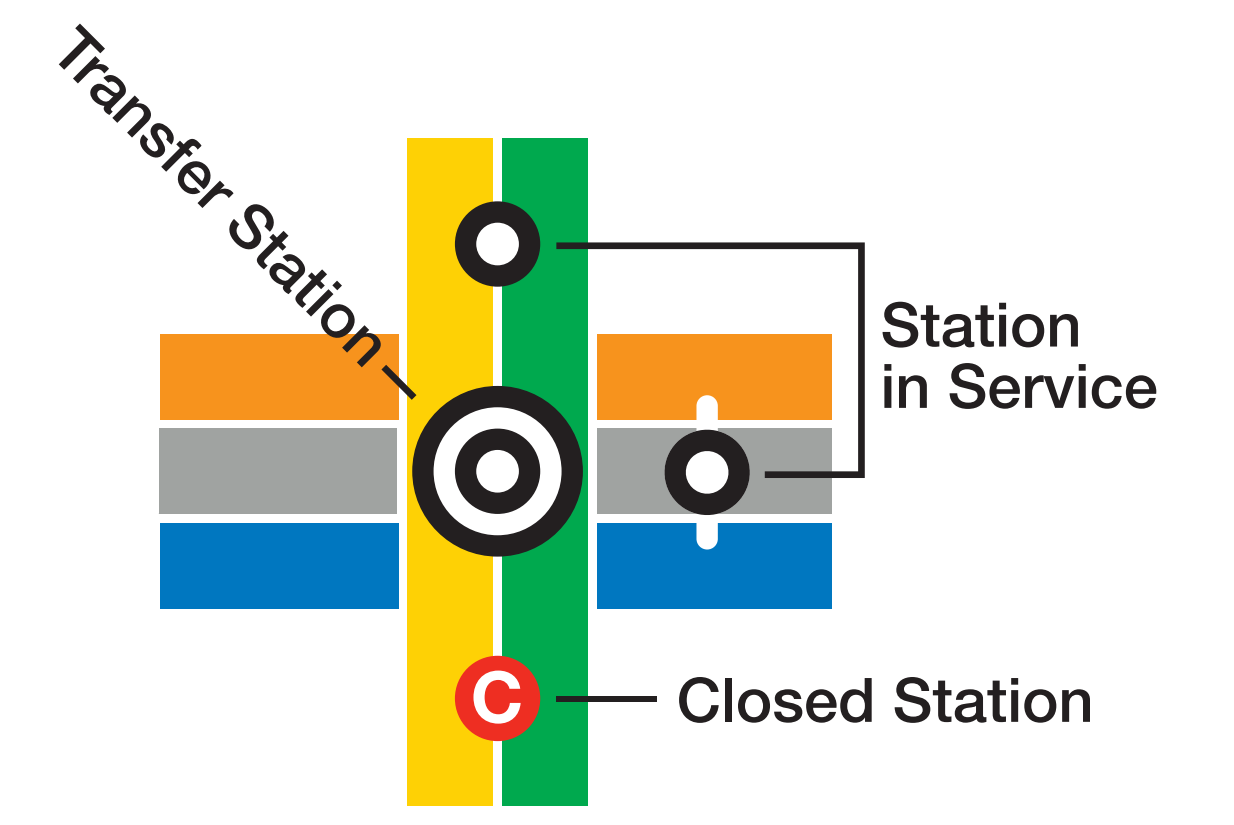

1. ## Legend
2. **RD** Red Line • Glenmont / Shady Grove
   - **OR** Orange Line • New Carrollton / Ballston-MU
   - **BL** Blue Line • Franconia-Springfield / Downtown Largo
   - **GR** Green Line • Branch Ave / Greenbelt
   - **YL** Yellow Line • Huntington / Mt Vernon Sq
   - **SV** Silver Line • Ashburn / McLean & Ballston-MU / Downtown Largo

Station Features

- **P** Parking
- **H** Hospital
- **A** Airport

Connecting Rail Systems