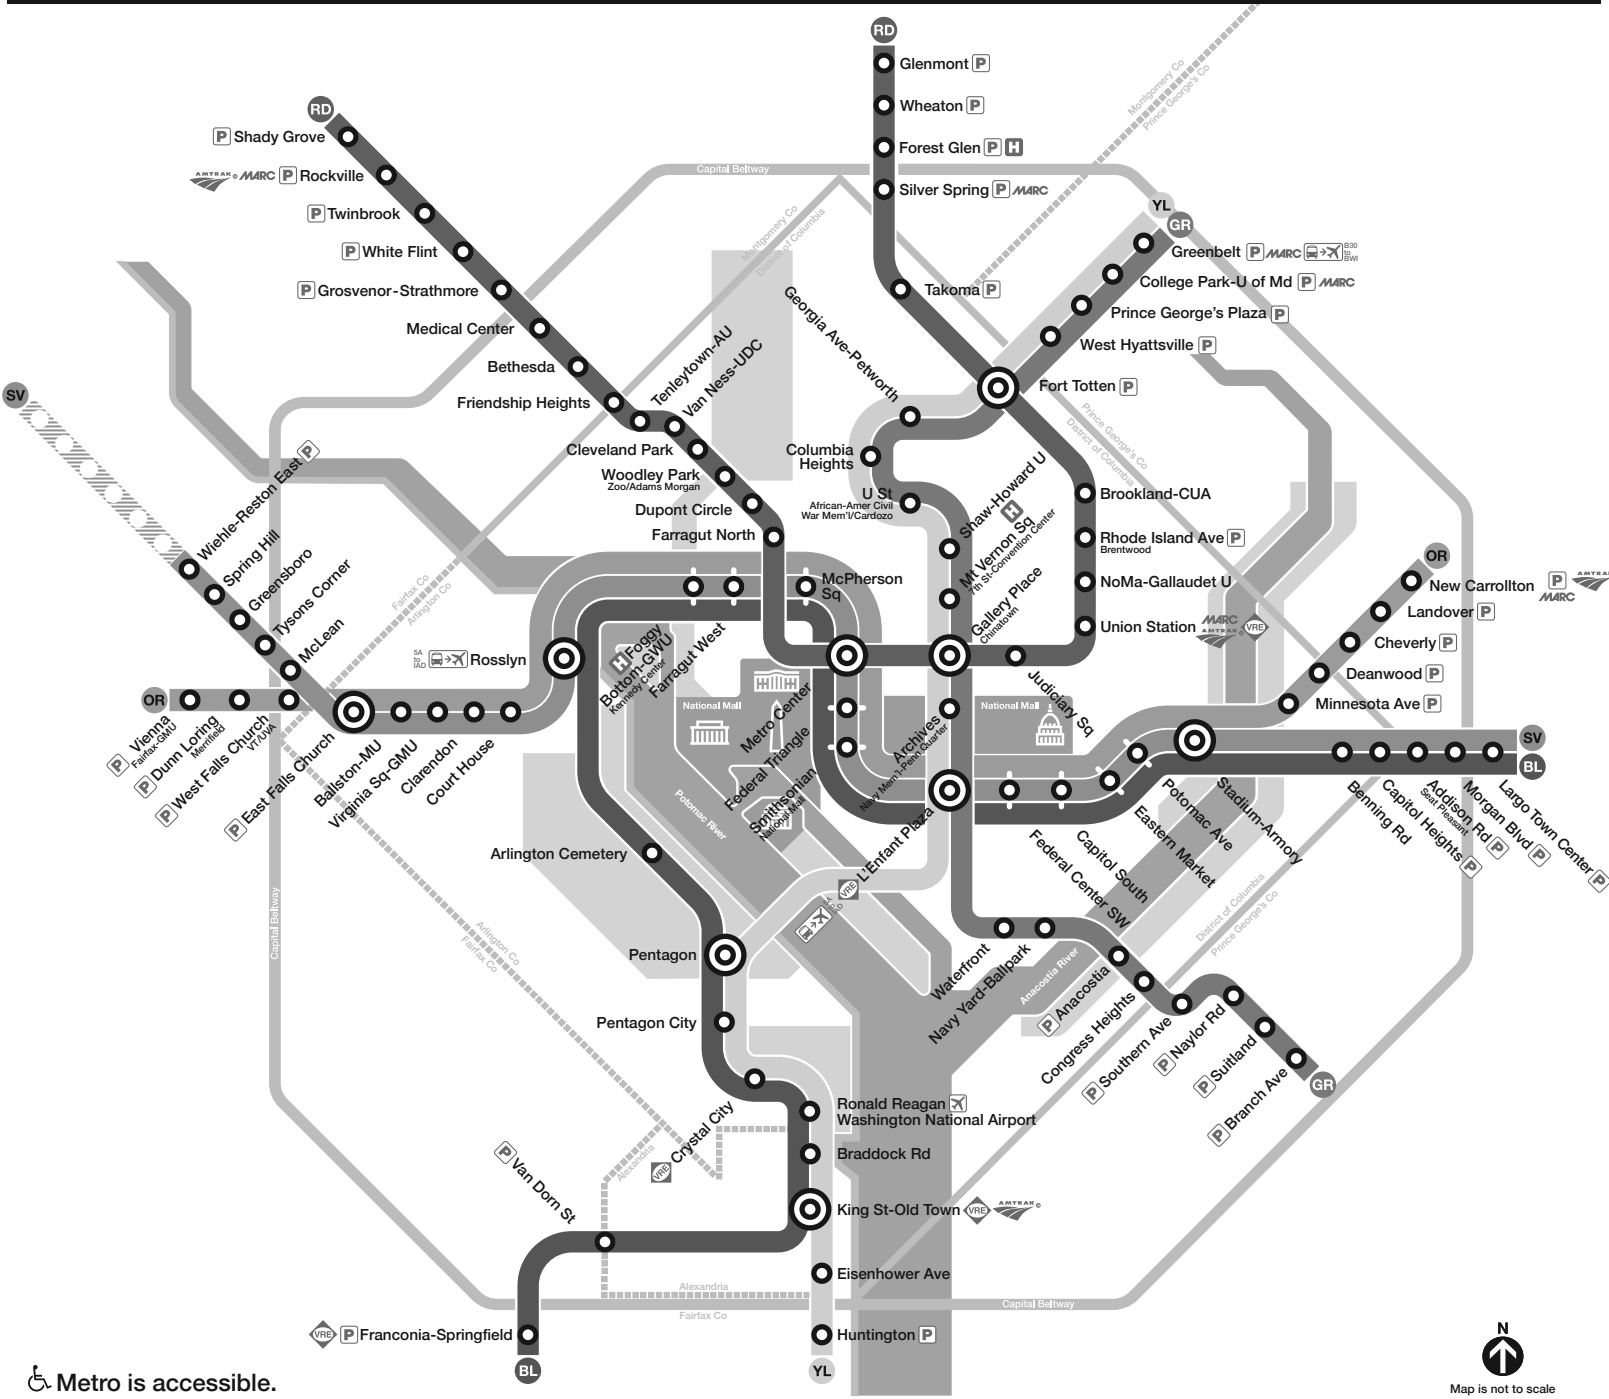

M metro System Map

wmata.com
Information: 202-637-7000 | TTY: 202-962-2033
Metro Transit Police: 202-962-2121 | Text: MYMTPD (696873)

Legend

- **RD** Red Line • Glenmont / Shady Grove
- **OR** Orange Line • New Carrollton / Vienna
- **BL** Blue Line • Franconia-Springfield / Largo Town Center
- **GR** Green Line • Branch Ave / Greenbelt
- **YL** Yellow Line • Huntington / Greenbelt
- **SV** Silver Line • Wiehle-Reston East / Largo Town Center

Station Features

- Bus to Airport
- Parking
- Hospital
- Airport

Connecting Rail Systems

Metro is accessible.

Map is not to scale