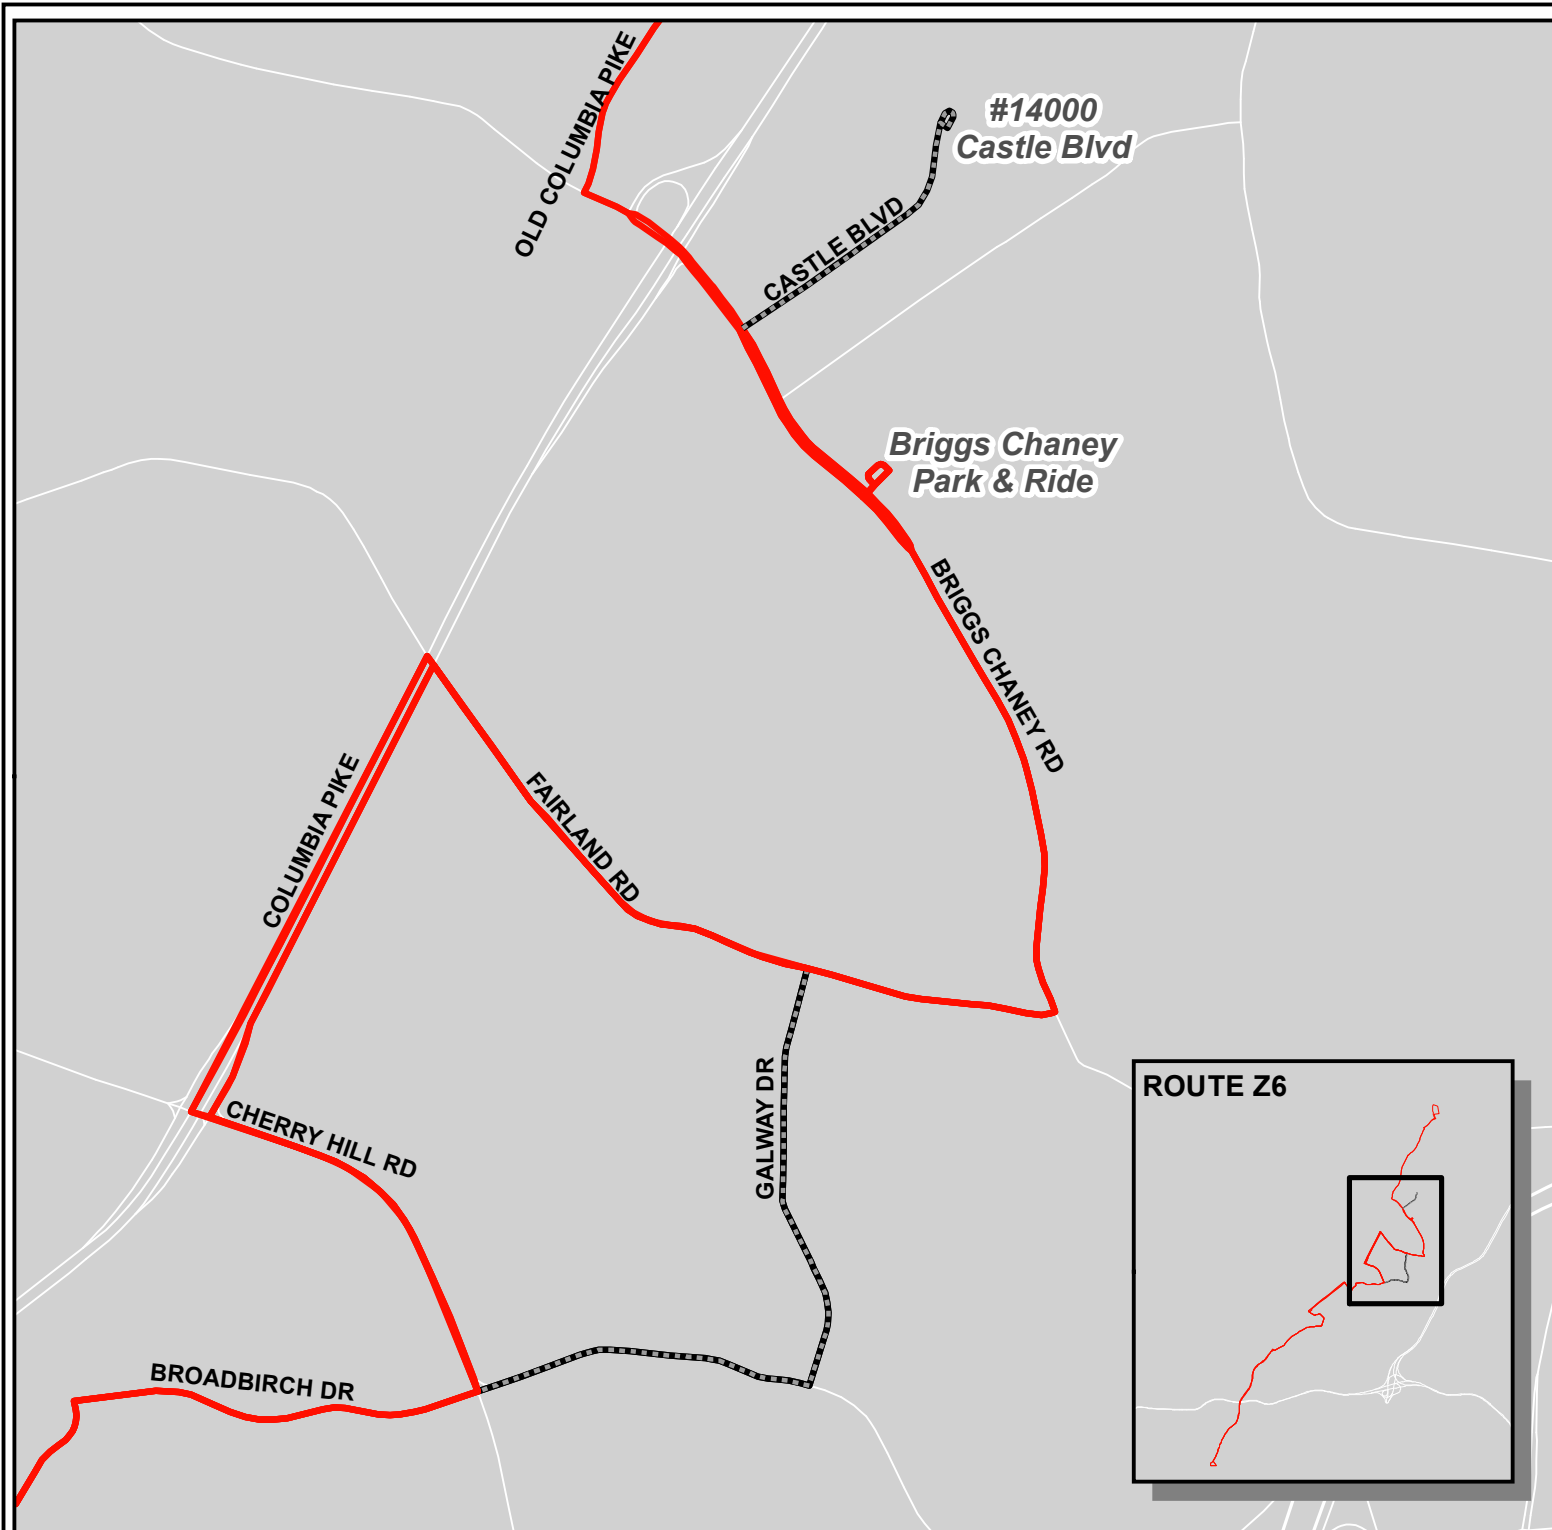

Metrobus Snow Detour Map

Z6

Silver Spring-Fairland Line

Legend

-  Not Served During Snow
-  Z6 Snow Service
-  Roads

Winter 2022-2023