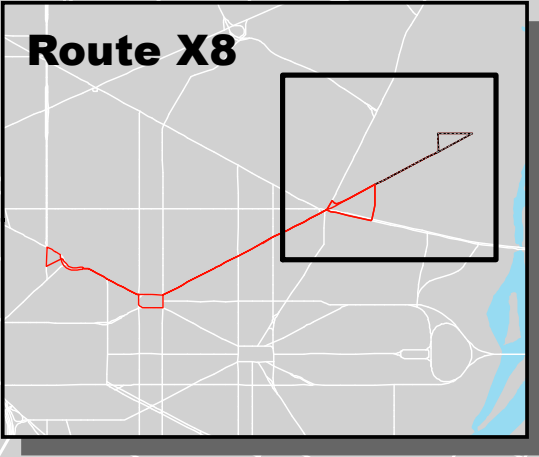

# Route X8

## Metrobus Snow Detour Map

**X8**

Maryland Avenue Line

SERVICE ROUTING - LIGHT