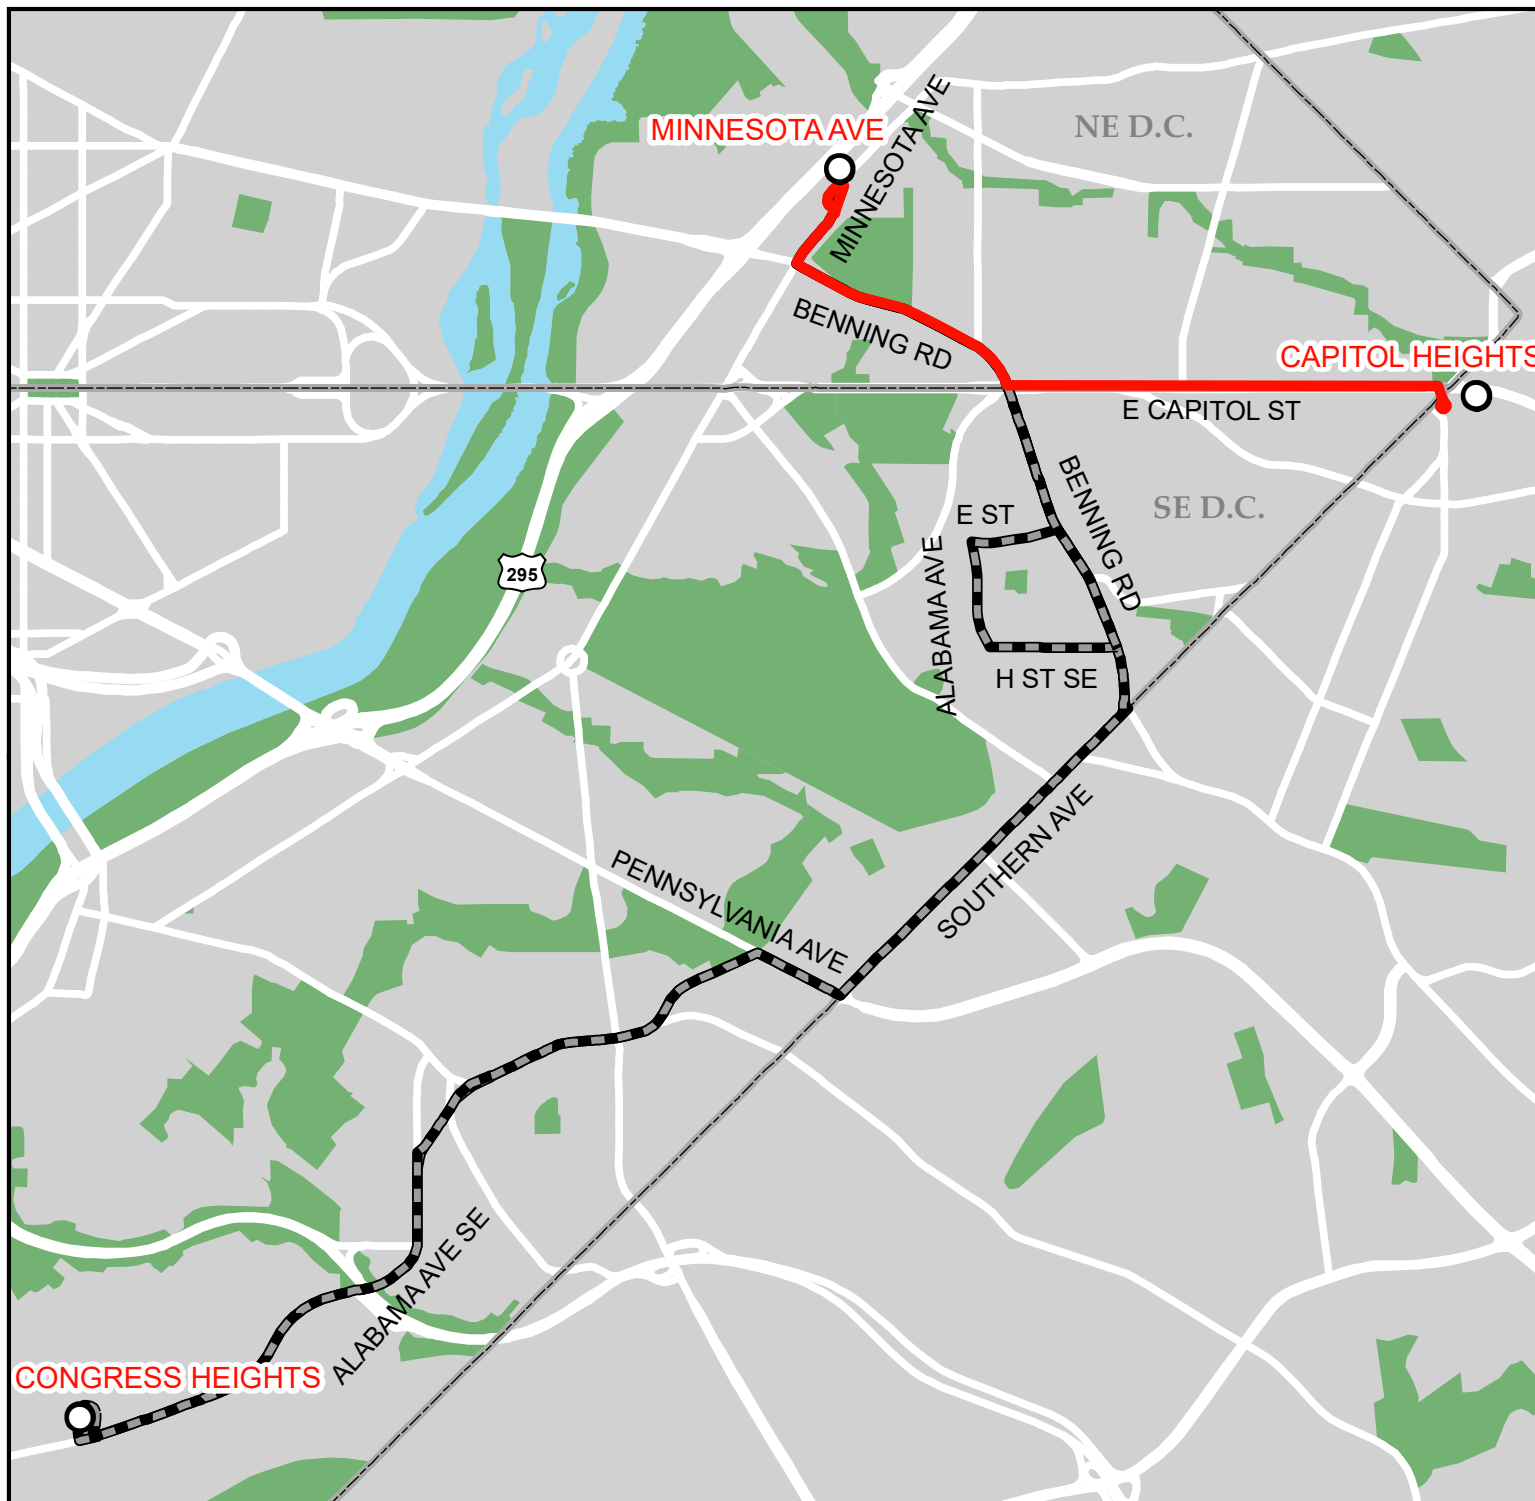

Metrobus Snow Detour Map

V7, V8

**Benning Heights-
Alabama Avenue Line**

**SERVICE ROUTING - LIGHT,
MODERATE, & SEVERE**

Legend

 Not Served
During Snow

 V7, V8 Snow
Service

 Roads

0 0.4 0.8
Miles

Winter 2022-2023

CONGRESS HEIGHTS