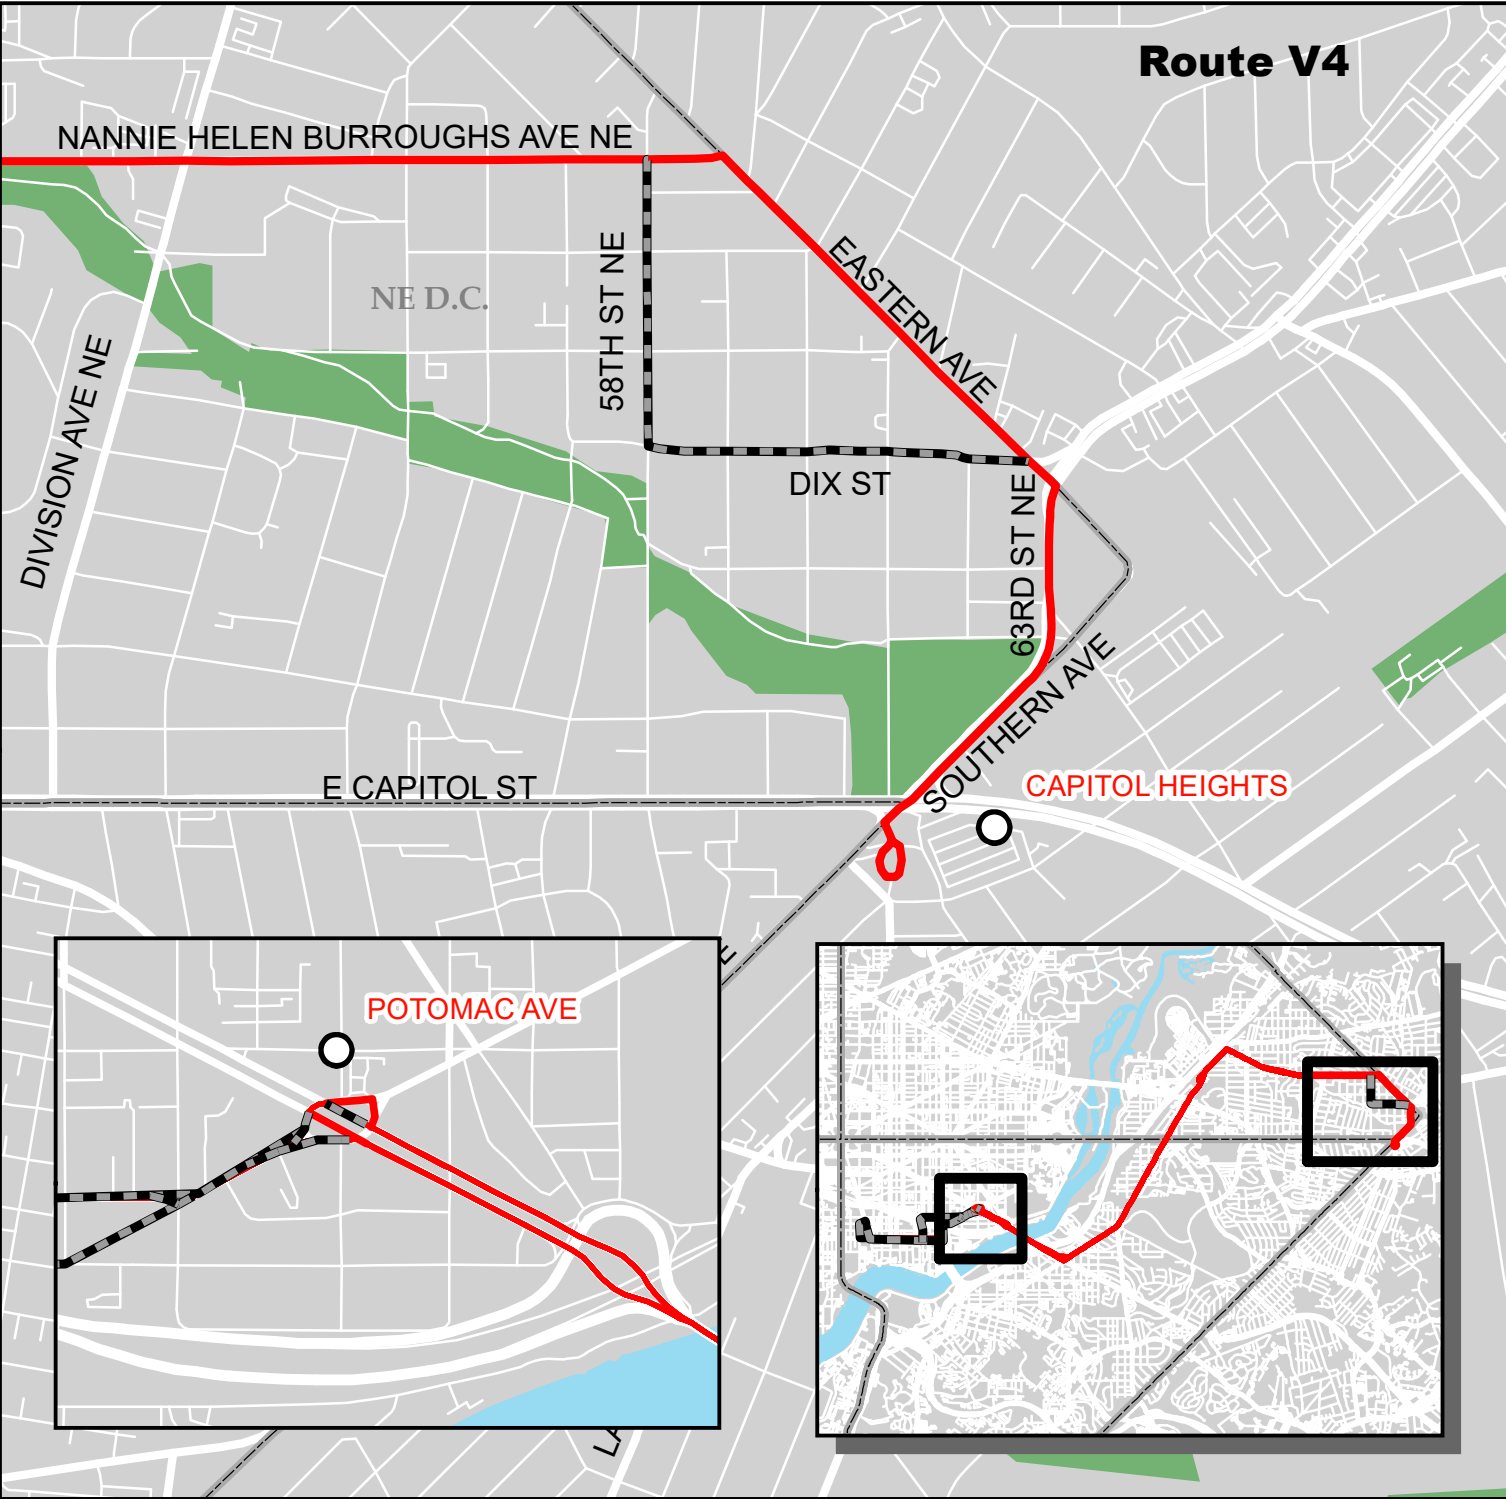

Route V4

Metrobus Snow Detour Map

V4
Capitol Heights-
Minnesota Ave Line

SERVICE ROUTING - SEVERE & LIFELINE

Legend

-  Not Served During Snow
-  V4 Snow Service
-  Roads