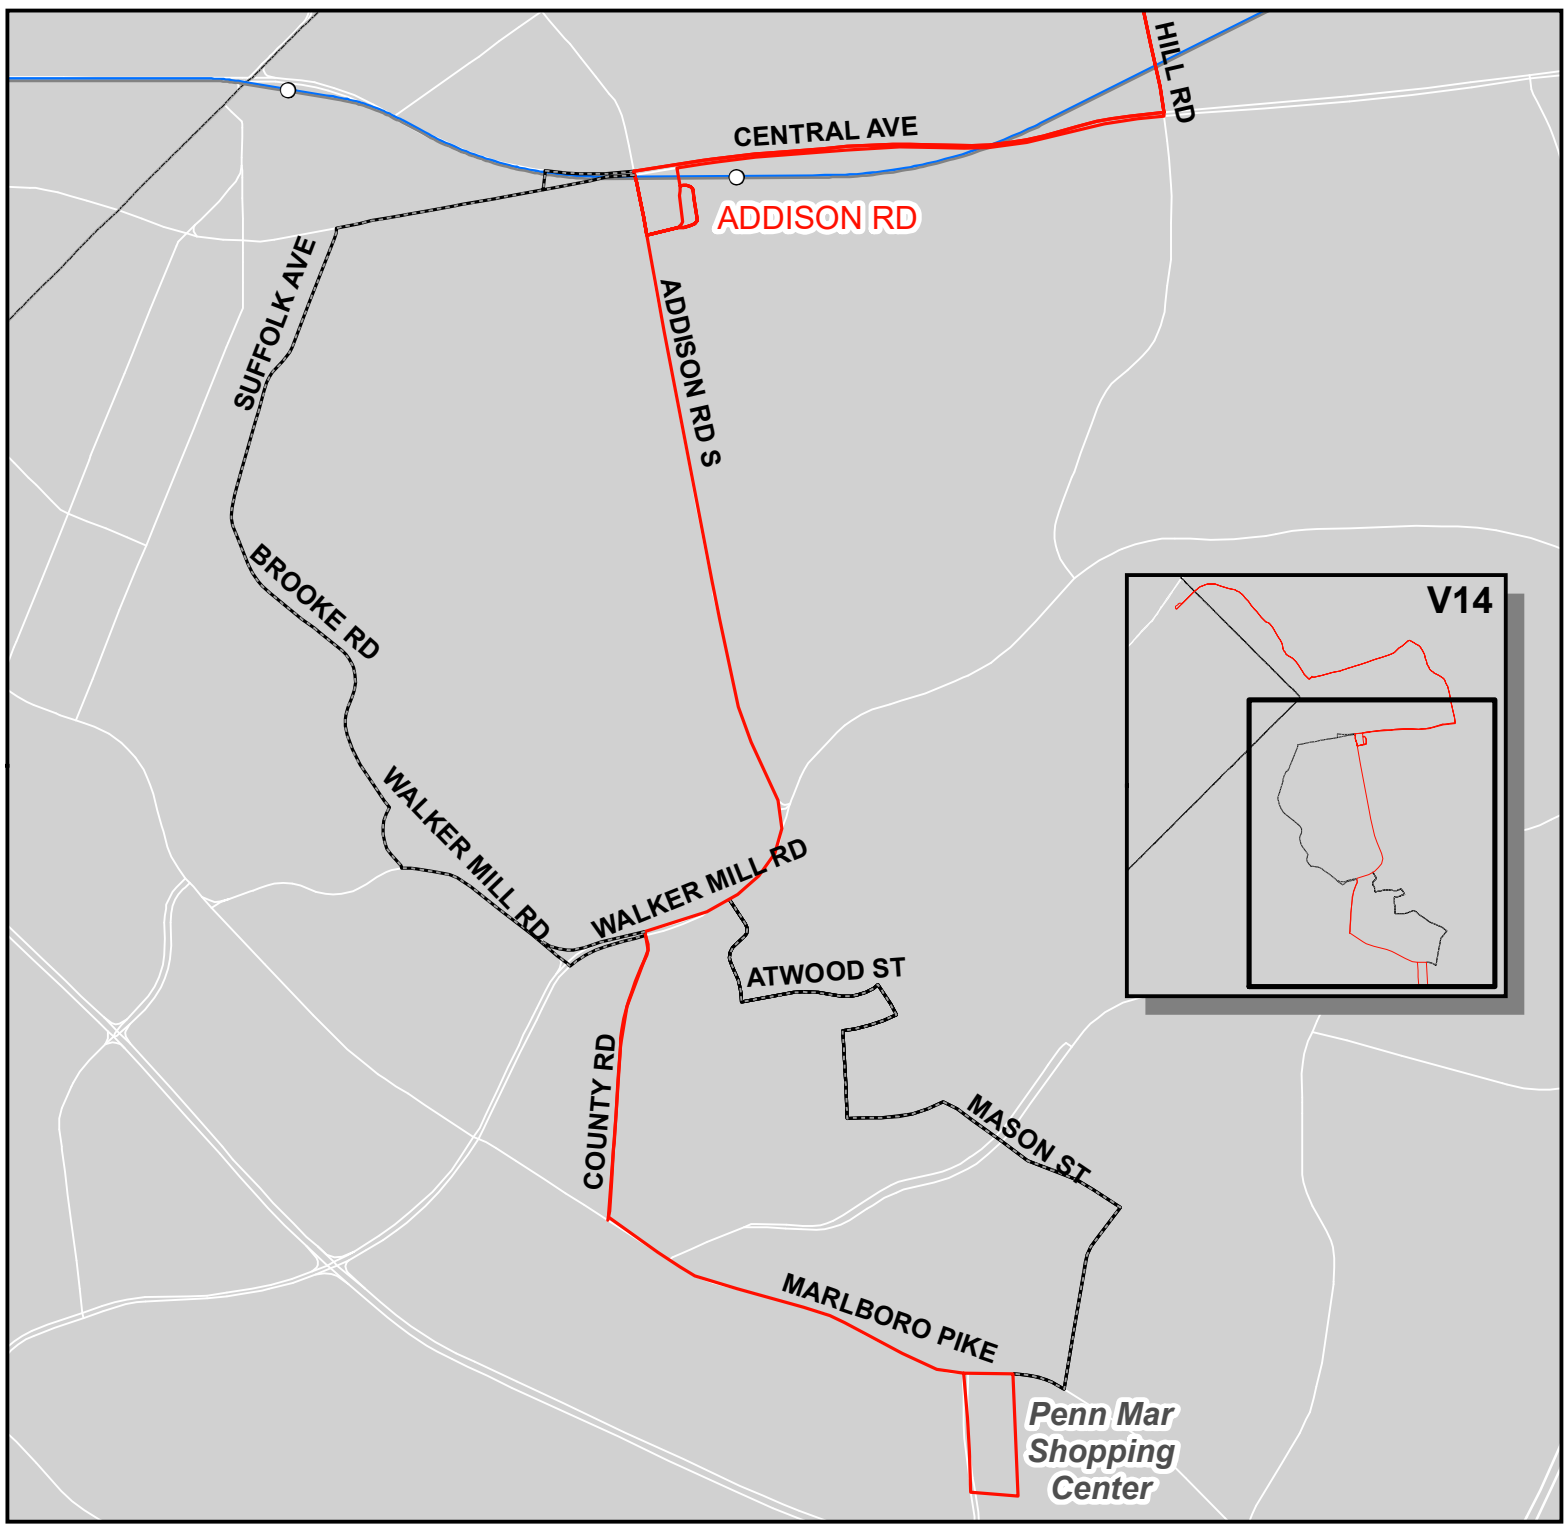

Metrobus Snow Detour Map

V14

District Heights-
Seat Pleasant Line

Legend

-  Not Served During Snow
-  V14 Snow Service
-  Roads

0 0.75 1.5 3 Miles

Winter 2022-2023