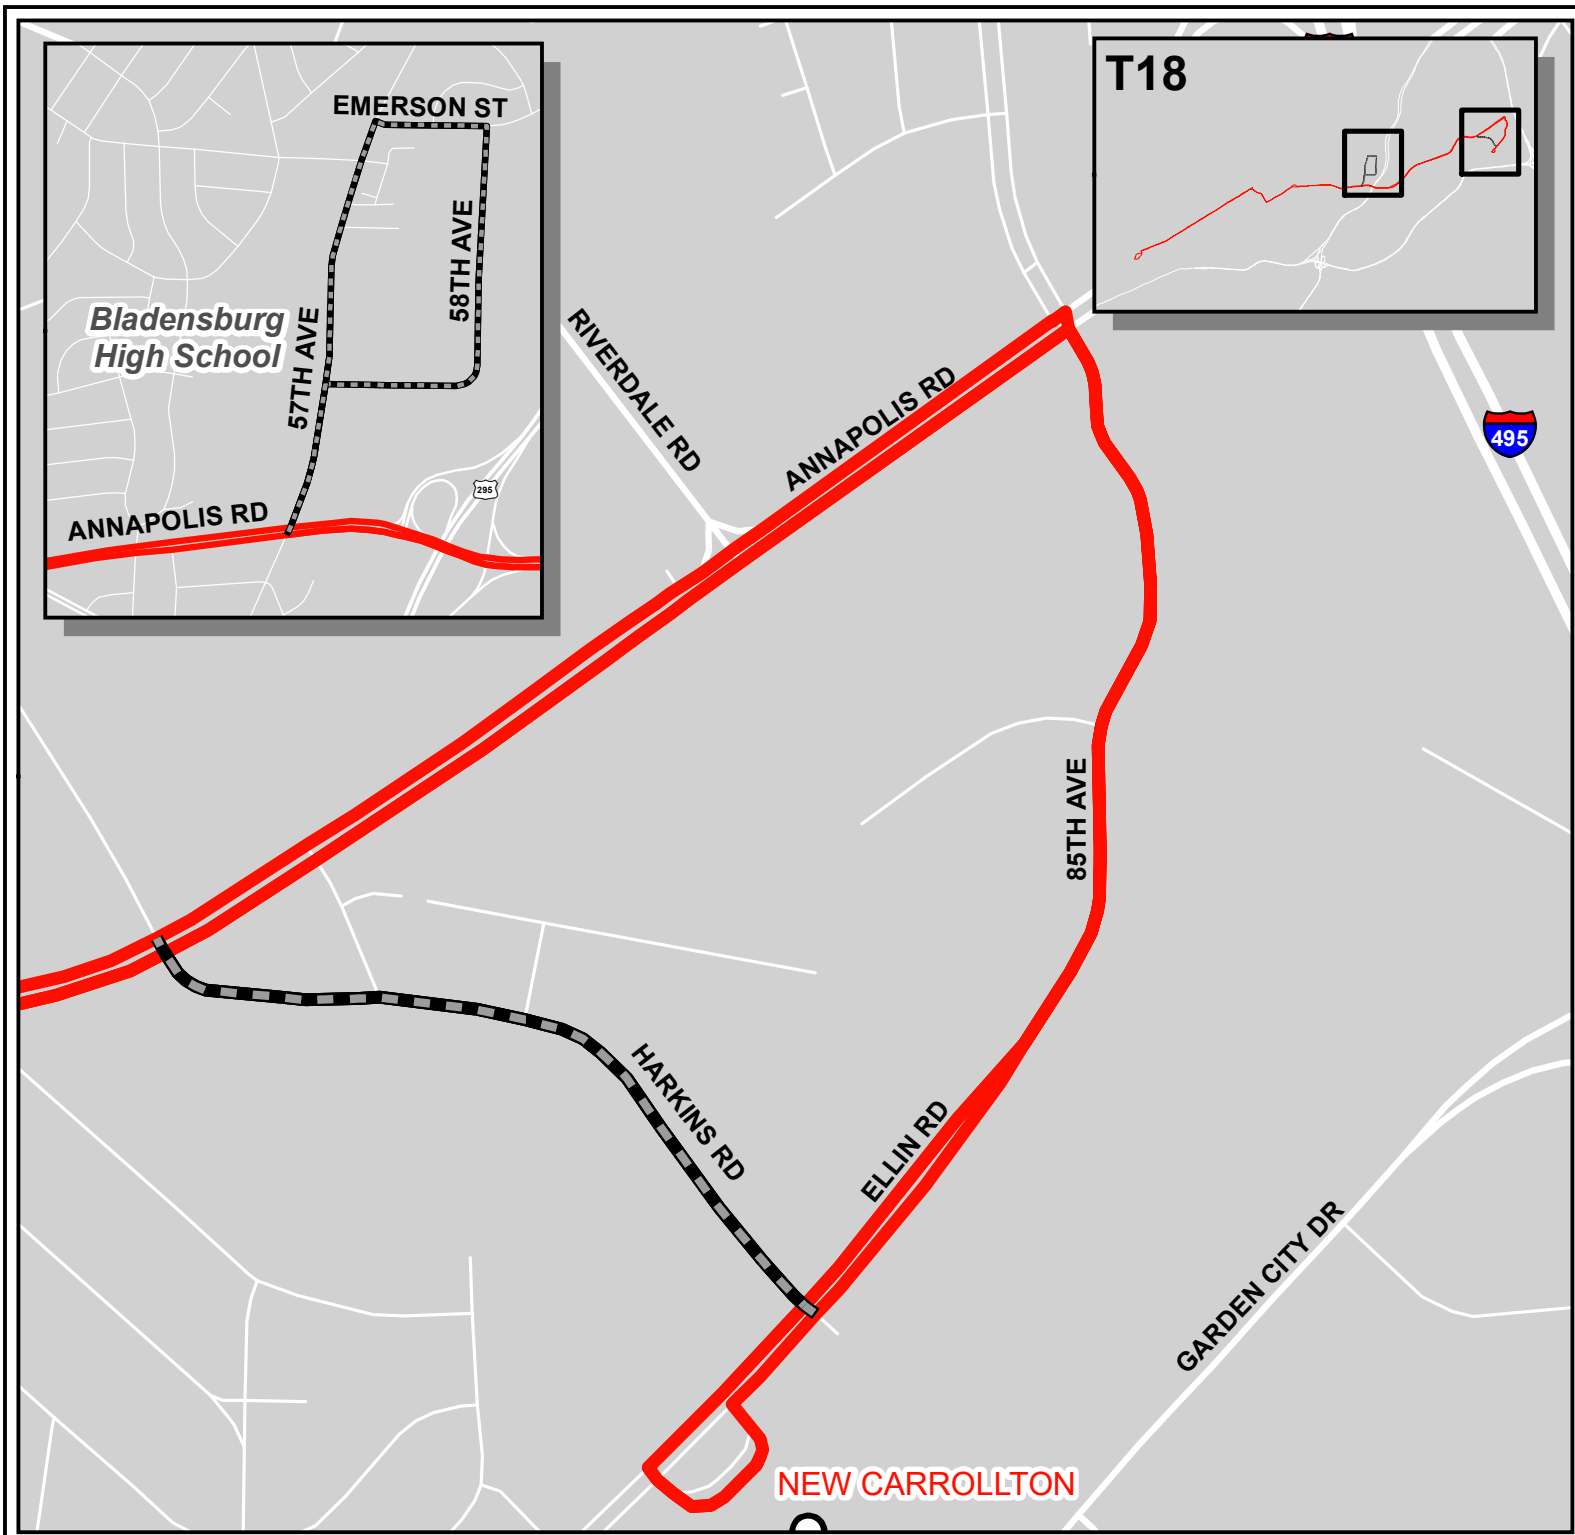

Metrobus Snow Detour Map

T18

Annapolis Road Line

Legend

-  Not Served During Snow
-  T18 Snow Service
-  Roads

Winter 2020-2021

NEW CARROLLTON