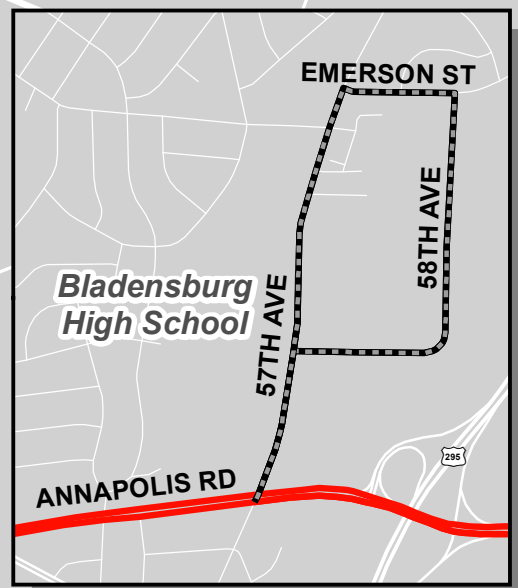

Metrobus Snow Detour Map

T18

Annapolis Road Line

Legend

-  Not Served During Snow
-  T18 Snow Service
-  Roads

Winter 2020-2021

NEW CARROLLTON