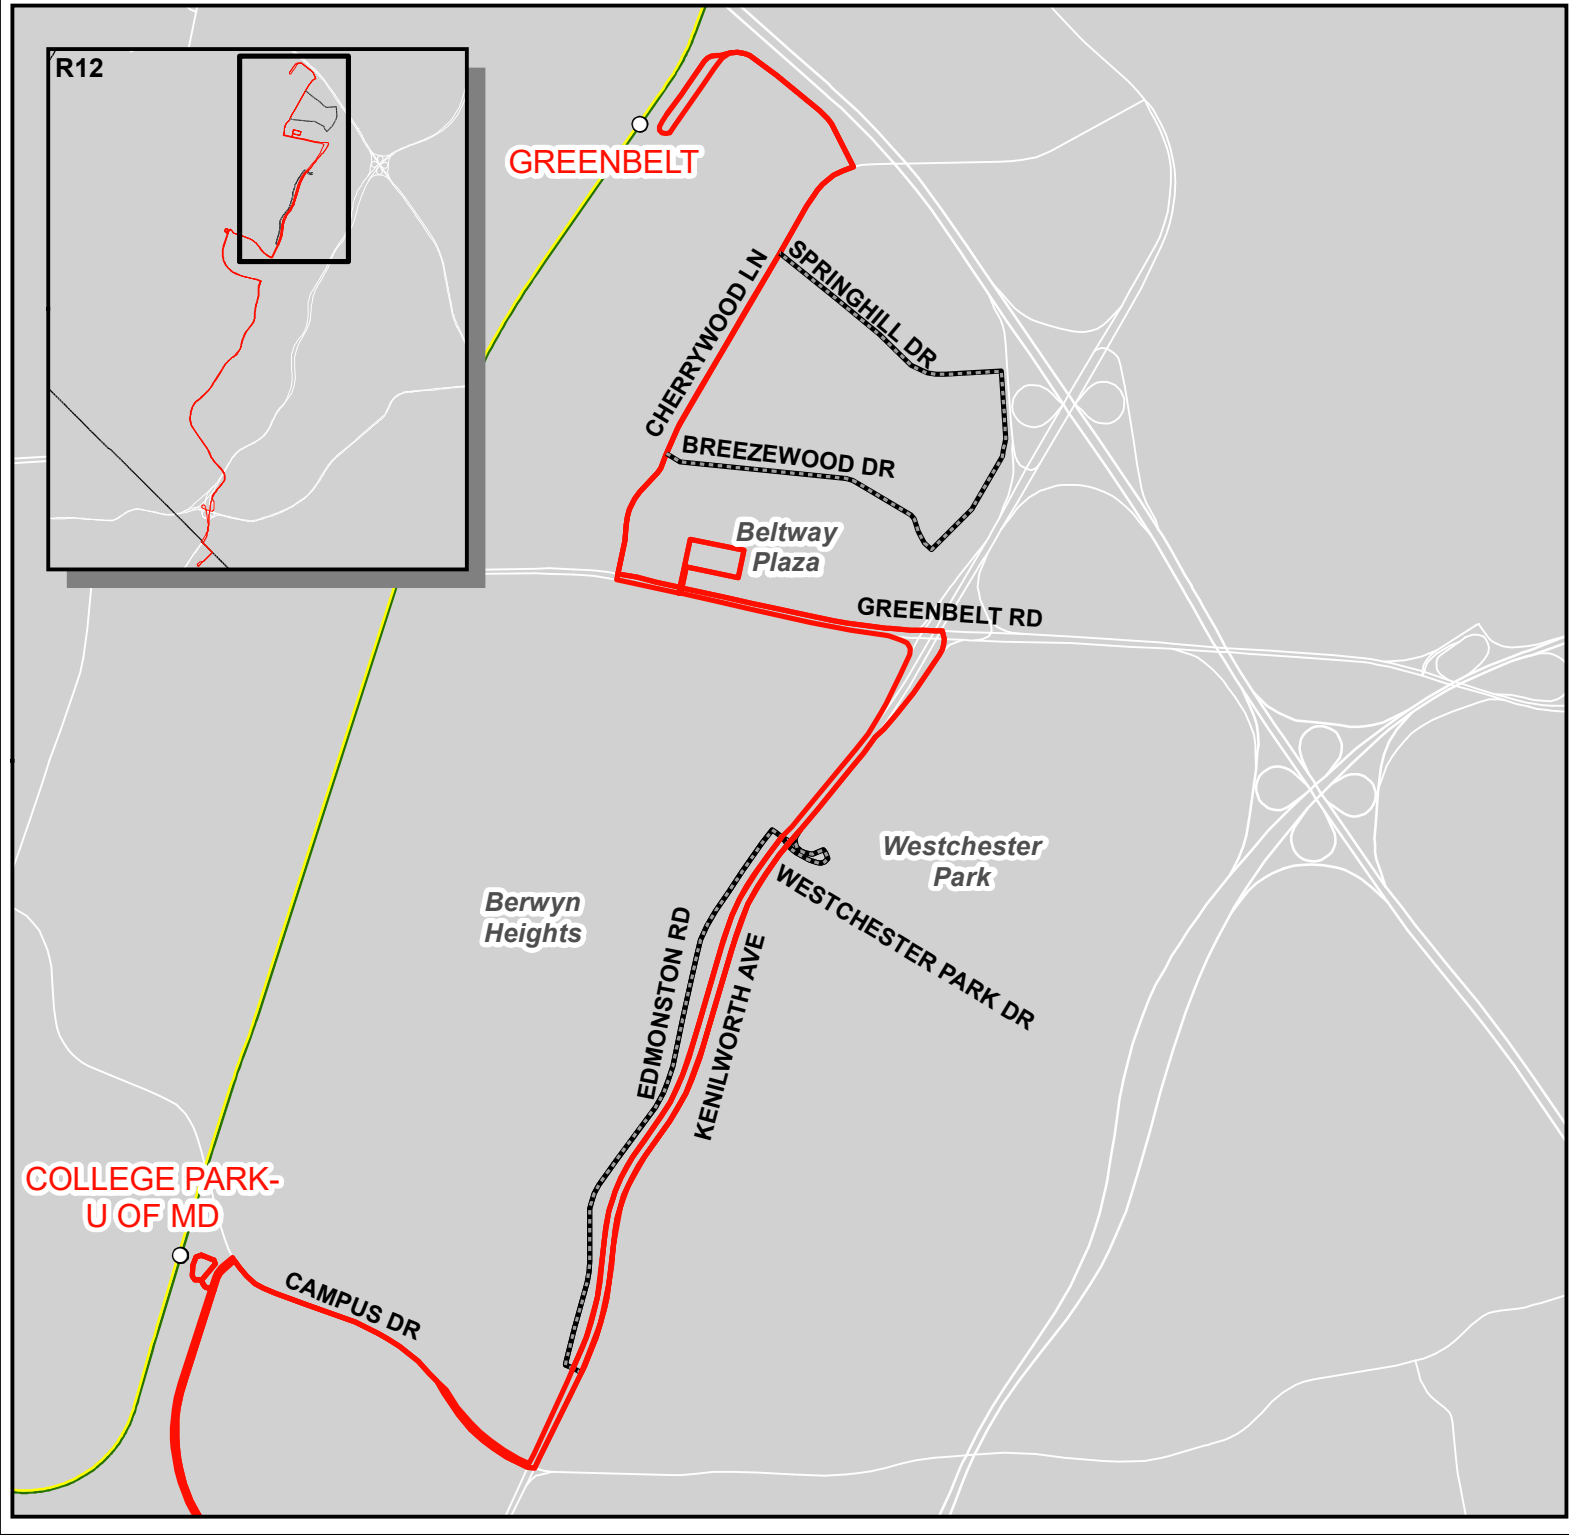

# Metrobus Snow Detour Map

**R12**

Kenilworth Avenue Line

## Legend

-  Not Served During Snow
-  R12 Snow Service
-  Roads

Winter 2022-2023

R12

GREENBELT

CHERRYWOOD LN  
SPRINGHILL DR  
BREEZEWOOD DR

Beltway Plaza

GREENBELT RD

Westchester Park

Berwyn Heights

EDMONSTON RD

KENILWORTH AVE

WESTCHESTER PARK DR

COLLEGE PARK-  
U OF MD

CAMPUS DR