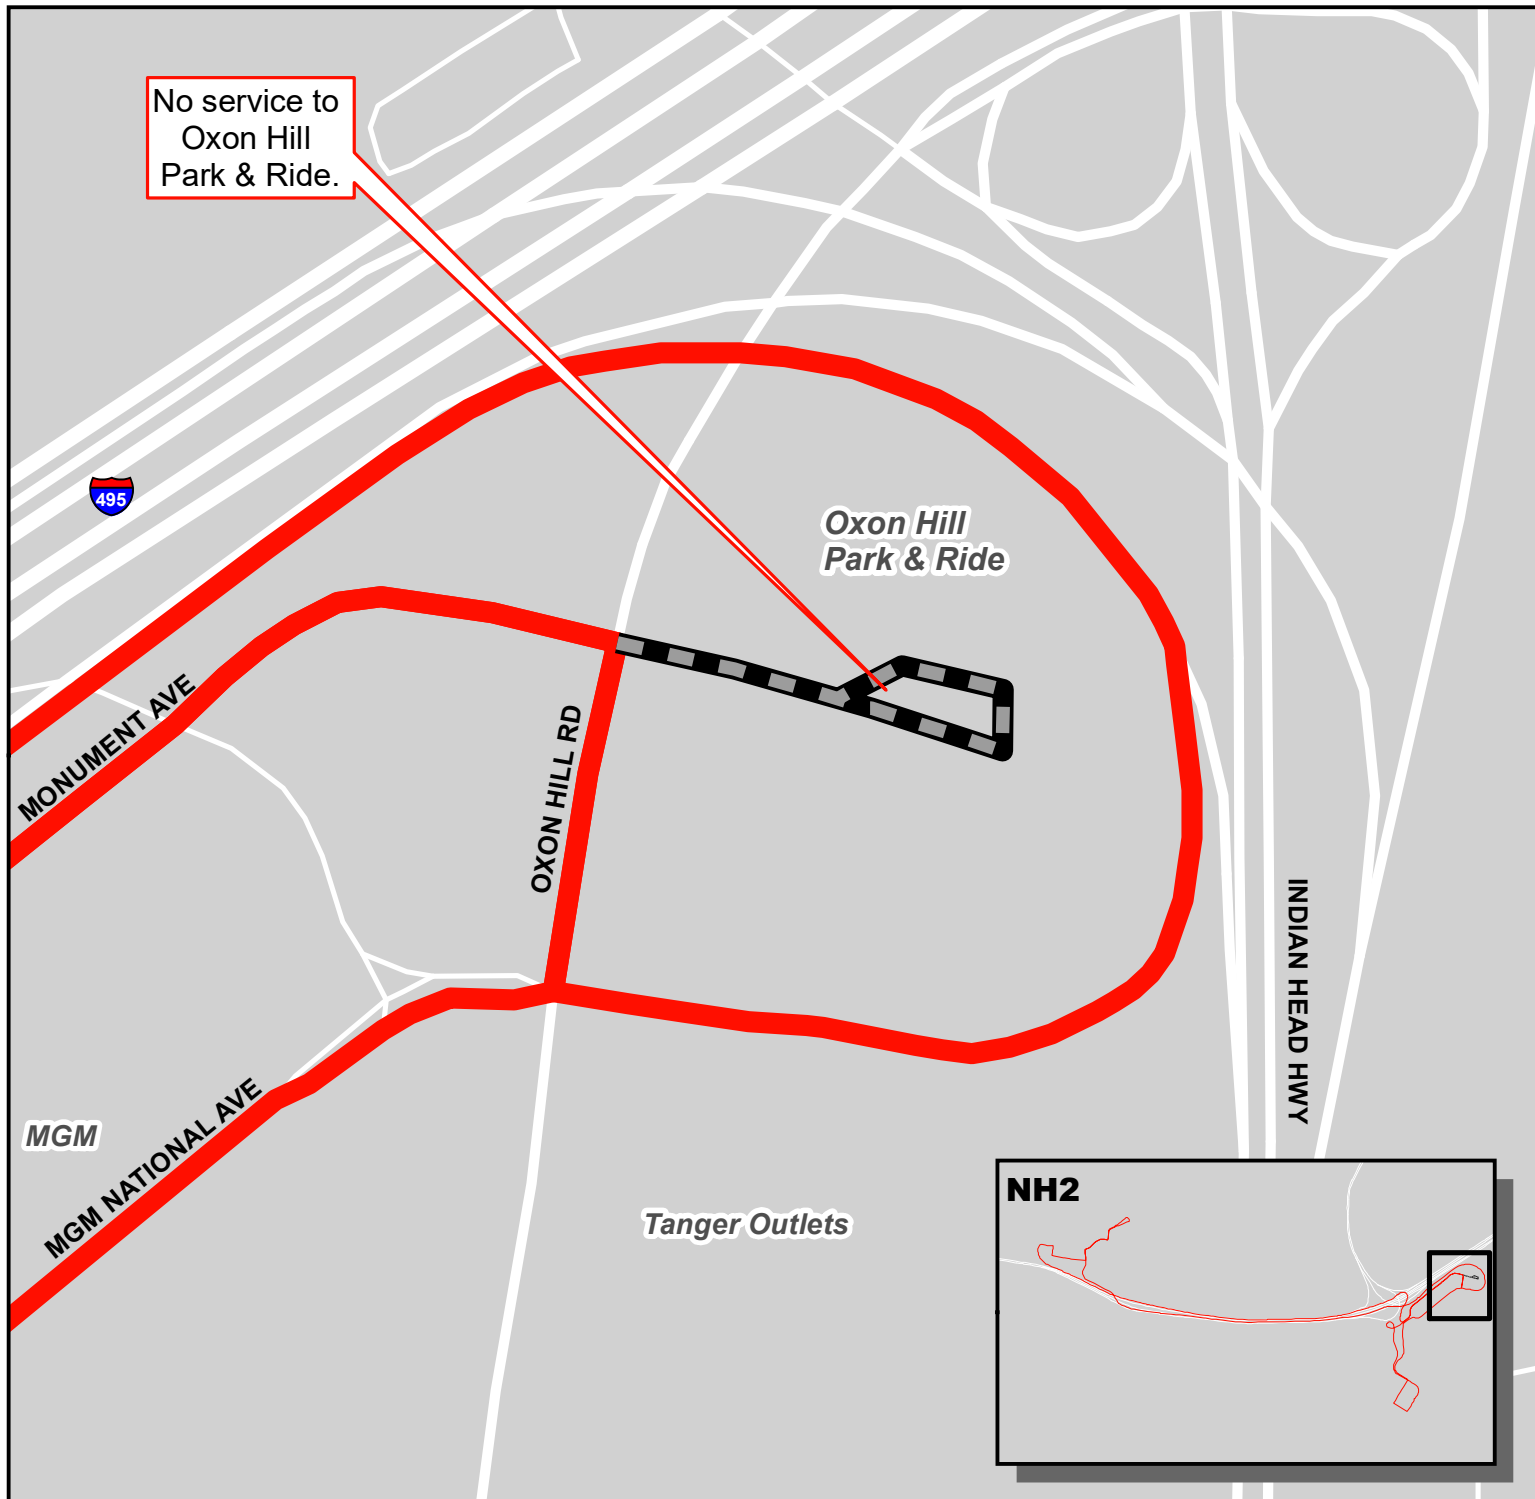

Metrobus Snow Detour Map

NH2

National Harbor-Alexandria Line

Legend

-  Not Served During Snow
-  NH2 Snow Service
-  Roads

No service to Oxon Hill Park & Ride.

Winter 2022-2023