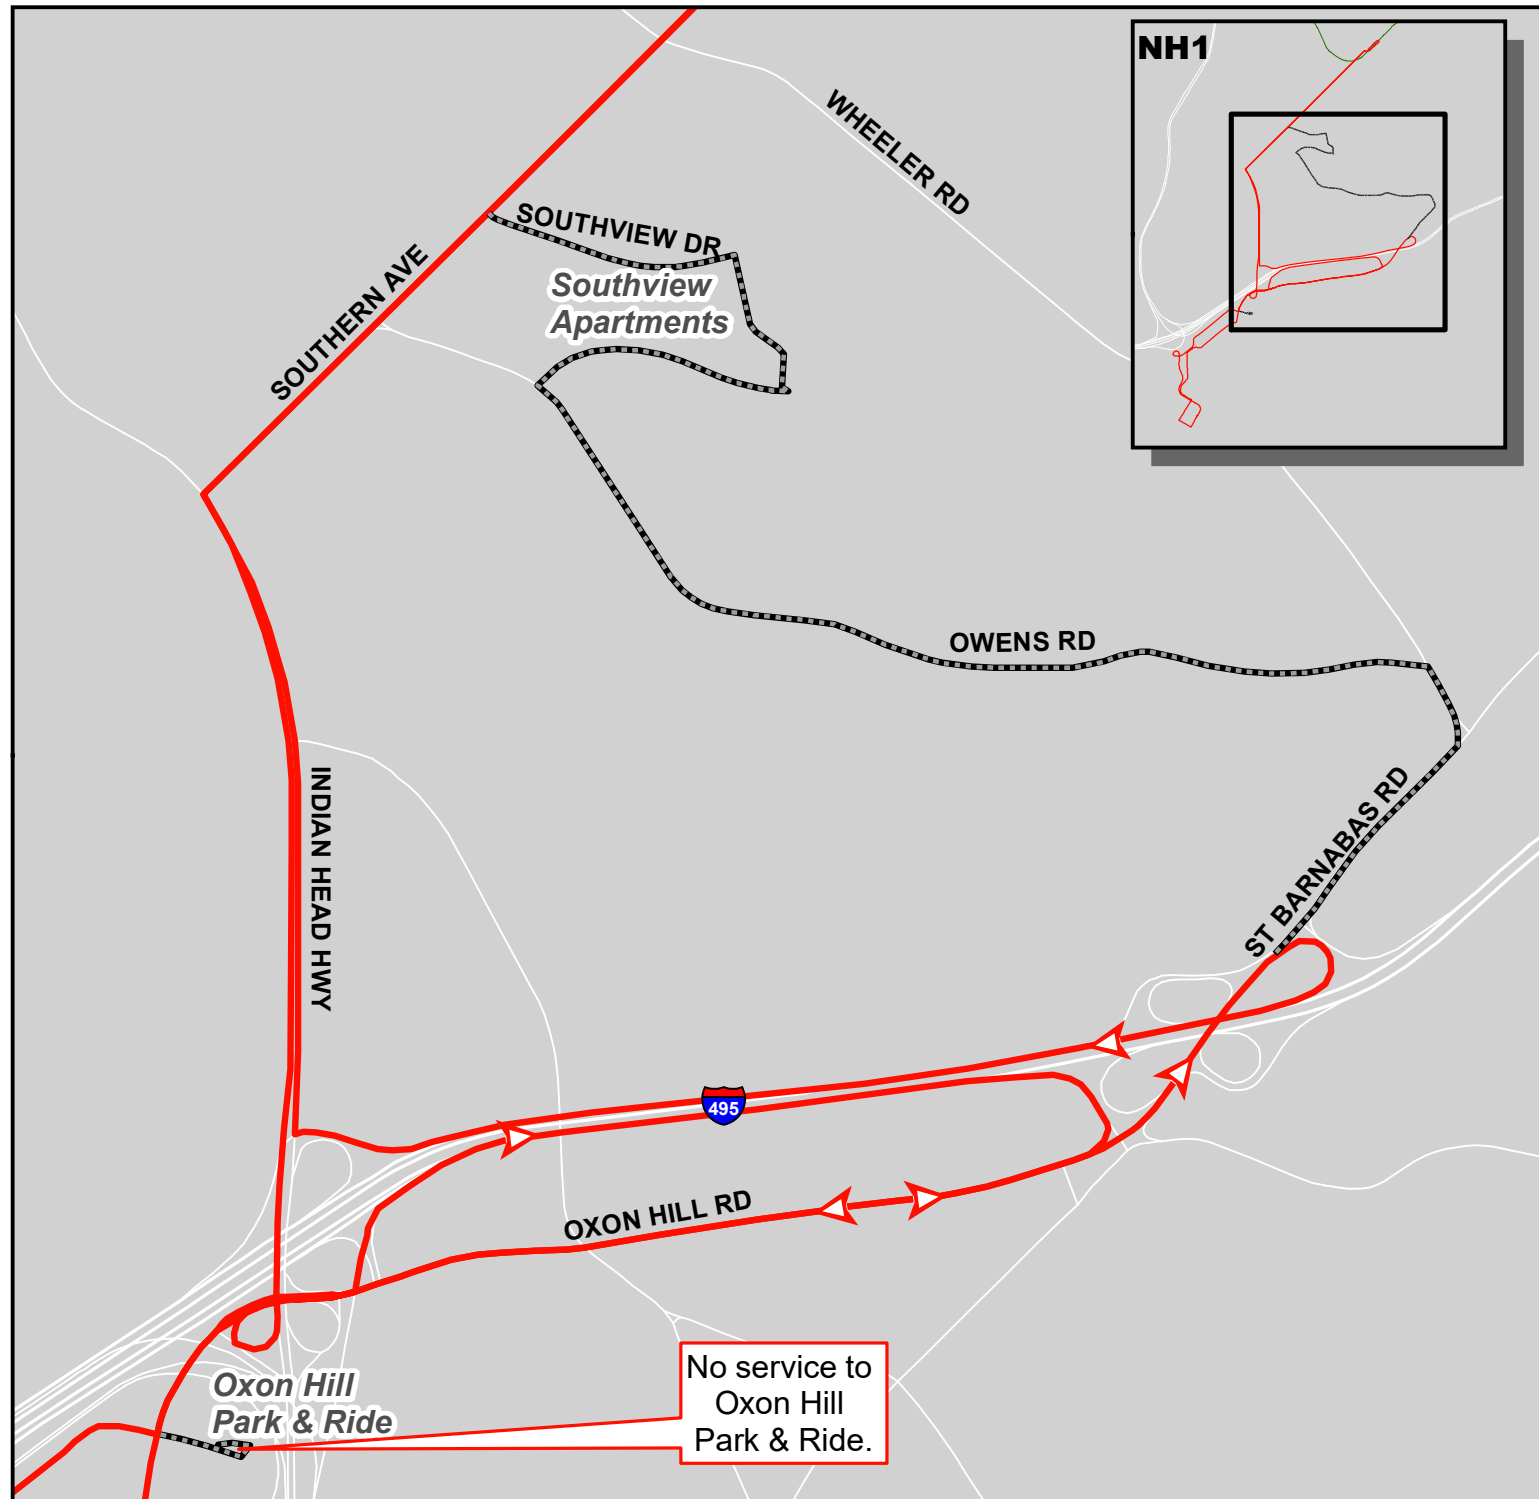

# Metrobus Snow Detour Map

**NH1**

National Harbor-Southern Ave Line

## Legend

-  Not Served During Snow
-  NH1 Snow Service
-  Roads

0 0.125 0.25 0.5 Miles

Winter 2022-2023

No service to Oxon Hill Park & Ride.