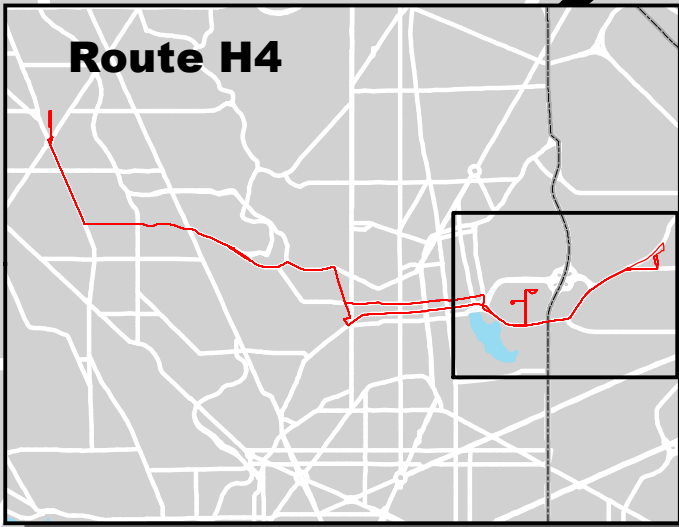

Route H4

Metrobus Snow Detour Map

H4

Crosstown Line

SERVICE ROUTING - SEVERE & LIFELINE

Legend

-  Not Served During Snow
-  H4 Snow Service
-  Roads

BROOKLAND-CUA

Washington Hospital Center

0 0.175 0.35 Miles

Winter 2022-2023