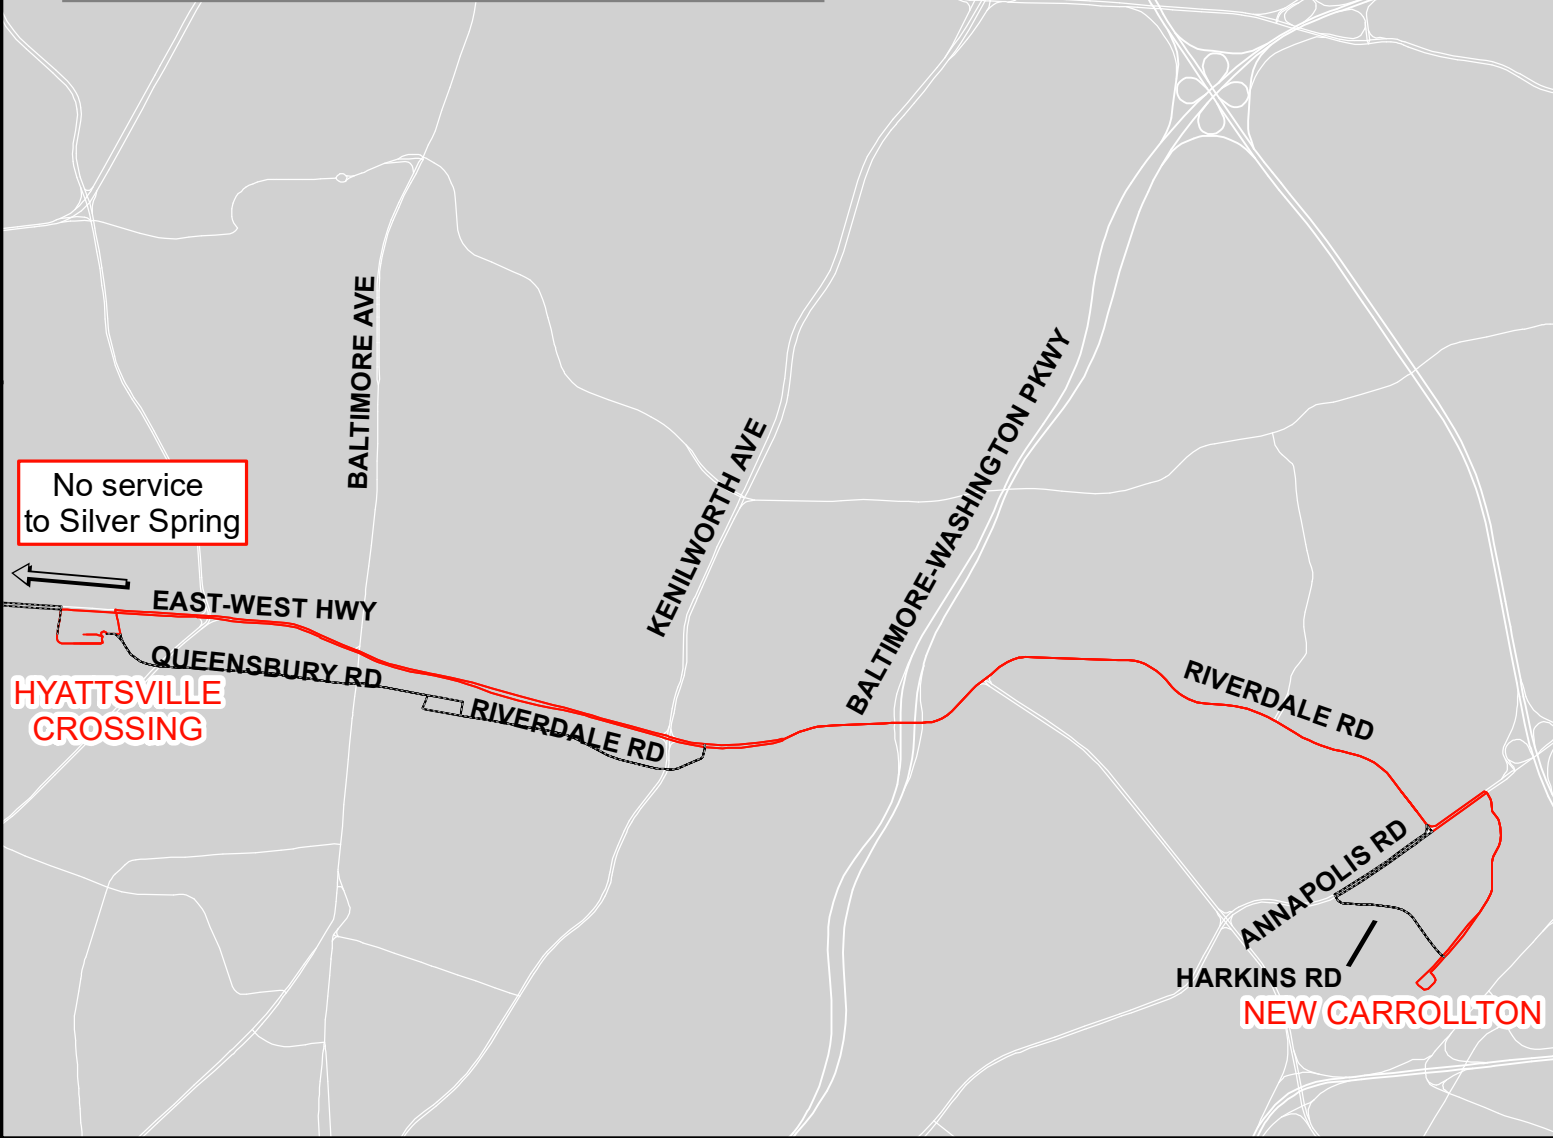

SEVERE SNOW DETOUR

Metrobus Snow Detour Map

F4

New Carrollton-Silver Spring Line

Legend

-  Not Served During Snow
-  F4 Severe Snow Service
-  Roads

Winter 2022-2023

No service to Silver Spring

HYATTSVILLE CROSSING

NEW CARROLLTON