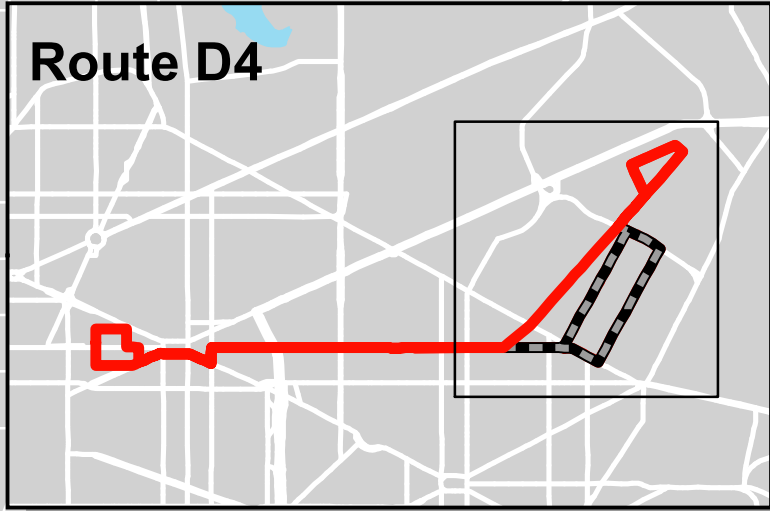

Route D4

Metrobus Snow Detour Map

D4
Ivy City-Franklin Square Line

SERVICE ROUTING - LIGHT

Legend

-  D4 Snow Service
-  Not Served During Snow

Winter 2022-2023