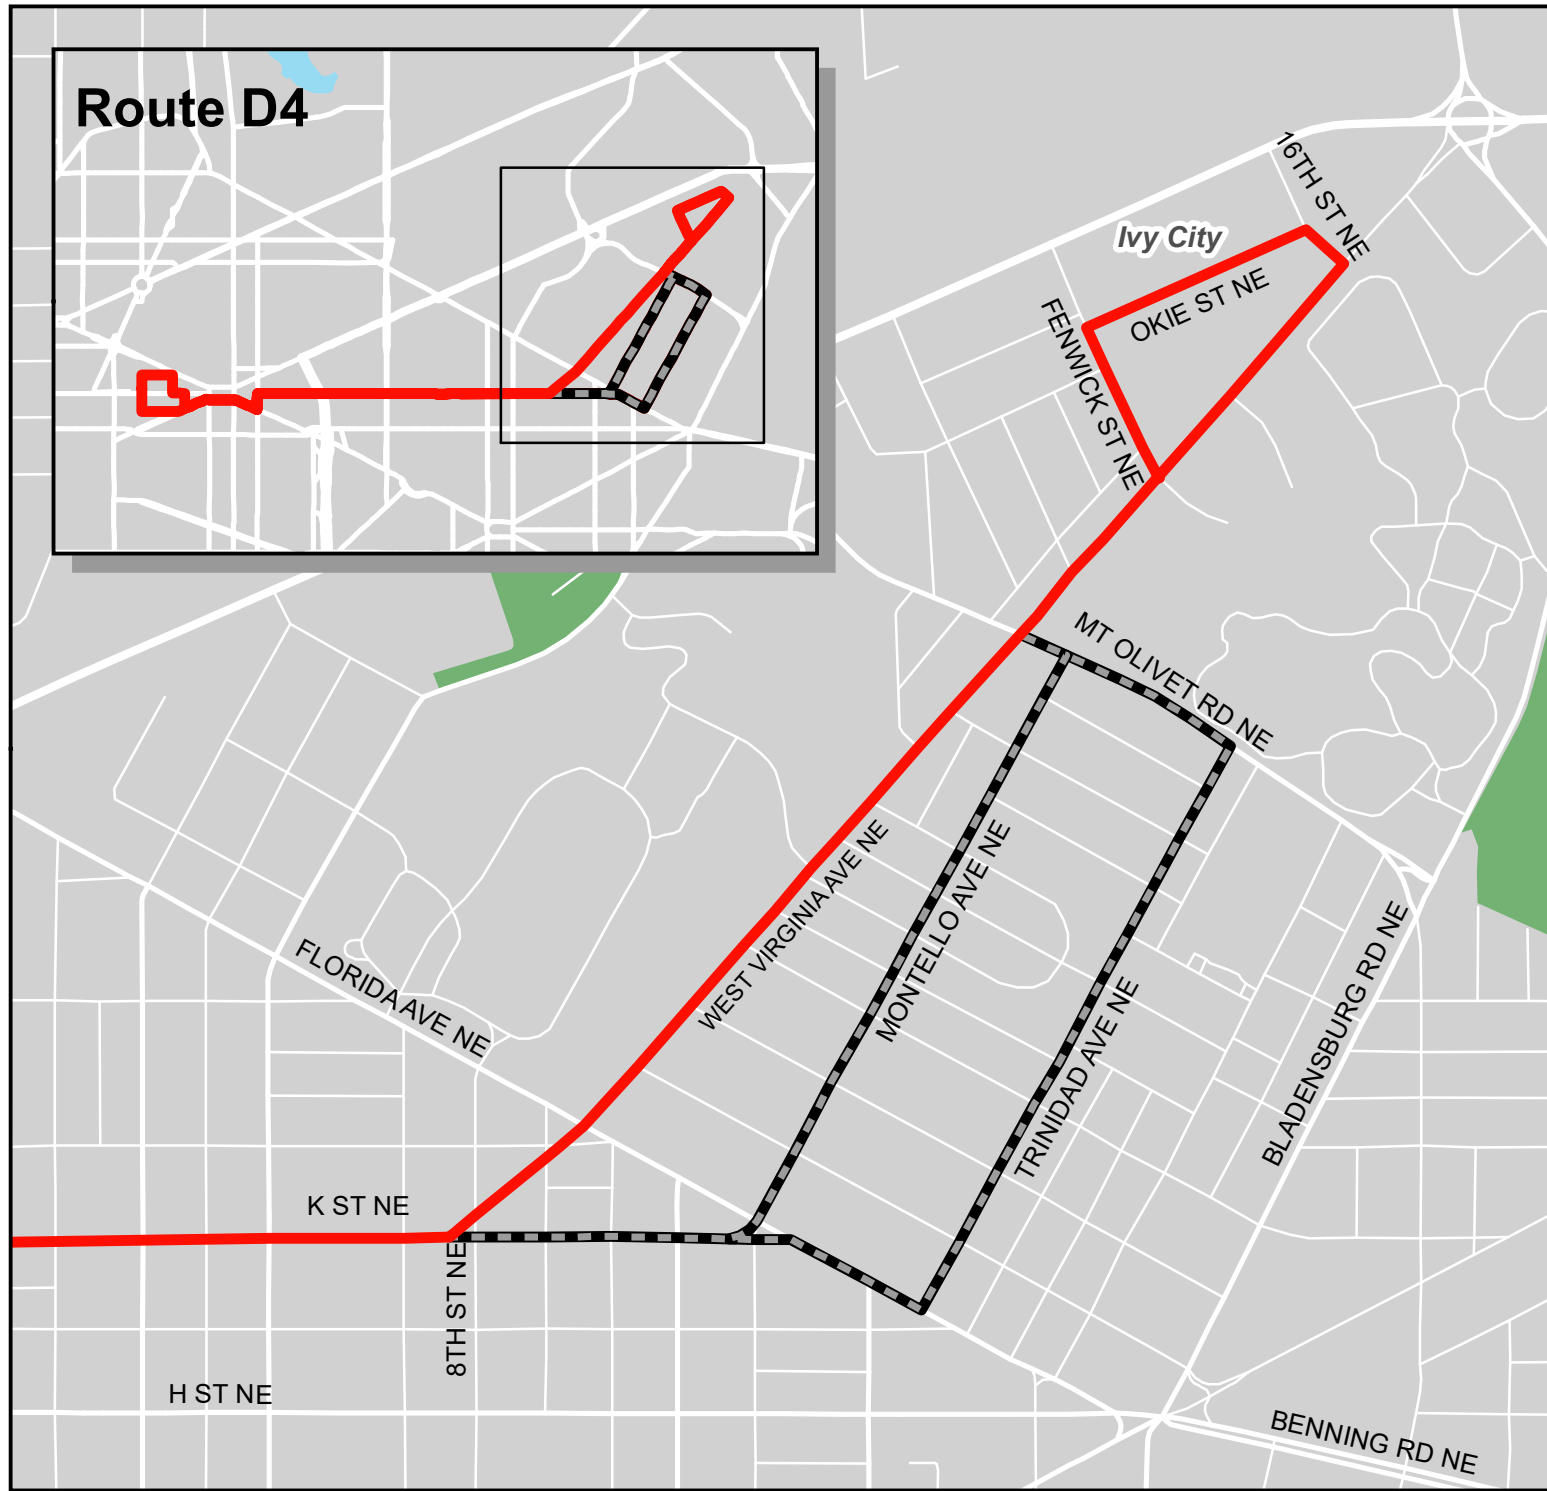

Route D4

Metrobus Snow Detour Map

D4
Ivy City-Franklin Square Line

SERVICE ROUTING - LIGHT

Legend

-  D4 Snow Service
-  Not Served During Snow

Winter 2022-2023