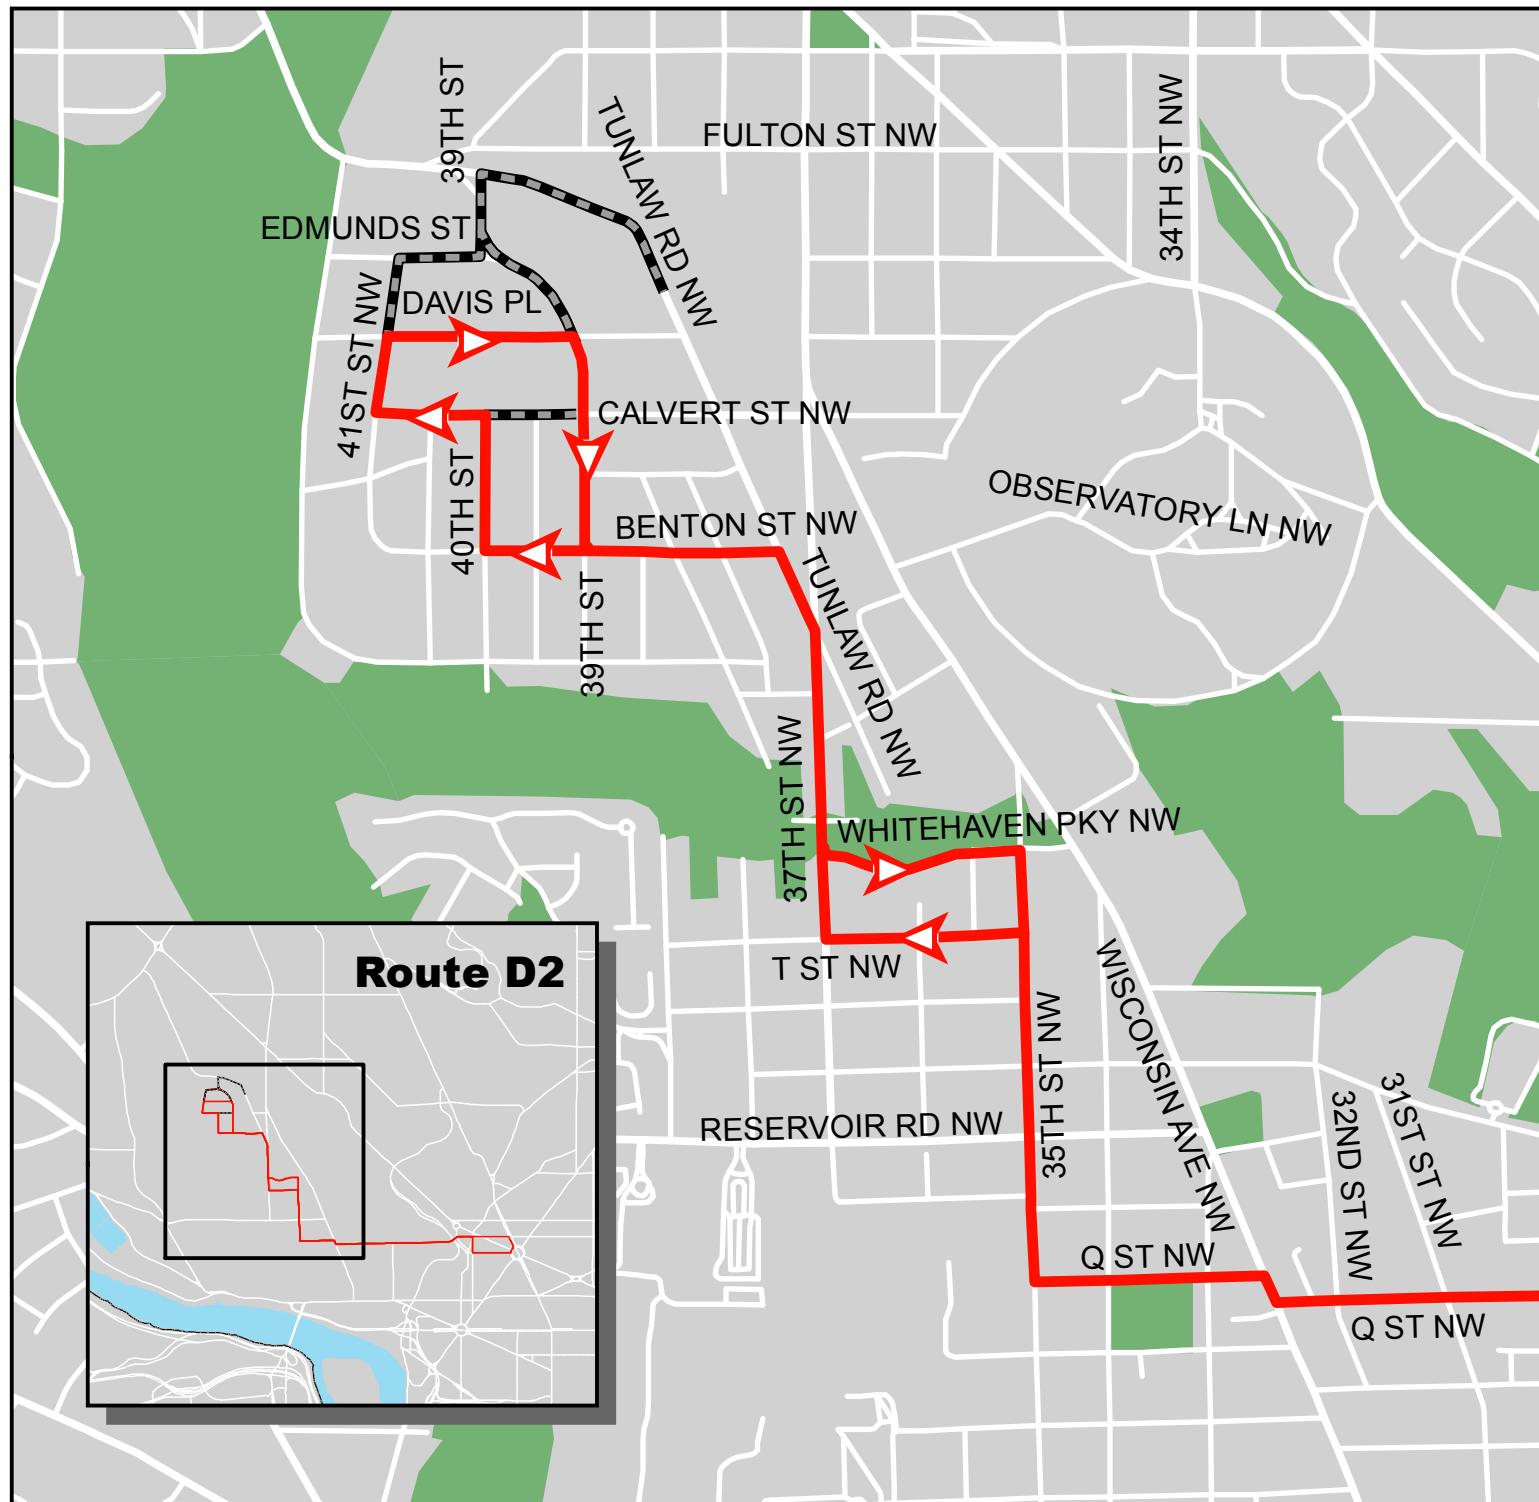

Metrobus Snow Detour Map

D2

Glover Park-
Dupont Circle Line

SERVICE ROUTING - LIGHT &
MODERATE

Legend

-  Not Served During Snow
-  D2 Snow Service
-  Roads

Winter 2022-2023

Route D2