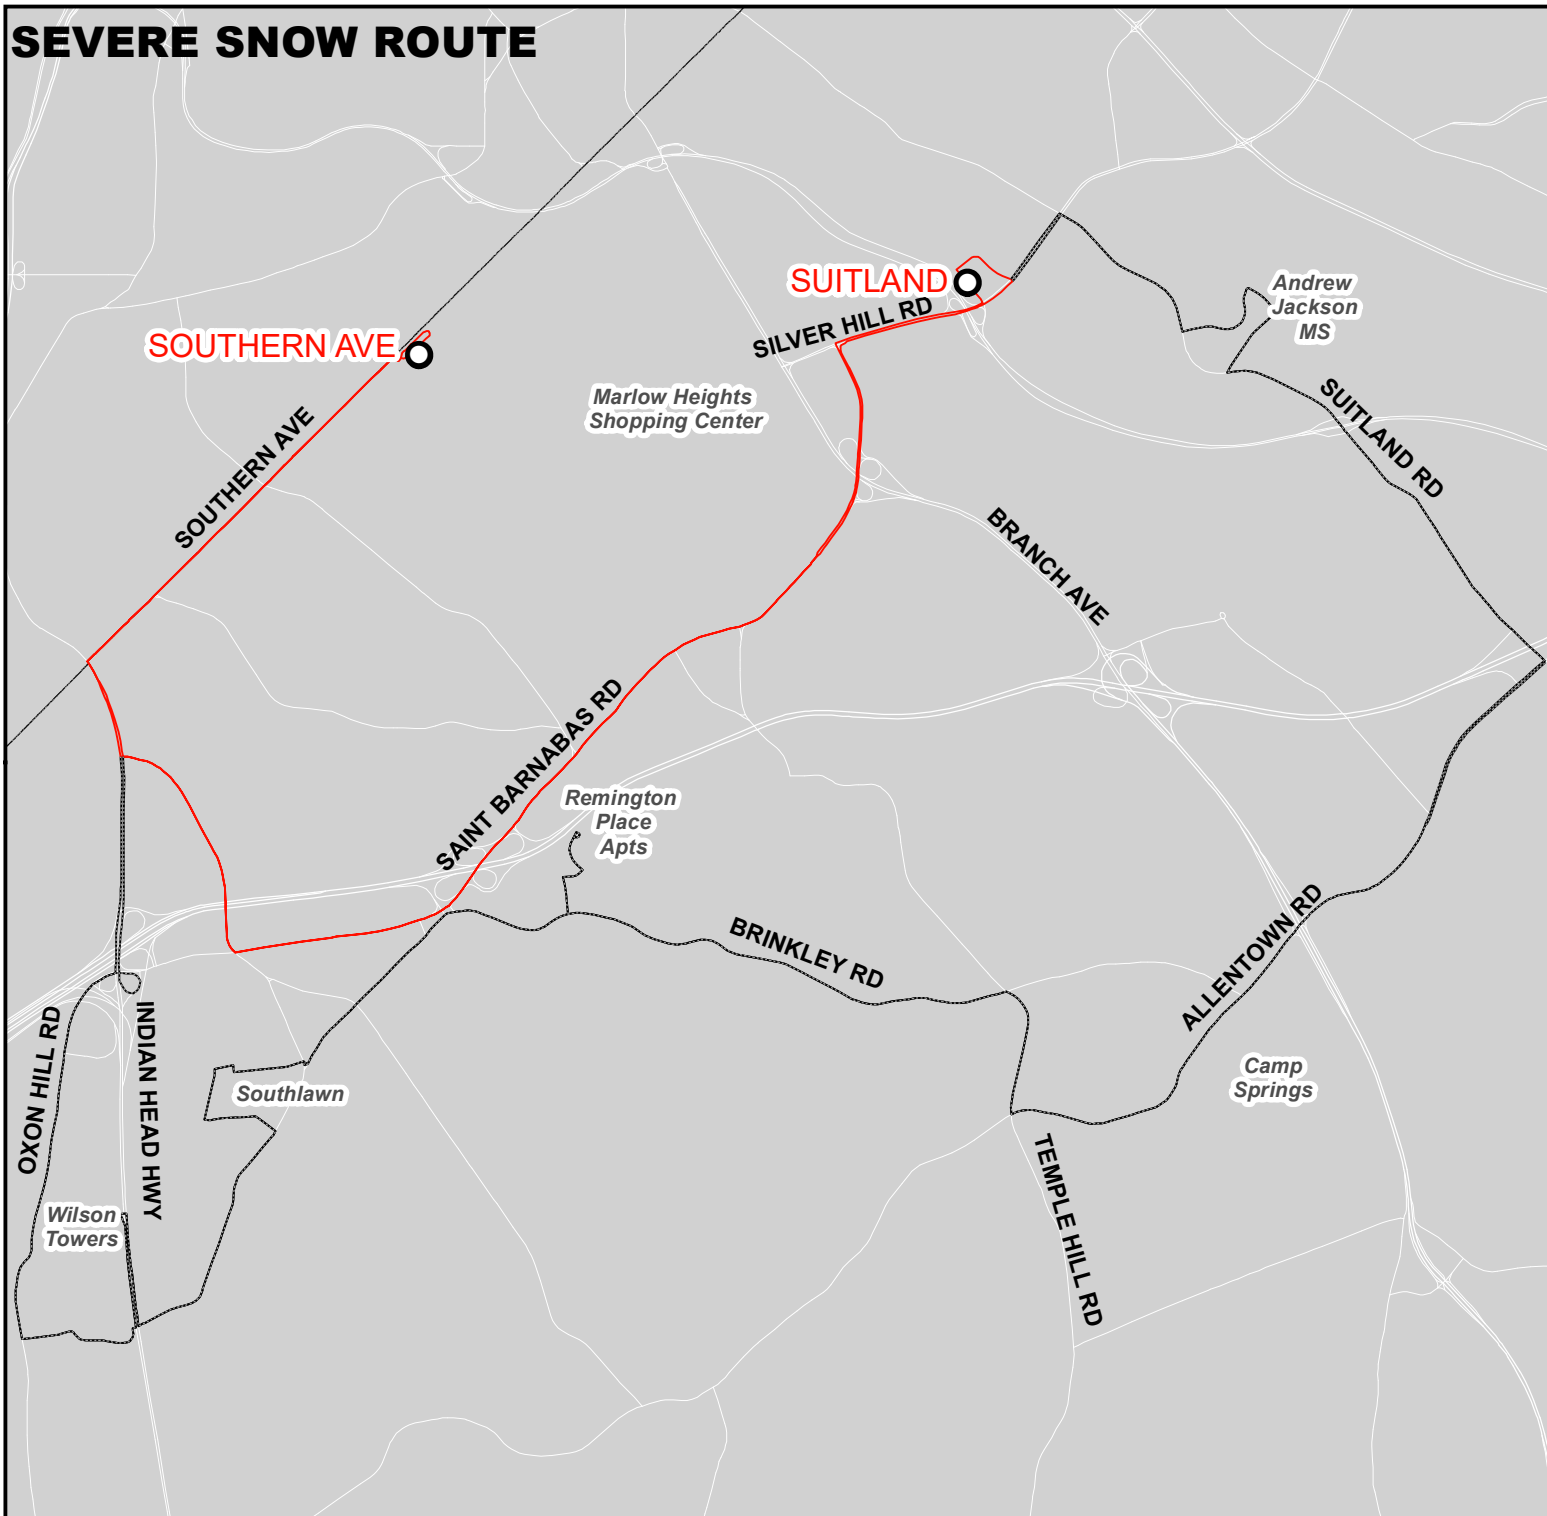

SEVERE SNOW ROUTE

Metrobus Snow Detour Map

D14

Oxon Hill-Suitland Line

Legend

-  Not Served During Snow
-  D14 Snow Service
-  Roads

Winter 2021-2022