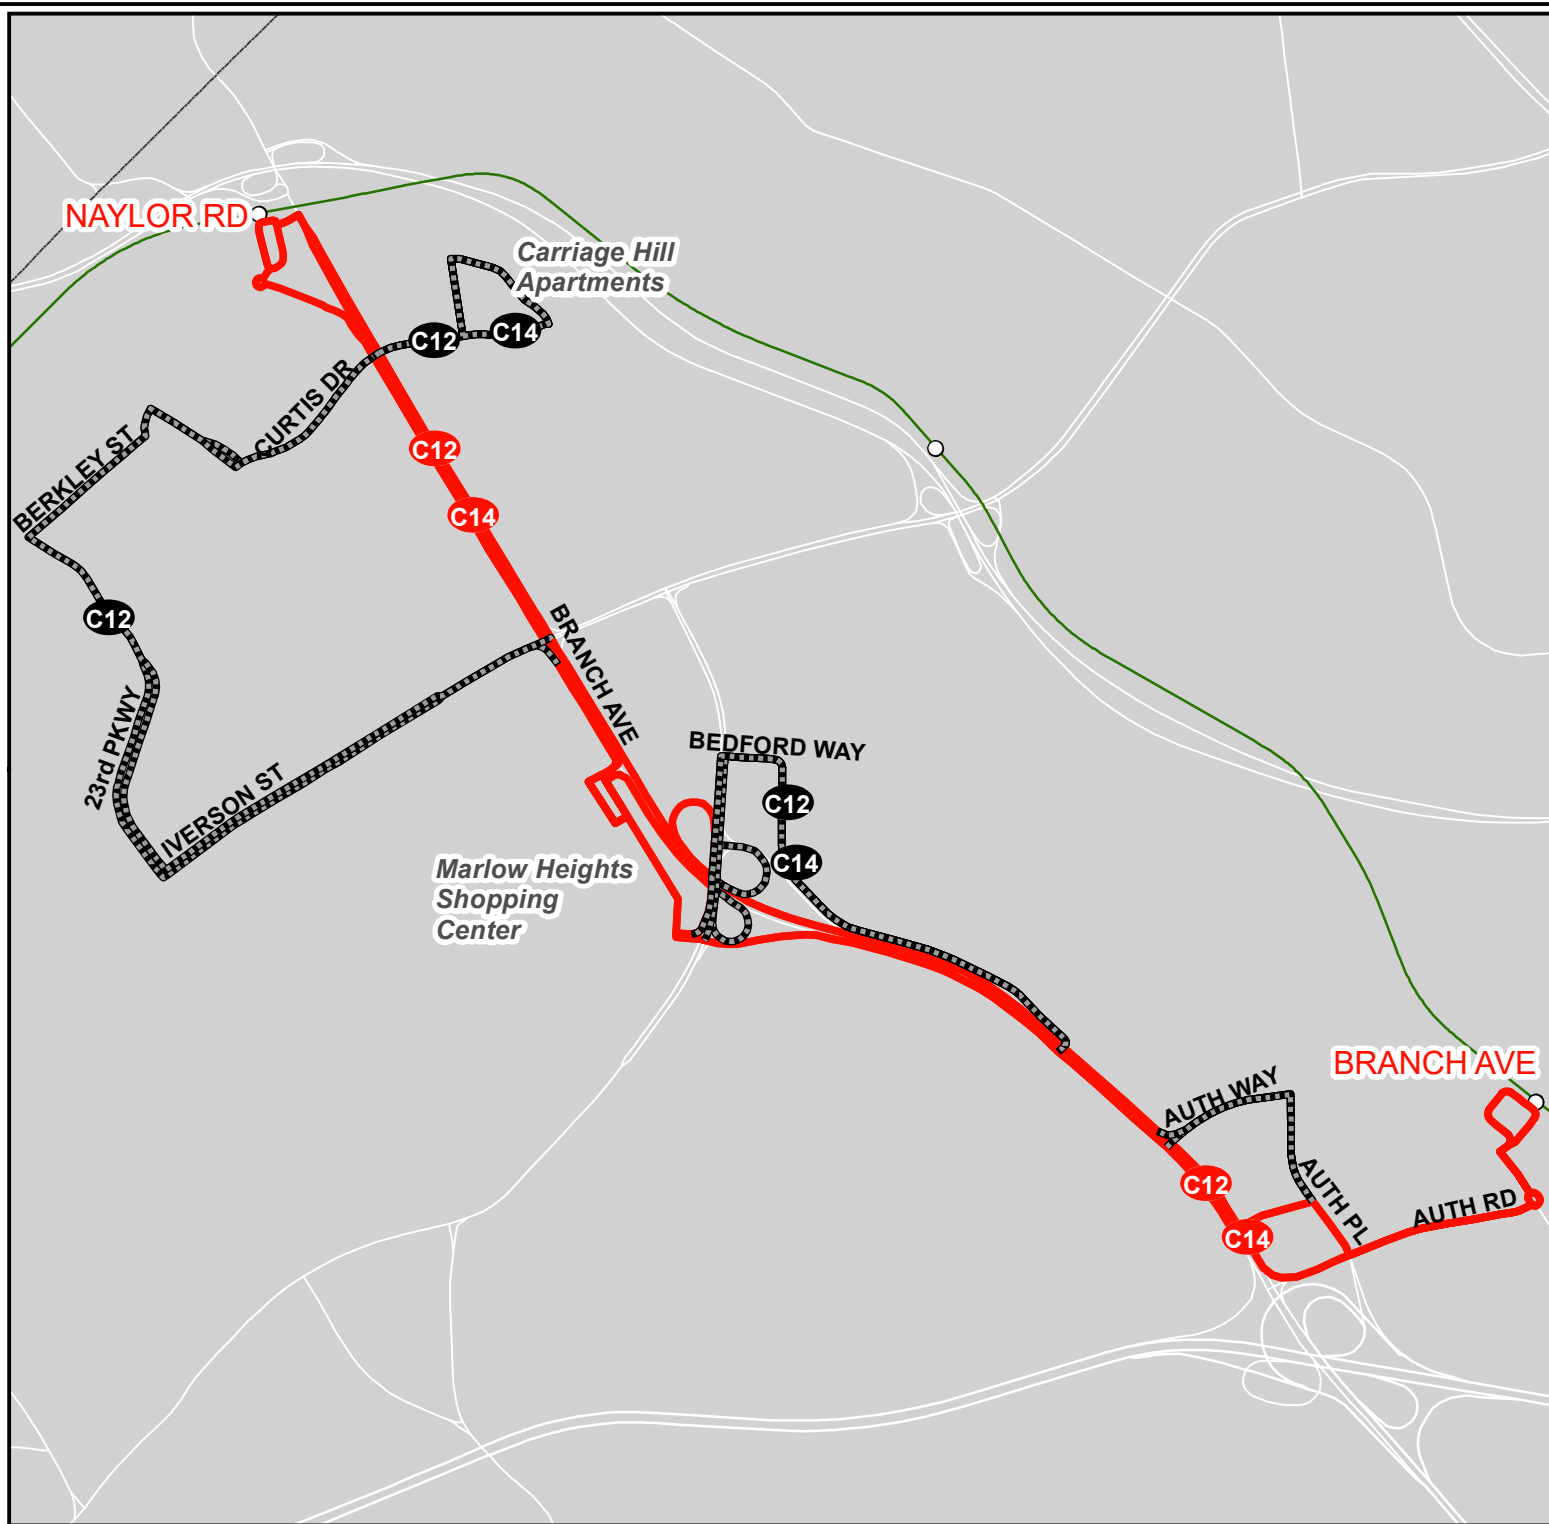

# Metrobus Snow Detour Map

**C12, C14**

Hillcrest Heights Line

## Legend

-  Not Served During Snow
-  C12, C14 Snow Service
-  Roads

Winter 2022-2023