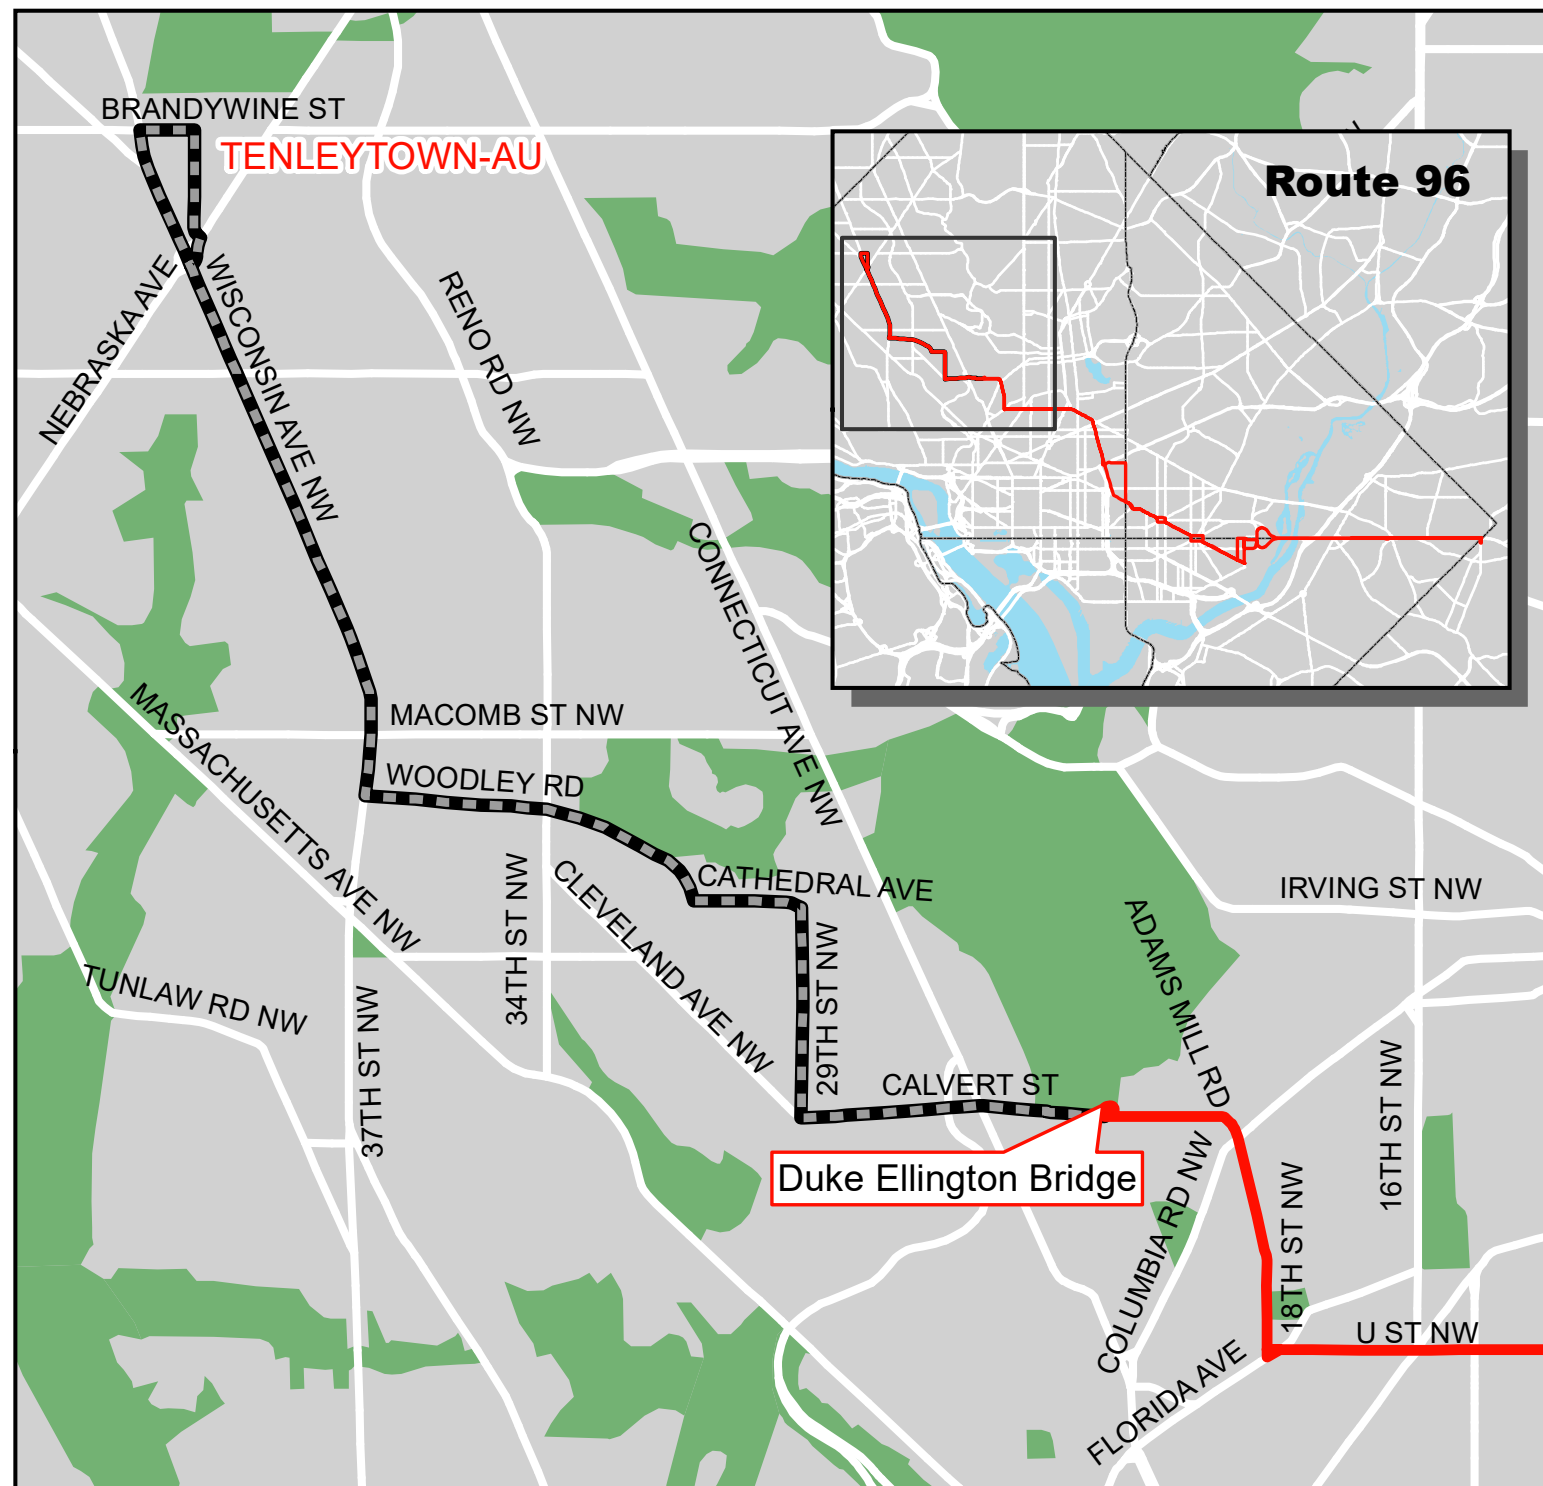

Metrobus Snow Detour Map

96

East Capitol Street-Cardozo Line

SERVICE ROUTING - LIGHT & MODERATE

Legend

- 96 Snow Service
- Not Served During Snow
- Roads

Winter 2022-2023

TENLEYTOWN-AU

Route 96

Duke Ellington Bridge