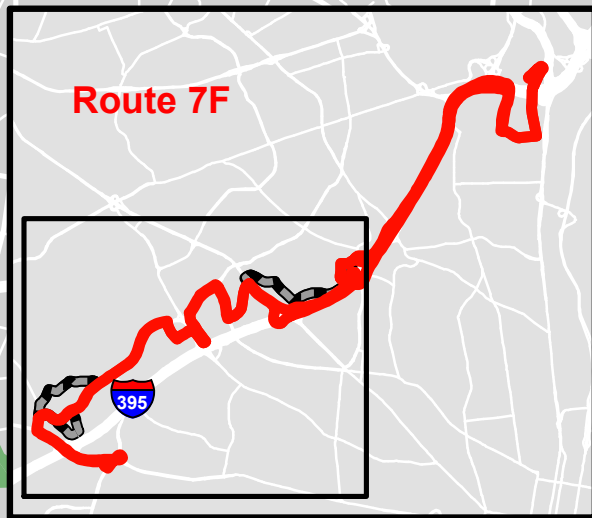

# Metrobus Snow Detour Map

**7F**  
Lincolnia-  
North Fairlington Line

**Legend**

-  Rt 7F
-  Not Served During Snow

0 0.15 0.3 0.6 Miles

WINTER 2020-2021