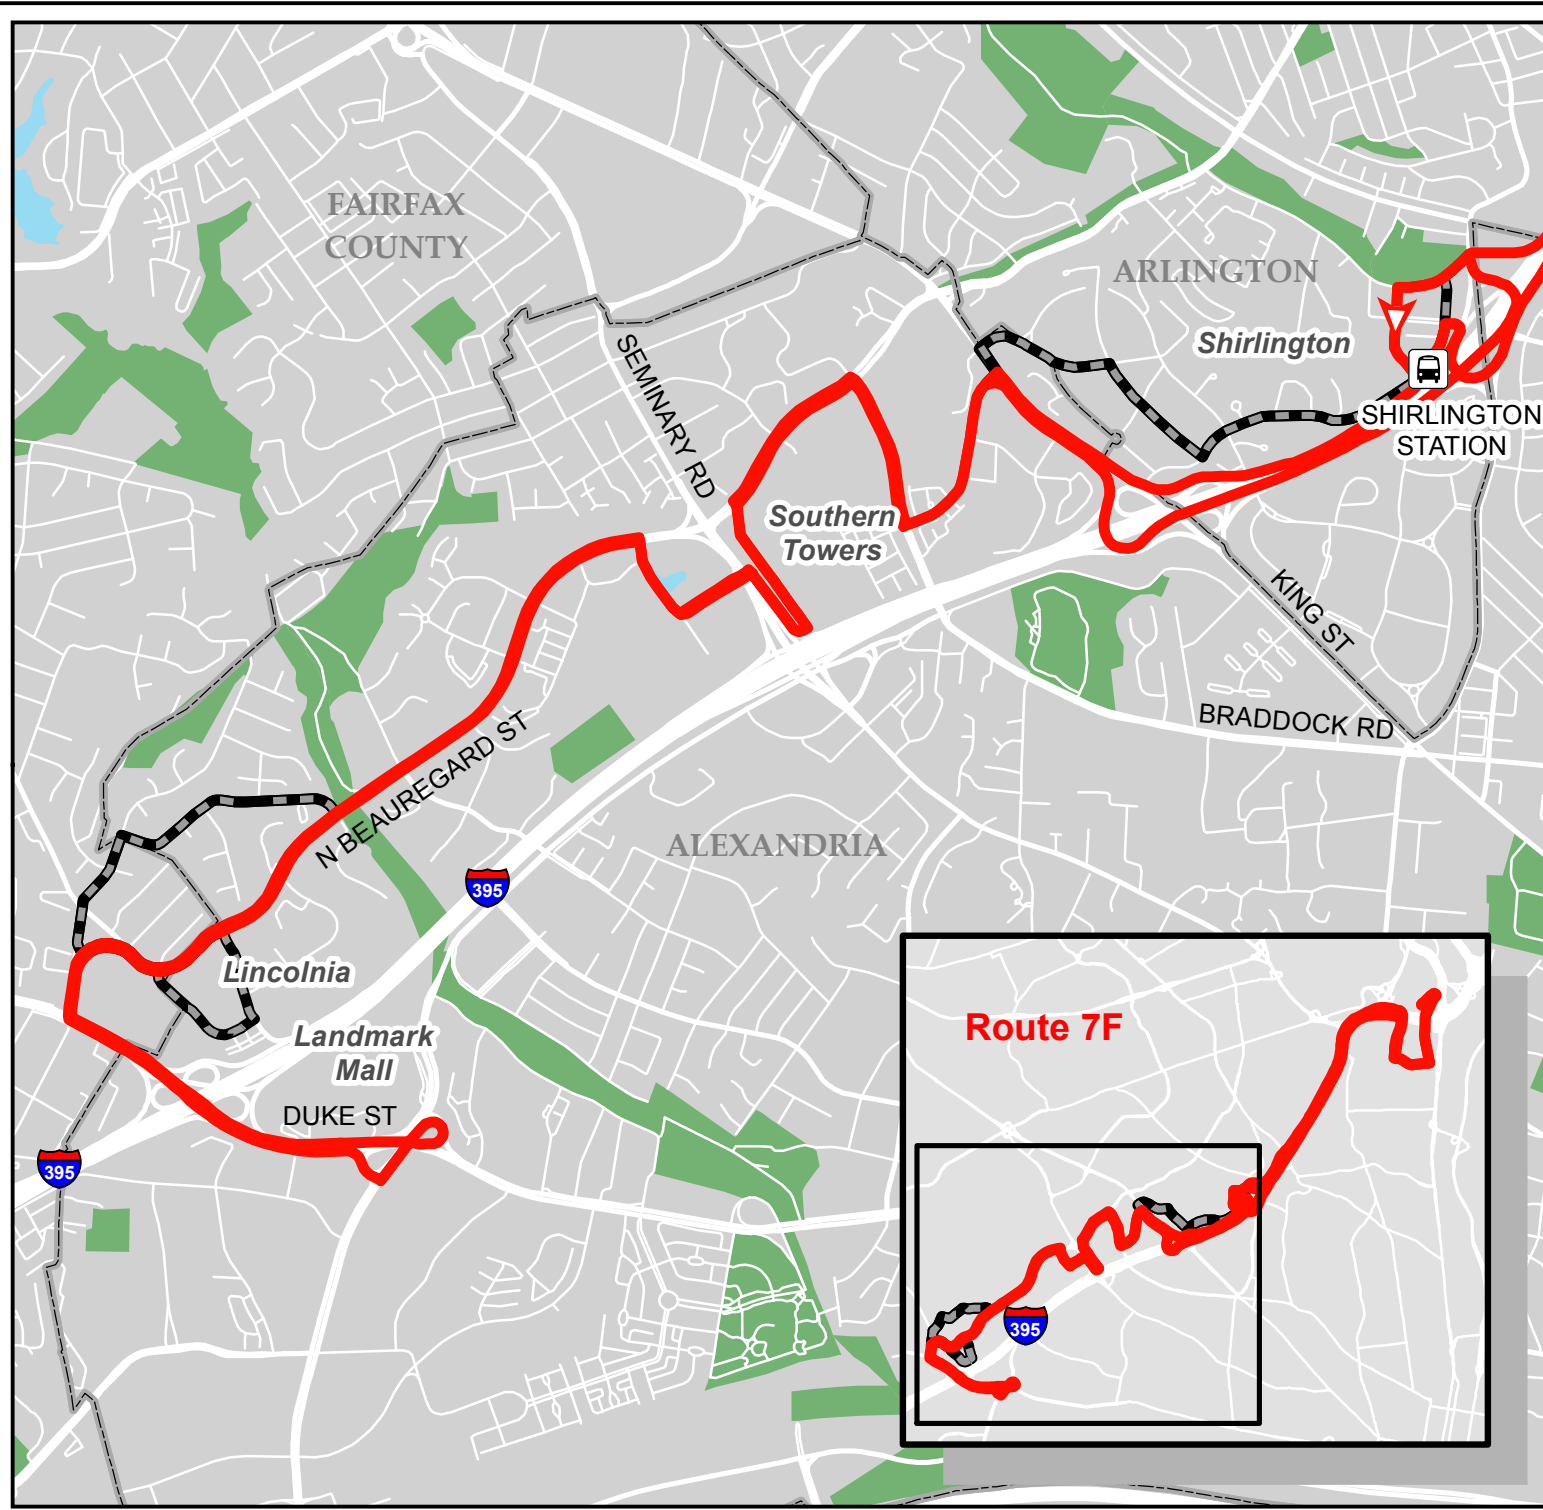

# Metrobus Snow Detour Map

**7F**  
Lincolnia-  
North Fairlington Line

**Legend**

-  Rt 7F
-  Not Served During Snow

0 0.15 0.3 0.6 Miles

WINTER 2020-2021