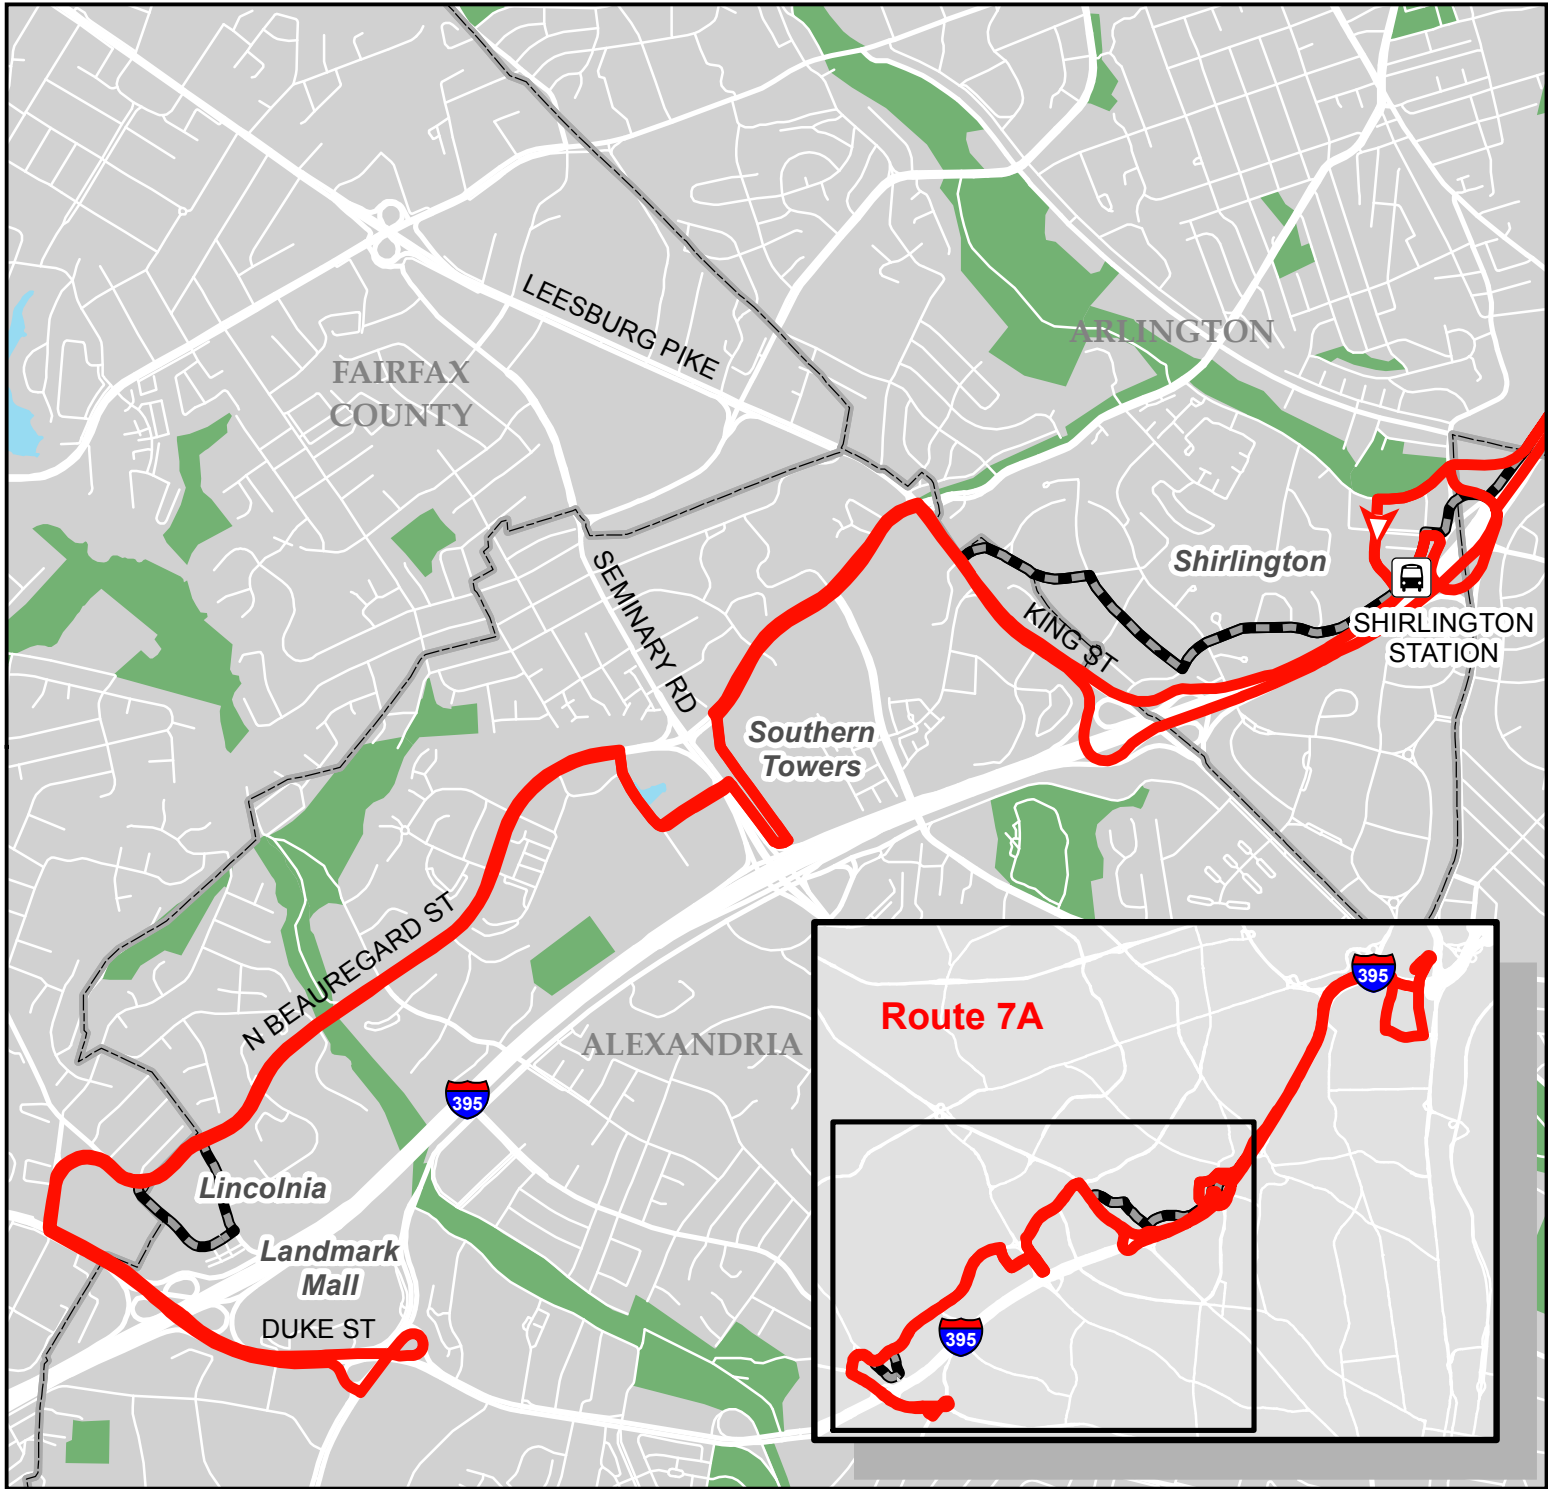

Metrobus Snow Detour Map

7A

Lincolnia-
North Fairlington Line

Legend

-  Rt 7A
-  Not Served During Snow

WINTER 2020-2021