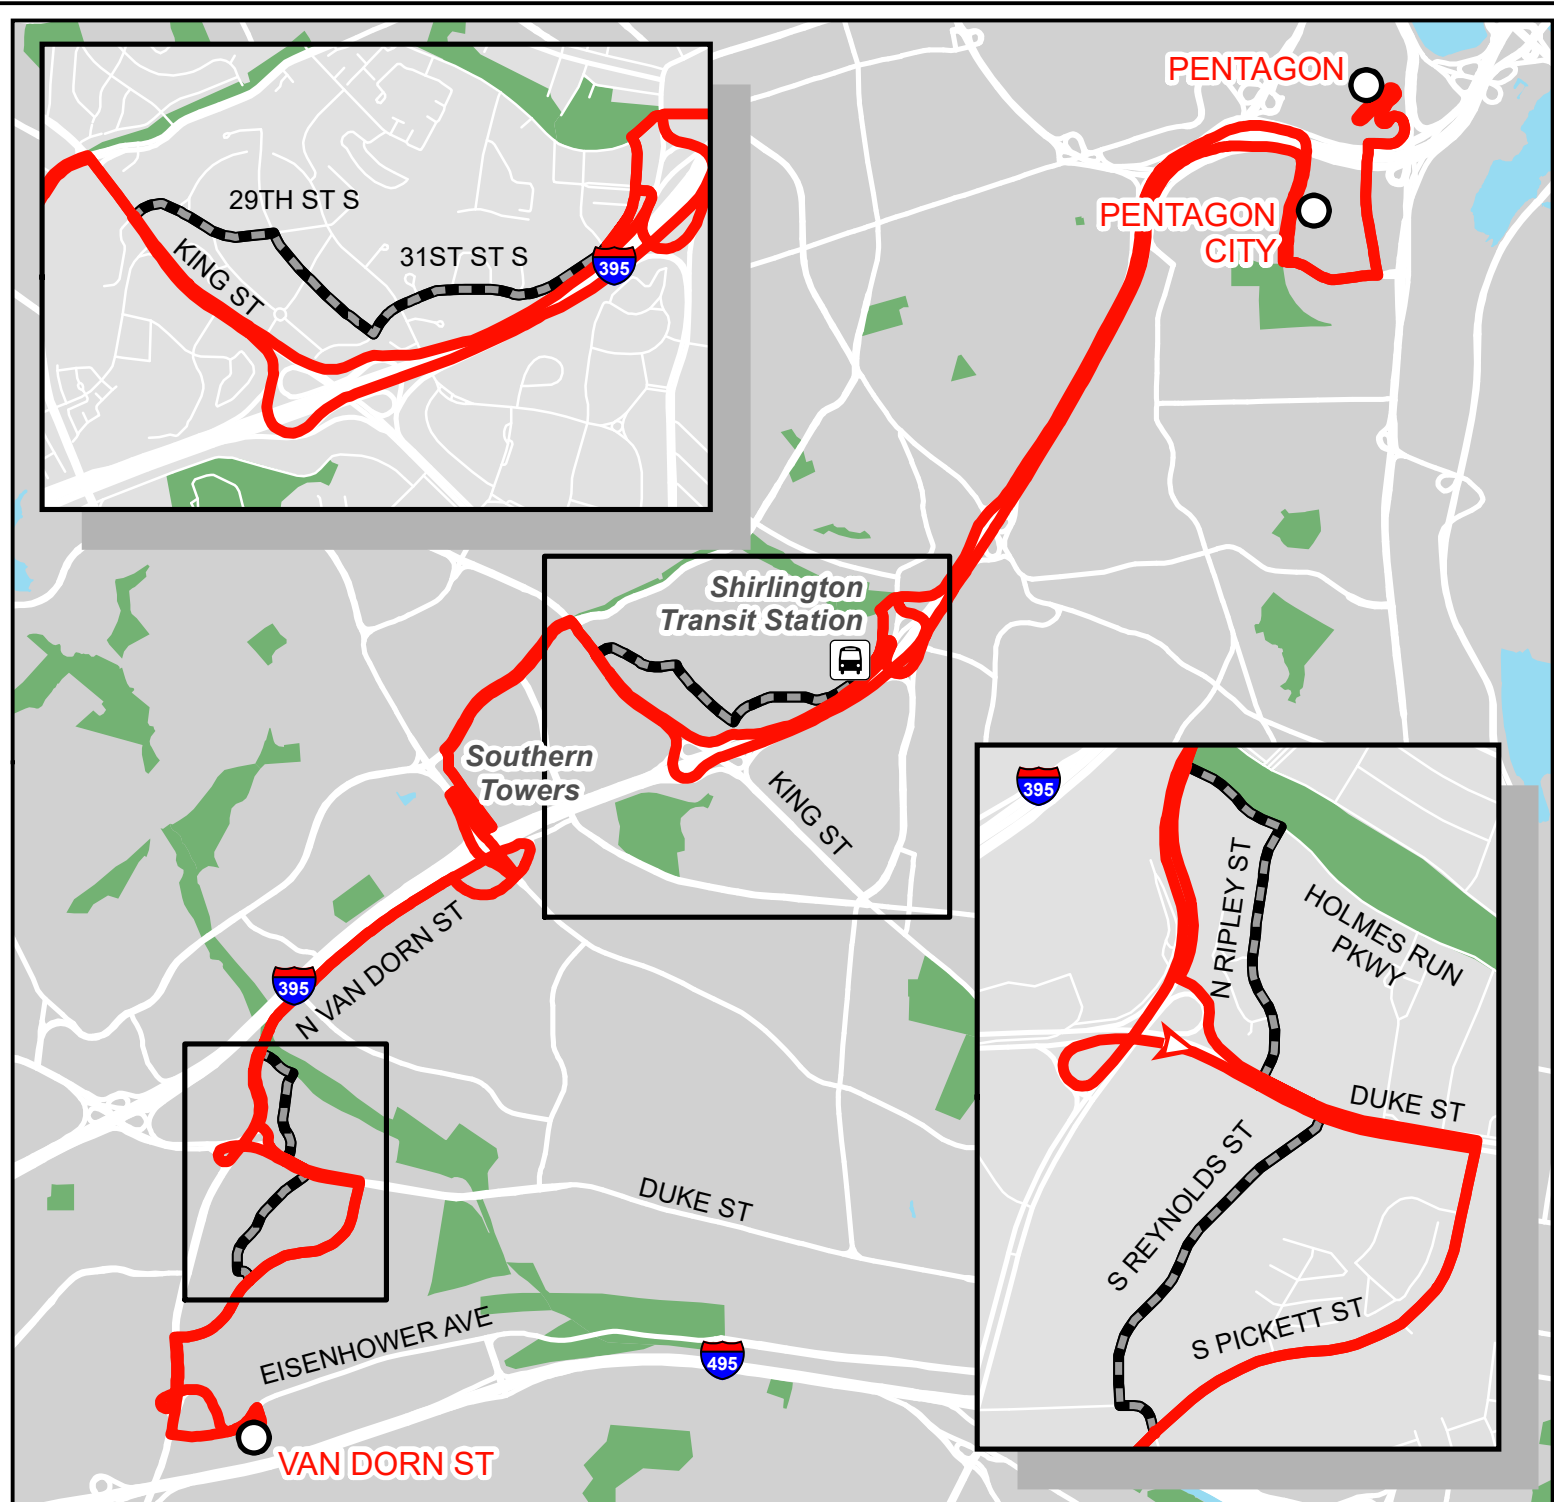

# Metrobus Snow Detour Map

**7A**  
Landmark-  
North Fairlington

**Legend**

- Metrorail Stations
- 7A Snow Detour
- Not Served During Snow