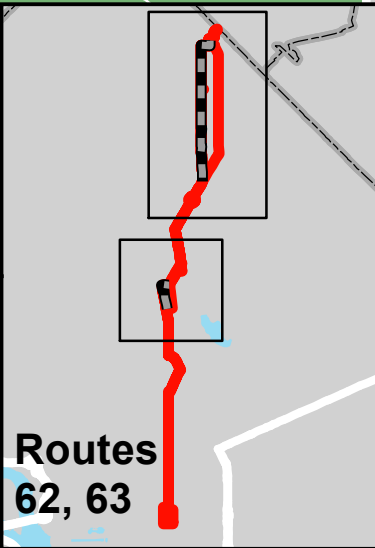

Metrobus Snow Detour Map

62, 63

Takoma-Petworth Line

SERVICE ROUTING - LIGHT & MODERATE

Legend

-  Metrorail Stations
-  Not served during snow
-  62, 63 Snow Service

Note: Flag-stop operations on this detour.

0 0.2 0.4 Miles

Winter 2022-2023

Routes
62, 63

Note: Customers should flag Metrobuses on 3rd St NW and Kansas Ave, since there are no regular Metrobus Stops on these streets.