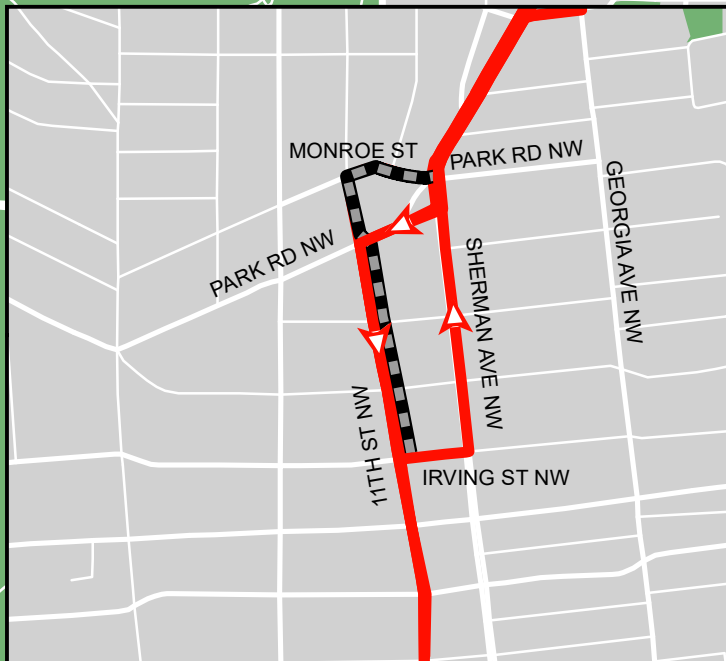

Metrobus Snow Detour Map

62, 63

Takoma-Petworth Line

SERVICE ROUTING - LIGHT & MODERATE

Legend

-  Metrorail Stations
-  Not served during snow
-  62, 63 Snow Service

Note: Flag-stop operations on this detour.

0 0.2 0.4 Miles

Winter 2022-2023

Routes
62, 63

Note: Customers should flag Metrobuses on 3rd St NW and Kansas Ave, since there are no regular Metrobus Stops on these streets.