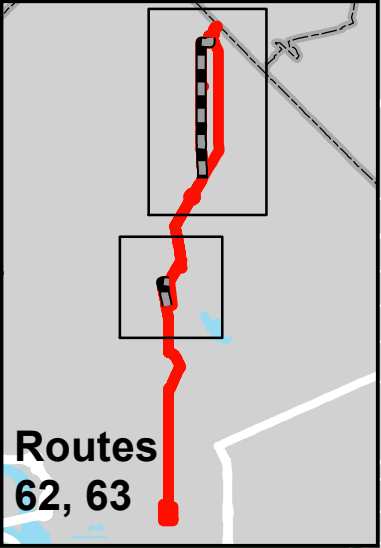

# Metrobus Snow Detour Map

**62, 63**

## Takoma-Petworth Line

SERVICE ROUTING - LIGHT & MODERATE

### Legend

-  Metrorail Stations
-  Not served during snow
-  62, 63 Snow Service

Note: Flag-stop operations on this detour.

Winter 2022-2023

Routes  
**62, 63**

Note: Customers should flag Metrobuses on 3rd St NW and Kansas Ave, since there are no regular Metrobus Stops on these streets.