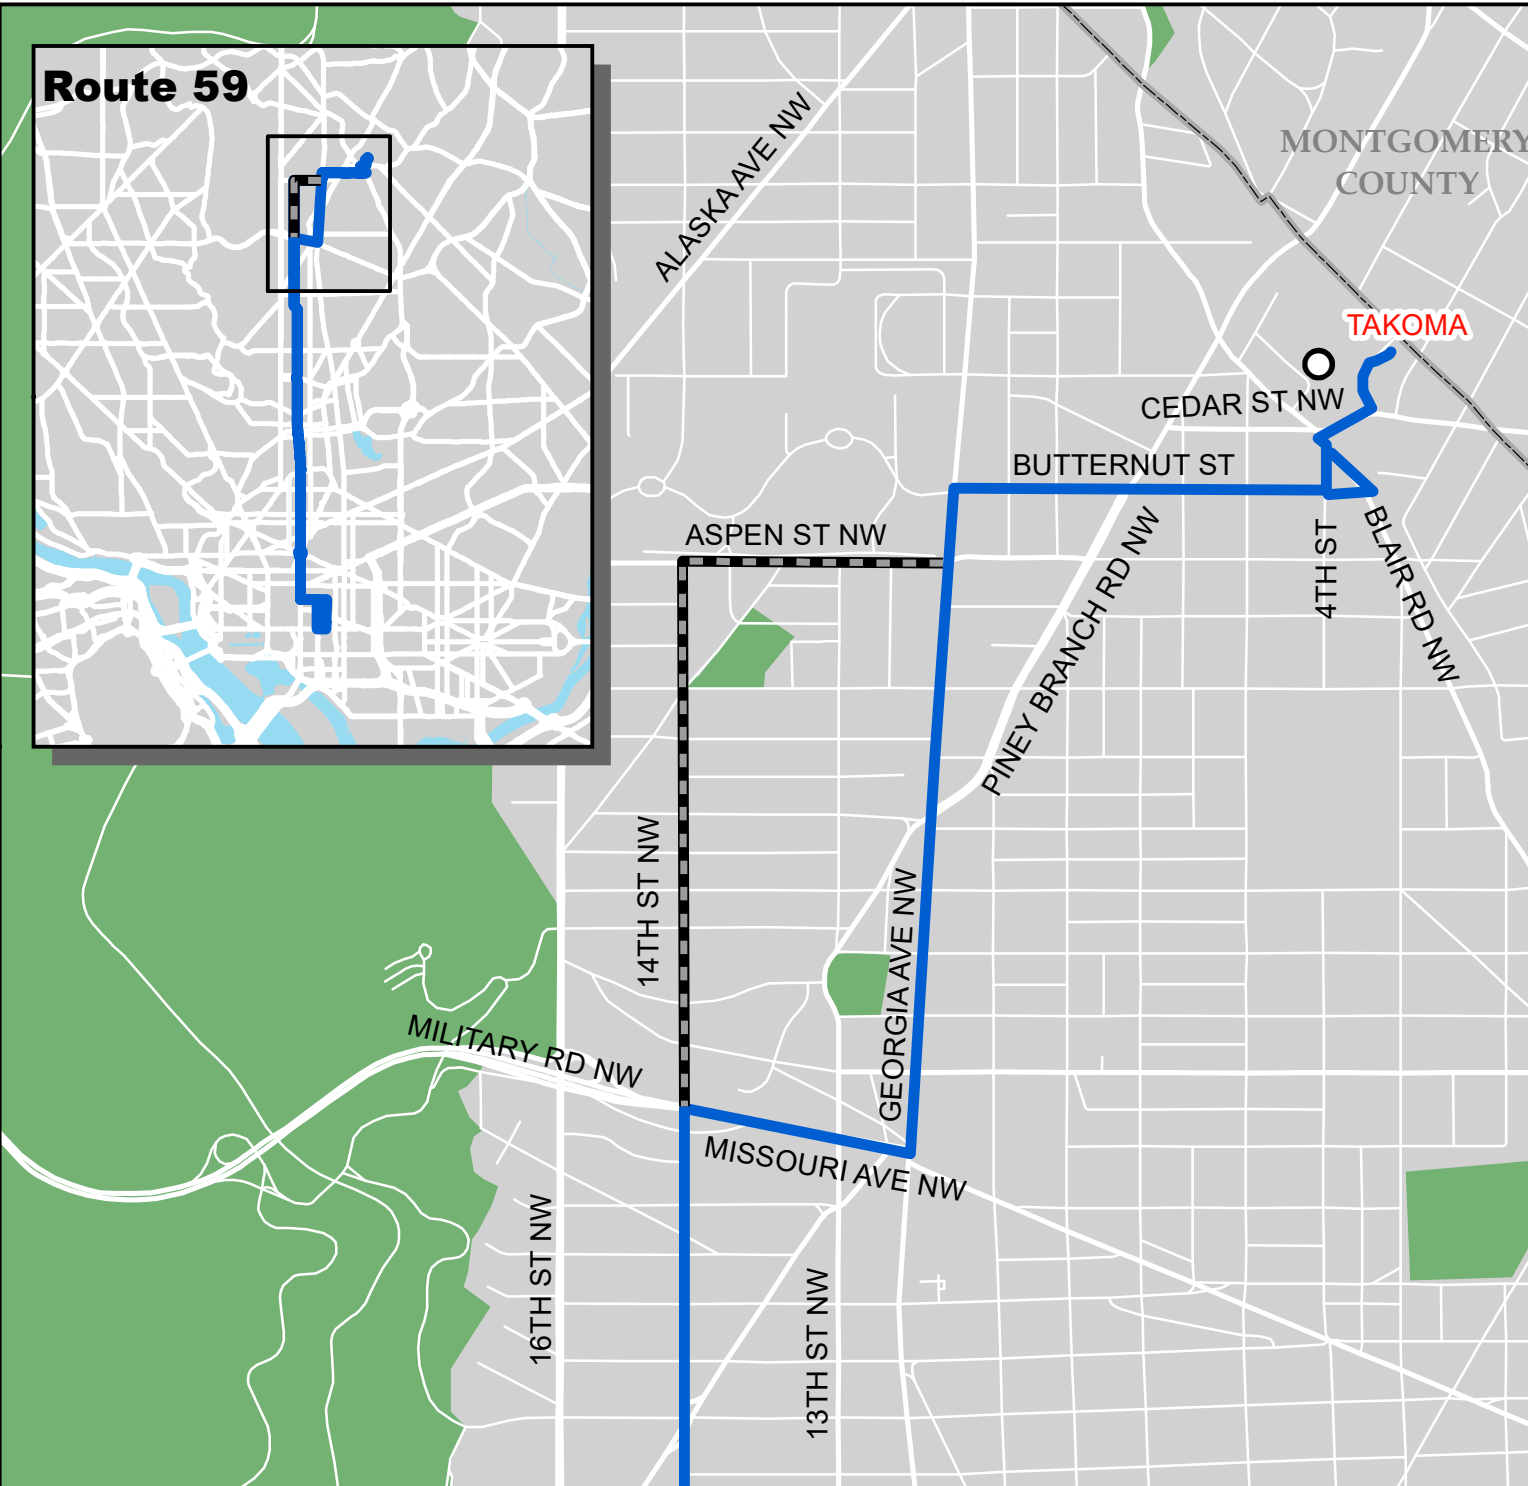

Route 59

Metrobus Snow Detour Map

59

14th Street Limited Line

SERVICE ROUTING - LIGHT

Legend

- 59 Snow Service
- Not Served During Snow
- Roads

Winter 2022-2023