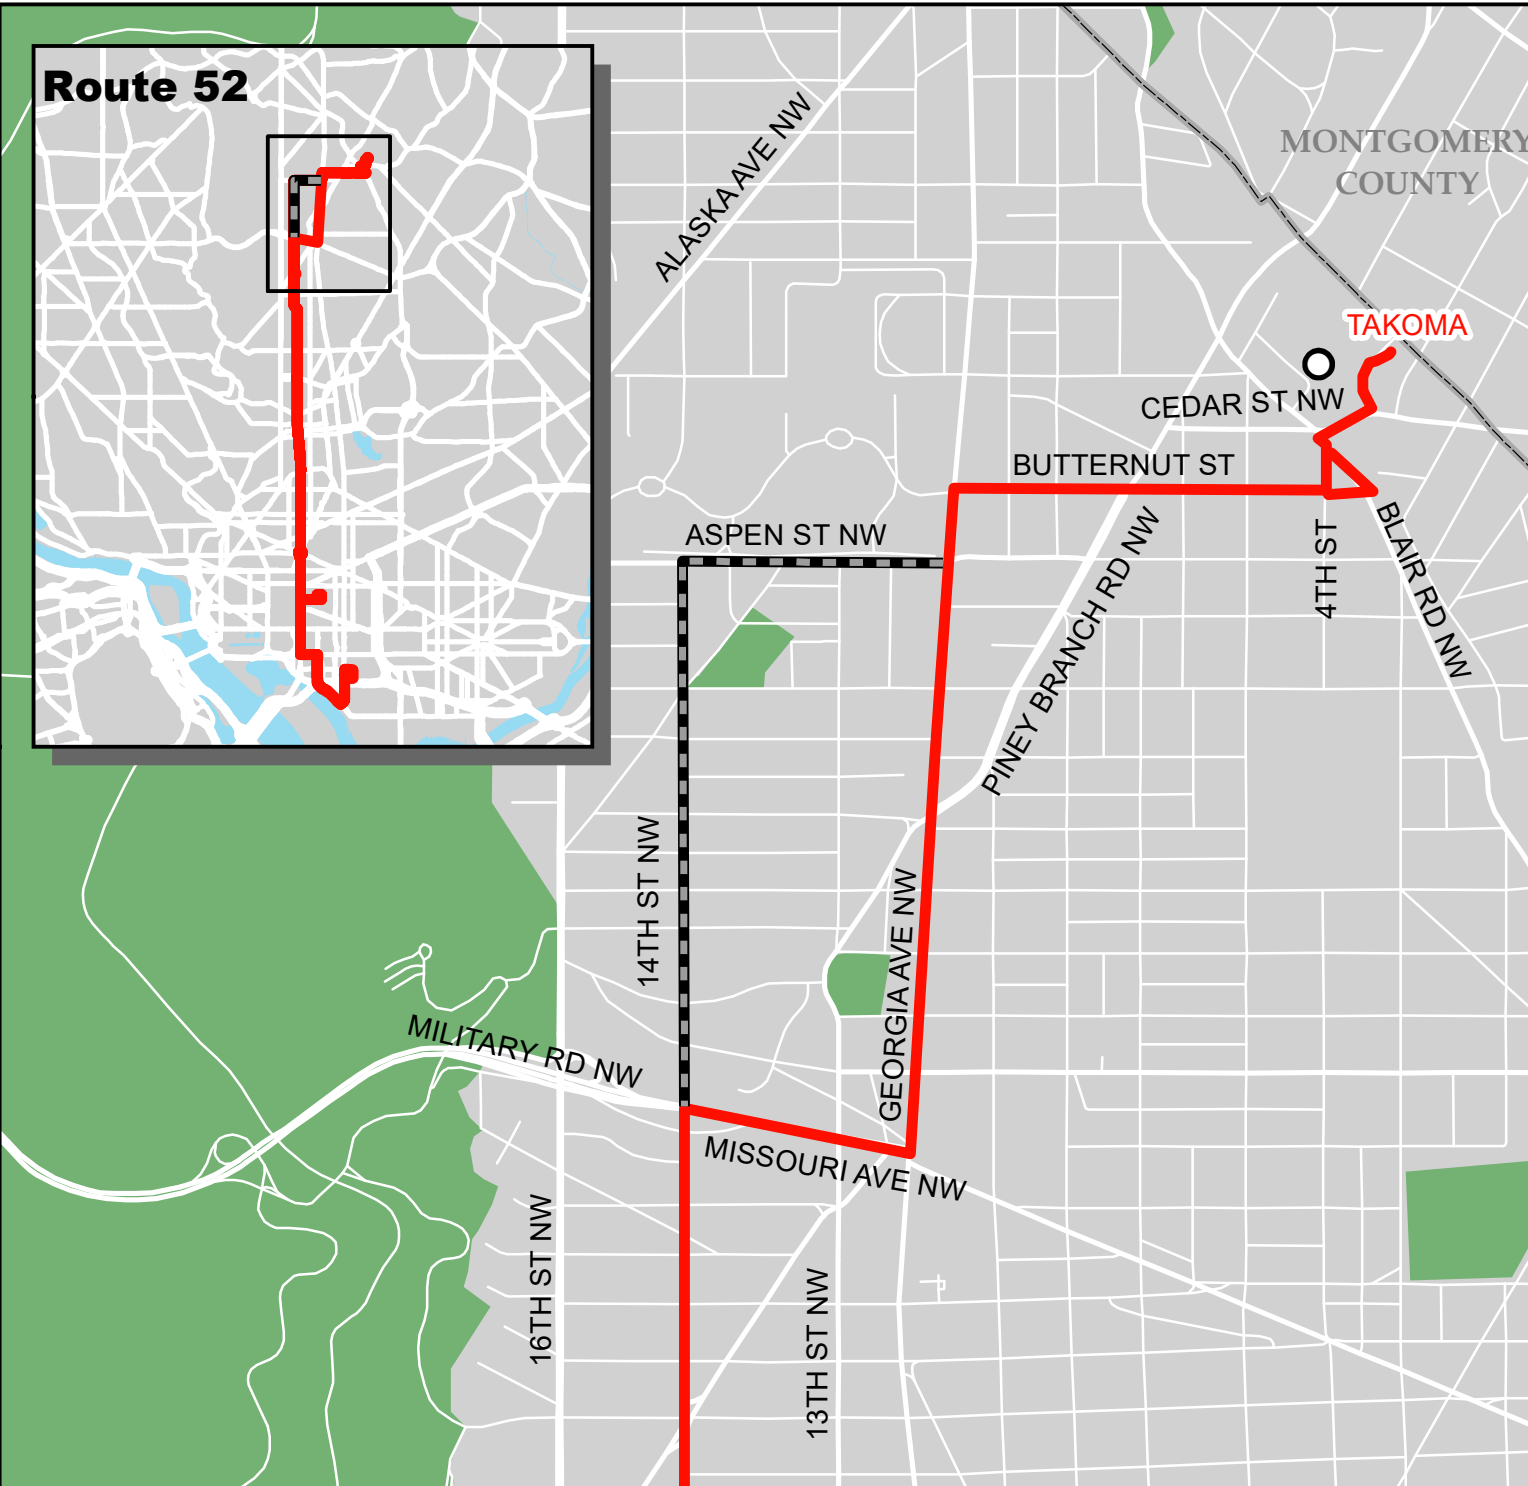

Route 52

Metrobus Snow Detour Map

52

14th Street Line

SERVICE ROUTING - LIGHT & MODERATE

Legend

-  52 Snow Service
-  Not Served During Snow
-  Roads

Winter 2022-2023