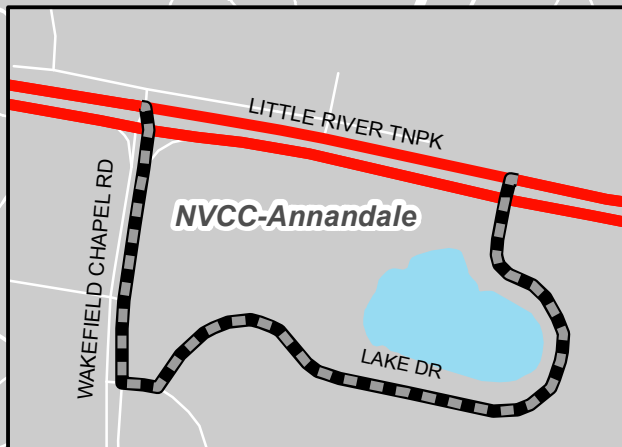

Metrobus Snow Detour Map

29K

Alexandria-Fairfax Line

MODERATE & SEVERE SNOW DETOUR

Legend

Metrorail Stations

— 29K Snow Routing

▬ Not Served During Snow

VIENNA STATION

PICKETT RD

Fairfax County

Landmark Mall

DUKE ST

N VANDORN ST

LITTLE RIVER TNPK

NVCC-Annandale

WAKEFIELD CHAPEL RD

LAKE DR

Alexandria

DUKE ST

KING ST-
OLD TOWN STATION

NOTE: 29K will serve all local bus stops in Alexandria if DASH is not operating.

0 1 2 Miles

WINTER 2022-2023