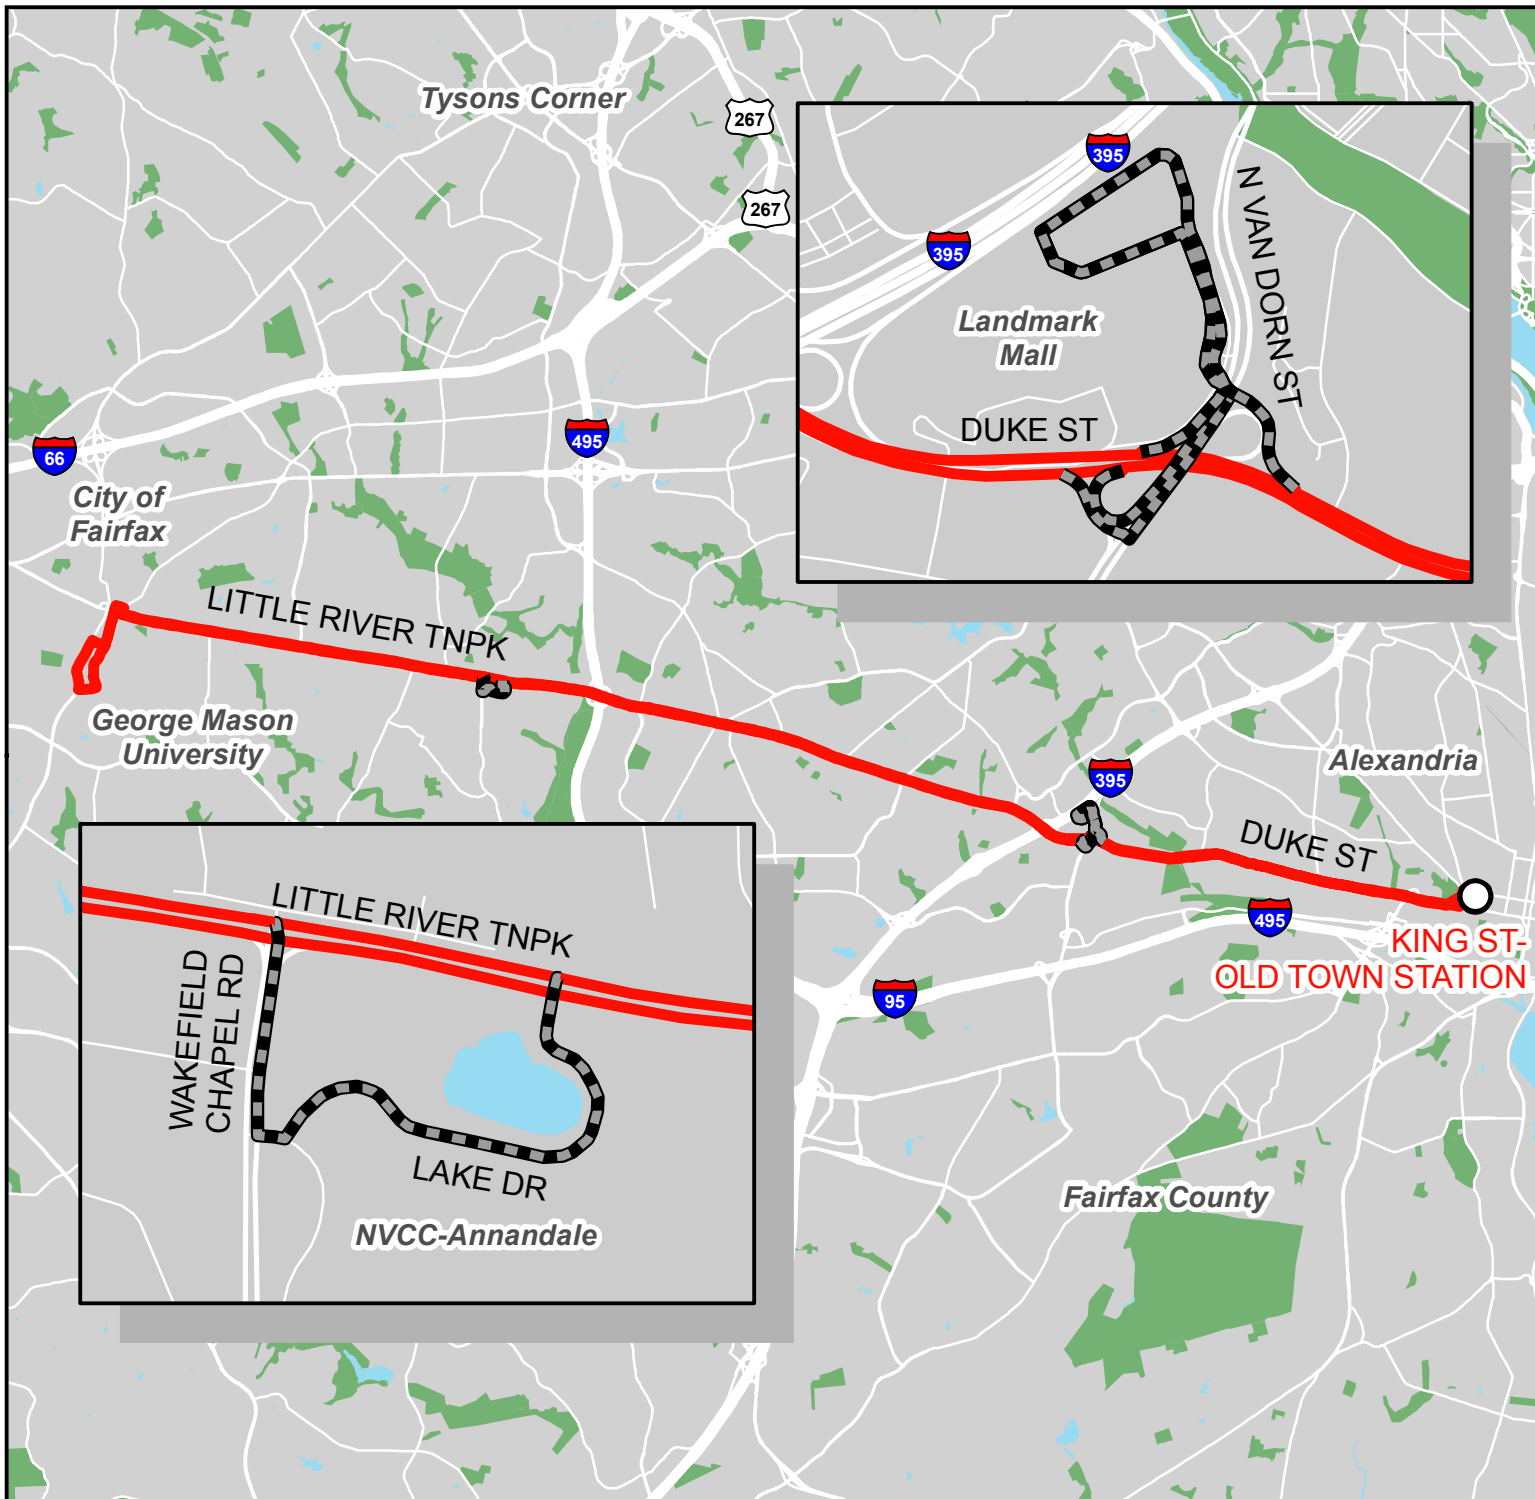

# Metrobus Snow Detour Map

**29K**

Alexandria-Fairfax Line

**LIGHT SNOW DETOUR**

**Legend**

- Metrorail Stations
- 29K Snow Routing
- Not Served During Snow

0 1.5 3 Miles

WINTER 2022-2023