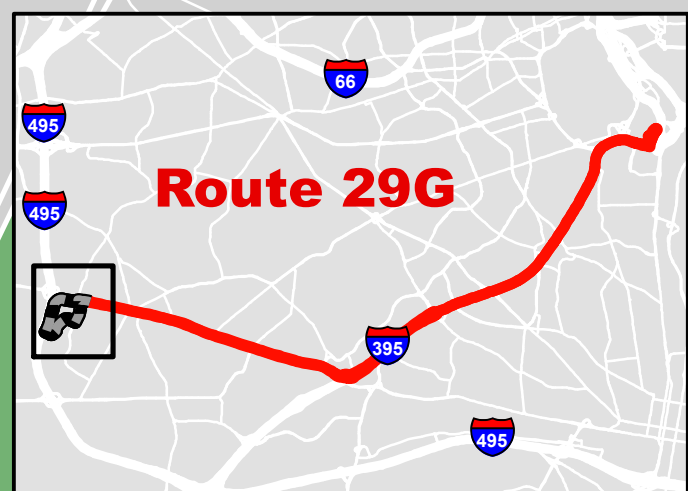

# Metrobus Snow Detour Map

**29G**

Annandale Line

**Legend**

-  Not Served During Snow
-  29G Snow Routing

WINTER 2022-2023