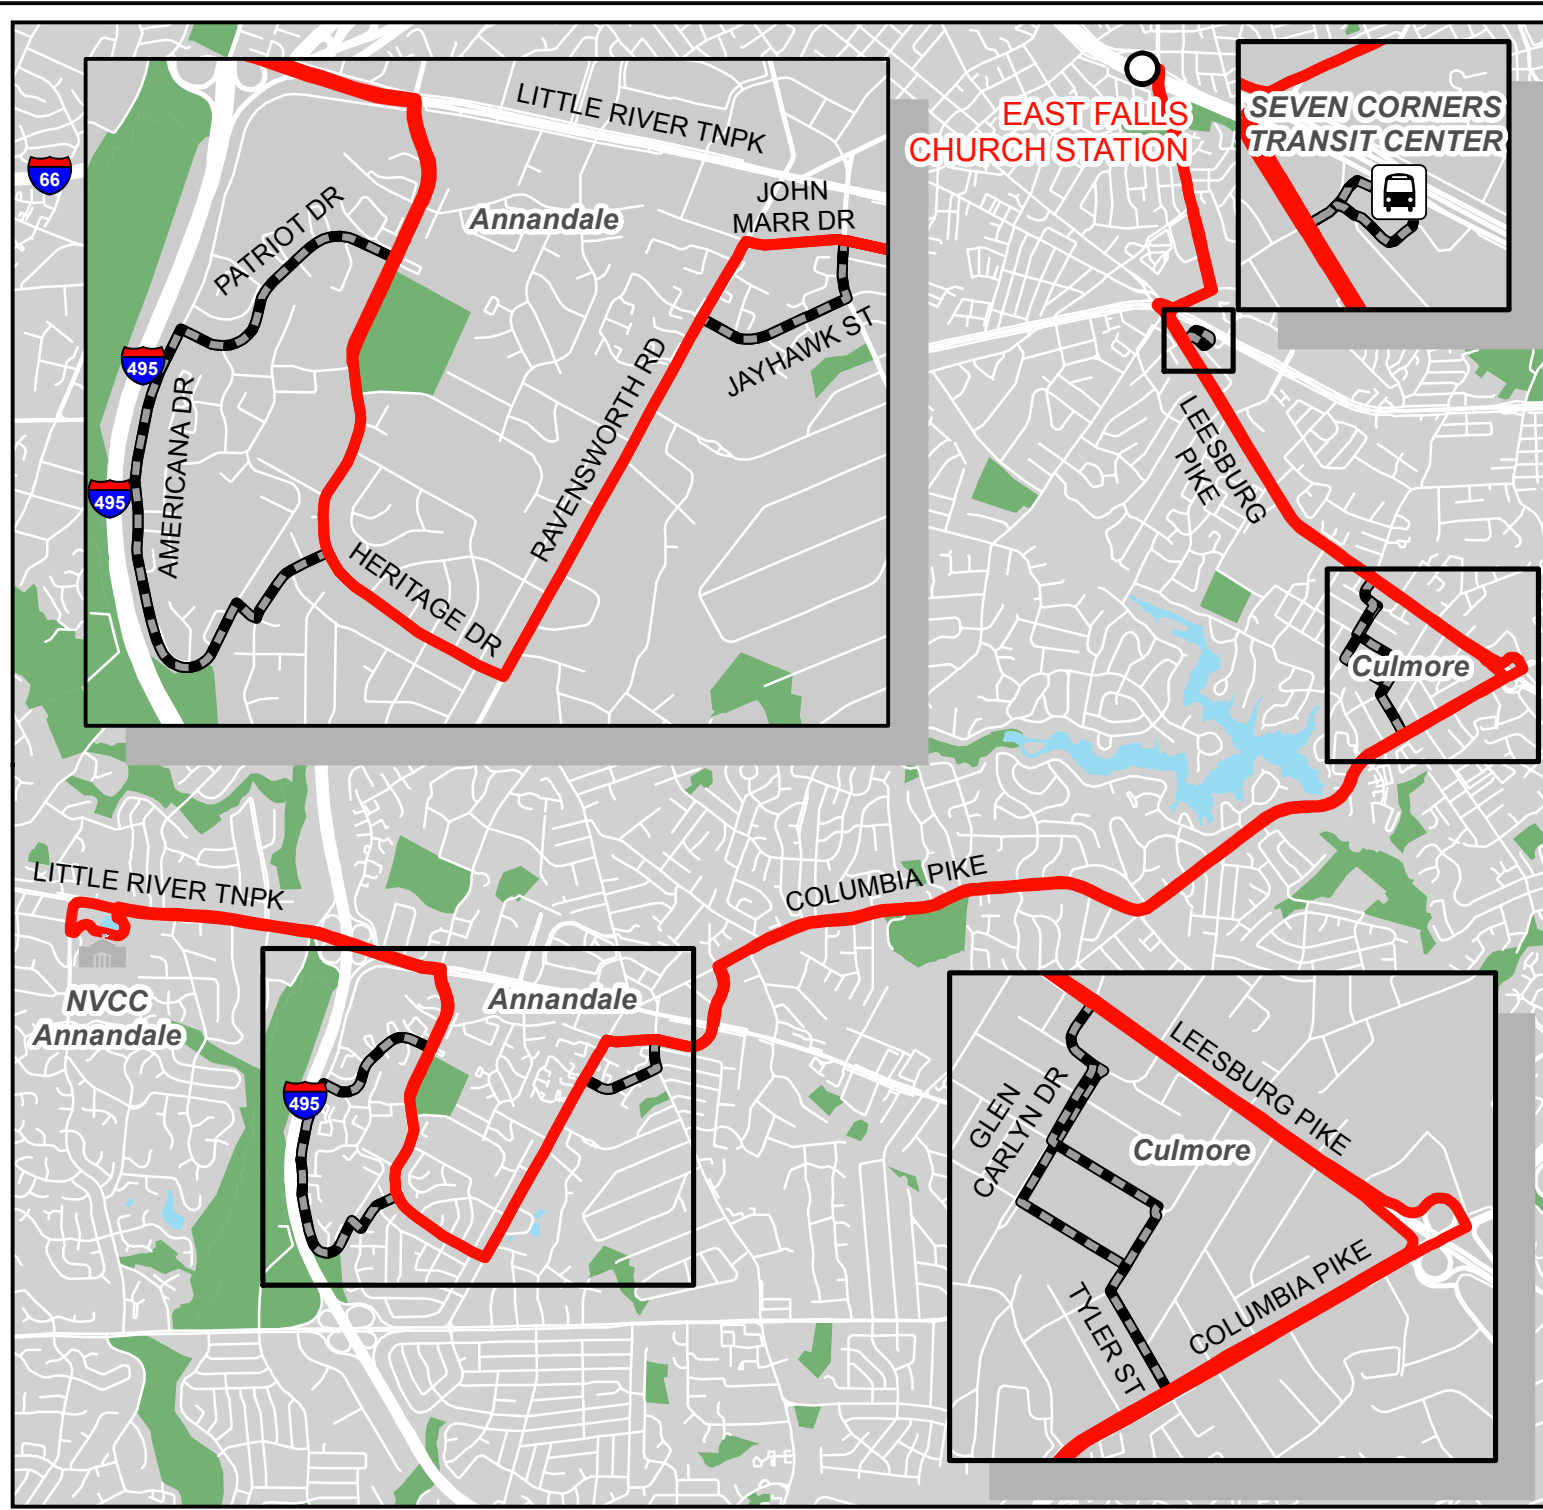

Metrobus Snow Detour Map

26A

Annandale-
East Falls Church
Line

Legend

- Metrorail Stations
- 26A Snow Detour
- - - Not Served During Snow

↑ N

M
metro

0 0.5 1 Miles

WINTER 2021-2022