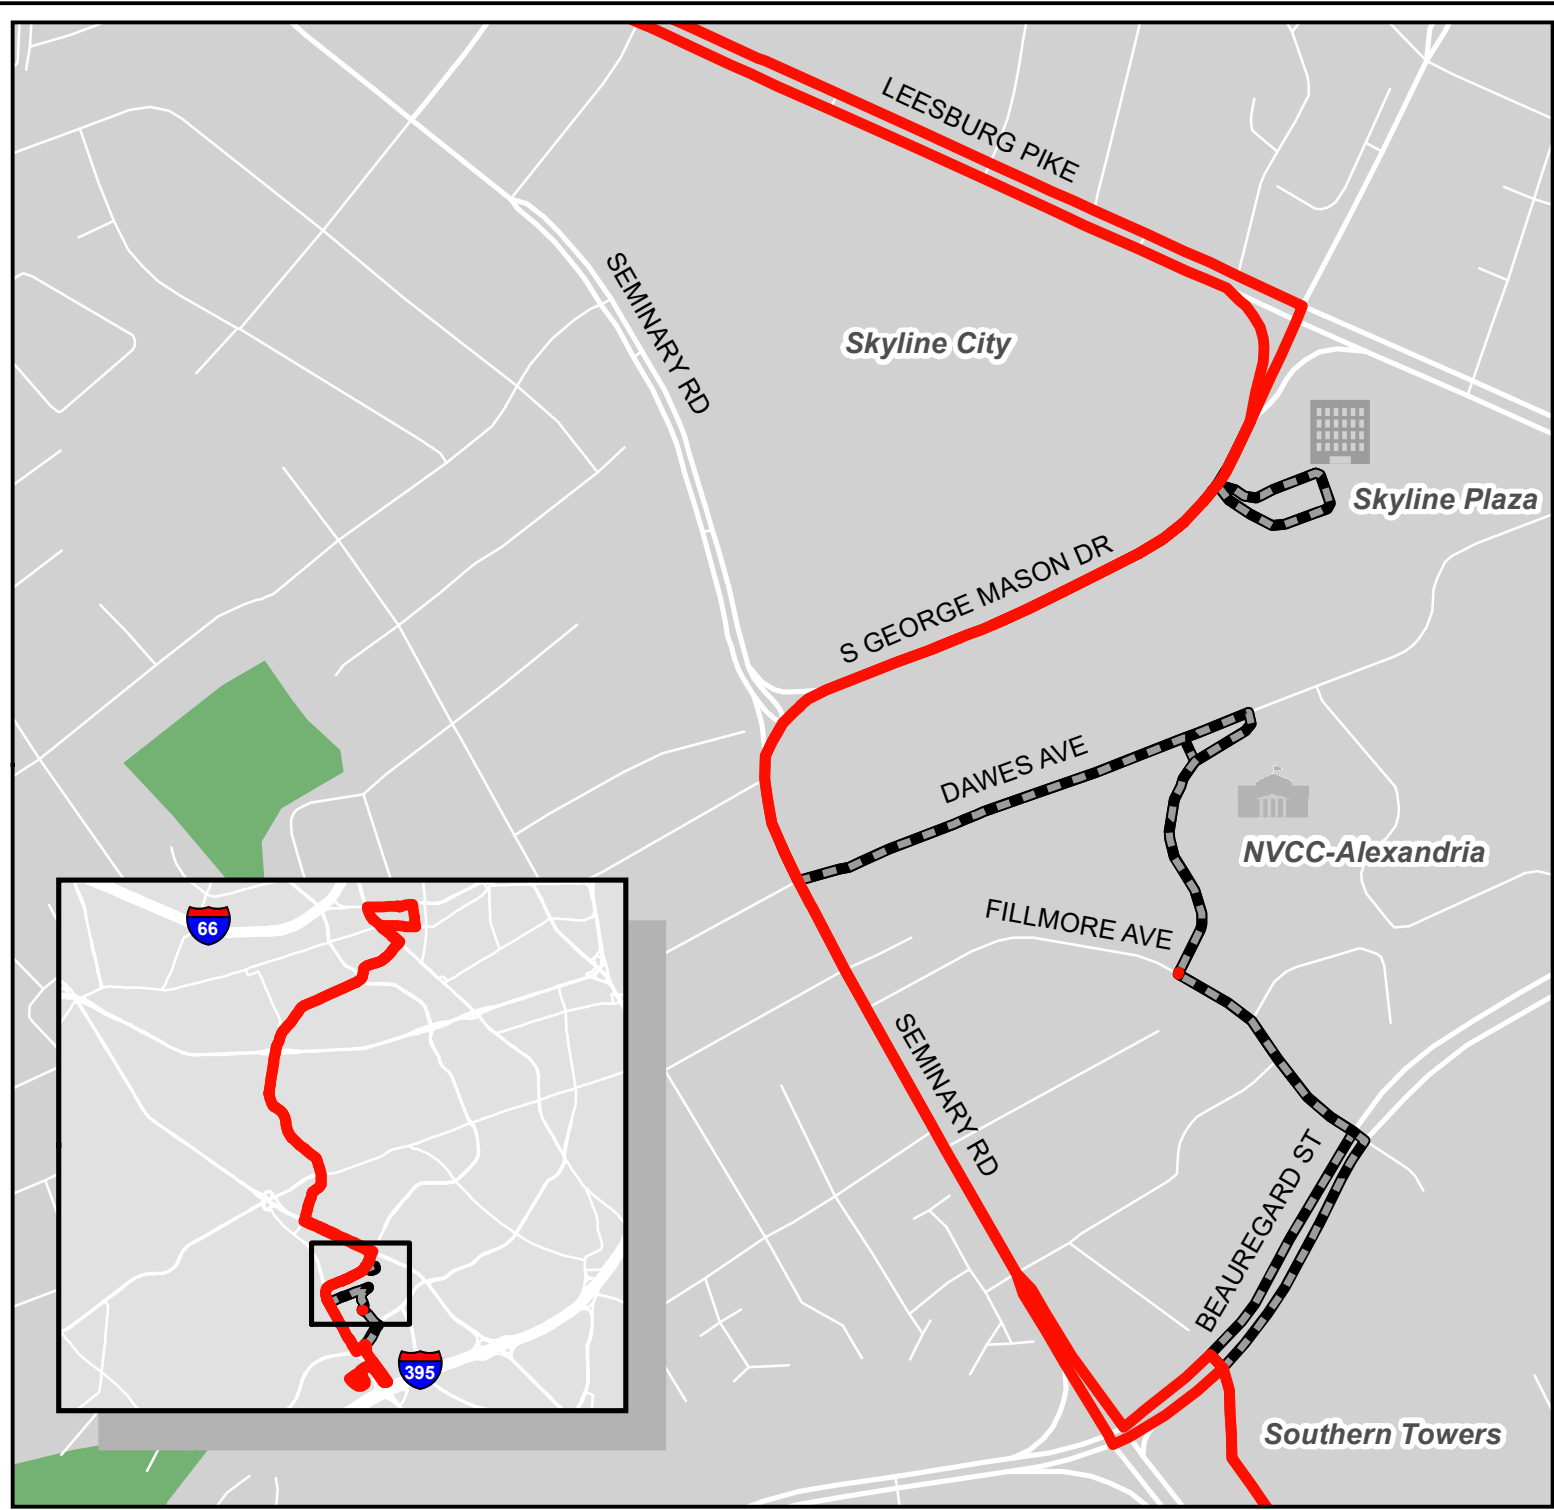

Metrobus Snow Detour Map

25B

Carlin Springs Rd

Legend

-  25B Snow Detour
-  Not Served During Snow

WINTER 2022-2023