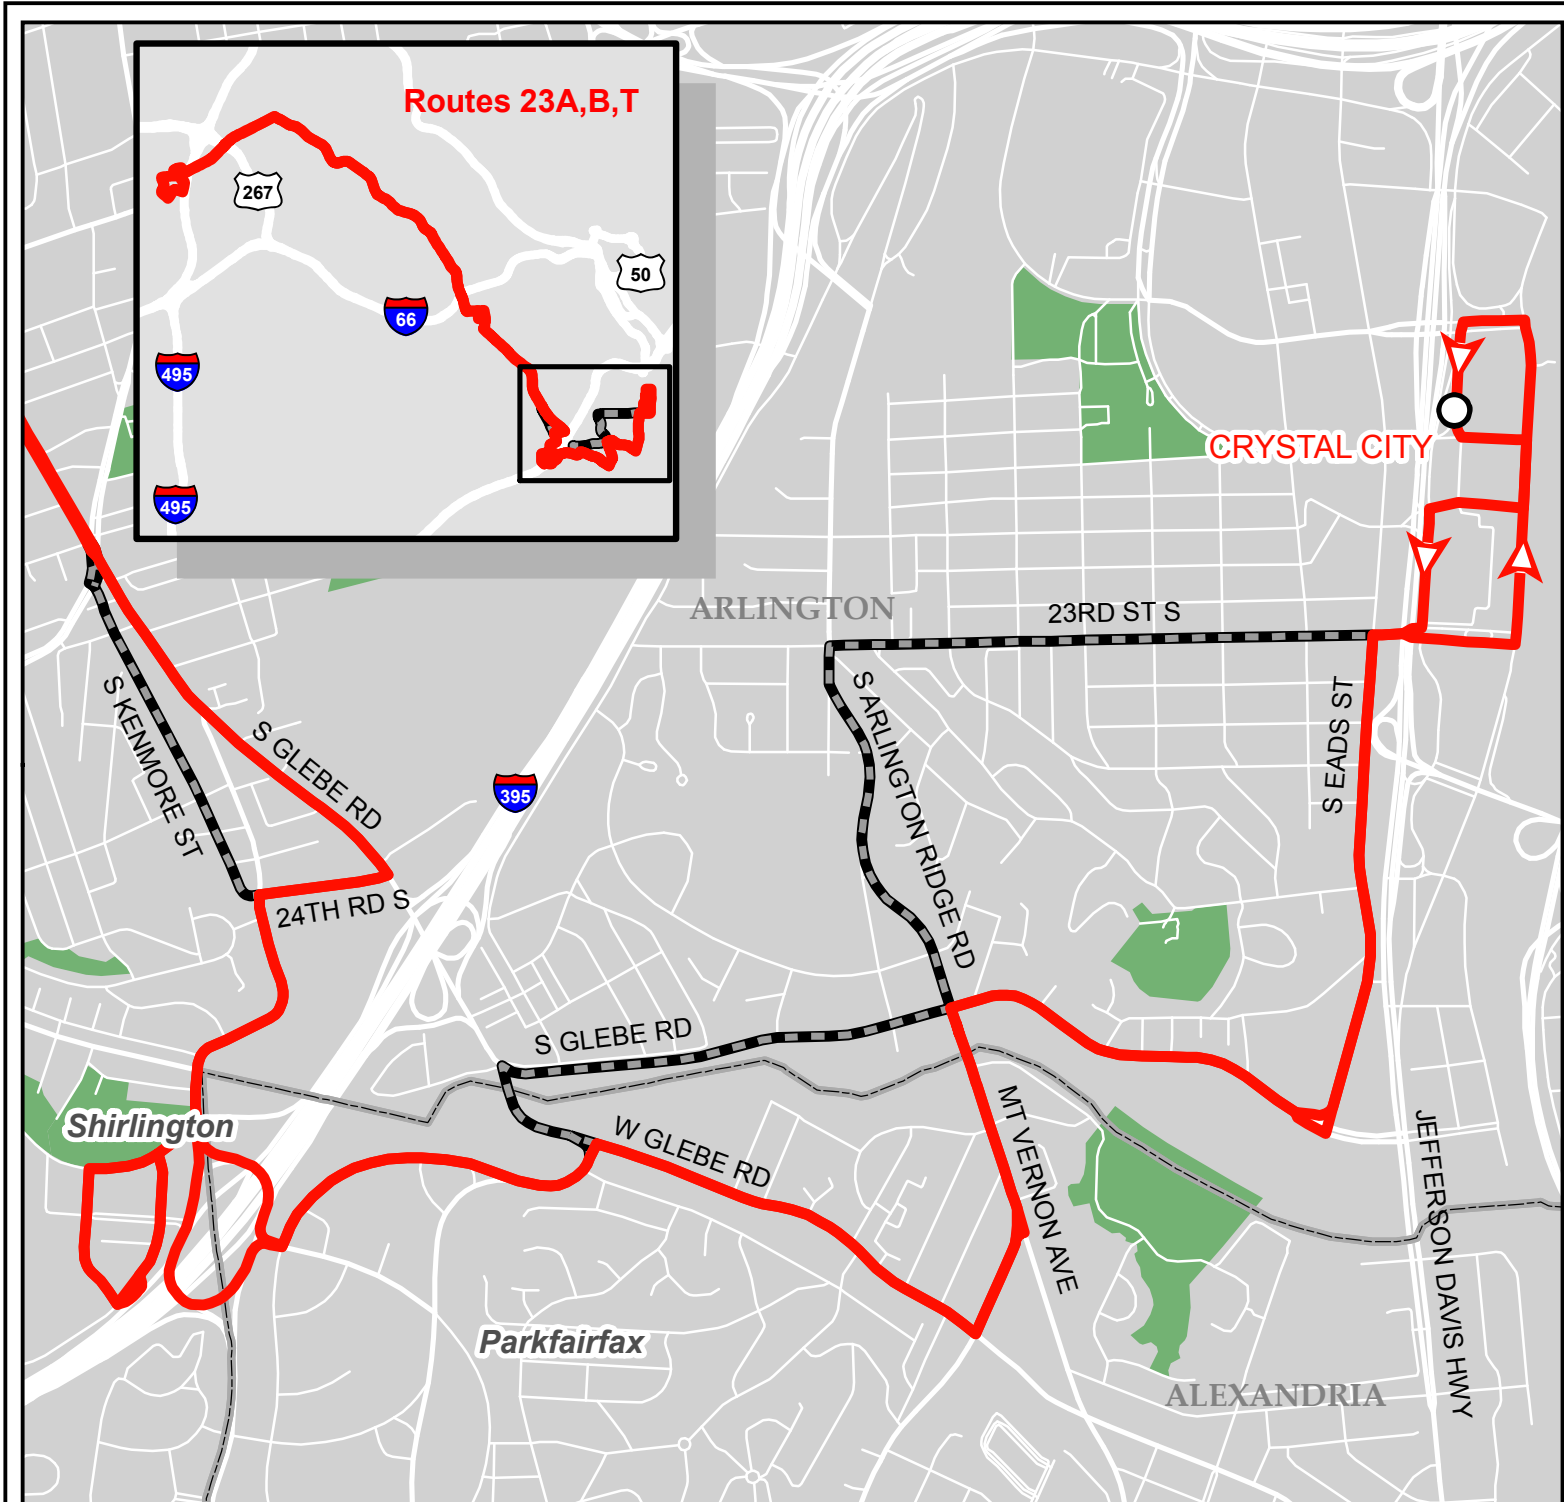

# Metrobus Snow Detour Map

**23A, 23B, 23T**

McLean-Crystal City Line

**Legend**

-  Rts 23A, 23B, 23T
-  Not Served During Snow

WINTER 2022-2023