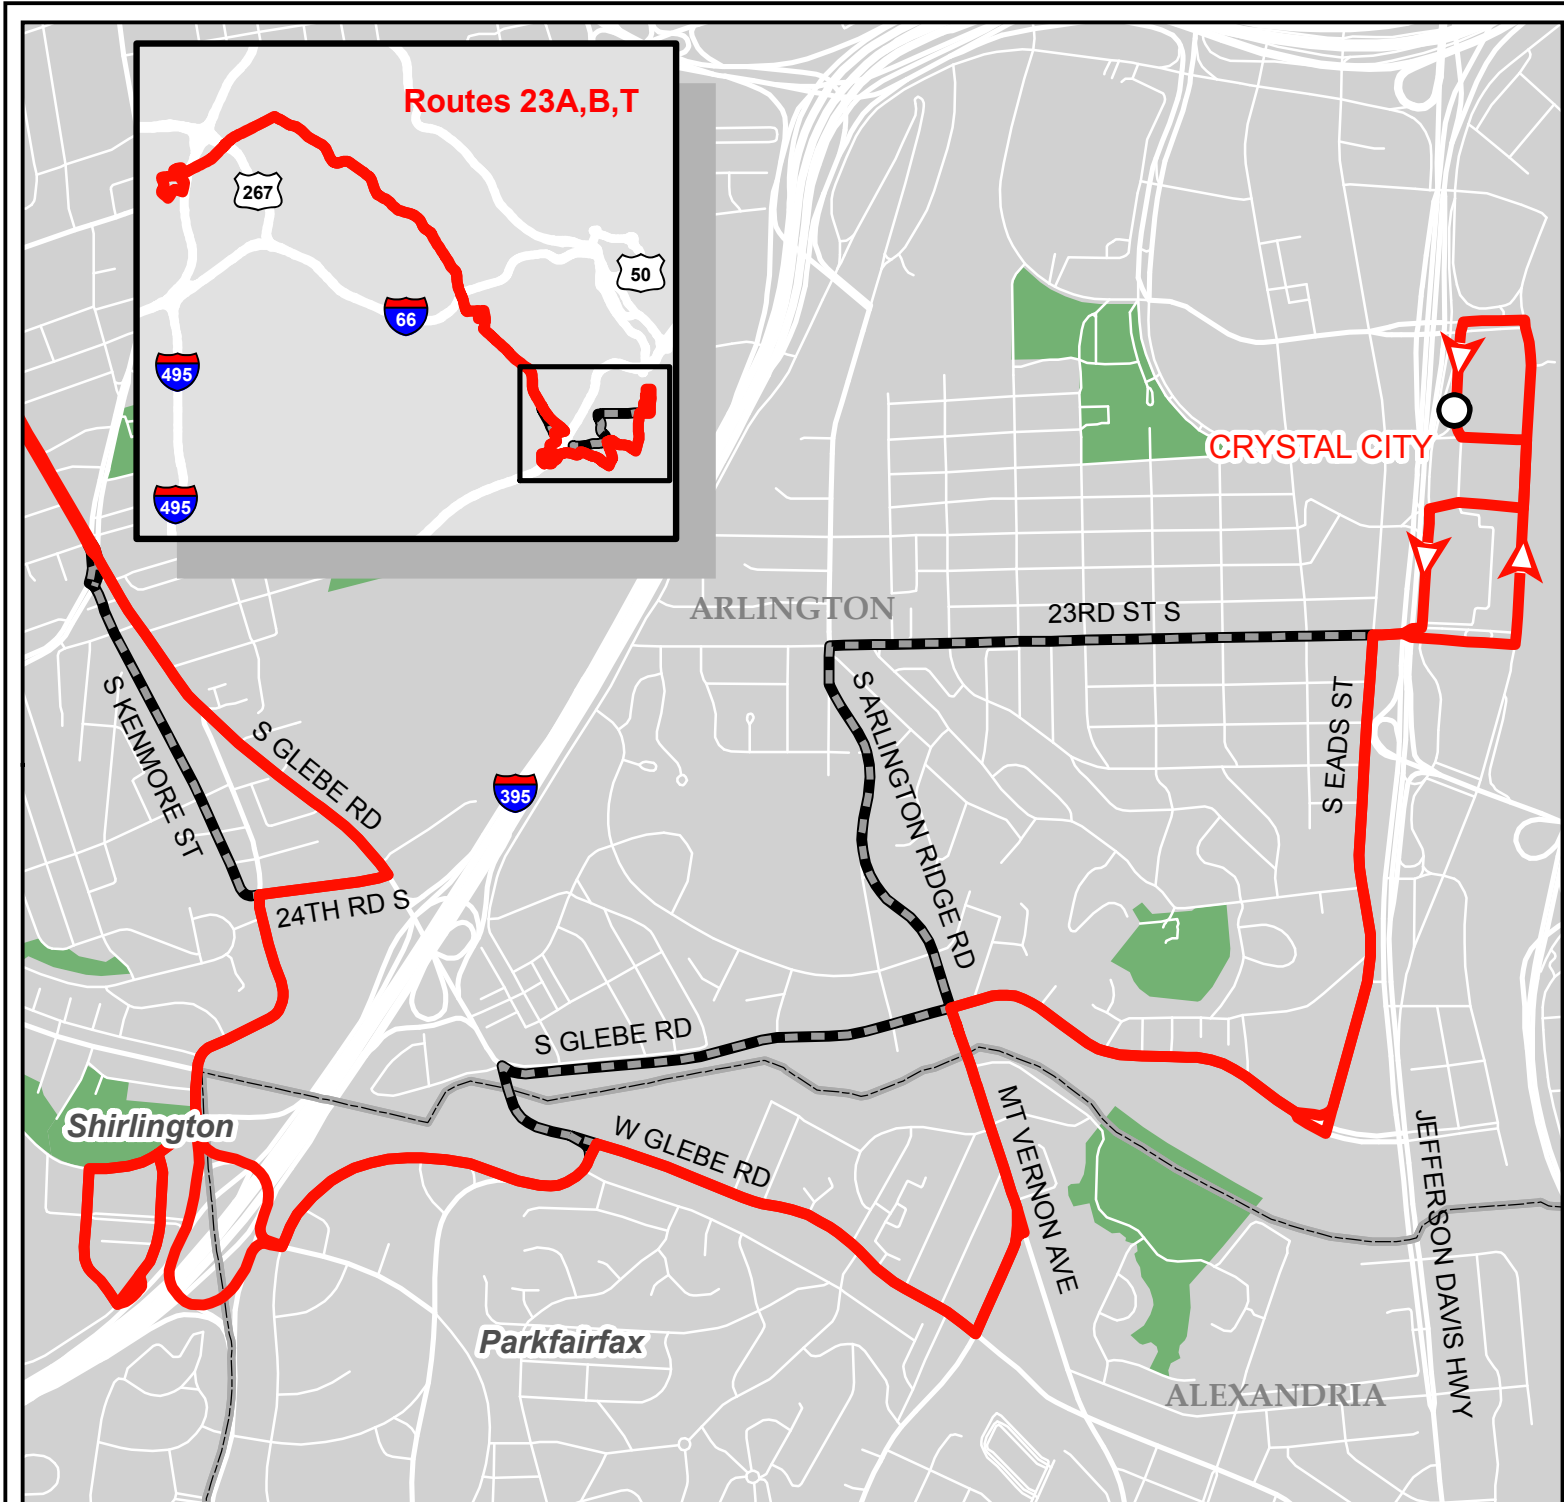

Metrobus Snow Detour Map

23A, 23B, 23T

McLean-Crystal City Line

Legend

-  Rts 23A, 23B, 23T
-  Not Served During Snow

WINTER 2020-2021