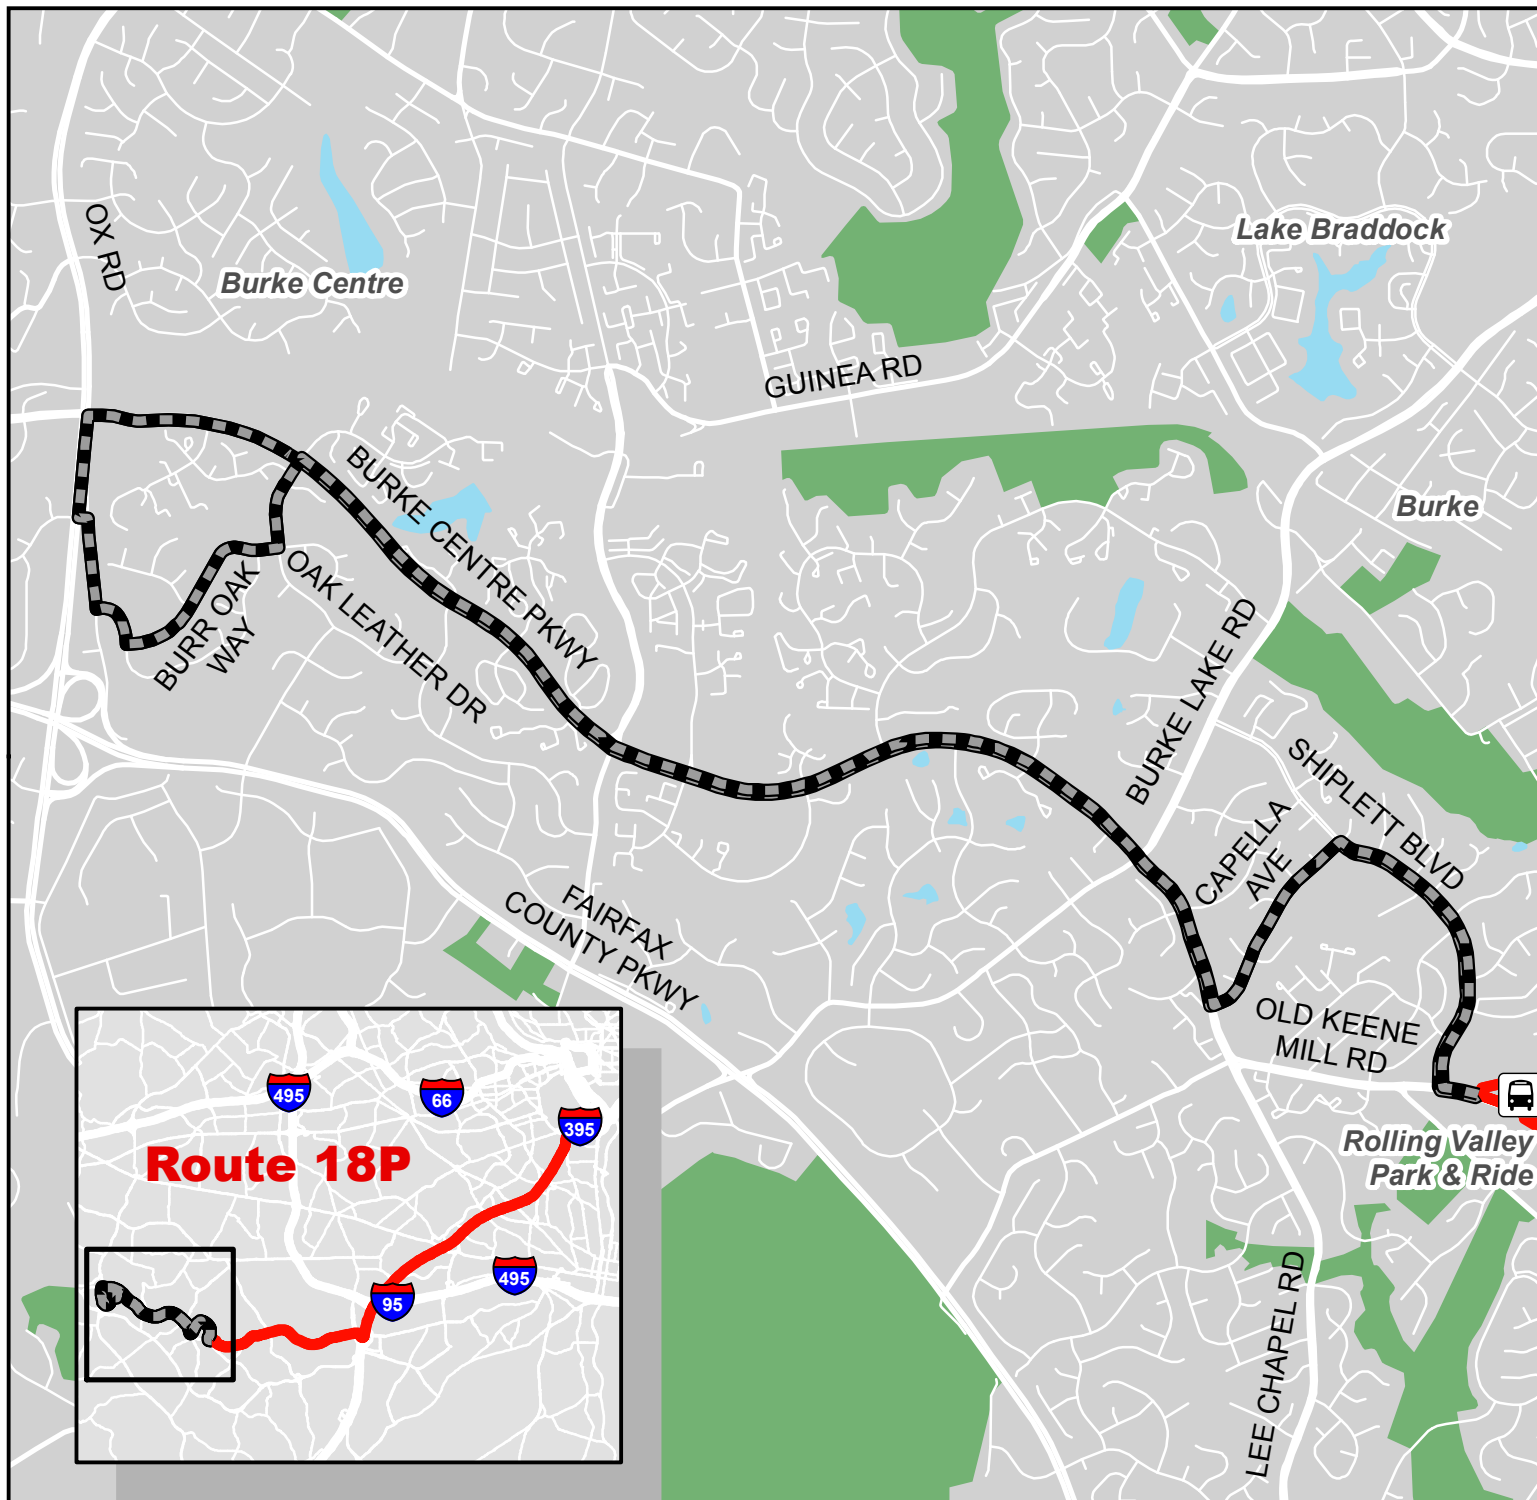

Metrobus Snow Detour Map

18P

Burke Centre Line

Legend

-  18P Snow Routing
-  Not Served During Snow

WINTER 2022-2023