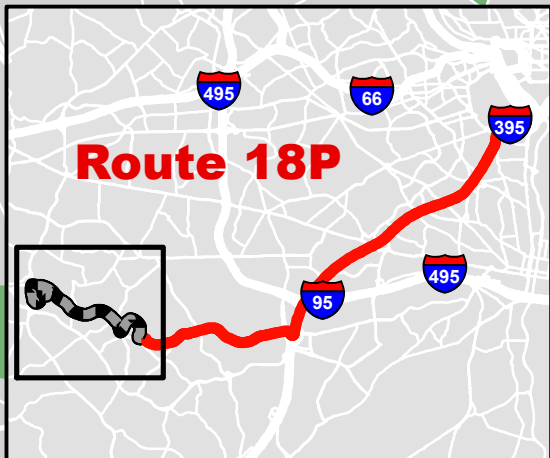

Metrobus Snow Detour Map

18P

Burke Centre Line

Legend

-  18P Snow Routing
-  Not Served During Snow

WINTER 2022-2023