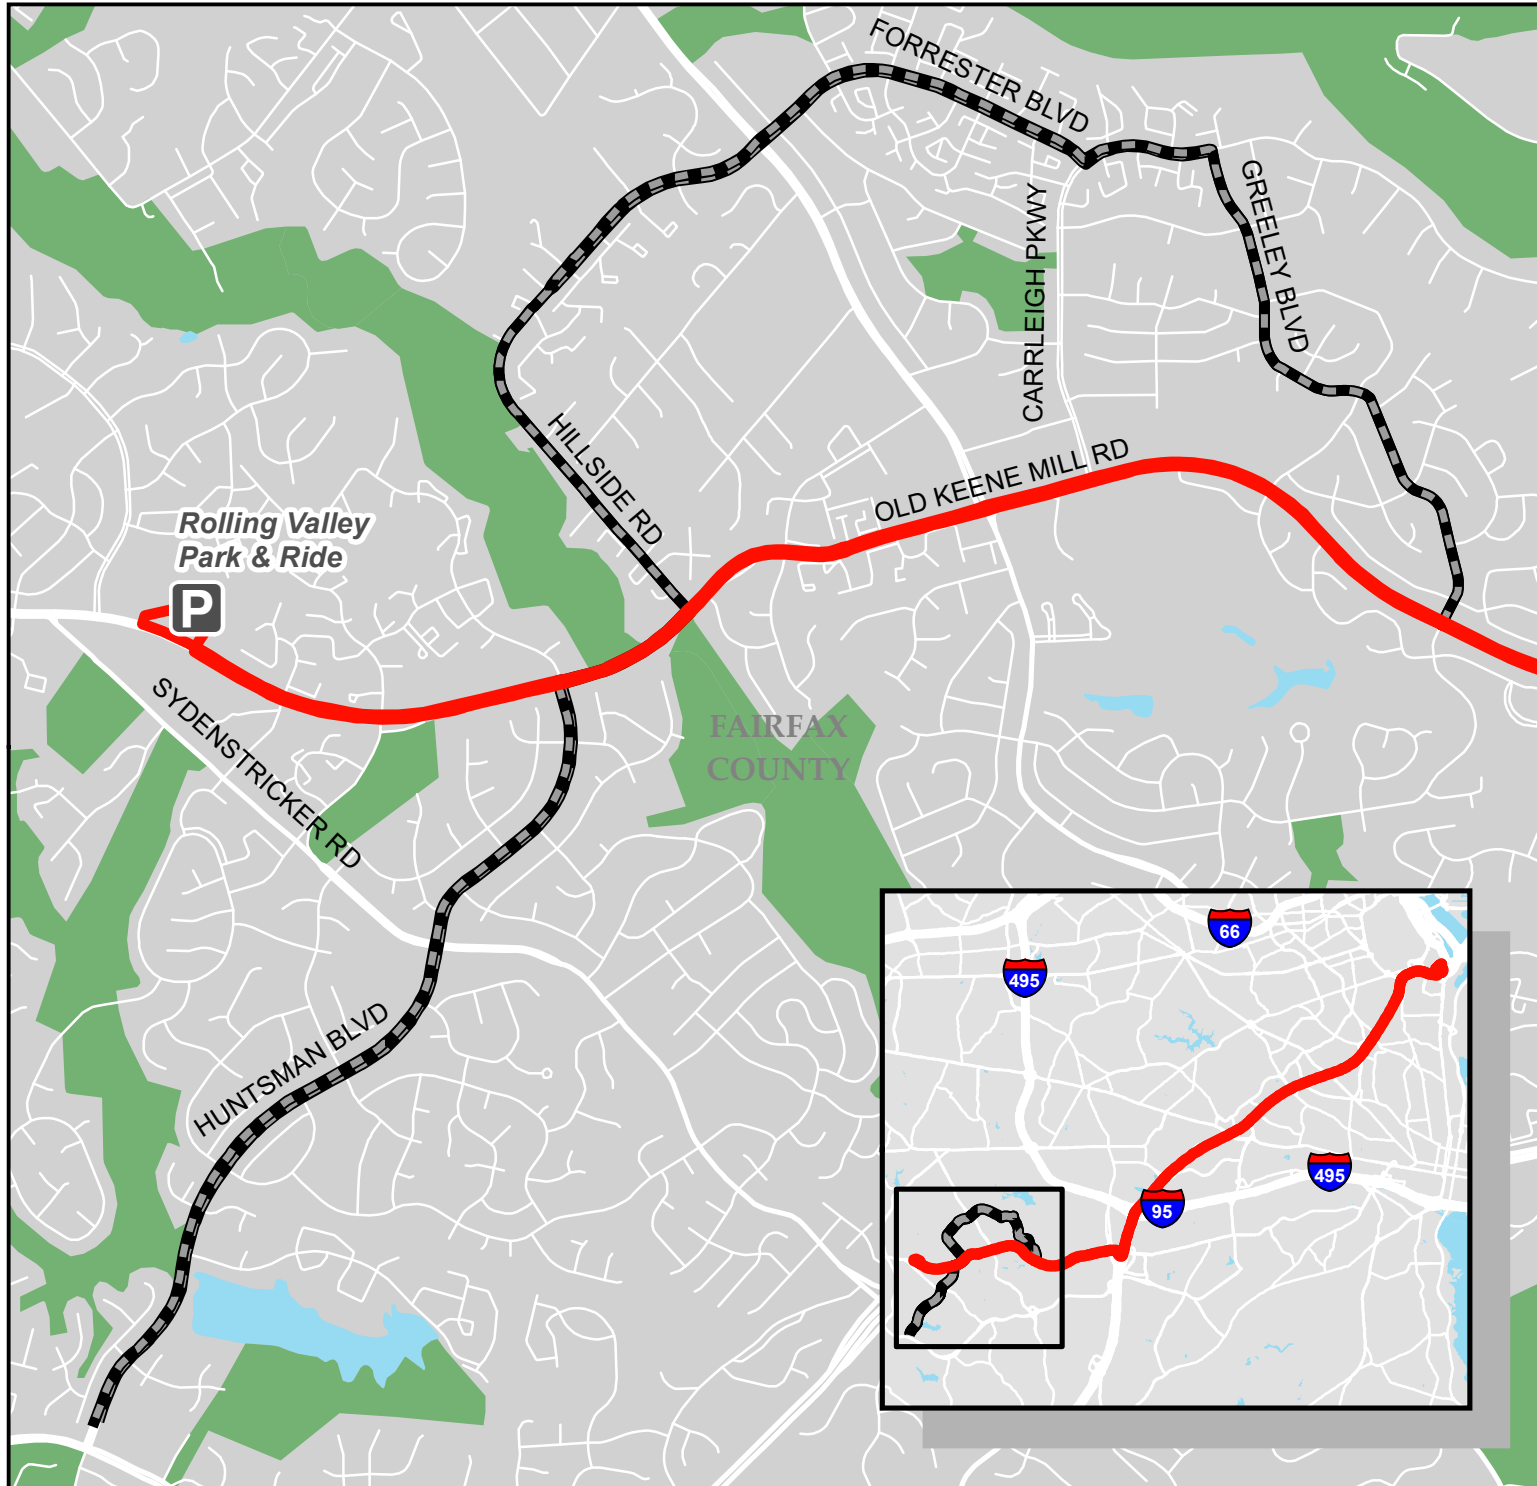

Metrobus Snow Detour Map

18G

Orange Hunt

Legend

-  18G Snow Detour
-  Not Served During Snow

WINTER 2022-2023