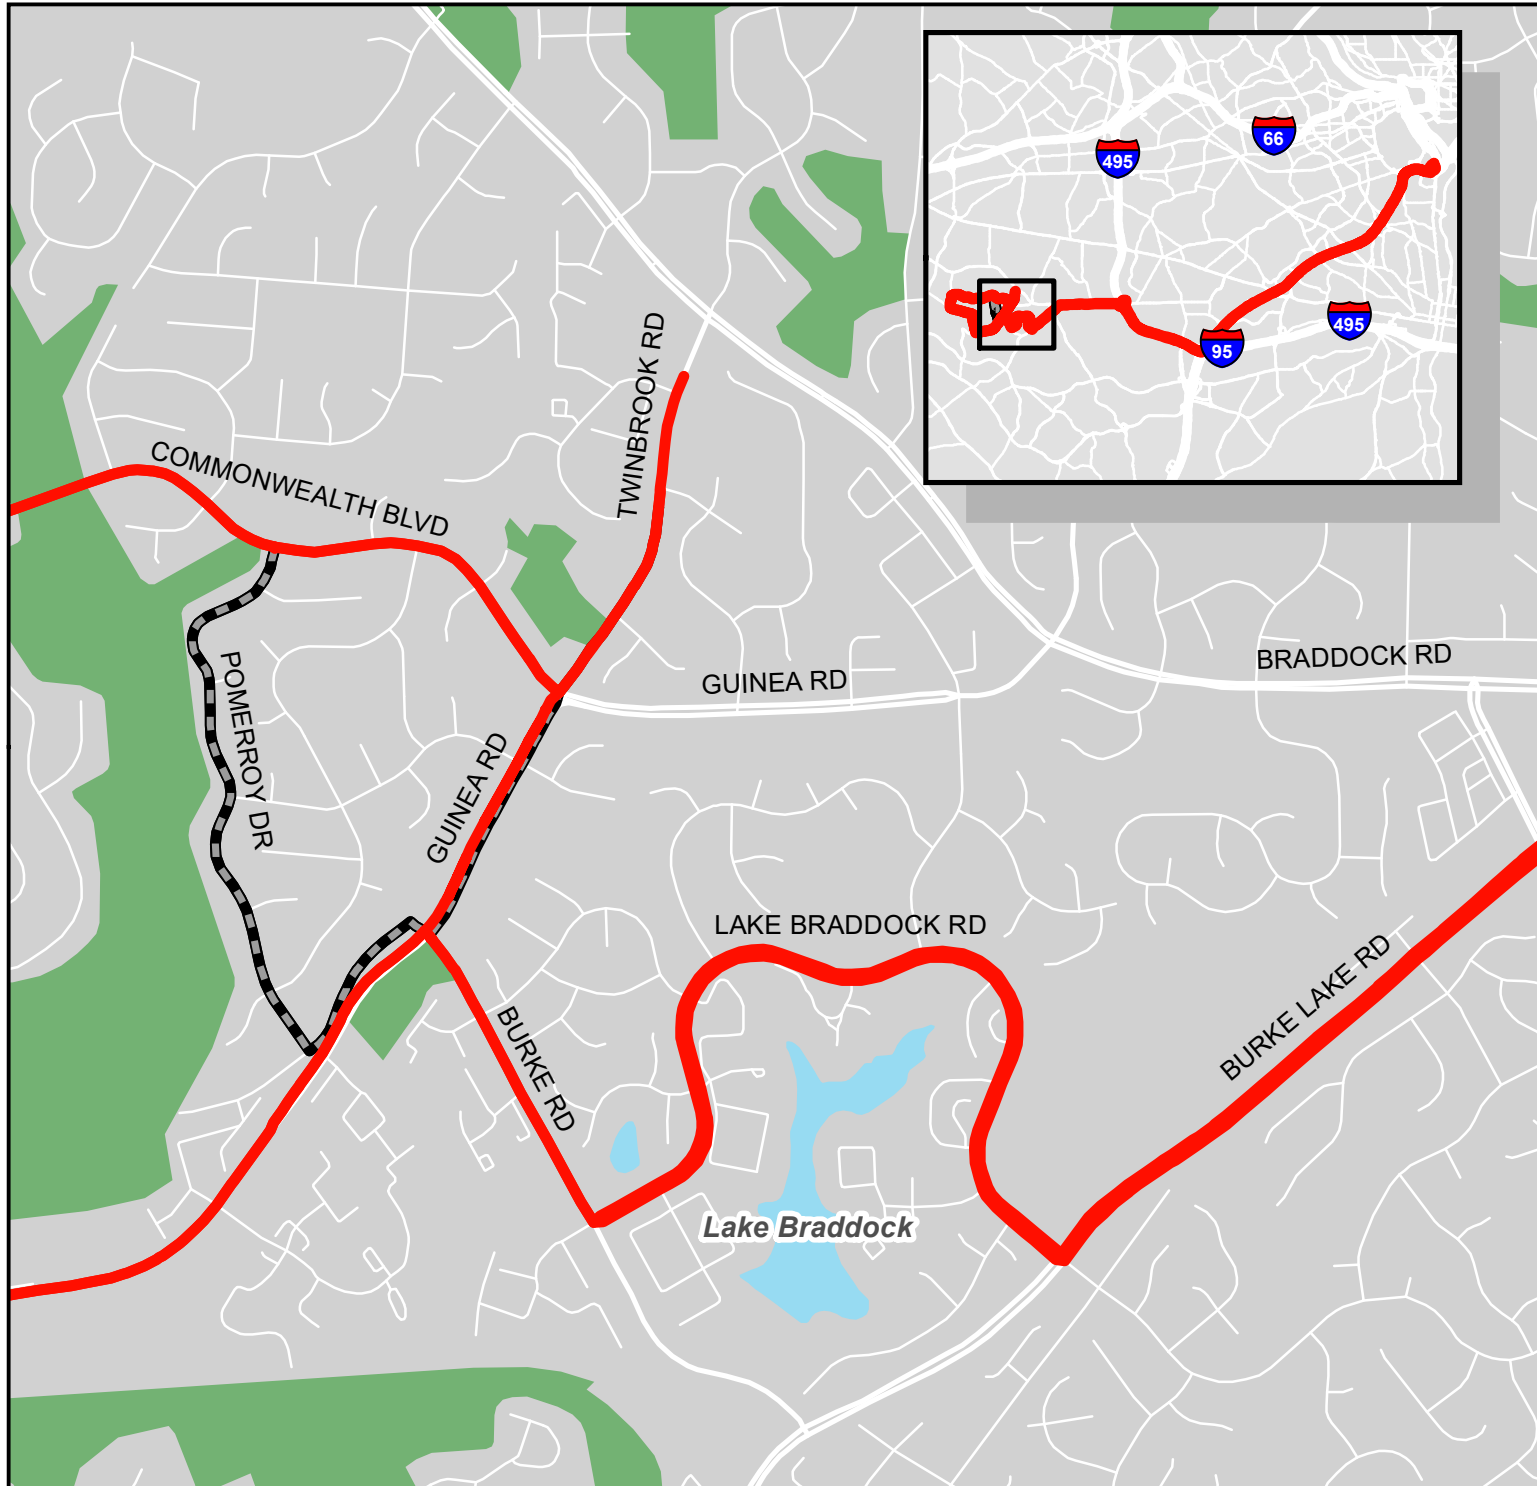

# Metrobus Snow Detour Map

**17K**  
Kings Park Express

**Legend**

-  17K Snow Detour
-  Not Served During Snow

WINTER 2022-2023