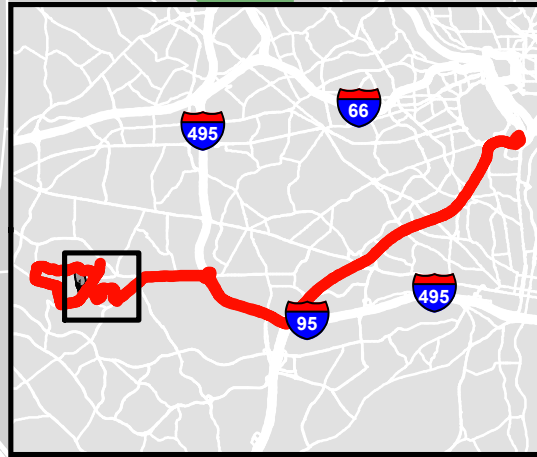

# Metrobus Snow Detour Map

**17K**  
Kings Park Express

**Legend**

-  17K Snow Detour
-  Not Served During Snow

WINTER 2022-2023