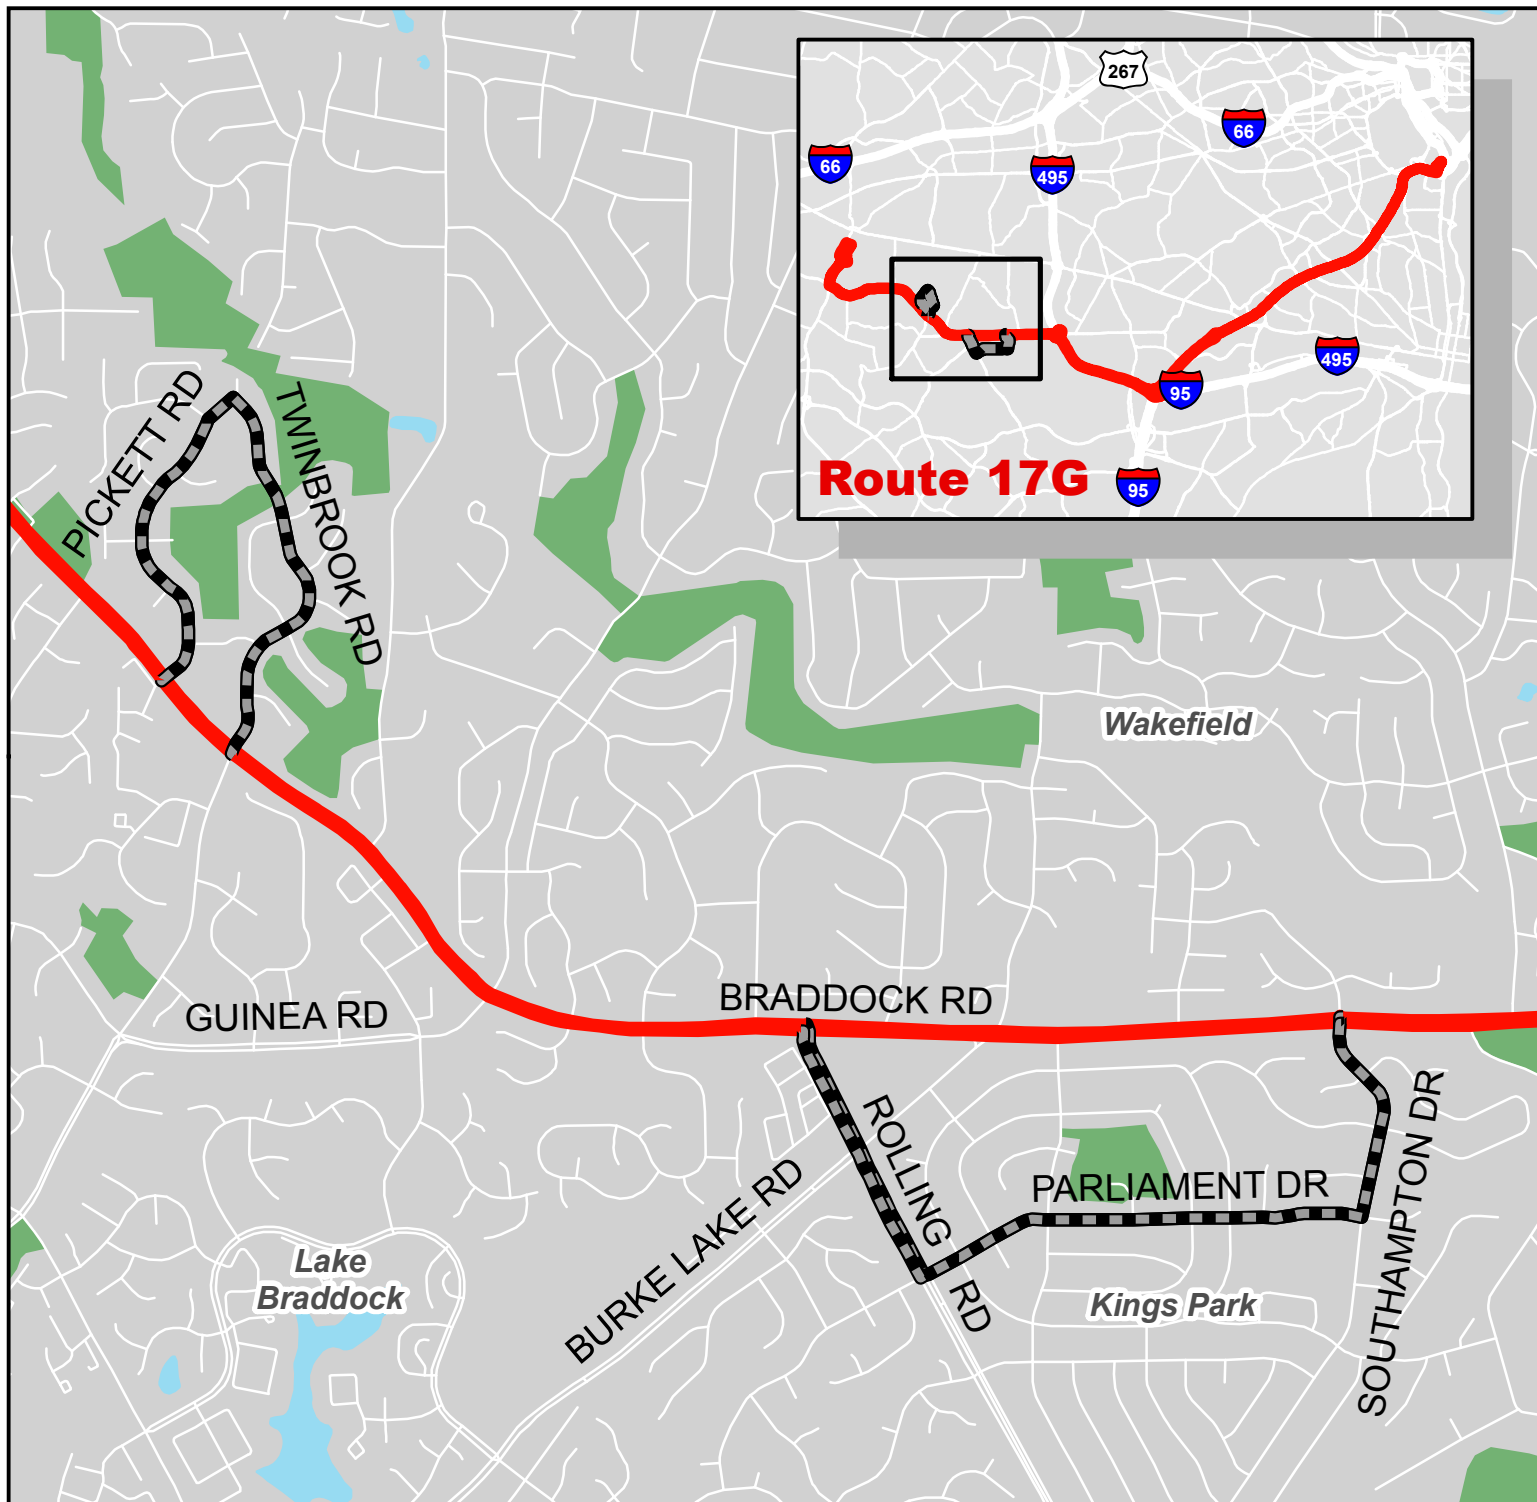

Metrobus Snow Detour Map

17G

Kings Park Express Line

Legend

-  17G Snow Routing
-  Not Served During Snow

WINTER 2022-2023