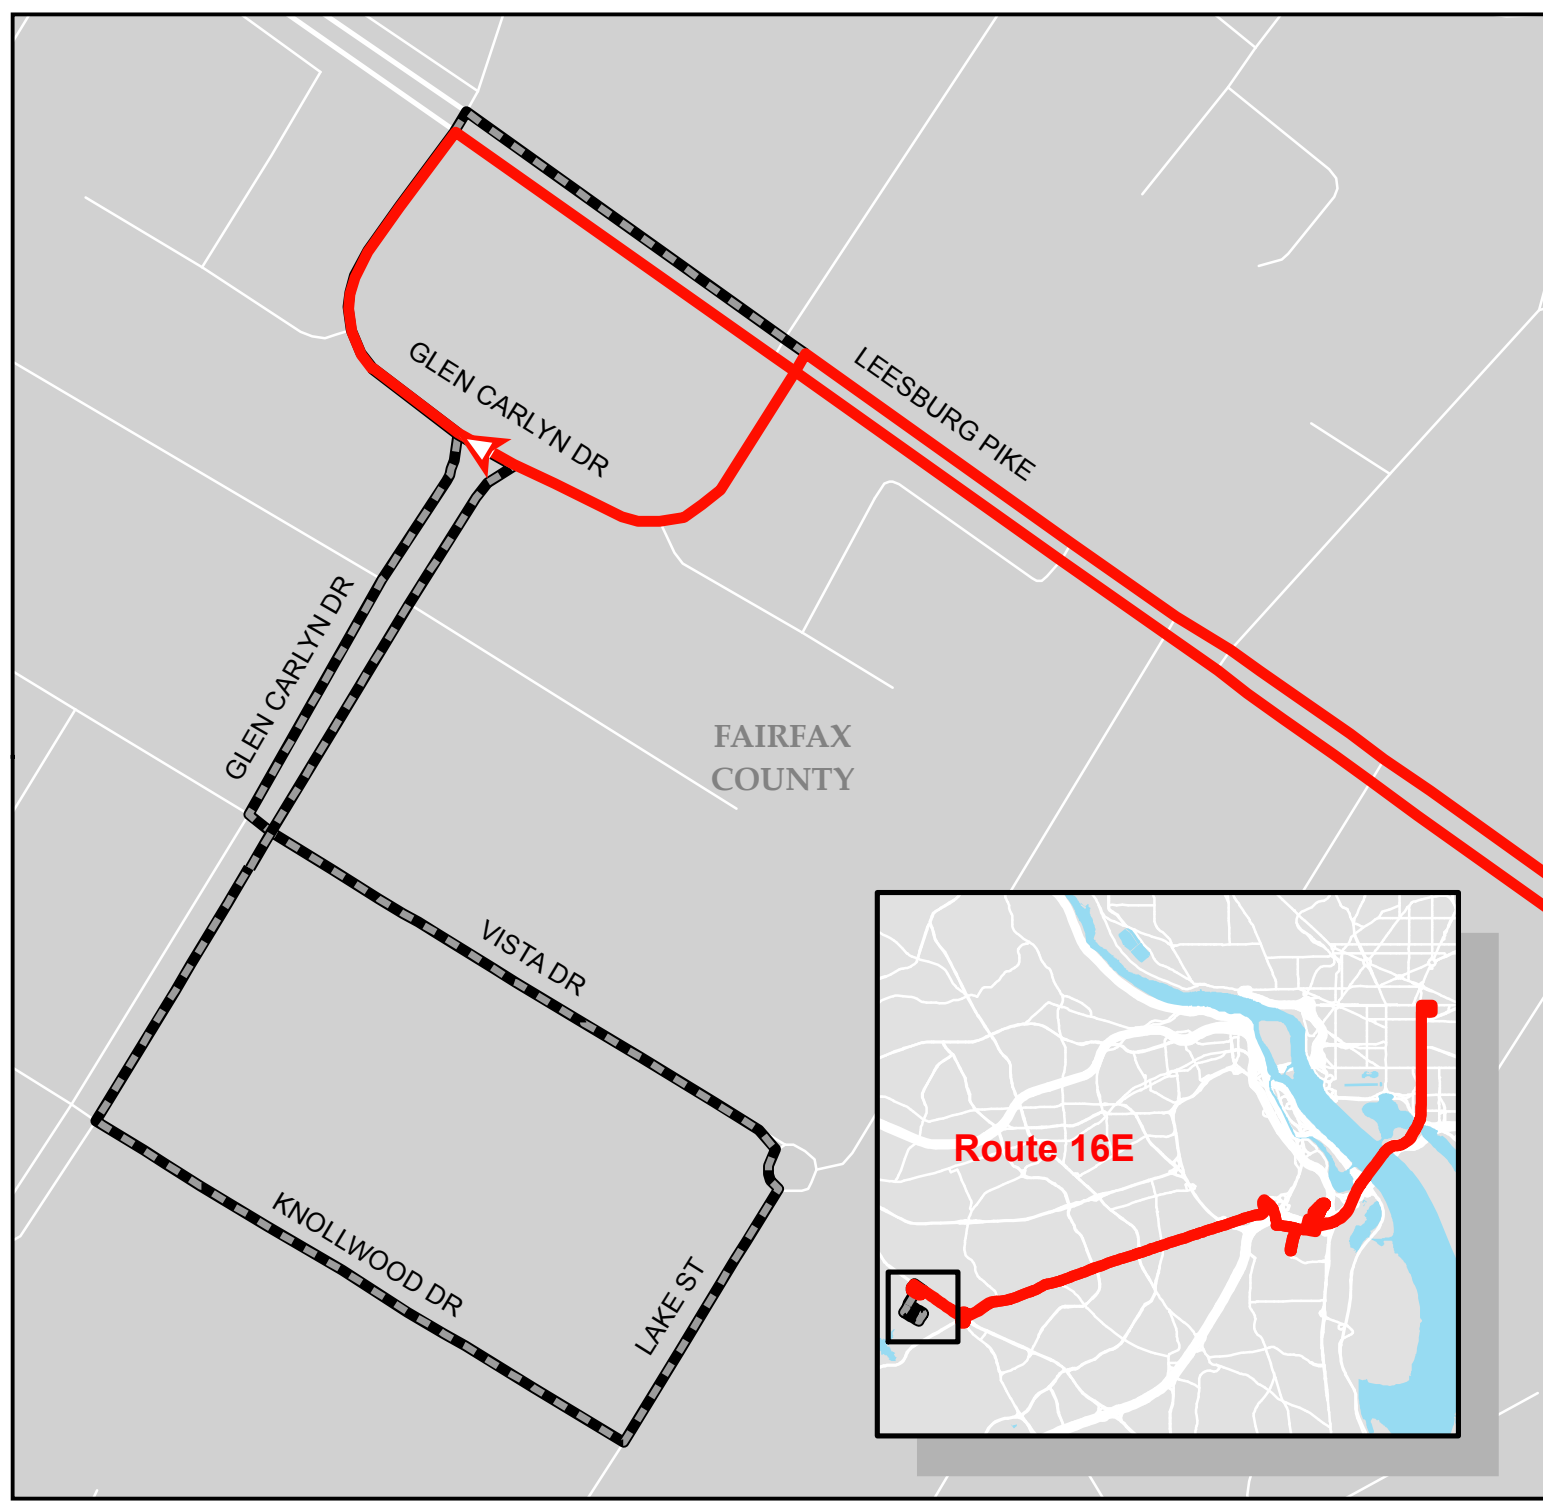

Metrobus Snow Detour Map

16E
Columbia Pike Line

Legend

-  Rt 16E
-  Not Served During Snow

WINTER 2020-2021