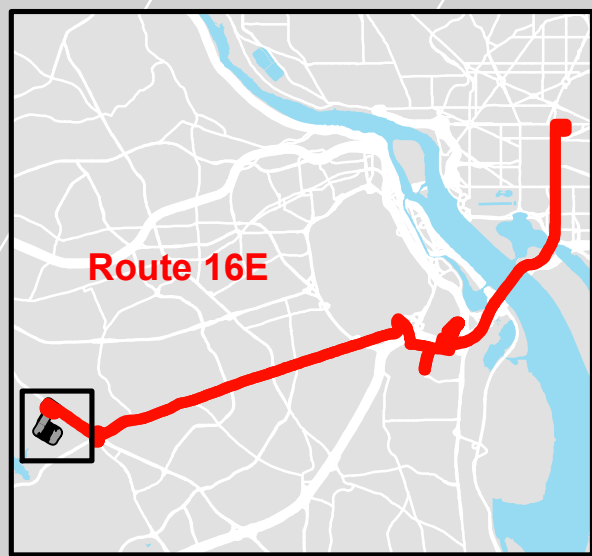

Metrobus Snow Detour Map

16E
Columbia Pike Line

Legend

-  Rt 16E
-  Not Served During Snow

WINTER 2020-2021