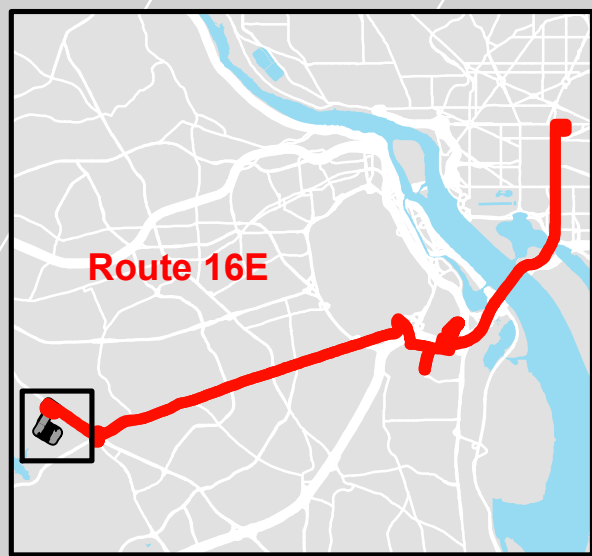

# Metrobus Snow Detour Map

**16E**  
Columbia Pike Line

**Legend**

-  Rt 16E
-  Not Served During Snow

WINTER 2022-2023