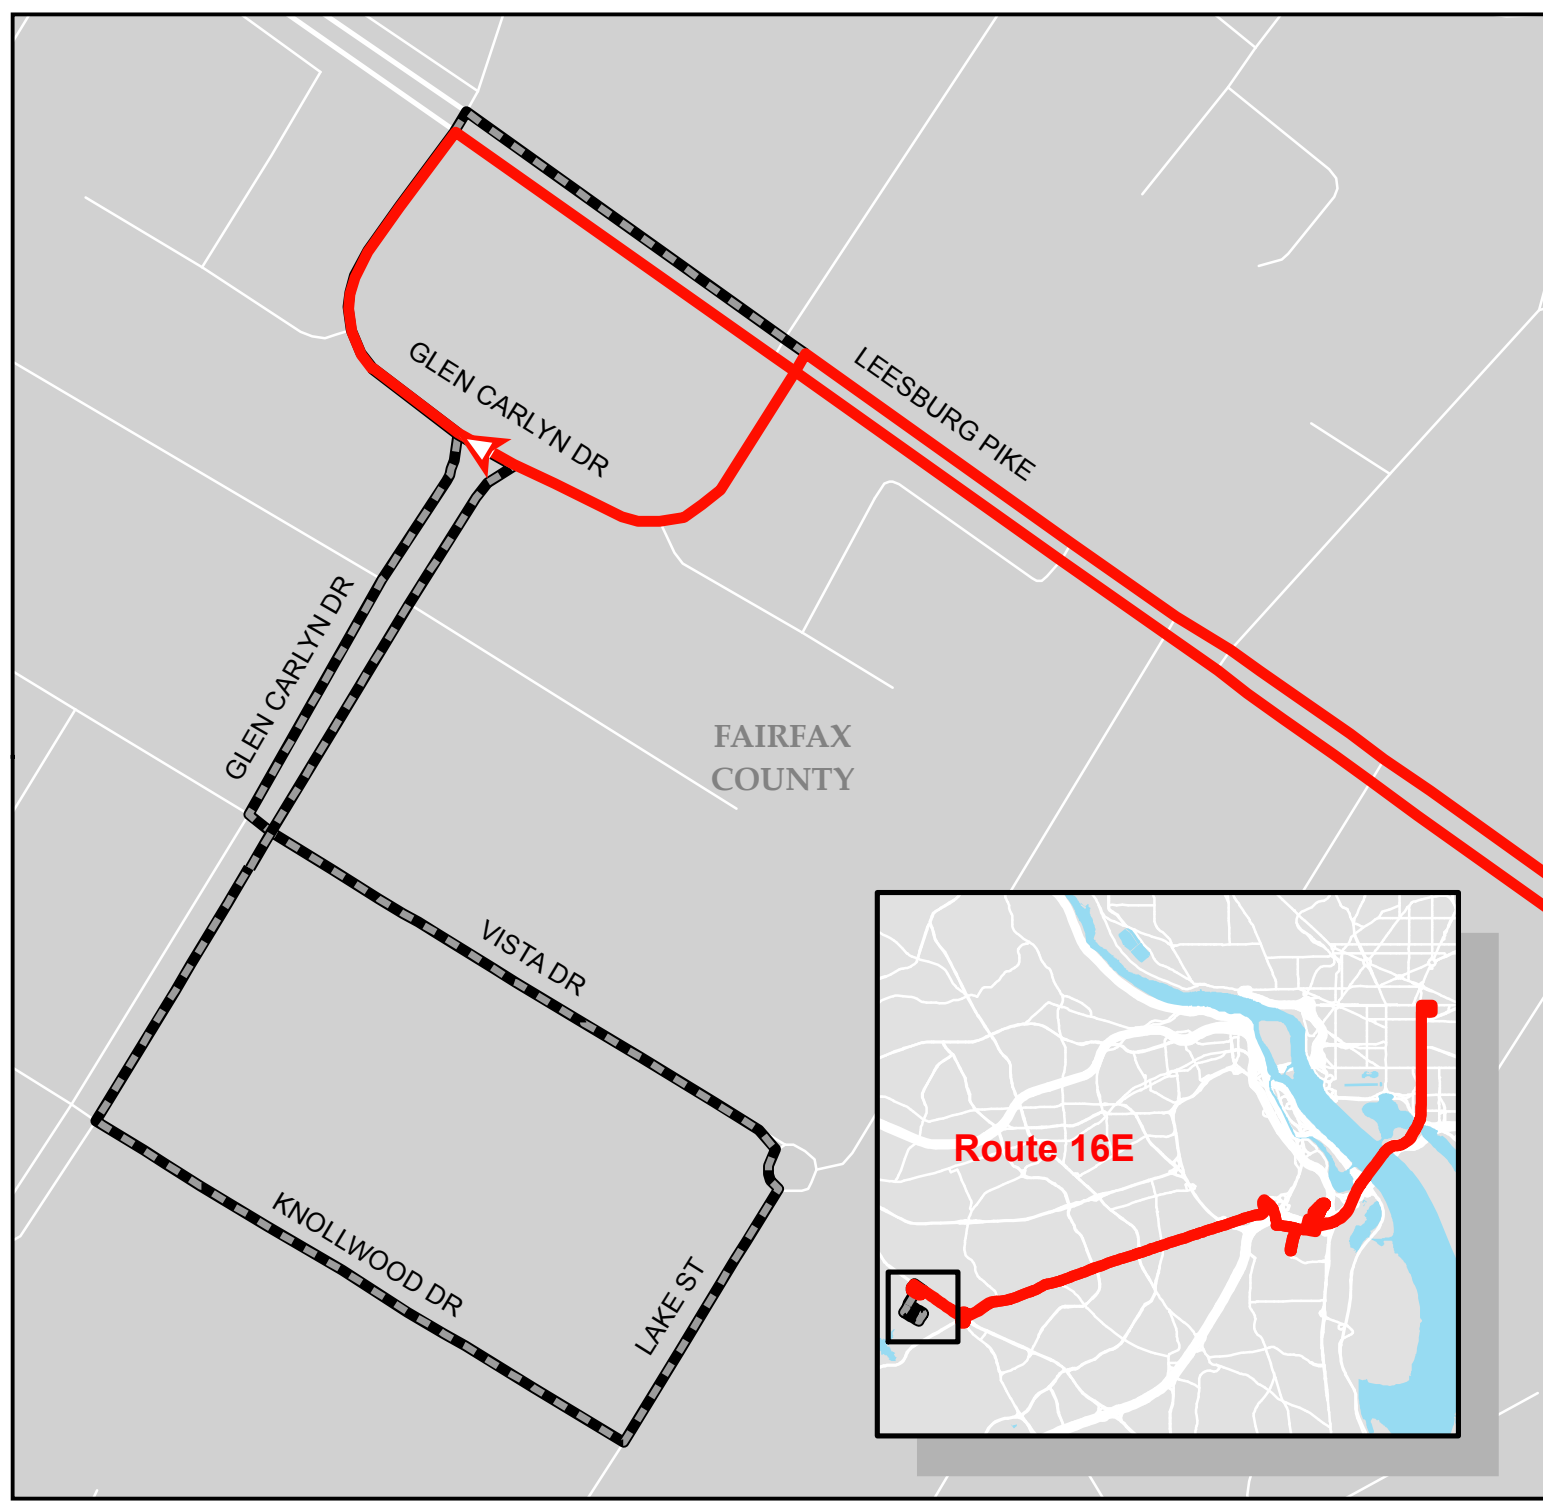

# Metrobus Snow Detour Map

**16E**  
Columbia Pike Line

**Legend**

-  Rt 16E
-  Not Served During Snow

WINTER 2022-2023