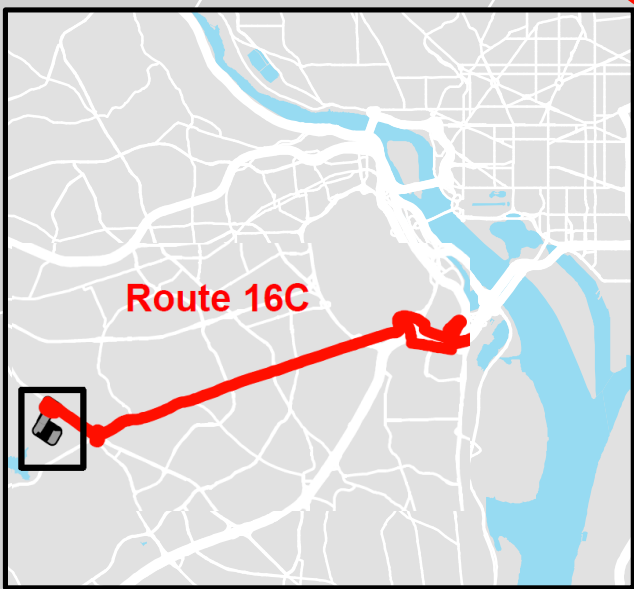

# Metrobus Snow Detour Map

**16C**

Columbia Pike Line

LIGHT SNOW DETOUR

**Legend**

-  Rt 16C
-  Not Served During Snow

WINTER 2020-2021