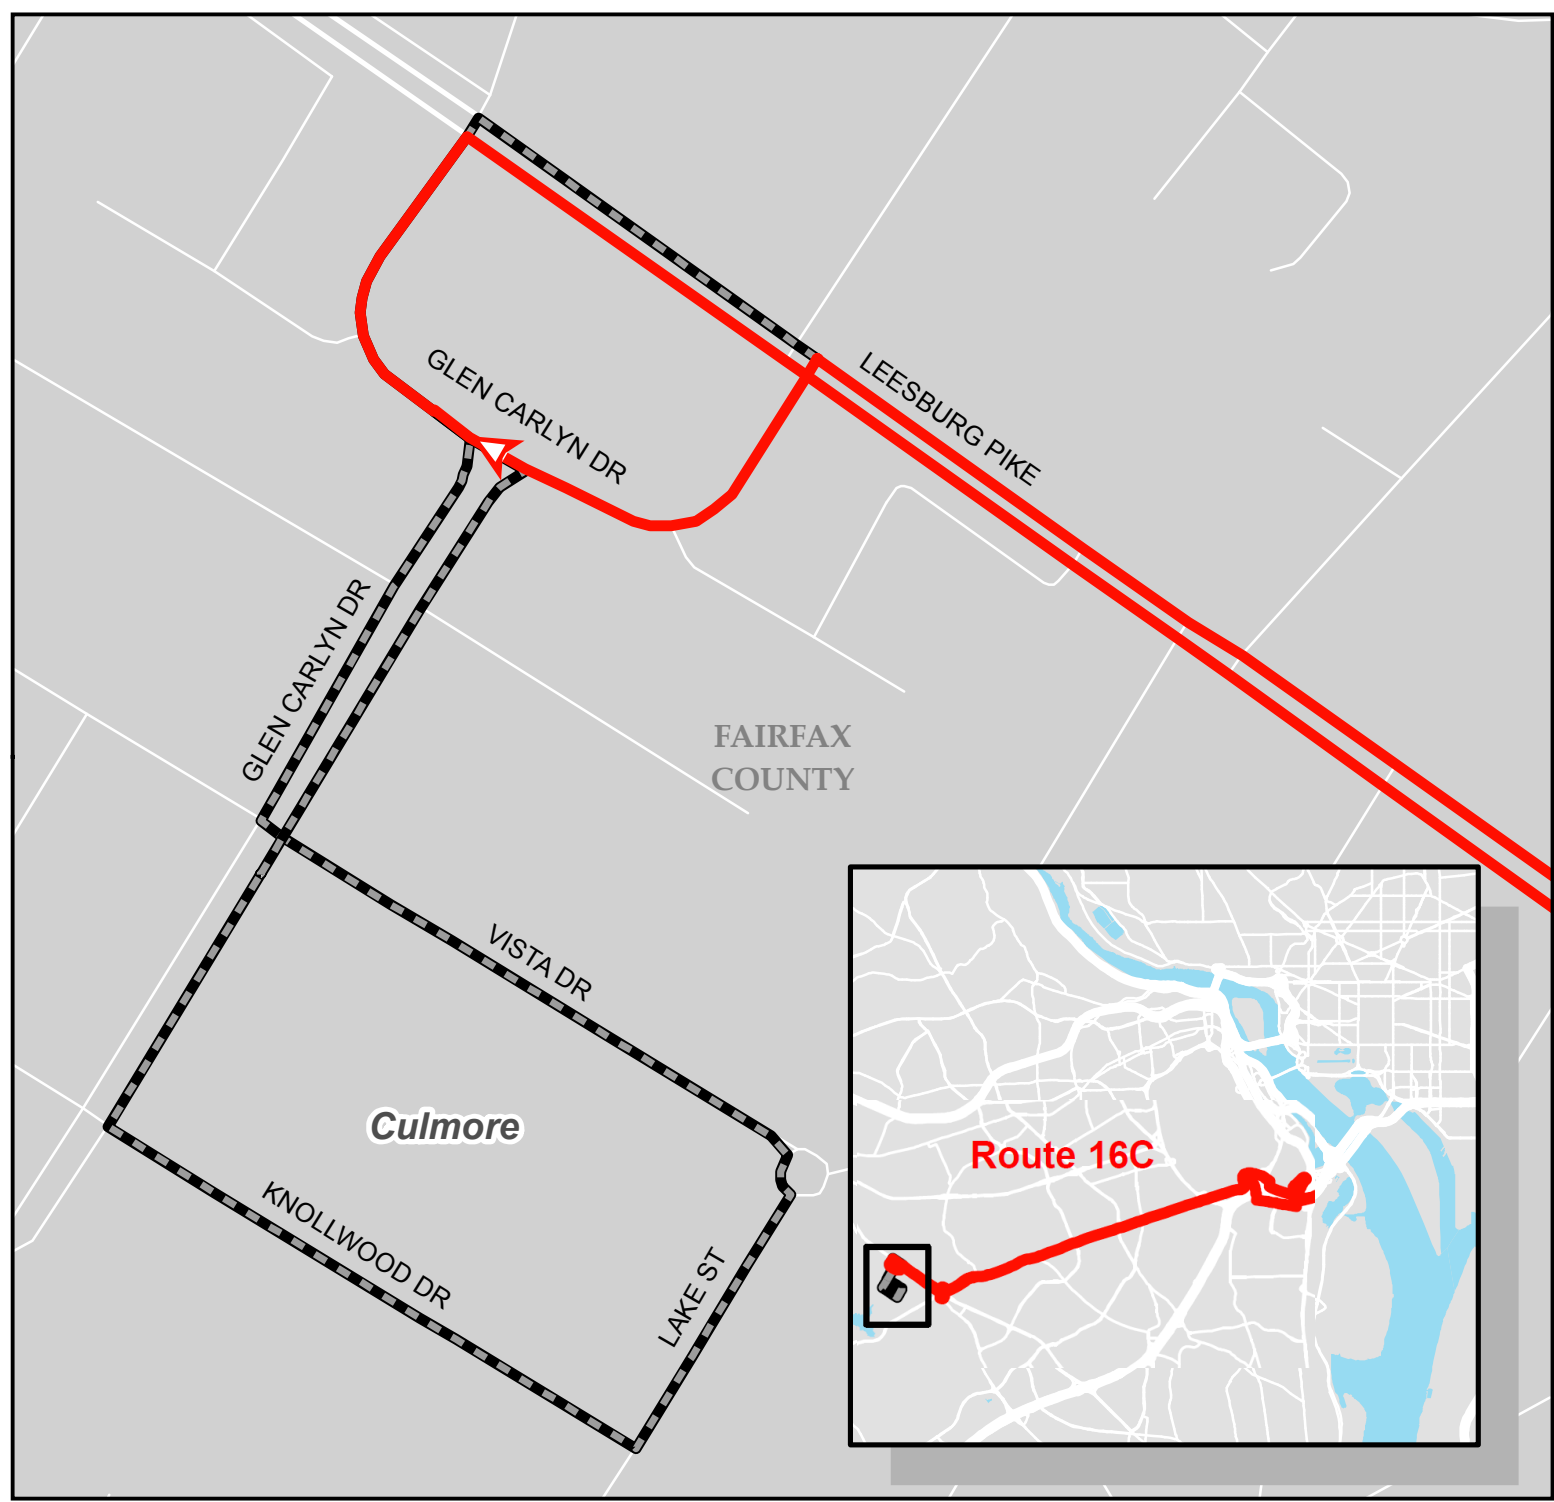

# Metrobus Snow Detour Map

**16C**

Columbia Pike Line

LIGHT SNOW DETOUR

**Legend**

-  Rt 16C
-  Not Served During Snow

WINTER 2020-2021