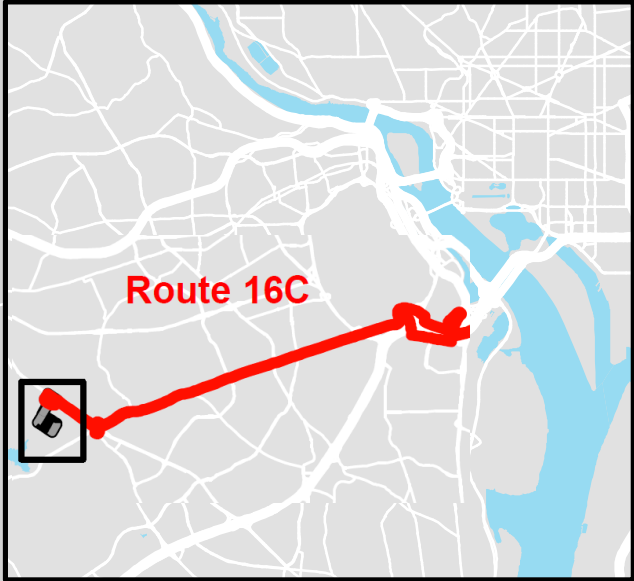

# Metrobus Snow Detour Map

**16C**

Columbia Pike Line

LIGHT SNOW DETOUR

**Legend**

-  Rt 16C
-  Not Served During Snow