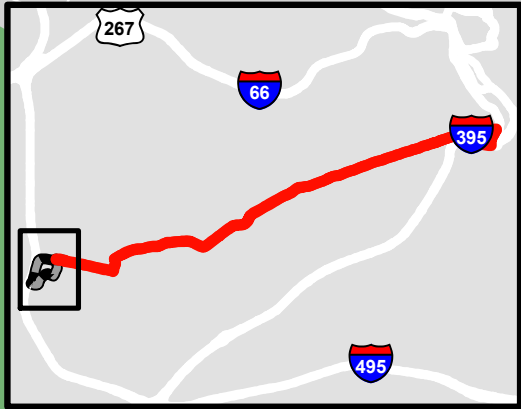

Metrobus Snow Detour Map

16A

Columbia Pike Line

Legend

- 16A Snow Detour
- Not Served During Snow
- Roads
- Parks

WINTER 2020-2021