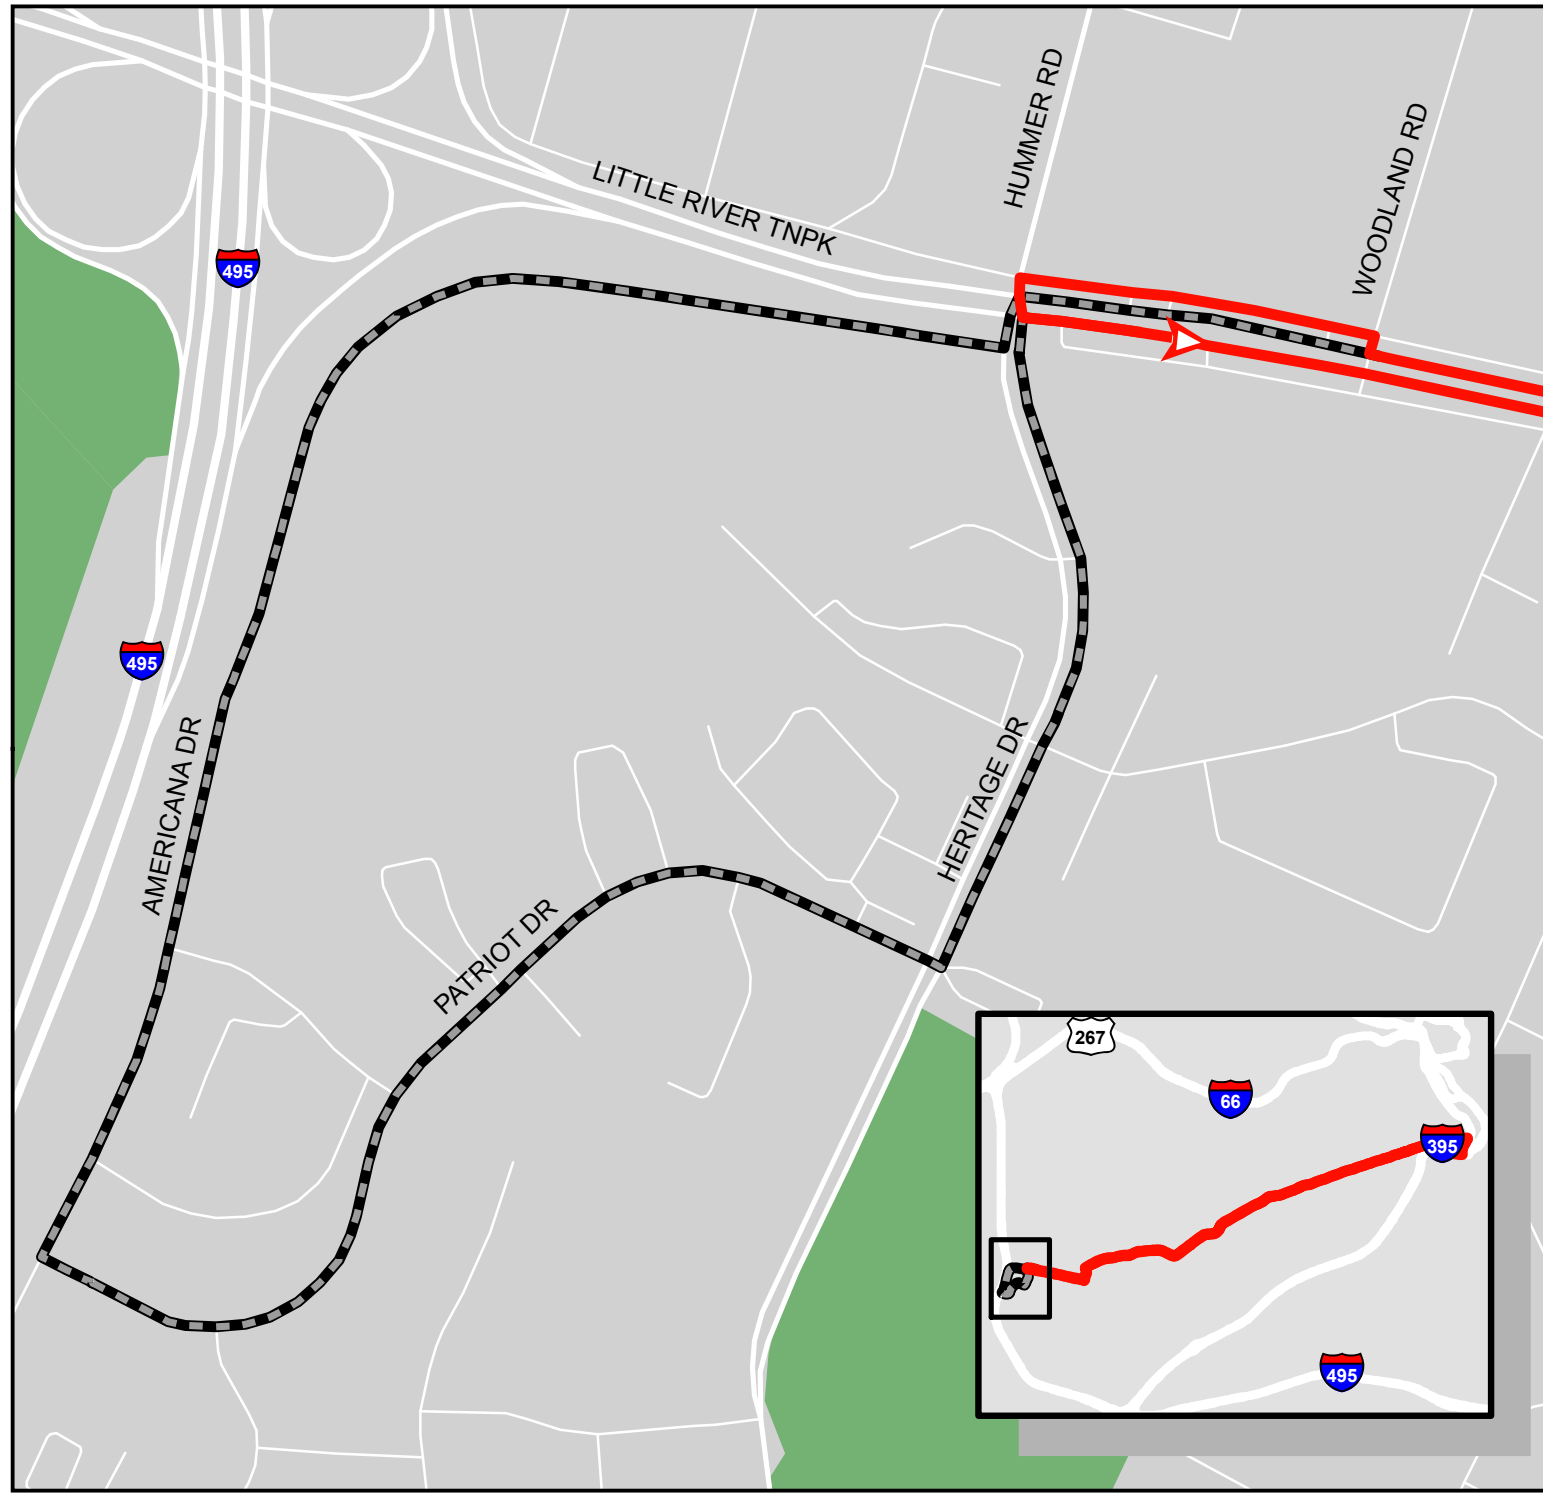

Metrobus Snow Detour Map

16A

Columbia Pike Line

Legend

-  16A Snow Detour
-  Not Served During Snow
-  Roads
-  Parks

WINTER 2022-2023