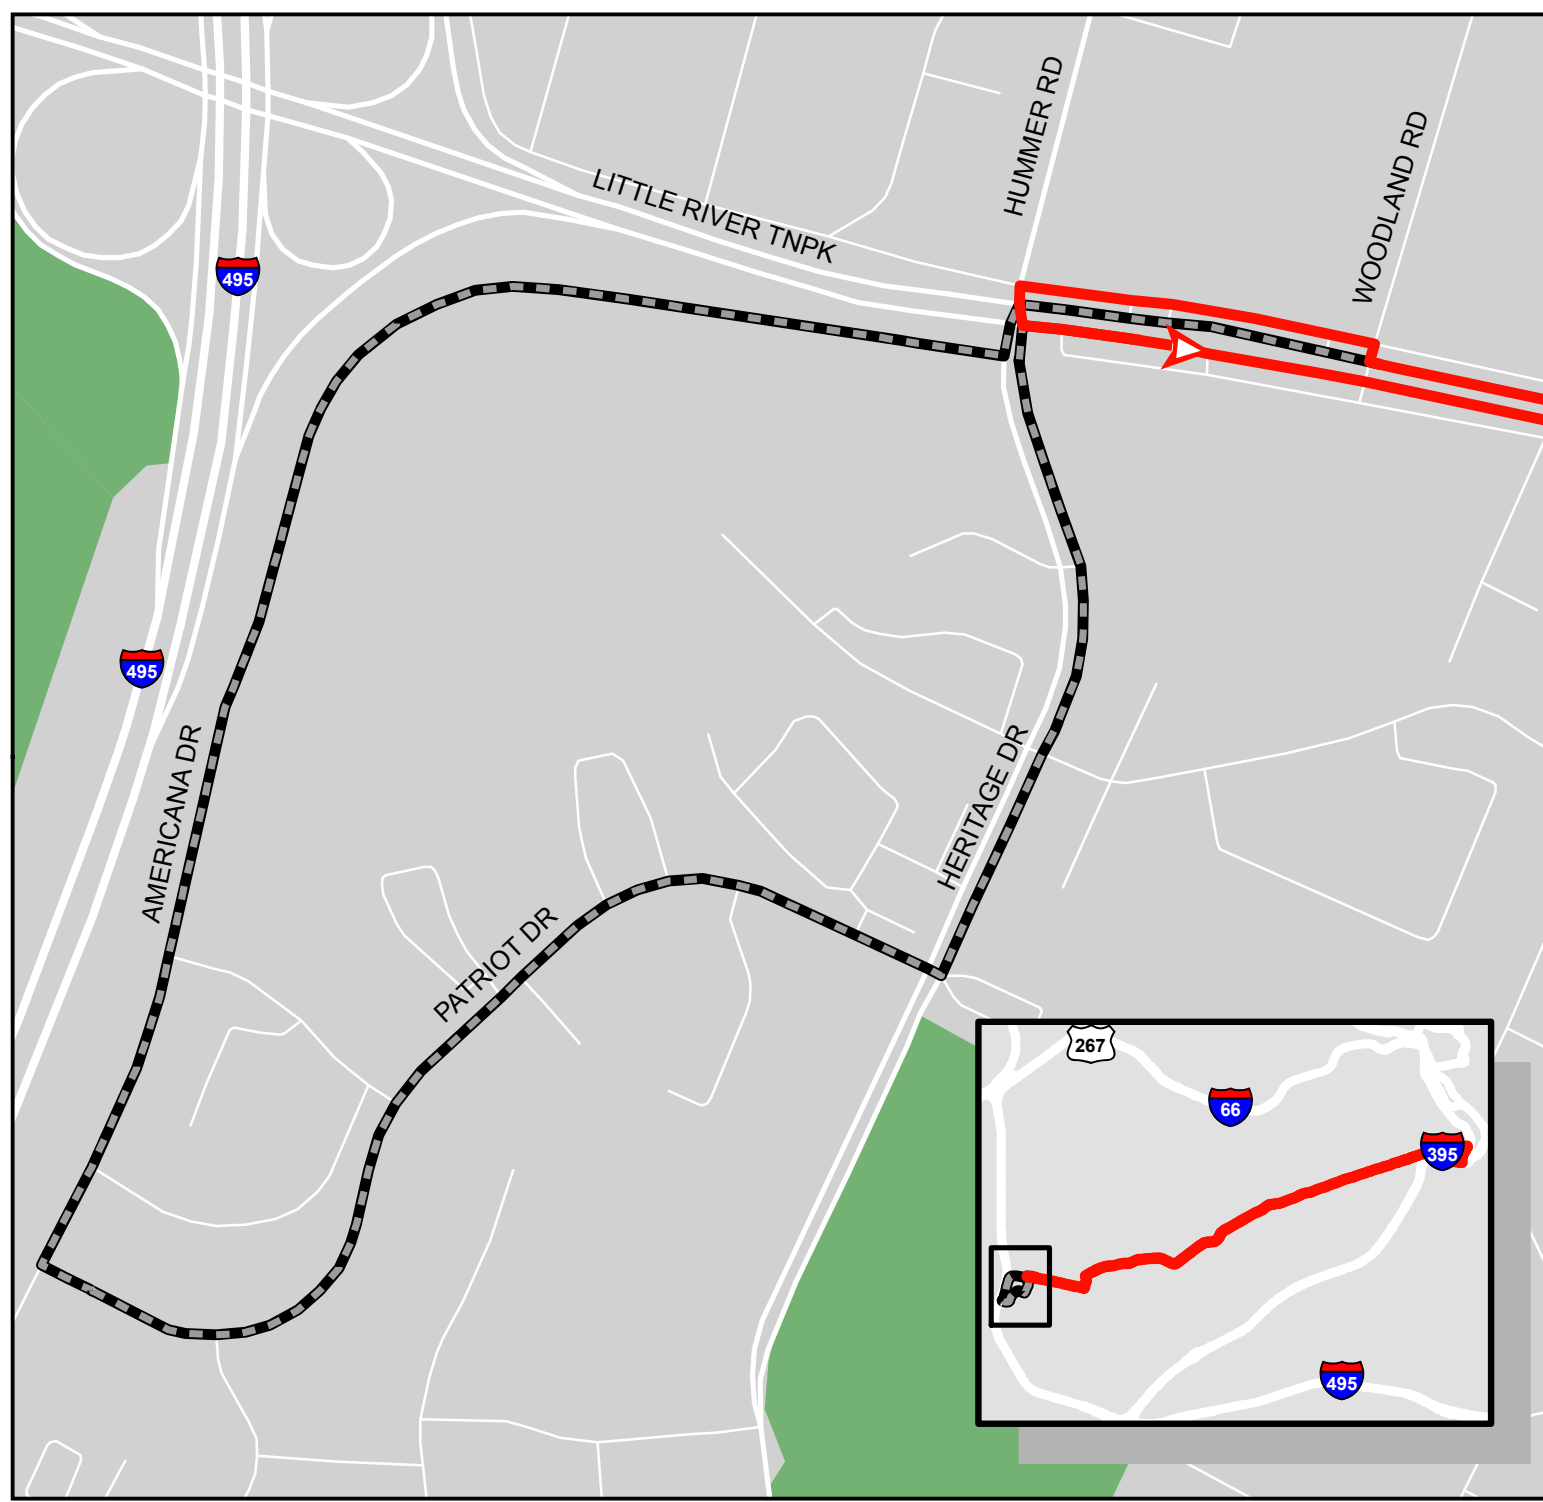

Metrobus Snow Detour Map

16A

Columbia Pike Line

Legend

- 16A Snow Detour
- Not Served During Snow
- Roads
- Parks

WINTER 2020-2021