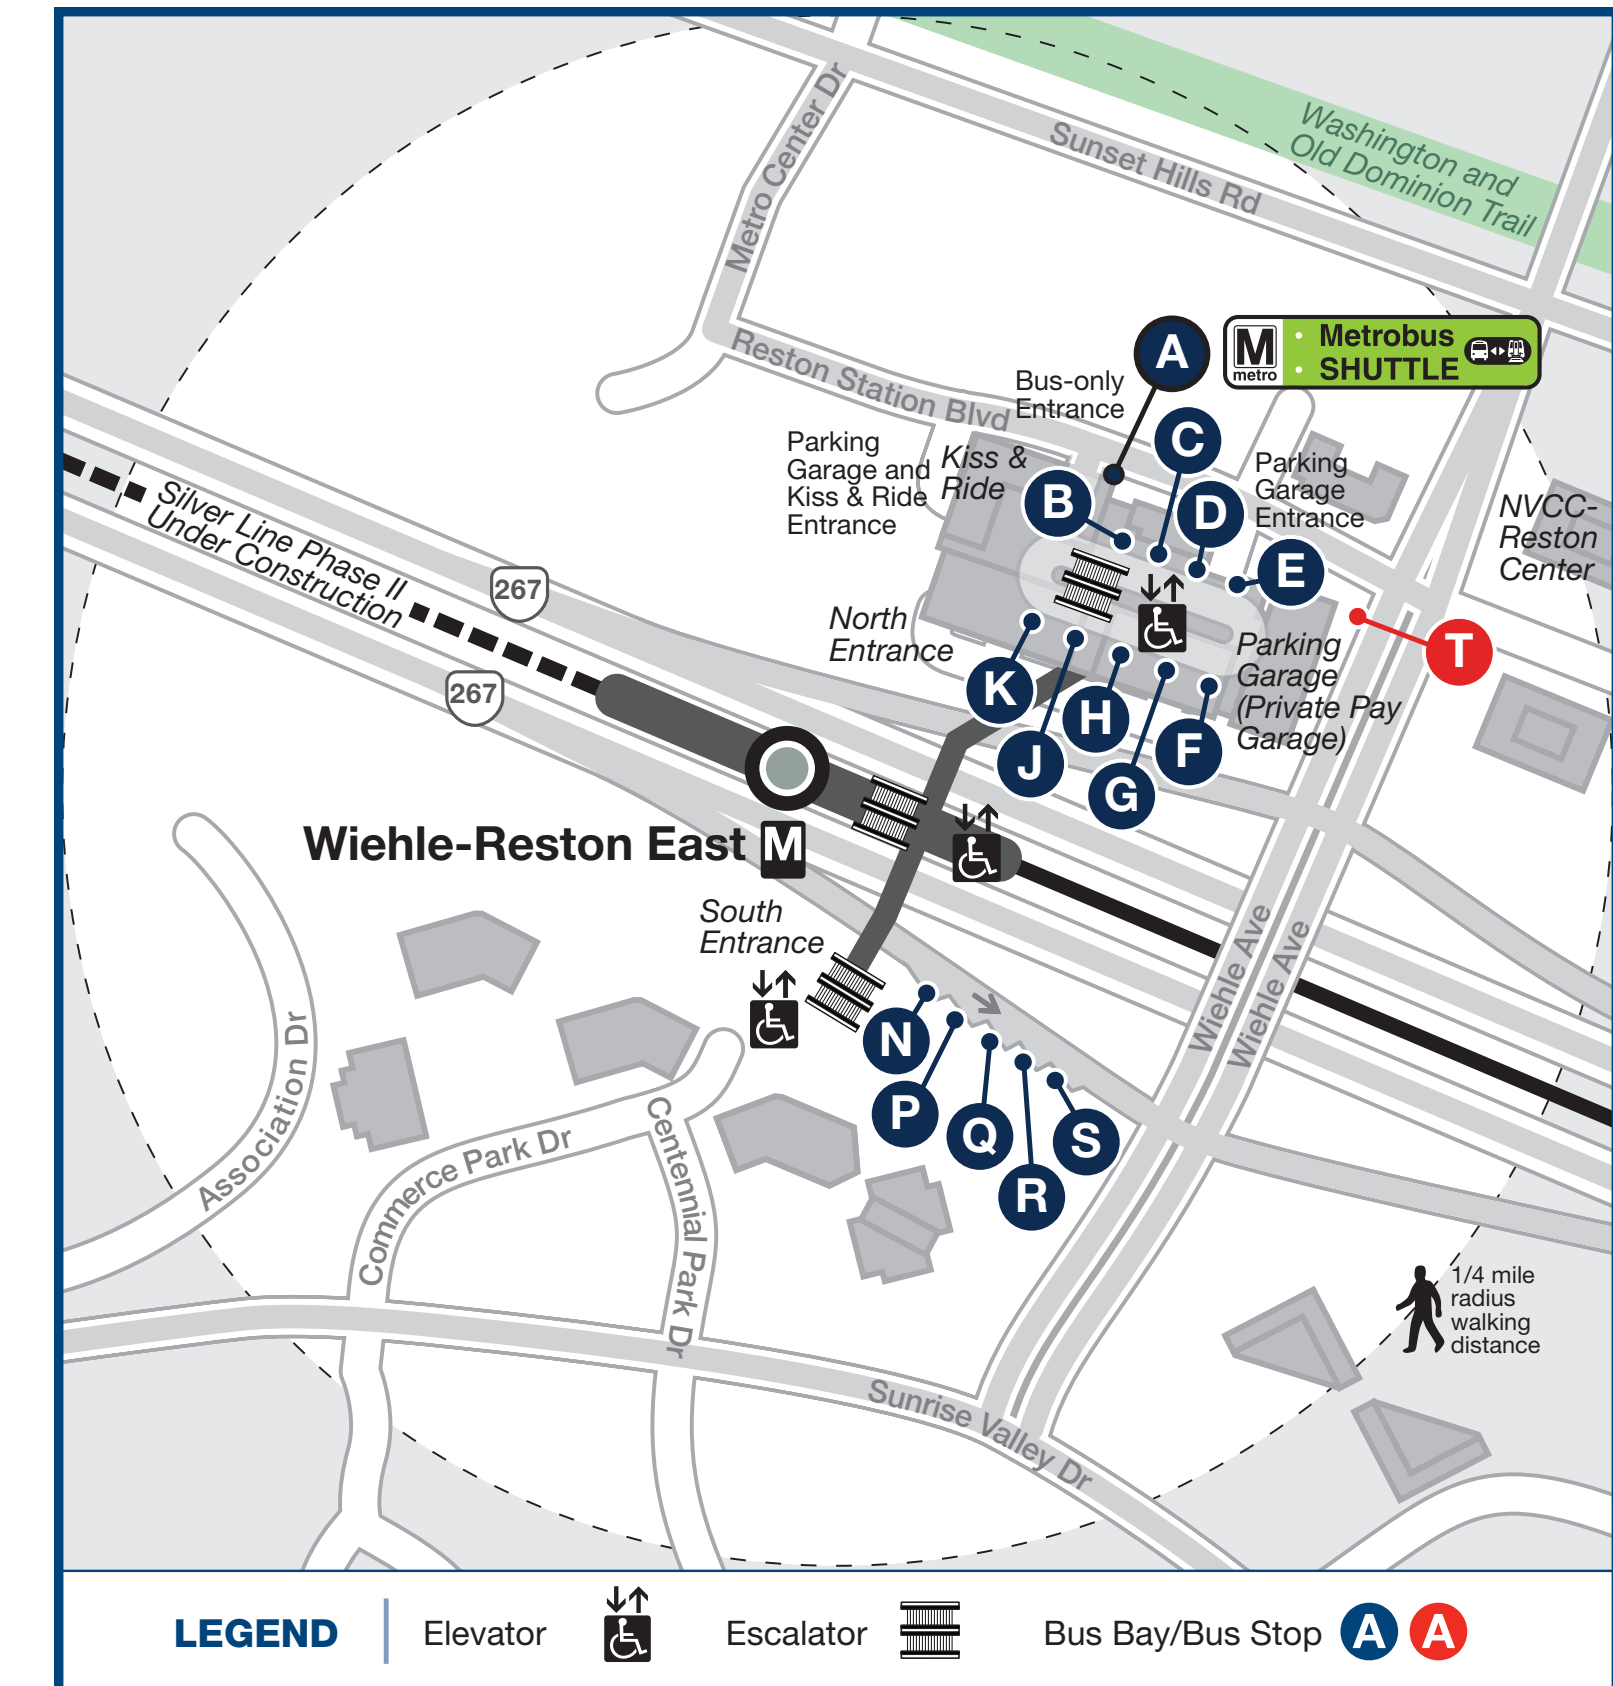

BUS BOARDING MAP

BAY	ROUTE	DESTINATION	MONDAY TO FRIDAY				SATURDAY		SUNDAY	
			AM RUSH	MIDDAY	PM RUSH	EVENING	DAY	EVENING	DAY	EVENING
K	FAIRFAX CONNECTOR									
	505	Reston Town Center	10-20	20	--	40	20	40	20	40
	981	Reston/Herndon - Dulles Airport	40	--	--	40	40	40	40	40
	983	Air & Space Museum - Reston/Herndon - Dulles Airport	--	20	20	--	20	--	20	--
N	LOUDOUN COUNTY TRANSIT		For bus service frequency, please visit www.loudoun.gov							
P	LOUDOUN COUNTY TRANSIT		For bus service frequency, please visit www.loudoun.gov							
Q	FAIRFAX CONNECTOR									
	553	Glade Dr - Reston South	--	--	18	--	--	--	--	--
	557	Soapstone Dr - Reston South	--	--	18	--	--	--	--	--
	R	FAIRFAX CONNECTOR								
	924	Herndon Pkwy - Dranesville Rd	--	--	30	--	--	--	--	--
	926	Worldgate Dr - Dranesville Rd	30	--	--	--	--	--	--	--
	929	Centreville Rd - Park Center	35-40	--	--	35-40	--	--	--	--
S	FAIRFAX CONNECTOR									
	585	Reston South - Franklin Farm	--	70 (pm)	20	20-30	--	--	--	--
	985	Dulles Corner - Wall Rd	20	60 (am)	20	--	--	--	--	--
A	METROBUS		During track work and/or rail shutdown events, location marked on the map will be served by Metro shuttle buses.