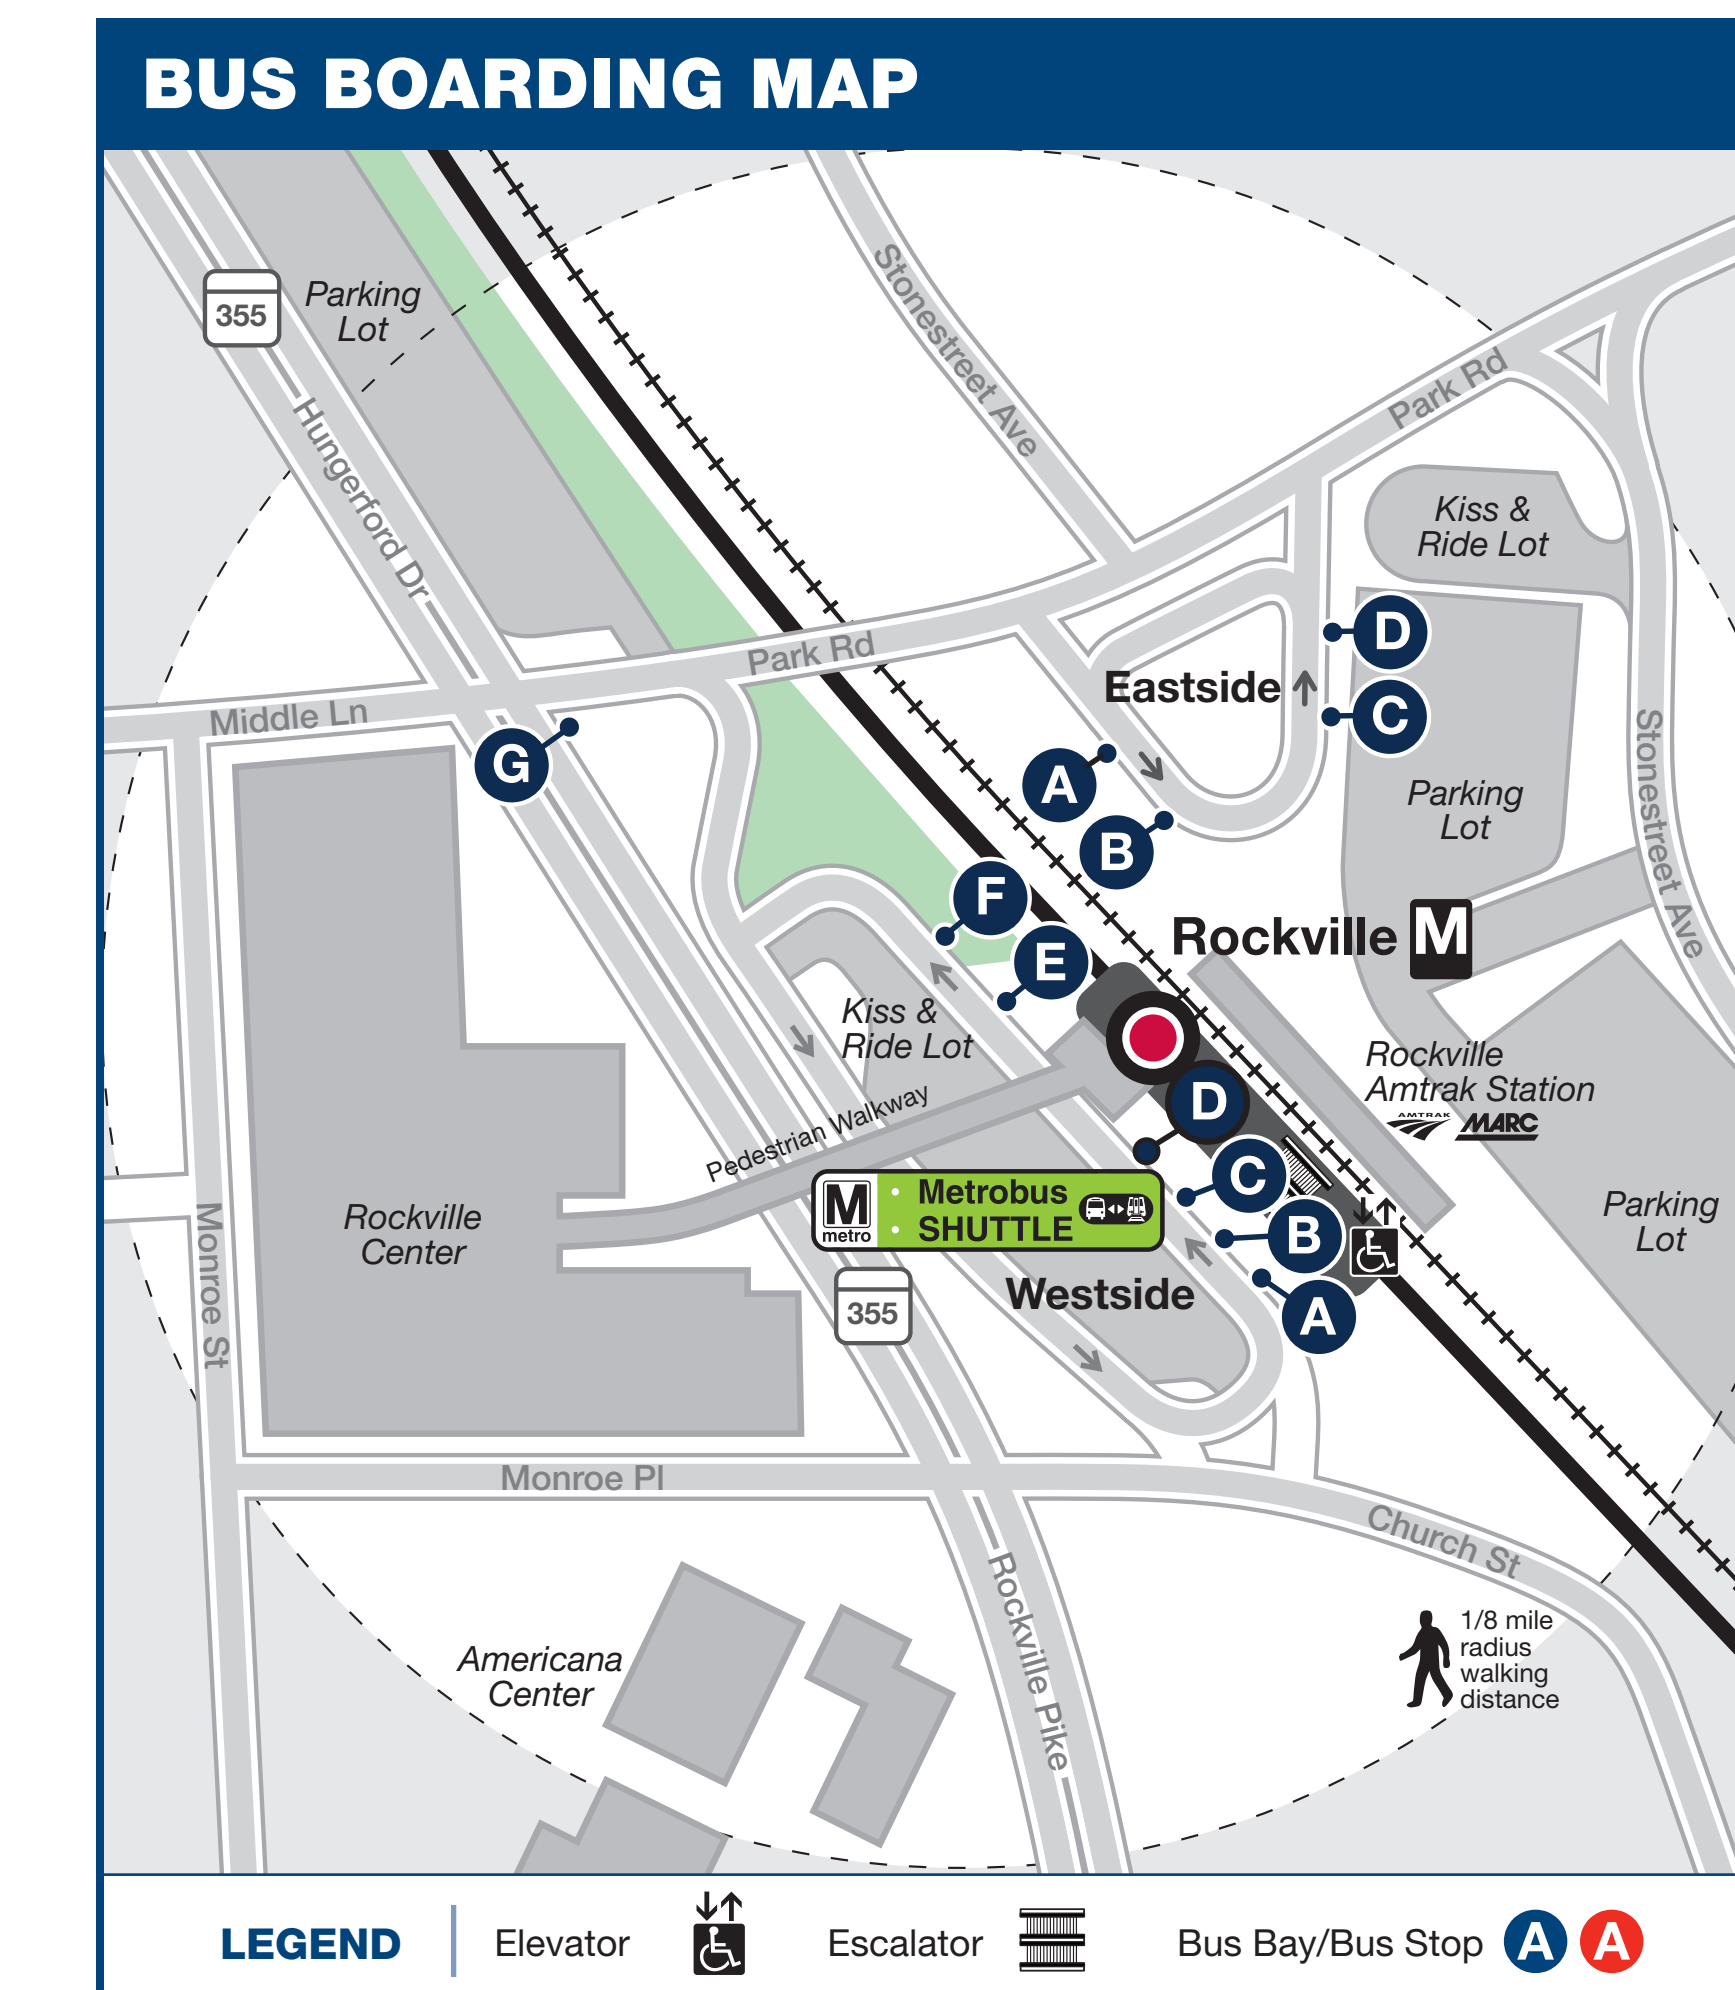

metroAlerts

Through MetroAlerts, you can be notified of Metro service disruptions via email or text messages. MetroAlerts can be sent to computers, cellular phones, pagers or personal digital assistants capable of receiving data. MetroAlerts are limited to 140 characters to prevent them from being truncated when received as text messages. If further information on the incident is available, it is published on the website and a link to that information is included in the MetroAlert.

KNOW MORE. KNOW FIRST.
Sign up today at wmata.com/MetroAlerts

information wmata.com | 202-637-7000 | 202-638-3780
busETA and General Inquiries

metroAlerts
Sign up today at wmata.com/MetroAlerts

Metro is accessible.
Metro es accesible.
메트로는 접속 가능합니다.