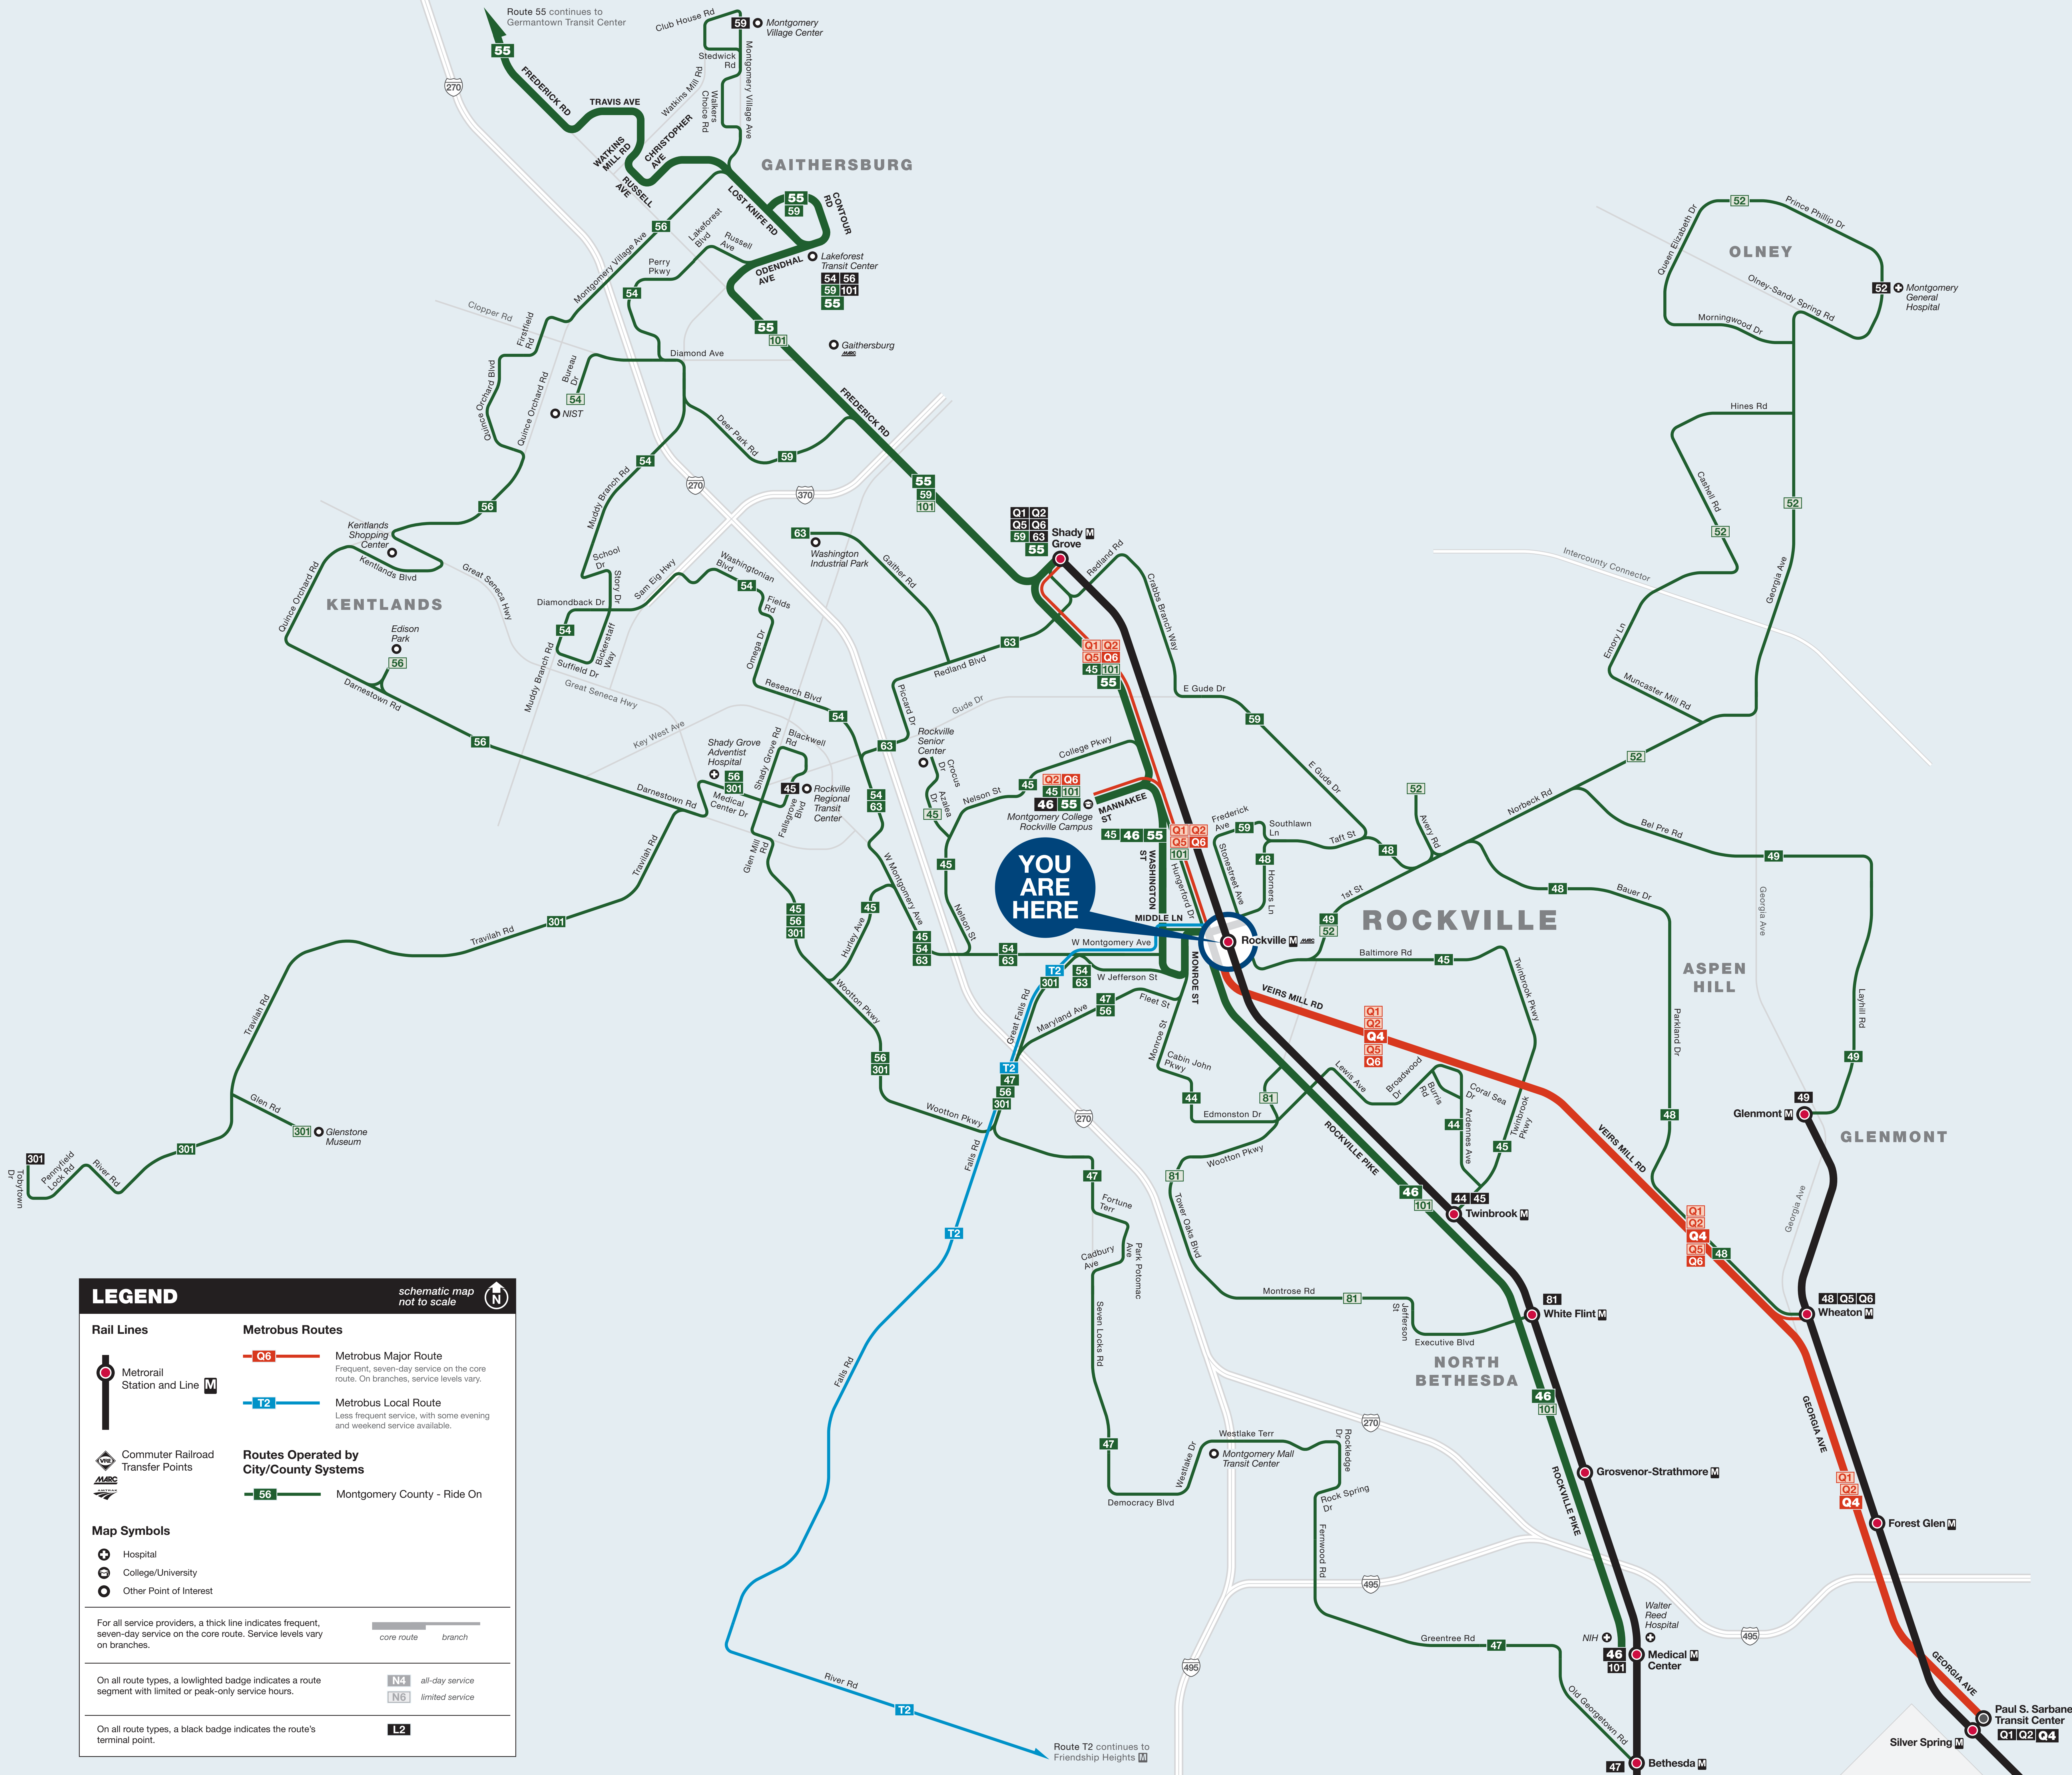

Bus Service from Rockville

BUS SERVICE AND BOARDING LOCATIONS

EASTSIDE		BOARD AT BUS BAY	MONDAY TO FRIDAY				SATURDAY		SUNDAY	
ROUTE	DESTINATION		AM RUSH	MIDDAY	PM RUSH	EVENING	DAY	EVENING	DAY	EVENING
RIVER ROAD LINE										
T2	Friendship Heights M	A Mon-Fri B Sat-Sun	30	30	30	30	30	--	30	--
<i>Saturday and Sunday service operated by Ride On</i>										
RIDE ON-MONTGOMERY COUNTY										
45	Rockville Regional Transit Center	D	30	30*	30	30-40	30	30	--	--
45	Twinbrook M	D	15	30	15	30-40	30	30	--	--
48	Wheaton M	B	25	25	25	30-35	25-30	30	30	30
49	Glenmont M	B	20-25	30	20-25	30	30	30	30	30
52	Montgomery General Hospital	D	30	--	30-35	--	--	--	--	--
59	Montgomery Village	C	30	20-30	20	30	30	30	30	30
301	Tobytown	D	90	90	90	--	90	--	90	--

WESTSIDE		BOARD AT BUS BAY	MONDAY TO FRIDAY				SATURDAY		SUNDAY	
ROUTE	DESTINATION		AM RUSH	MIDDAY	PM RUSH	EVENING	DAY	EVENING	DAY	EVENING
VEIRS MILL ROAD LINE										
Q1	Shady Grove M	G	2 trips (morning)	--	--	30*	2 trips (morning)	30	6 trips (morning)	20-30
	Paul S. Sarbanes Transit Center (Silver Spring M)	D	--	--	--	2 trips* (late night)	3 trips (morning)	4 trips (late night)	5 trips (morning)	20-30
Q2	Shady Grove M	G	16*	--	--	20	6 trips (morning)	5 trips	--	--
Q2	Paul S. Sarbanes Transit Center (Silver Spring M)	D	20	--	--	20-30	2 trips (morning)	20-30	--	--
Q4	Paul S. Sarbanes Transit Center (Silver Spring M)	D	7 trips (morning)	30	16	--	30	--	30	--
Q5	Shady Grove M	G	4 trips (morning)	--	--	--	--	--	30	--
Q5	Wheaton M	D	2 trips	--	--	--	--	--	30	--
Q6	Shady Grove M	G	16	30	20	--	30	--	--	--
Q6	Wheaton M	D	20	30	20	--	30	--	--	--
RIDE ON-MONTGOMERY COUNTY										
44	Twinbrook M	F	30	--	30	--	--	--	--	--
46	Medical Center M	A	20	15	15-20	30-45	20-25	30	20-30	30
	Montgomery College	A	20	15	15-20	25-45	20-25	30	20-30	30
47	Bethesda M	F	25	30	30	30	30	30	30	30
54	Lakeforest Transit Center	E	20	30**	20	30	30**	30	30	30
55	Germantown Transit Center	B	20	15	15	20-30	15	20-30	20-30	30
56	Lakeforest Transit Center	E	25-30	25-30	25	30	30	30	30	30
63	Shady Grove M	E	30	30	30	30	--	--	--	--
81	White Flint M	F	30	--	30	--	--	--	--	--
101	Medical Center M	C	10	--	10	--	--	--	--	--
	Lakeforest Transit Center	C	10	--	10	--	--	--	--	--

Notes: * Certain trips end at Montgomery College, see schedule for details
** Certain Weekday and Saturday midday trips operate via Muddy Branch Shopping Center, see schedule for details
• Additional late night service operates on Friday, see schedule for details