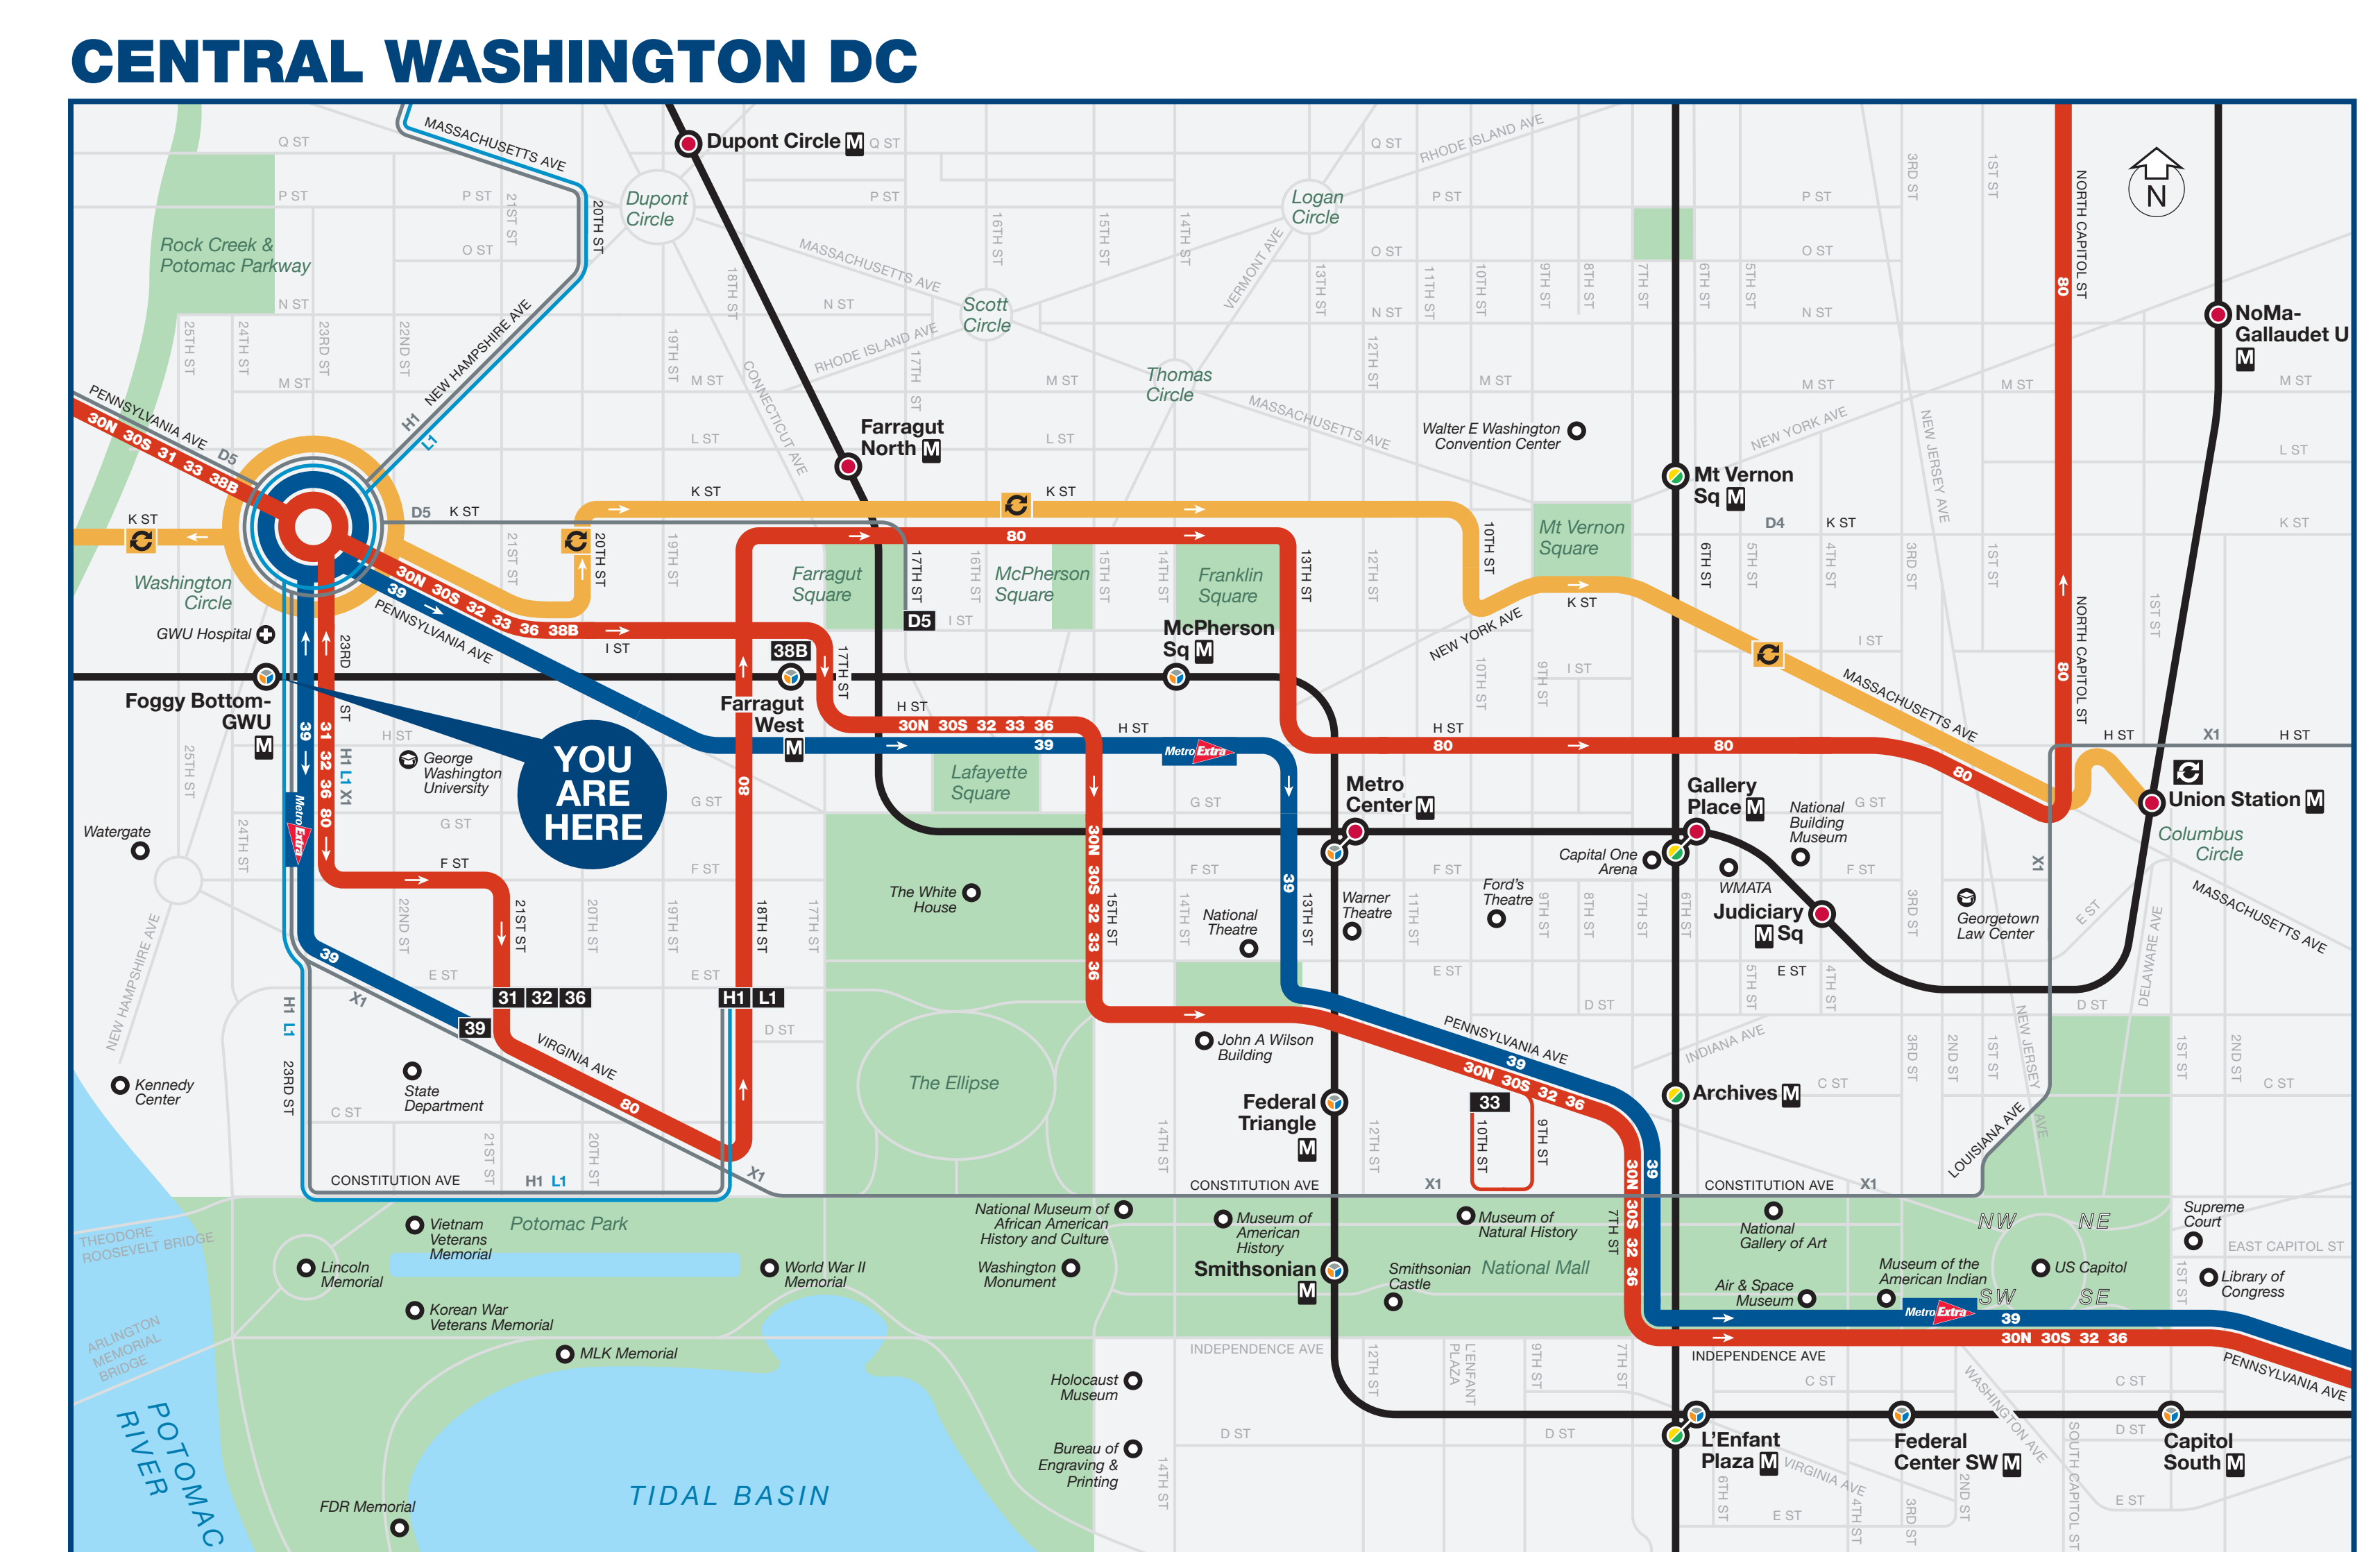

March 2020

information wmata.com | 202-637-7000 | 202-638-3780
busETA and General Inquiries

Para busETA y información general, llame al 202-637-7000 (TTY 202-638-3780) o visite wmata.com.

경보나 busETA 또는 언어 지원 관련 문의는 202-637-7000 (TTY 202-638-3780) 으로 전화하십시오. 스페인어 문의는 #을 누르고, 기타 언어 관련 문의는 88을 누른 후 #을 누르십시오. 또는 wmata.com 을 방문하십시오.

metroAlerts
Sign up today at wmata.com/MetroAlerts

Metro is accessible.
Metro es accesible.
메트로는 접속 가능합니다.