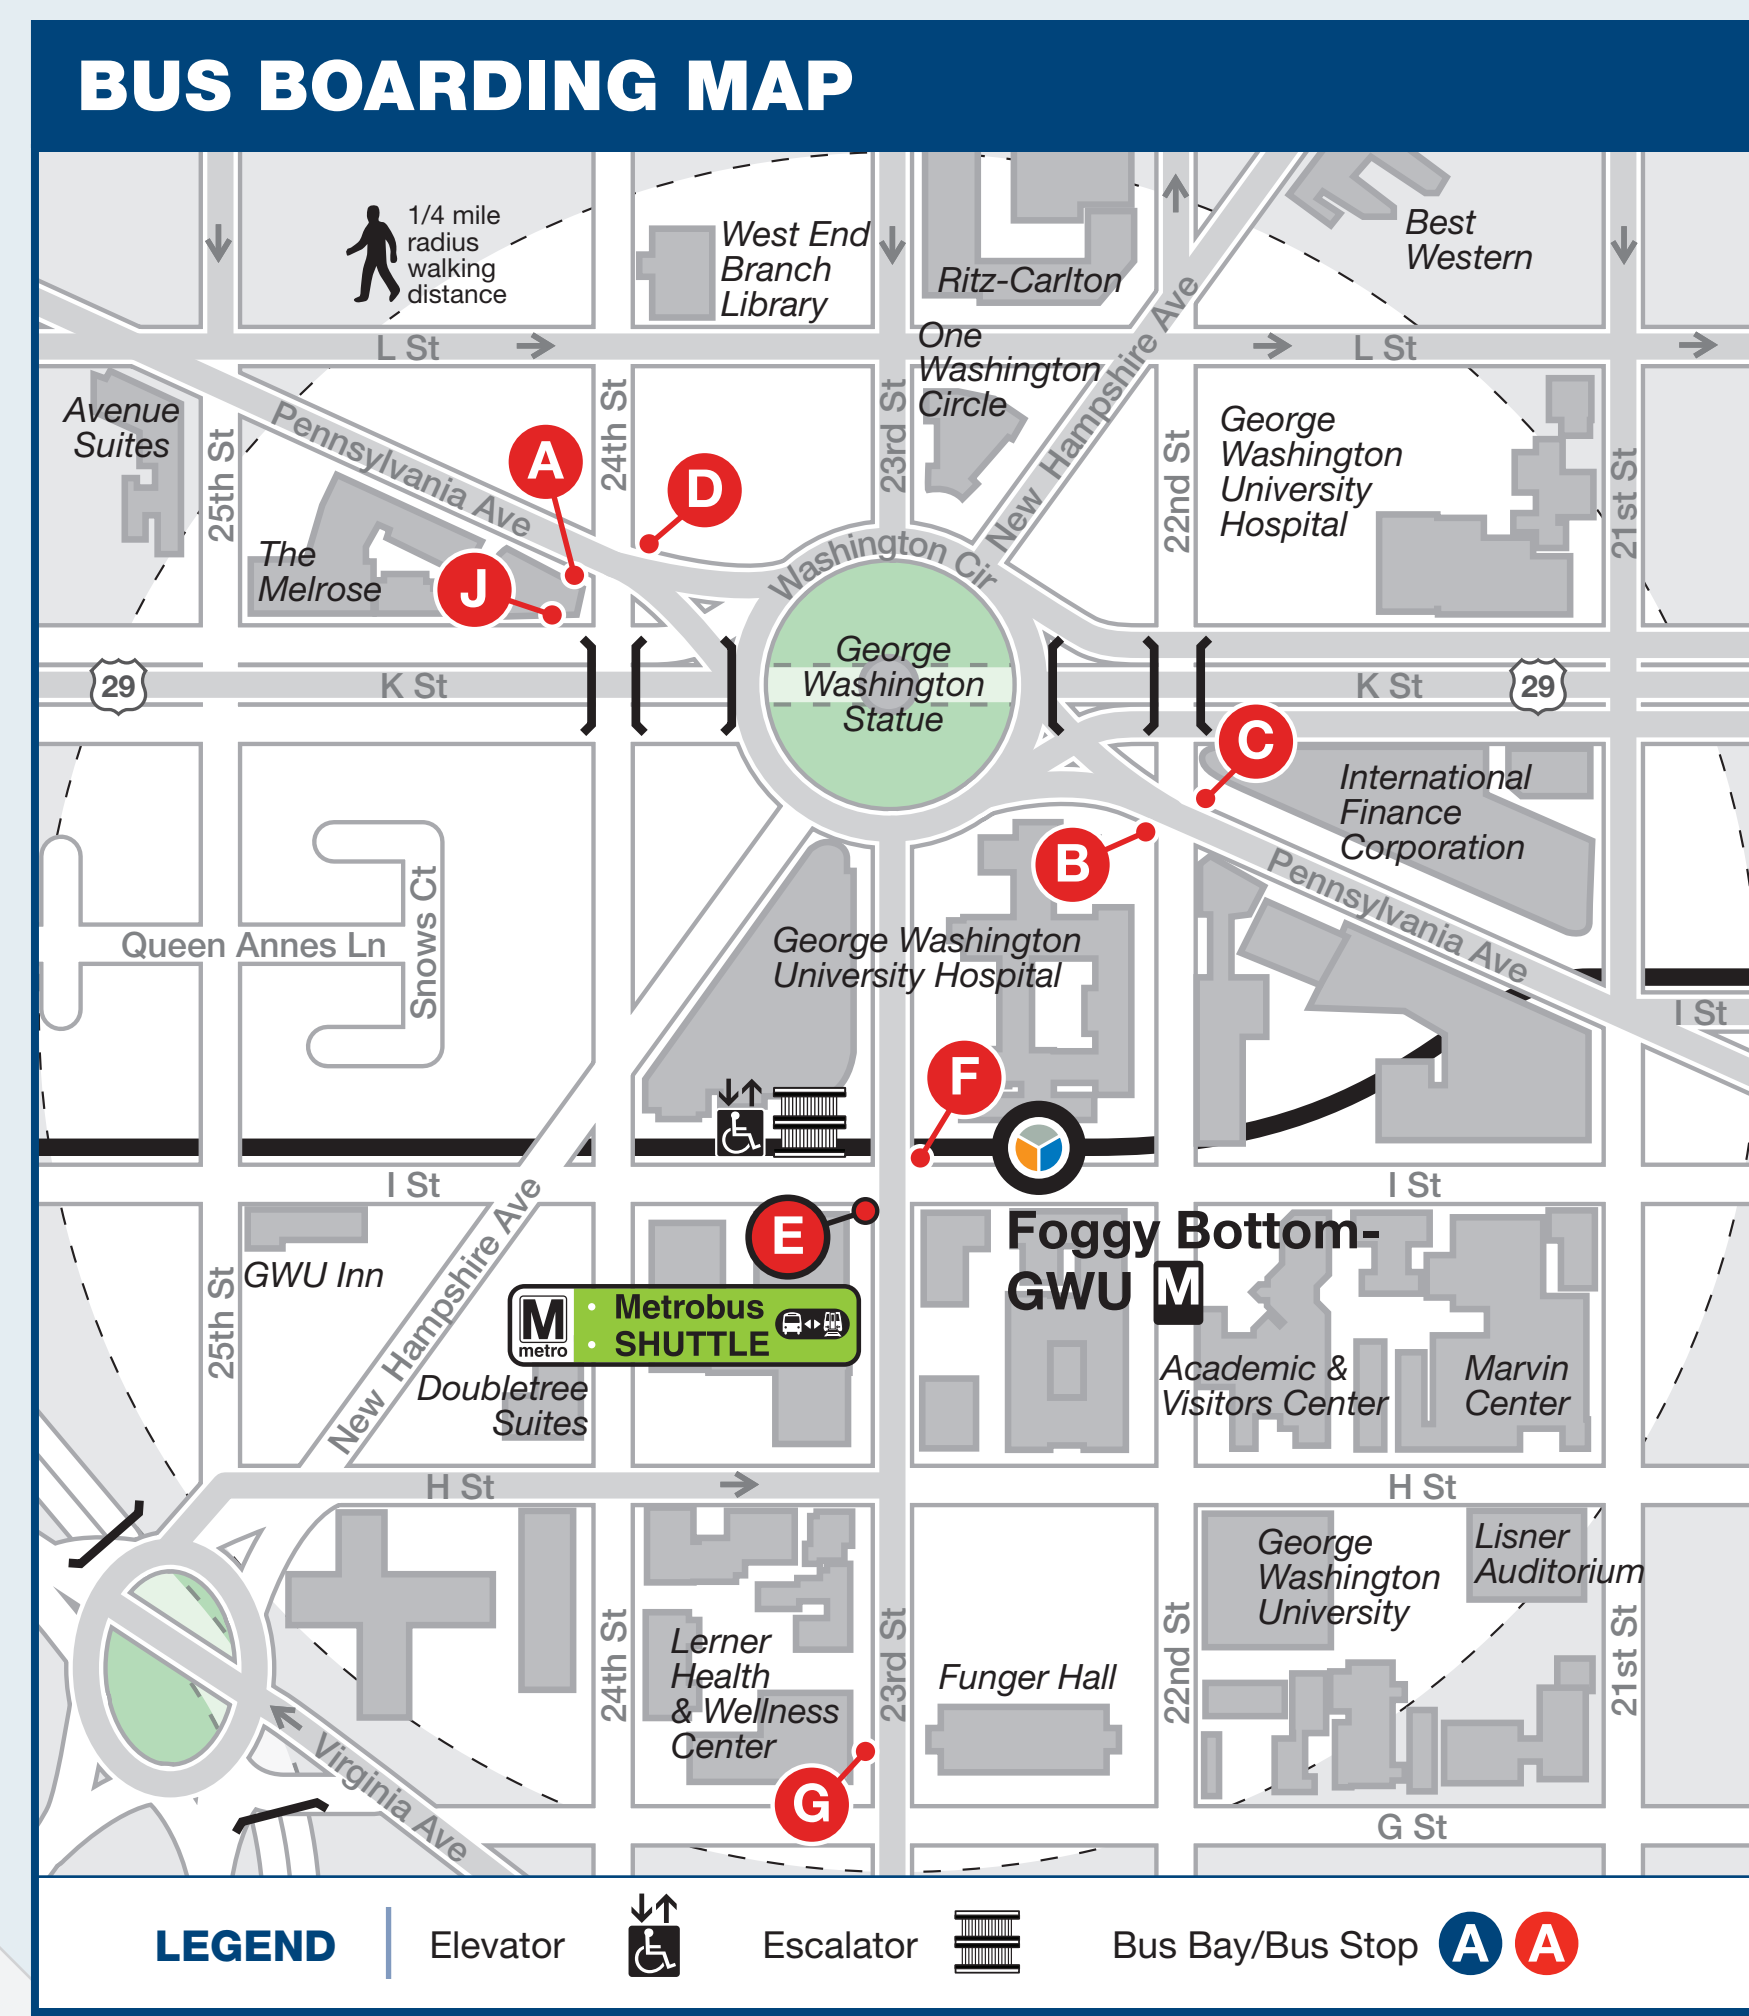

Bus Service from Foggy Bottom-GWU

LEGEND

Rail Lines

- Metrorail Station and Line
- Commuter Railroad Transfer Points
- Hospital
- College/University
- Other Point of Interest

Metrobus Routes

- Metrolink Major Route
- Metrolink Local Route
- Metrolink Commuter Route
- Metrolink Shuttle
- Metrolink Extra Route

Routes Operated by City/County Systems

- DC Circulator
- MTA
- NI
- LI

Map Symbols

- Hospital
- College/University
- Other Point of Interest

For all service providers, a thick line indicates frequent, seven-day service on the core route. Service levels vary on branches.

The table shows approximate minutes between buses; check schedules for full details

ROUTE	DESTINATION	BOARD AT BUS STOP	MONDAY TO FRIDAY				SATURDAY		SUNDAY	
			AM RUSH	MIDDAY	PM RUSH	EVENING	DAY	EVENING	DAY	EVENING
METROBUS										
30N 30S 33	Friendship Heights M	C D	10-20	10-20	7-15	15-30	10-20	15-30	10-20	15-30
30N 36	Naylor Rd M	B F	15-25	20	15	15-30	20-30	20-30	30	30
30S 32	Southern Ave M	B F	15-25	20	10-15	15-30	20-30	20-30	20-40	20-40
31	Friendship Heights M	D F	30	30	12-20	30	30	30	30	30
31 32 36	Potomac Park	E	3-6	6-14	7-20	10-20	10-15	12-30	12-20	30
33	Federal Triangle	B	5-15	30	30	30	30	30	30	30
38B	Ballston-MU M	C D	12-25	20	15	20-30	30	30	30	30
38B	Farragut N&W M	A	12	20	9-15	20-30	30	30	30	30
39	Naylor Rd M	F	--	--	18-20	--	--	--	--	--
39	Potomac Park	E	15-20	--	--	--	--	--	--	--
80	Fort Totten M	G	15-20	32	20-30	20-30	30	30	30	30
D5	Farragut N&W M	A	12-24	--	--	--	--	--	--	--
D5	Sangamore Rd	D	--	--	30	--	--	--	--	--
H1 L1	Potomac Park	E	8-12	--	--	--	--	--	--	--
H1	Brookland-CUA M	F	--	--	20-25	--	--	--	--	--
L1	Chevy Chase Circle	F	--	--	20-25	--	--	--	--	--
X1	Minnesota Ave M	E	--	--	20-25	--	--	--	--	--
DC CIRCULATOR										
C	Georgetown	C J	10	10	10	10	10	10	10	10
C	Union Station M	A B	10	10	10	10	10	10	10	10
KENNEDY CENTER SHUTTLE										
		E	15	15	15	15	15	15	15	15