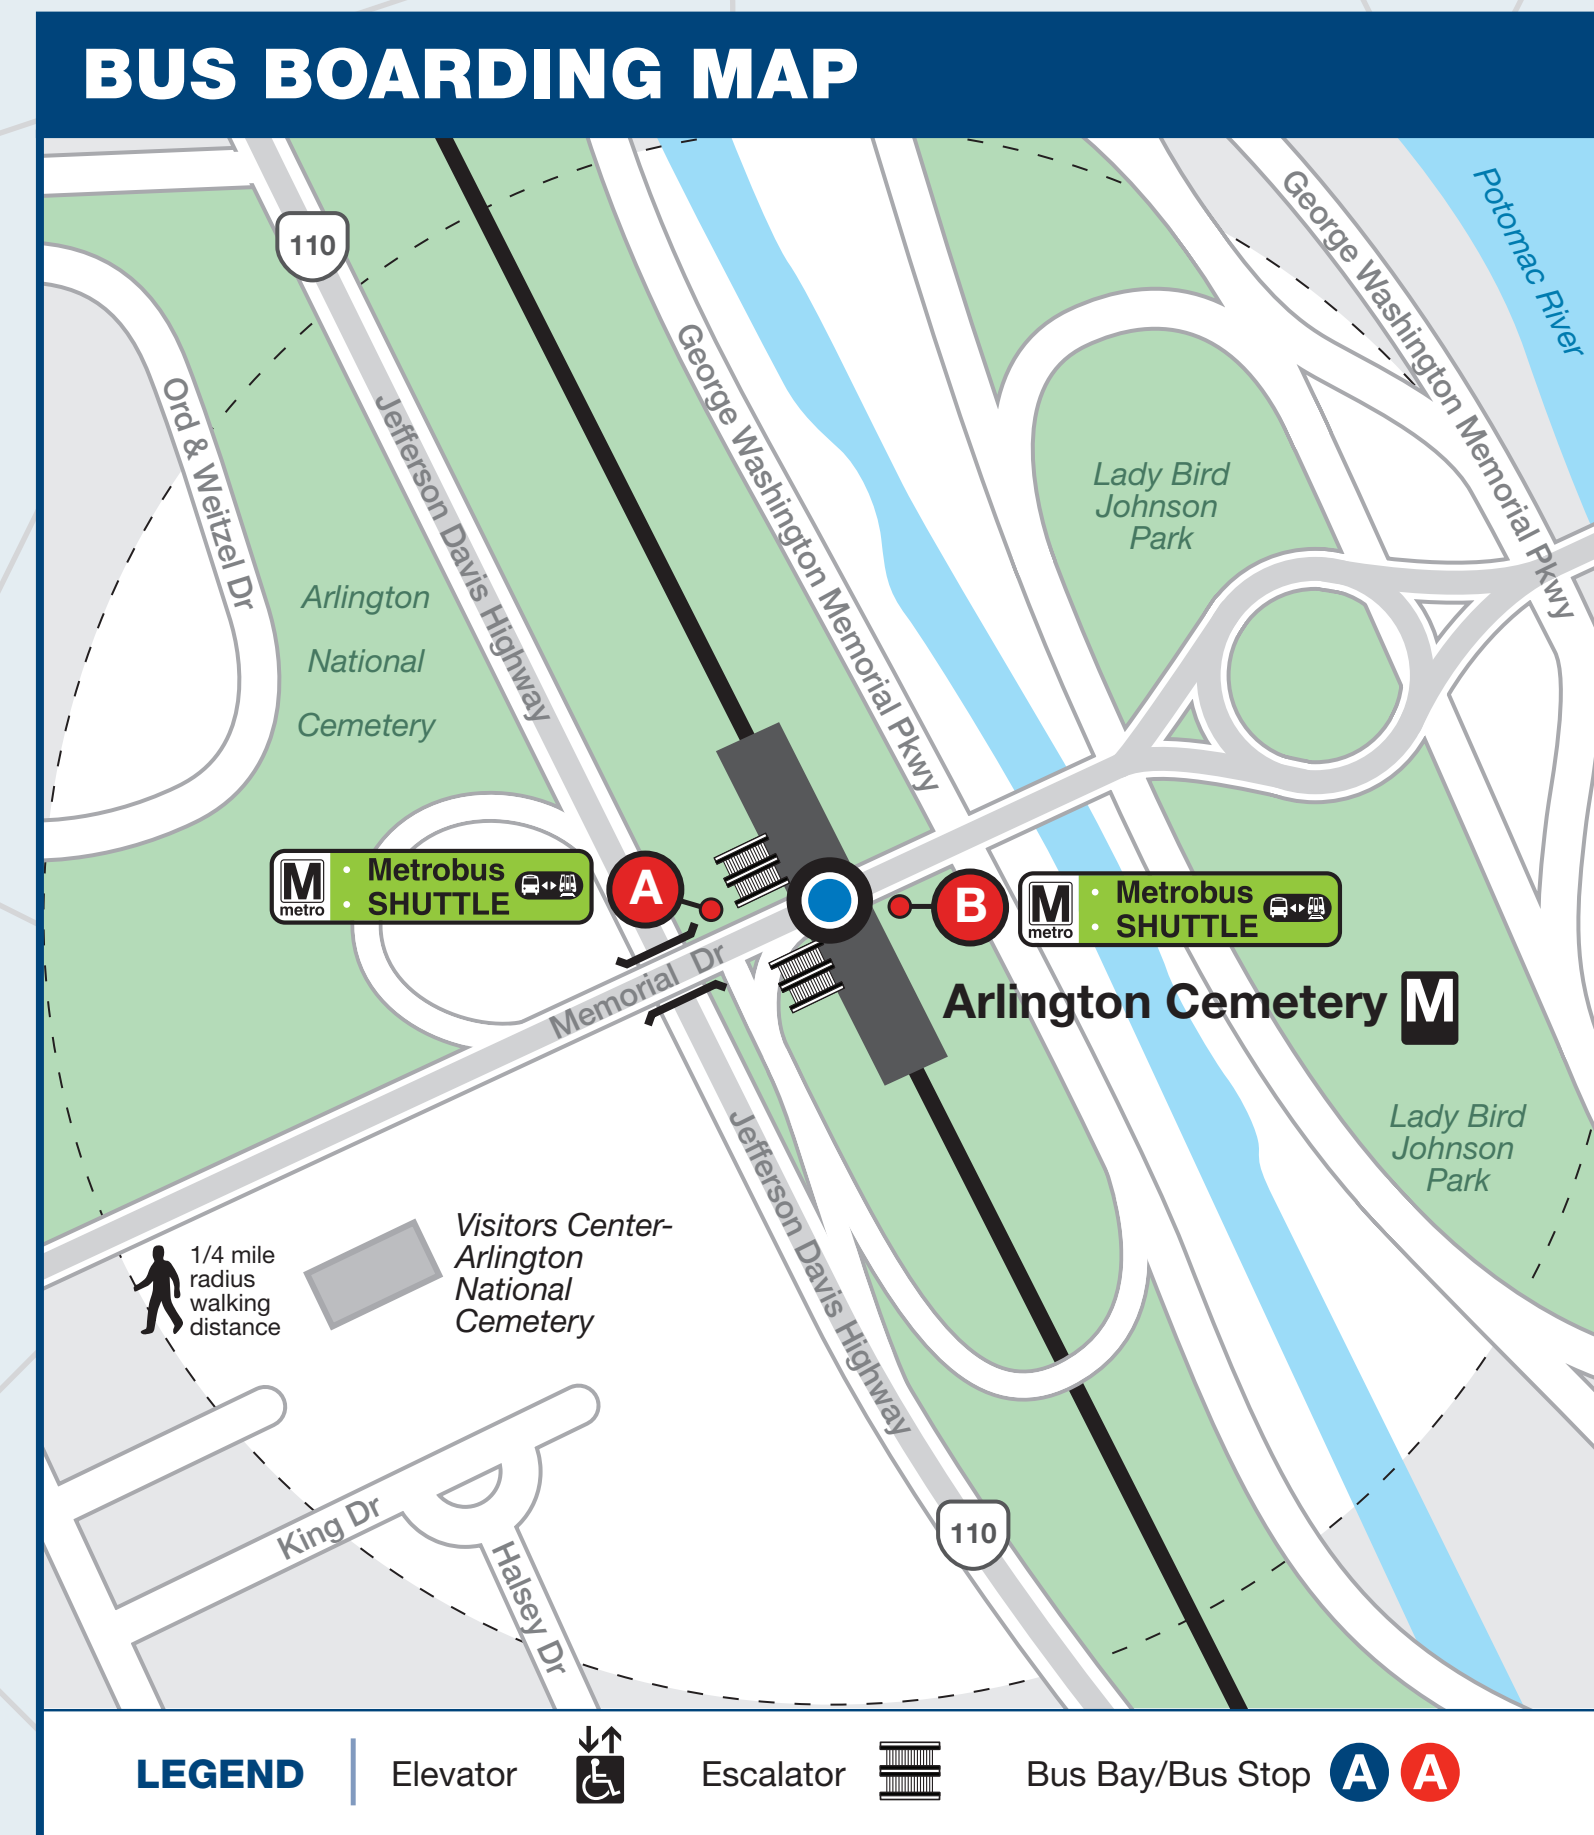

Bus Service from Arlington Cemetery

BUS SERVICE AND BOARDING LOCATIONS

ROUTE	DESTINATION	BOARD AT BUS STOP	MONDAY TO FRIDAY				SATURDAY		SUNDAY	
			AM RUSH	MIDDAY	PM RUSH	EVENING	DAY	EVENING	DAY	EVENING

THERE IS NO BUS SERVICE AVAILABLE FROM ARLINGTON CEMETERY STATION

	B	During track work and/or rail shutdown events, this bus stop will also be served by Metro shuttle buses.
	to Rosslyn	
	A	to Pentagon