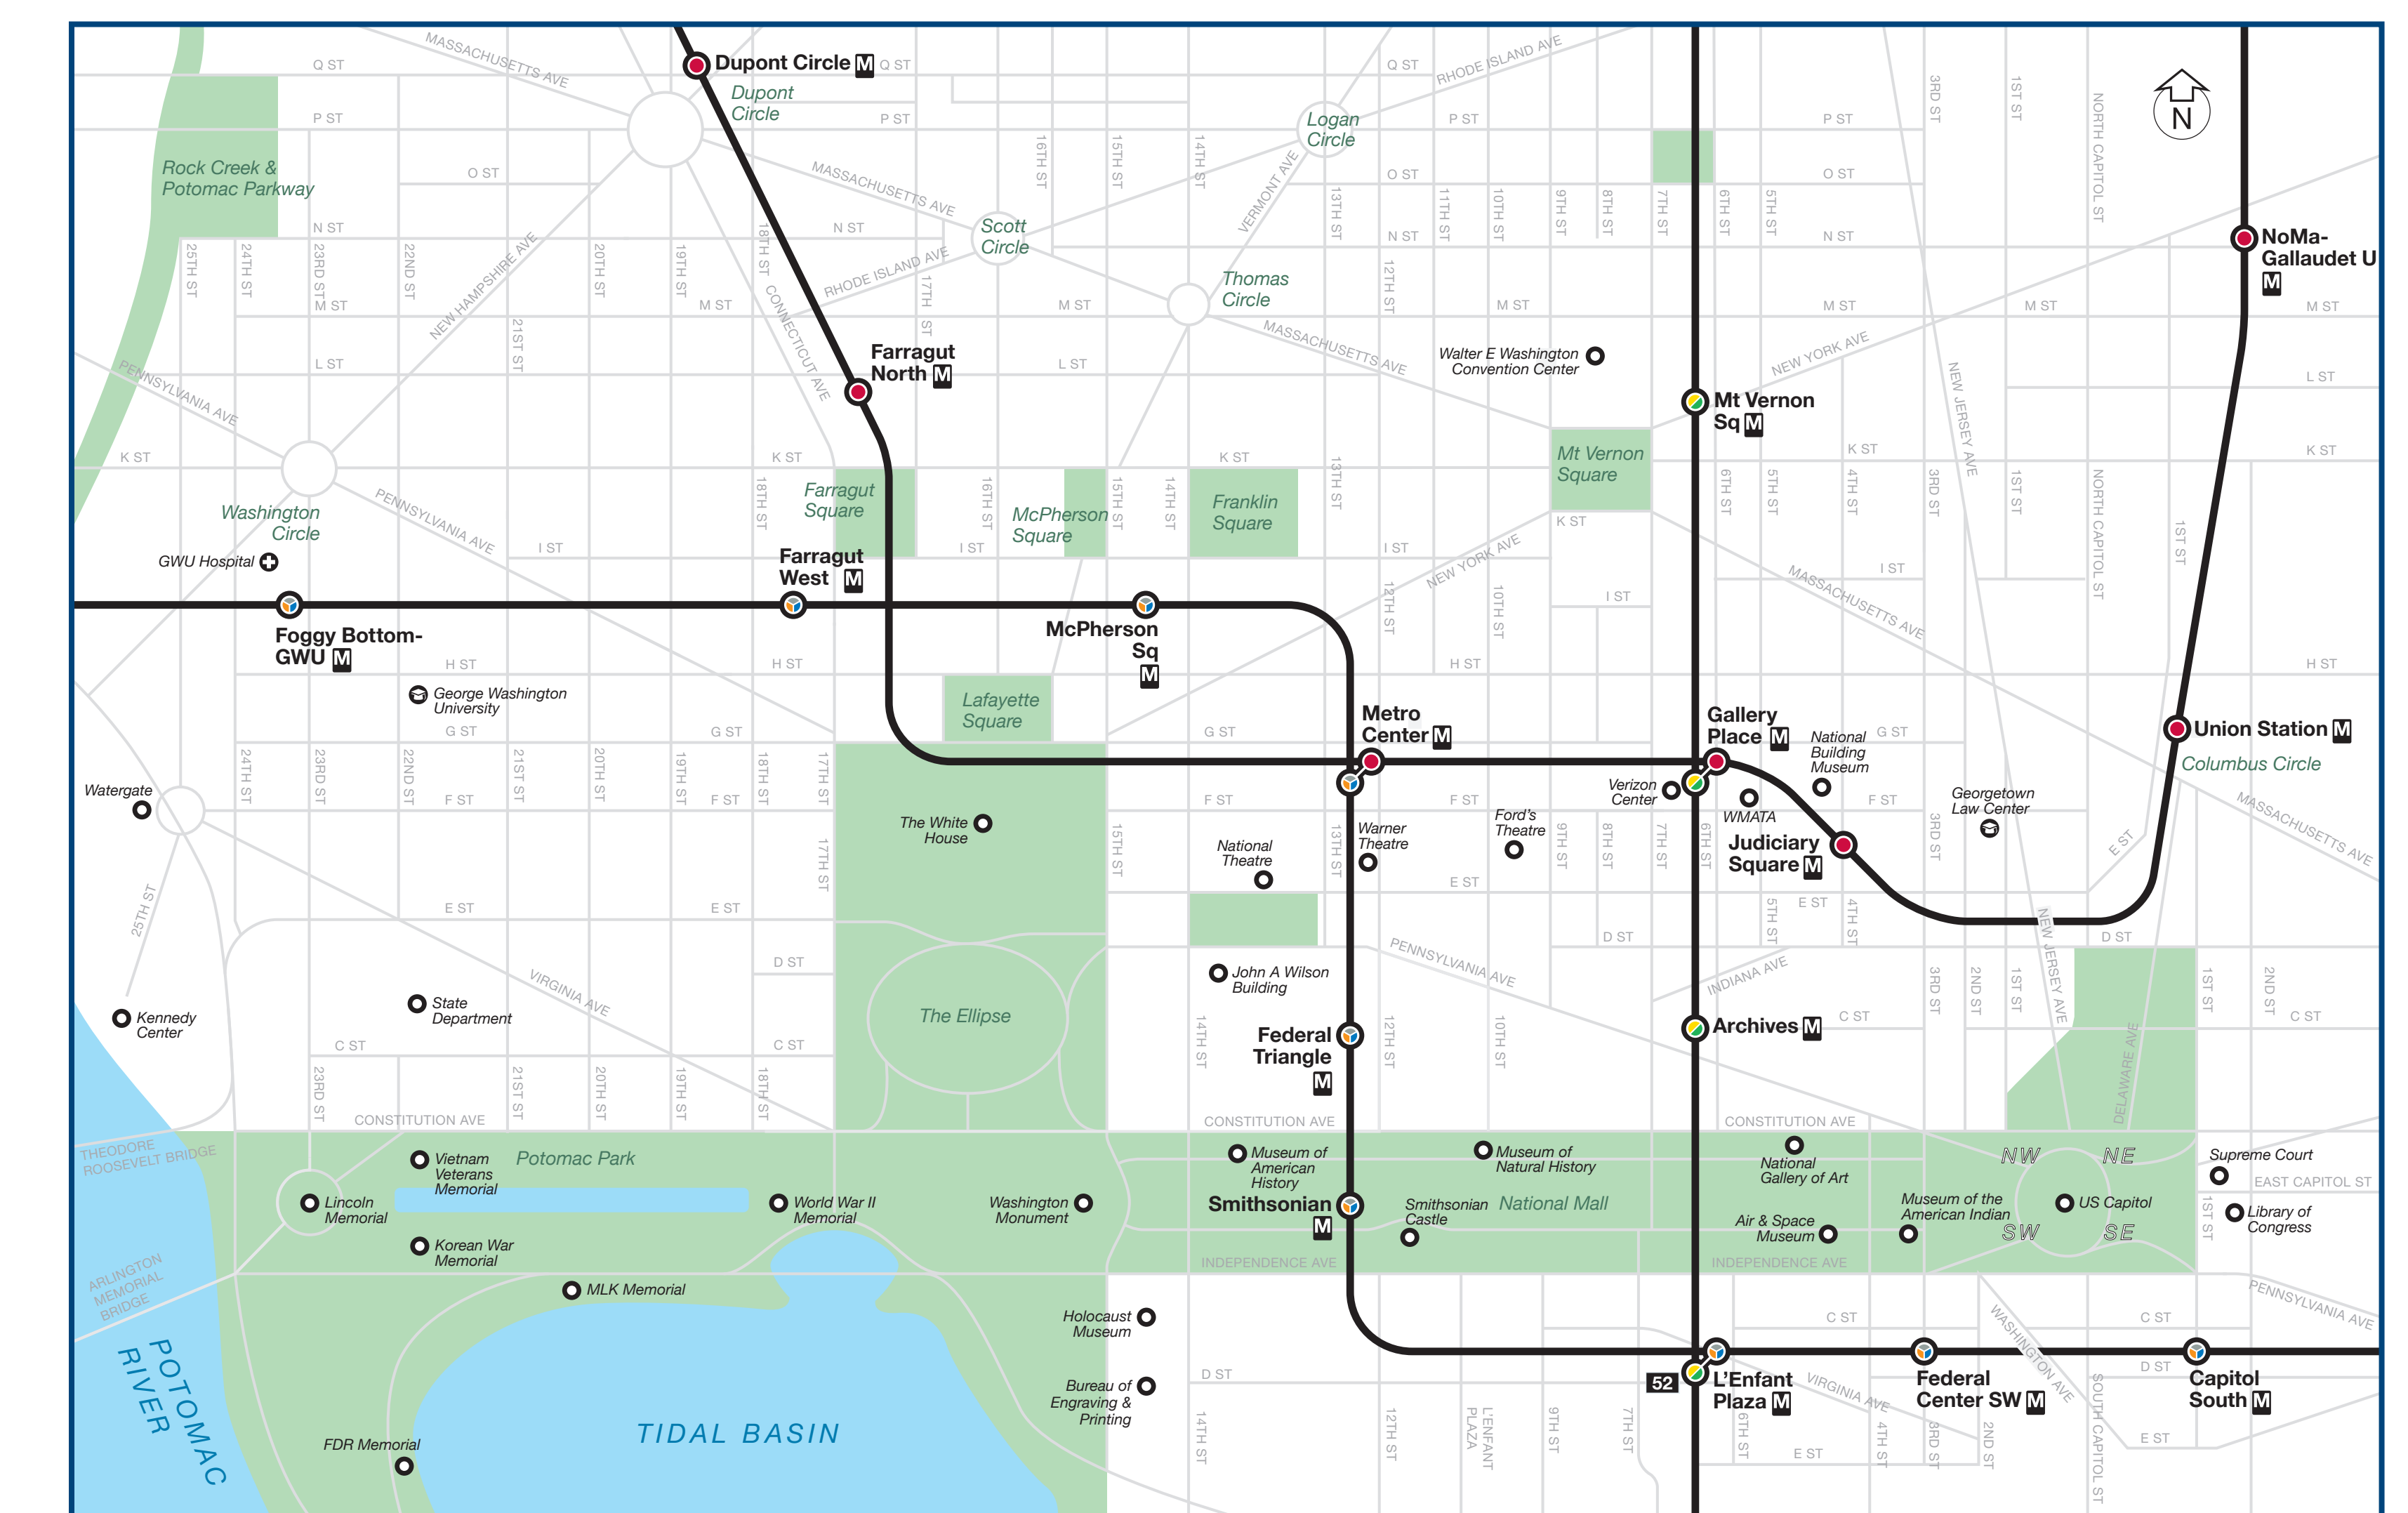

CENTRAL WASHINGTON DC

LEGEND

schematic map not to scale

Rail Lines

- Metrorail Station and Line
- Metrorail Under Construction

Metrobus Routes

- **16A** Metrobus Major Route: Frequent, seven-day service on the core route. On branches, service levels vary.
- **22A** Metrobus Local Route: Less frequent service, with some evening and weekend service available.
- **18P** Metrobus Commuter Route: Peak-hour service linking residential areas to rail stations and employment centers.
- **15A** Metrobus Airport Express Route: Limited stop service from Rosslyn Station to Dulles International Airport.

Map Symbols

- Transit Hub
- Park & Ride Lot
- Airport
- Hospital
- College/University
- Other Point of Interest

Routes Operated by City/County Systems

- **27** ART Arlington Transit
- **C** DC Circulator

Service Indicators

- Thick line: frequent, seven-day service on the core route. Service levels vary on branches.
- Lightweight badge: route segment with limited or peak-only service hours.
- Black badge: route's terminal point.
- Icons: all-day service, limited service, BSA.

March 2020

information wmata.com | 202-637-7000 | 202-638-3780

Para busETA y información general, llame al 202-637-7000 (TTY 202-638-3780) o visite wmata.com.

metroAlerts
Sign up today at wmata.com/MetroAlerts

Metro is accessible.
Metro es accesible.
메트로는 접속 가능합니다.