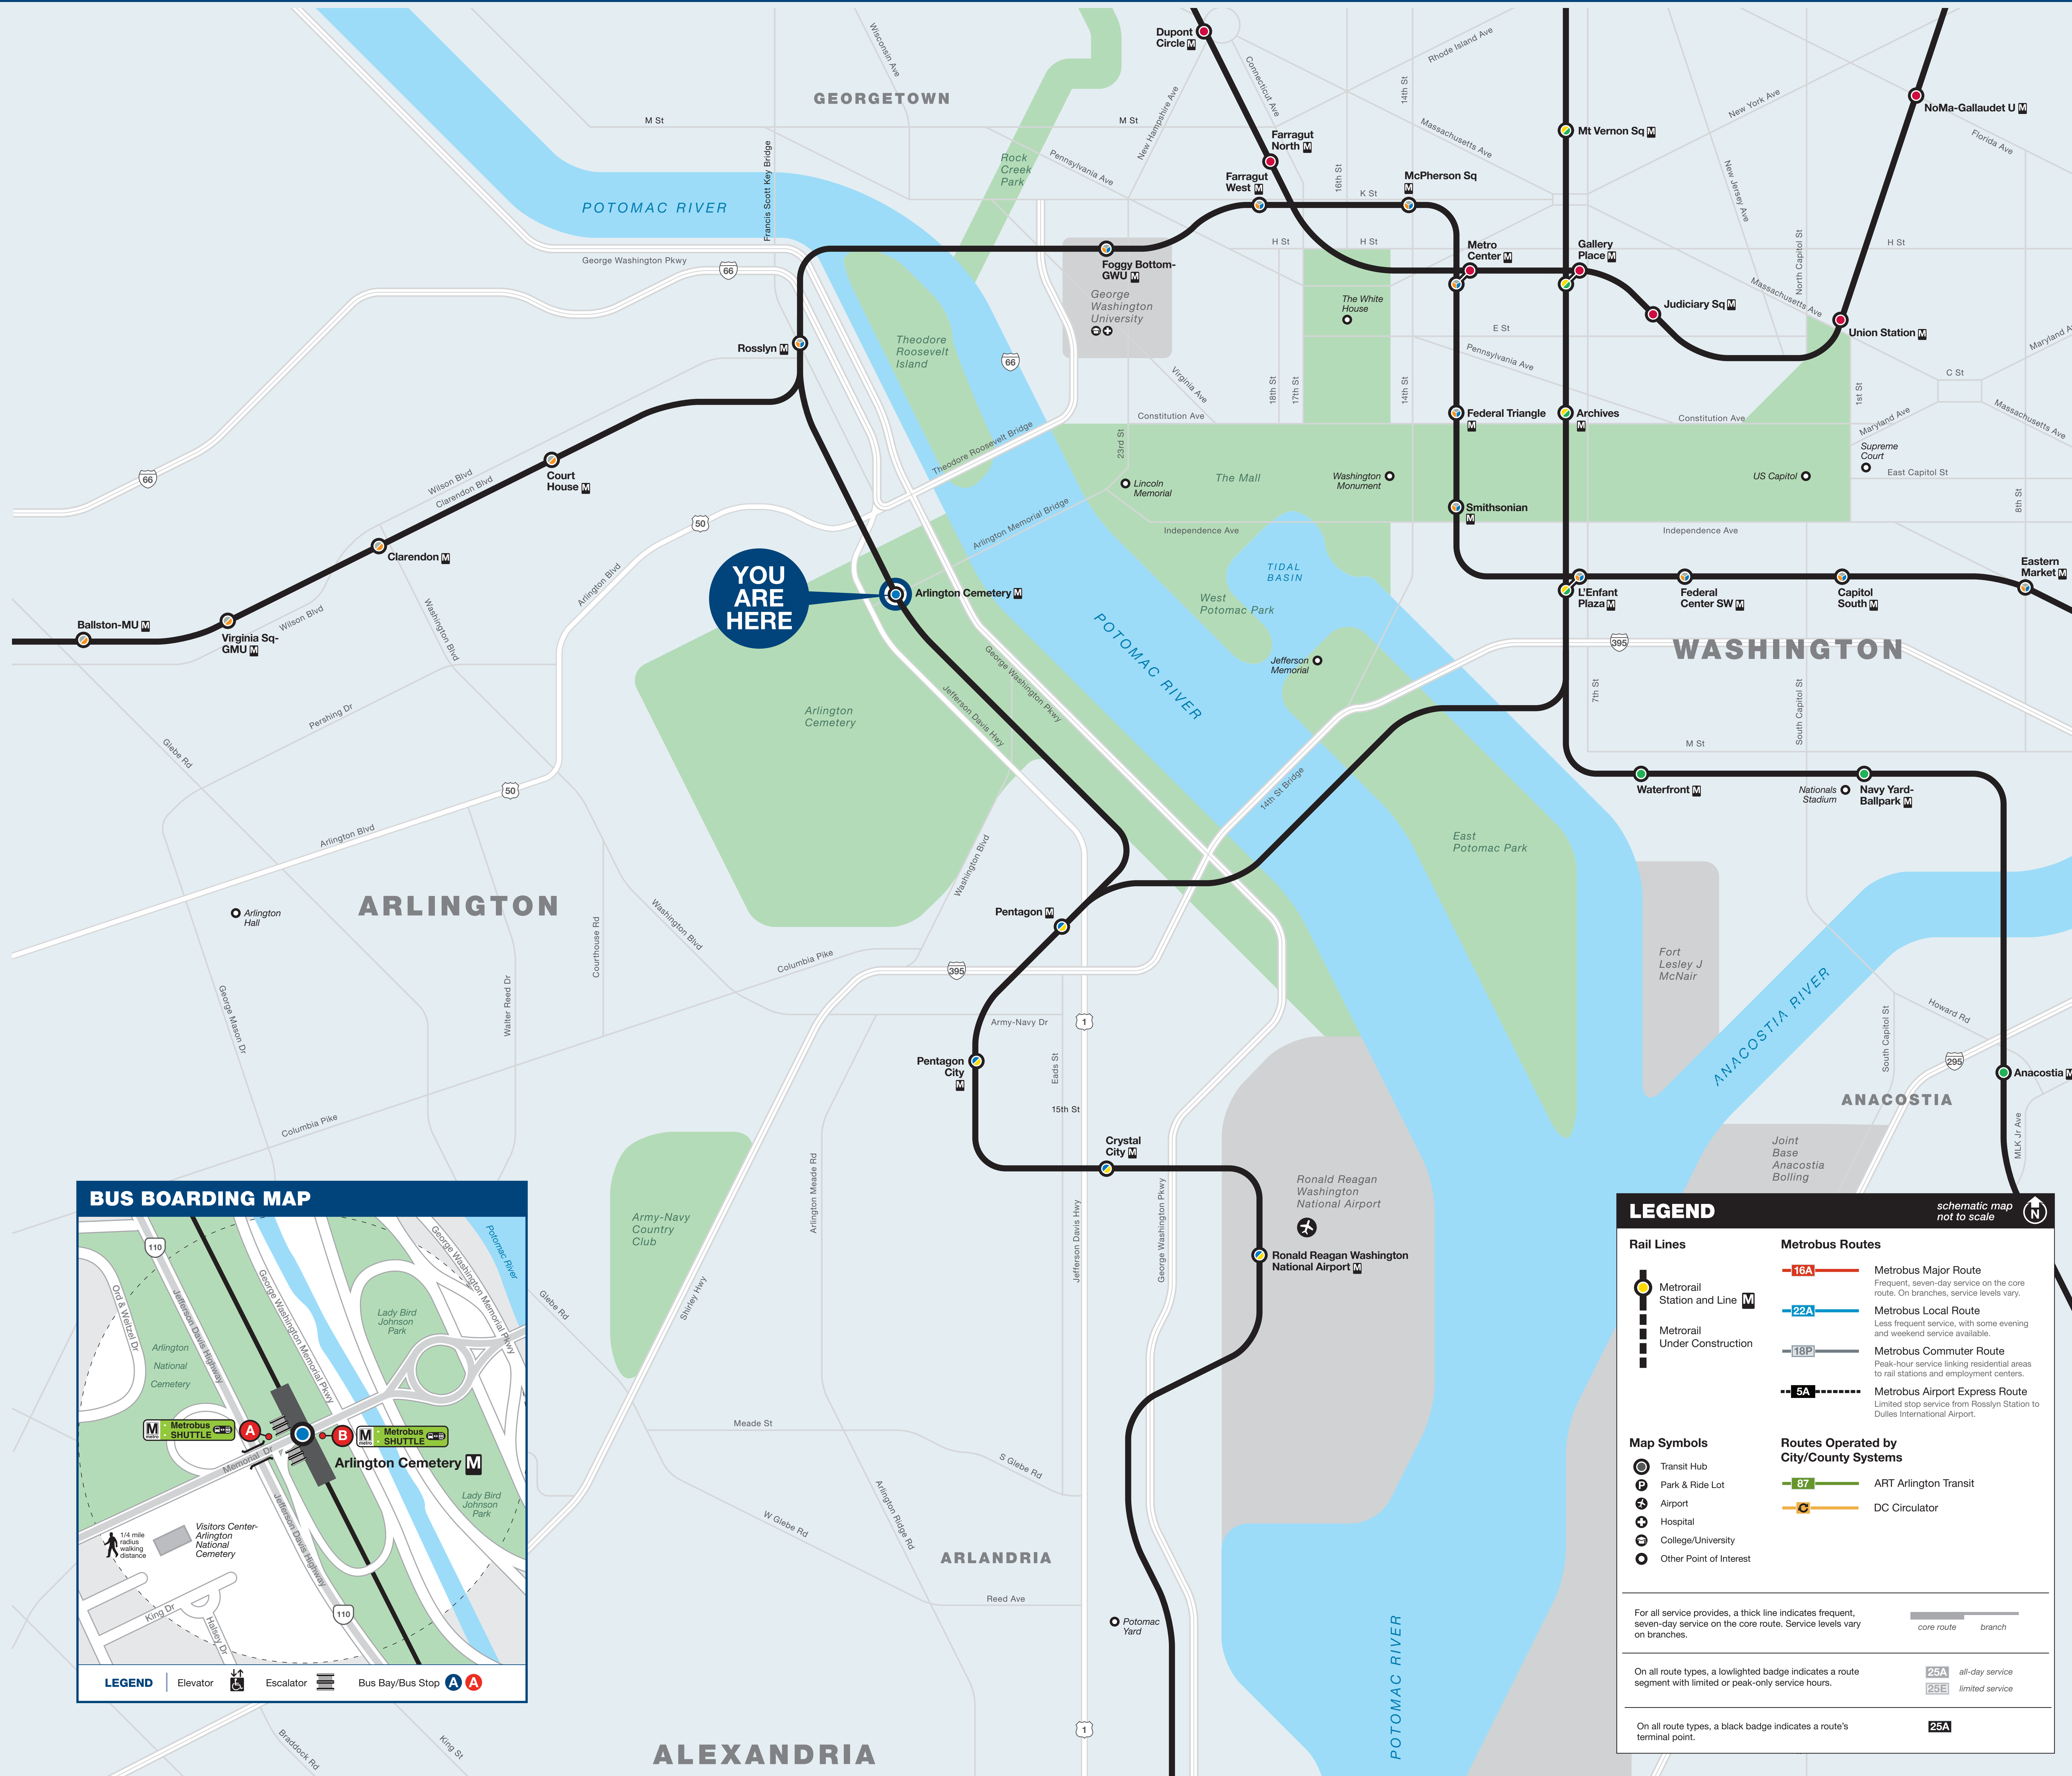

Bus Service from Arlington Cemetery

BUS SERVICE AND BOARDING LOCATIONS

ROUTE	DESTINATION	BOARD AT BUS STOP	MONDAY TO FRIDAY				SATURDAY		SUNDAY	
			AM RUSH	MIDDAY	PM RUSH	EVENING	DAY	EVENING	DAY	EVENING

THERE IS NO BUS SERVICE AVAILABLE FROM ARLINGTON CEMETERY STATION

	B	During track work and/or rail shutdown events, this bus stop will also be served by Metro shuttle buses.
	to Rosslyn	
	A	to Pentagon