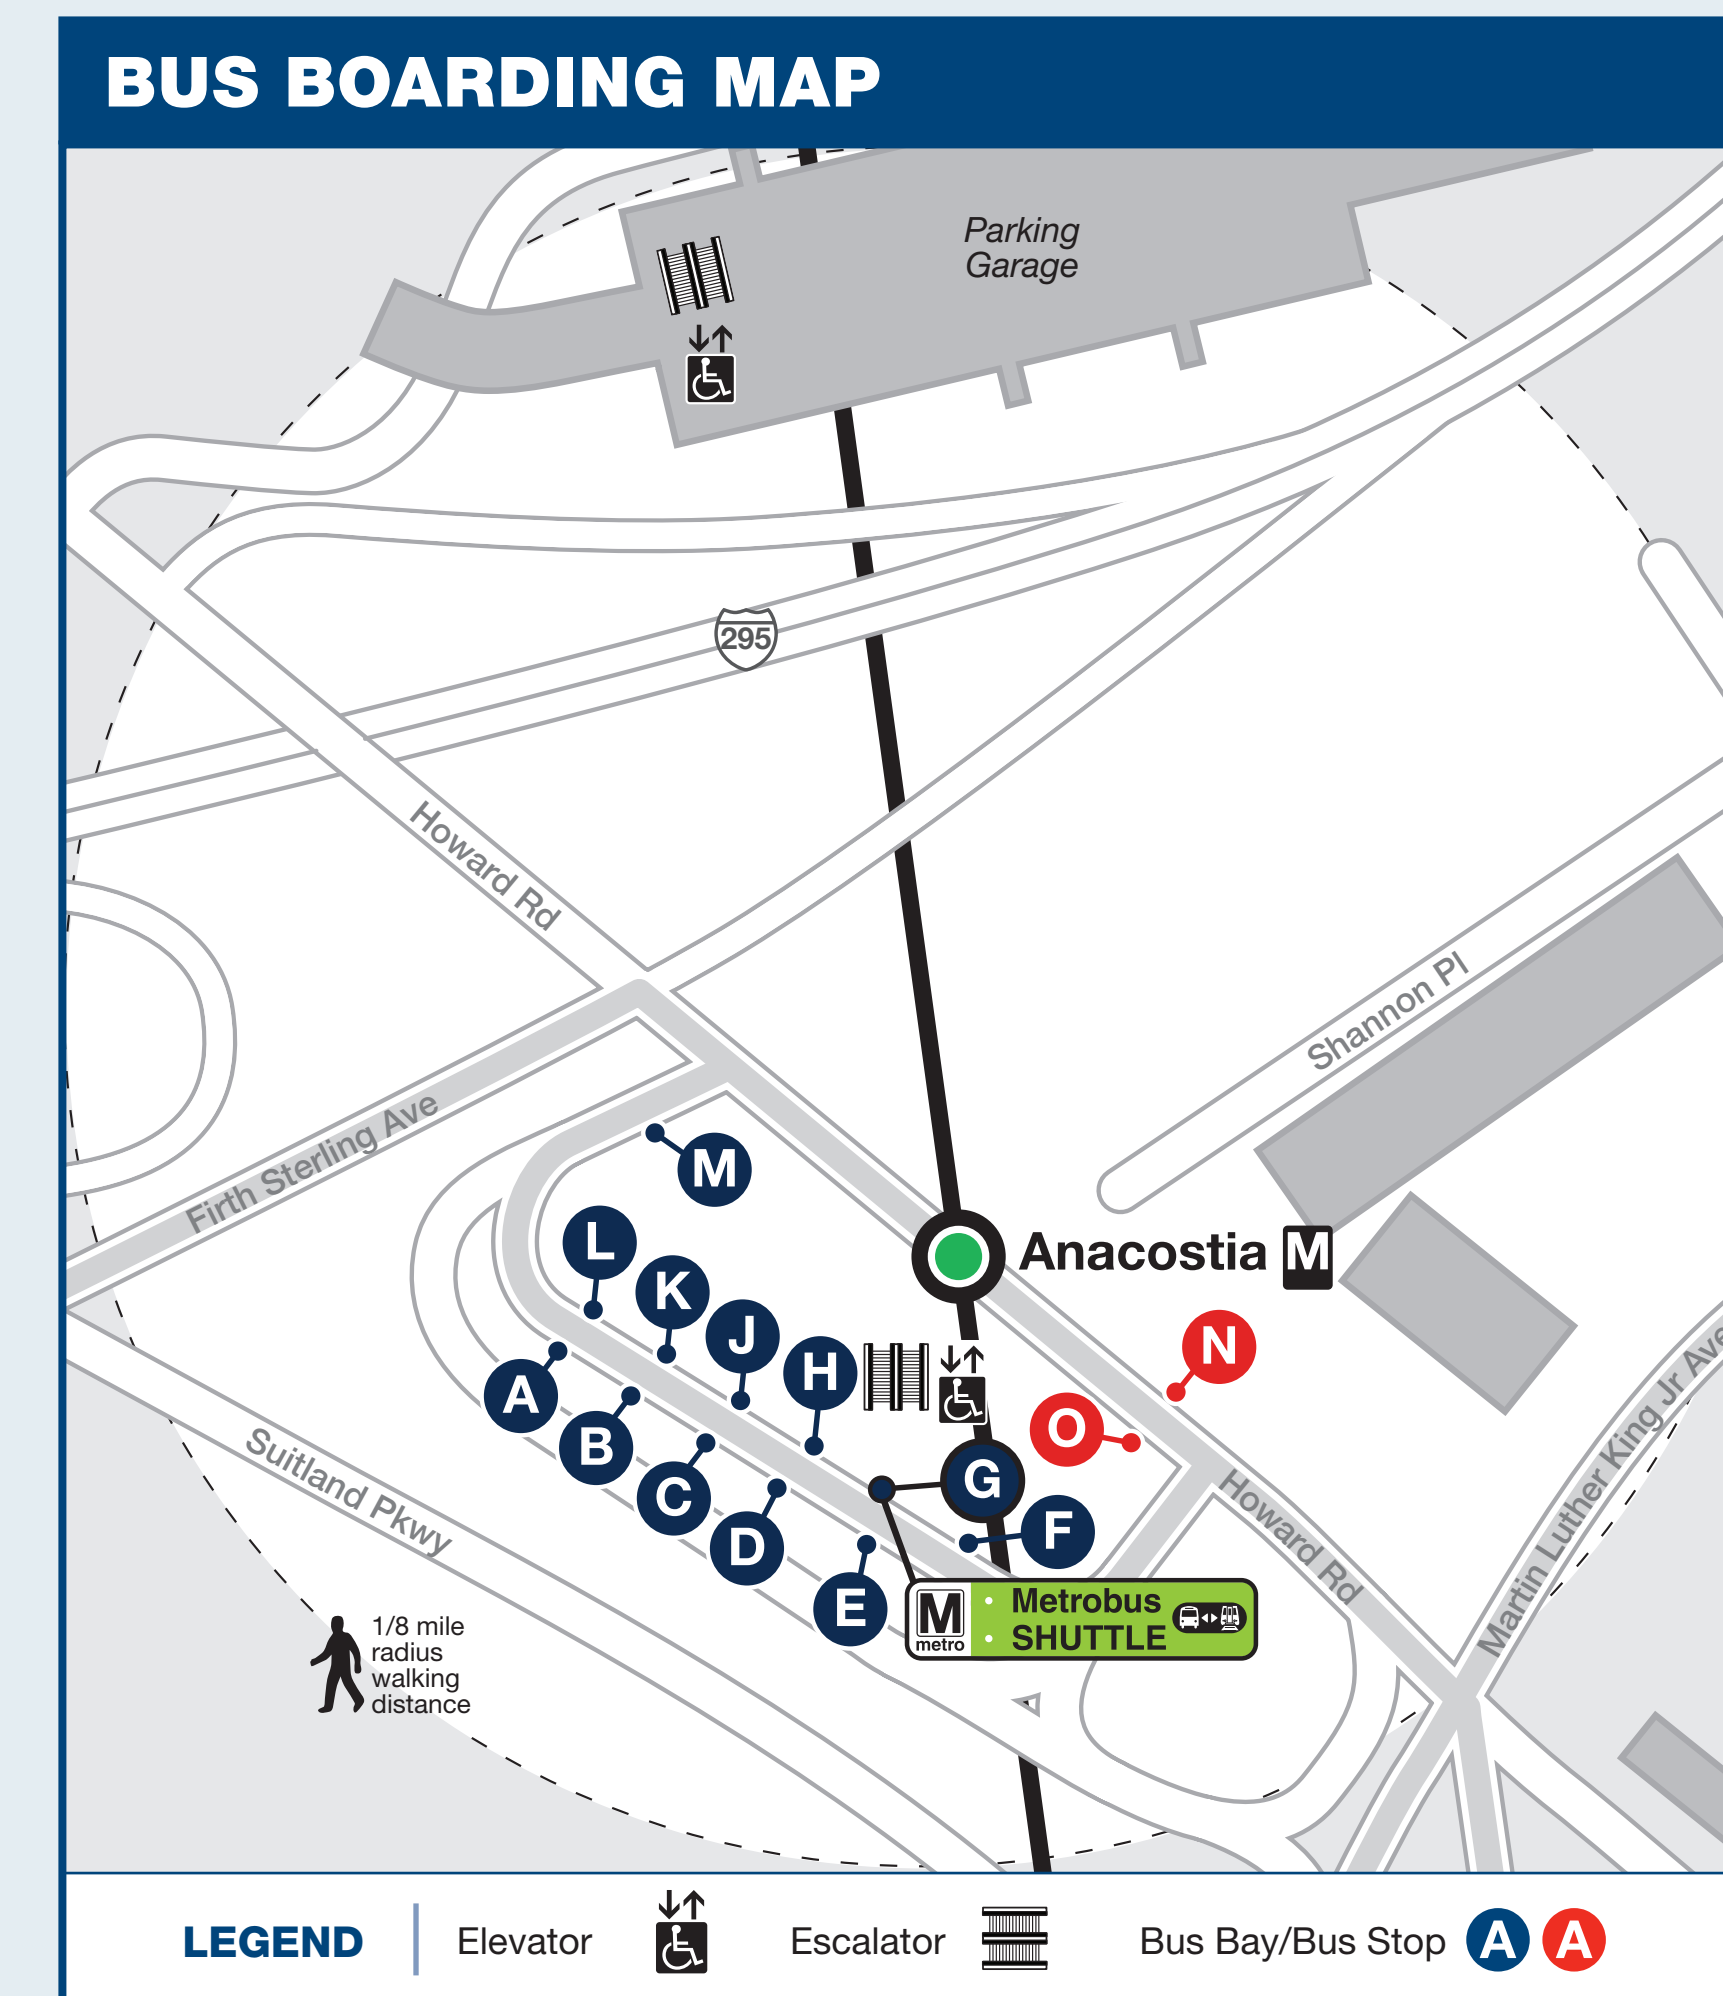

information wmata.com | 202-637-7000 | 202-638-3780

Para busETA y información general, llame al 202-637-7000 (TTY 202-638-3780) o visite wmata.com.

경보나 busETA 또는 연이 지체 관련 문의는 202-637-7000 (TTY 202-638-3780) 으로 전화하십시오. 스페인어 문의는 7을 누르고, 기타 언어 관련 문의는 88을 누른 후 5를 누르십시오. 또는 wmata.com 을 방문하십시오.

metroAlerts
Sign up today at wmata.com/MetroAlerts

Metro is accessible.
Metro es accesible.
메트로는 접속 가능합니다.