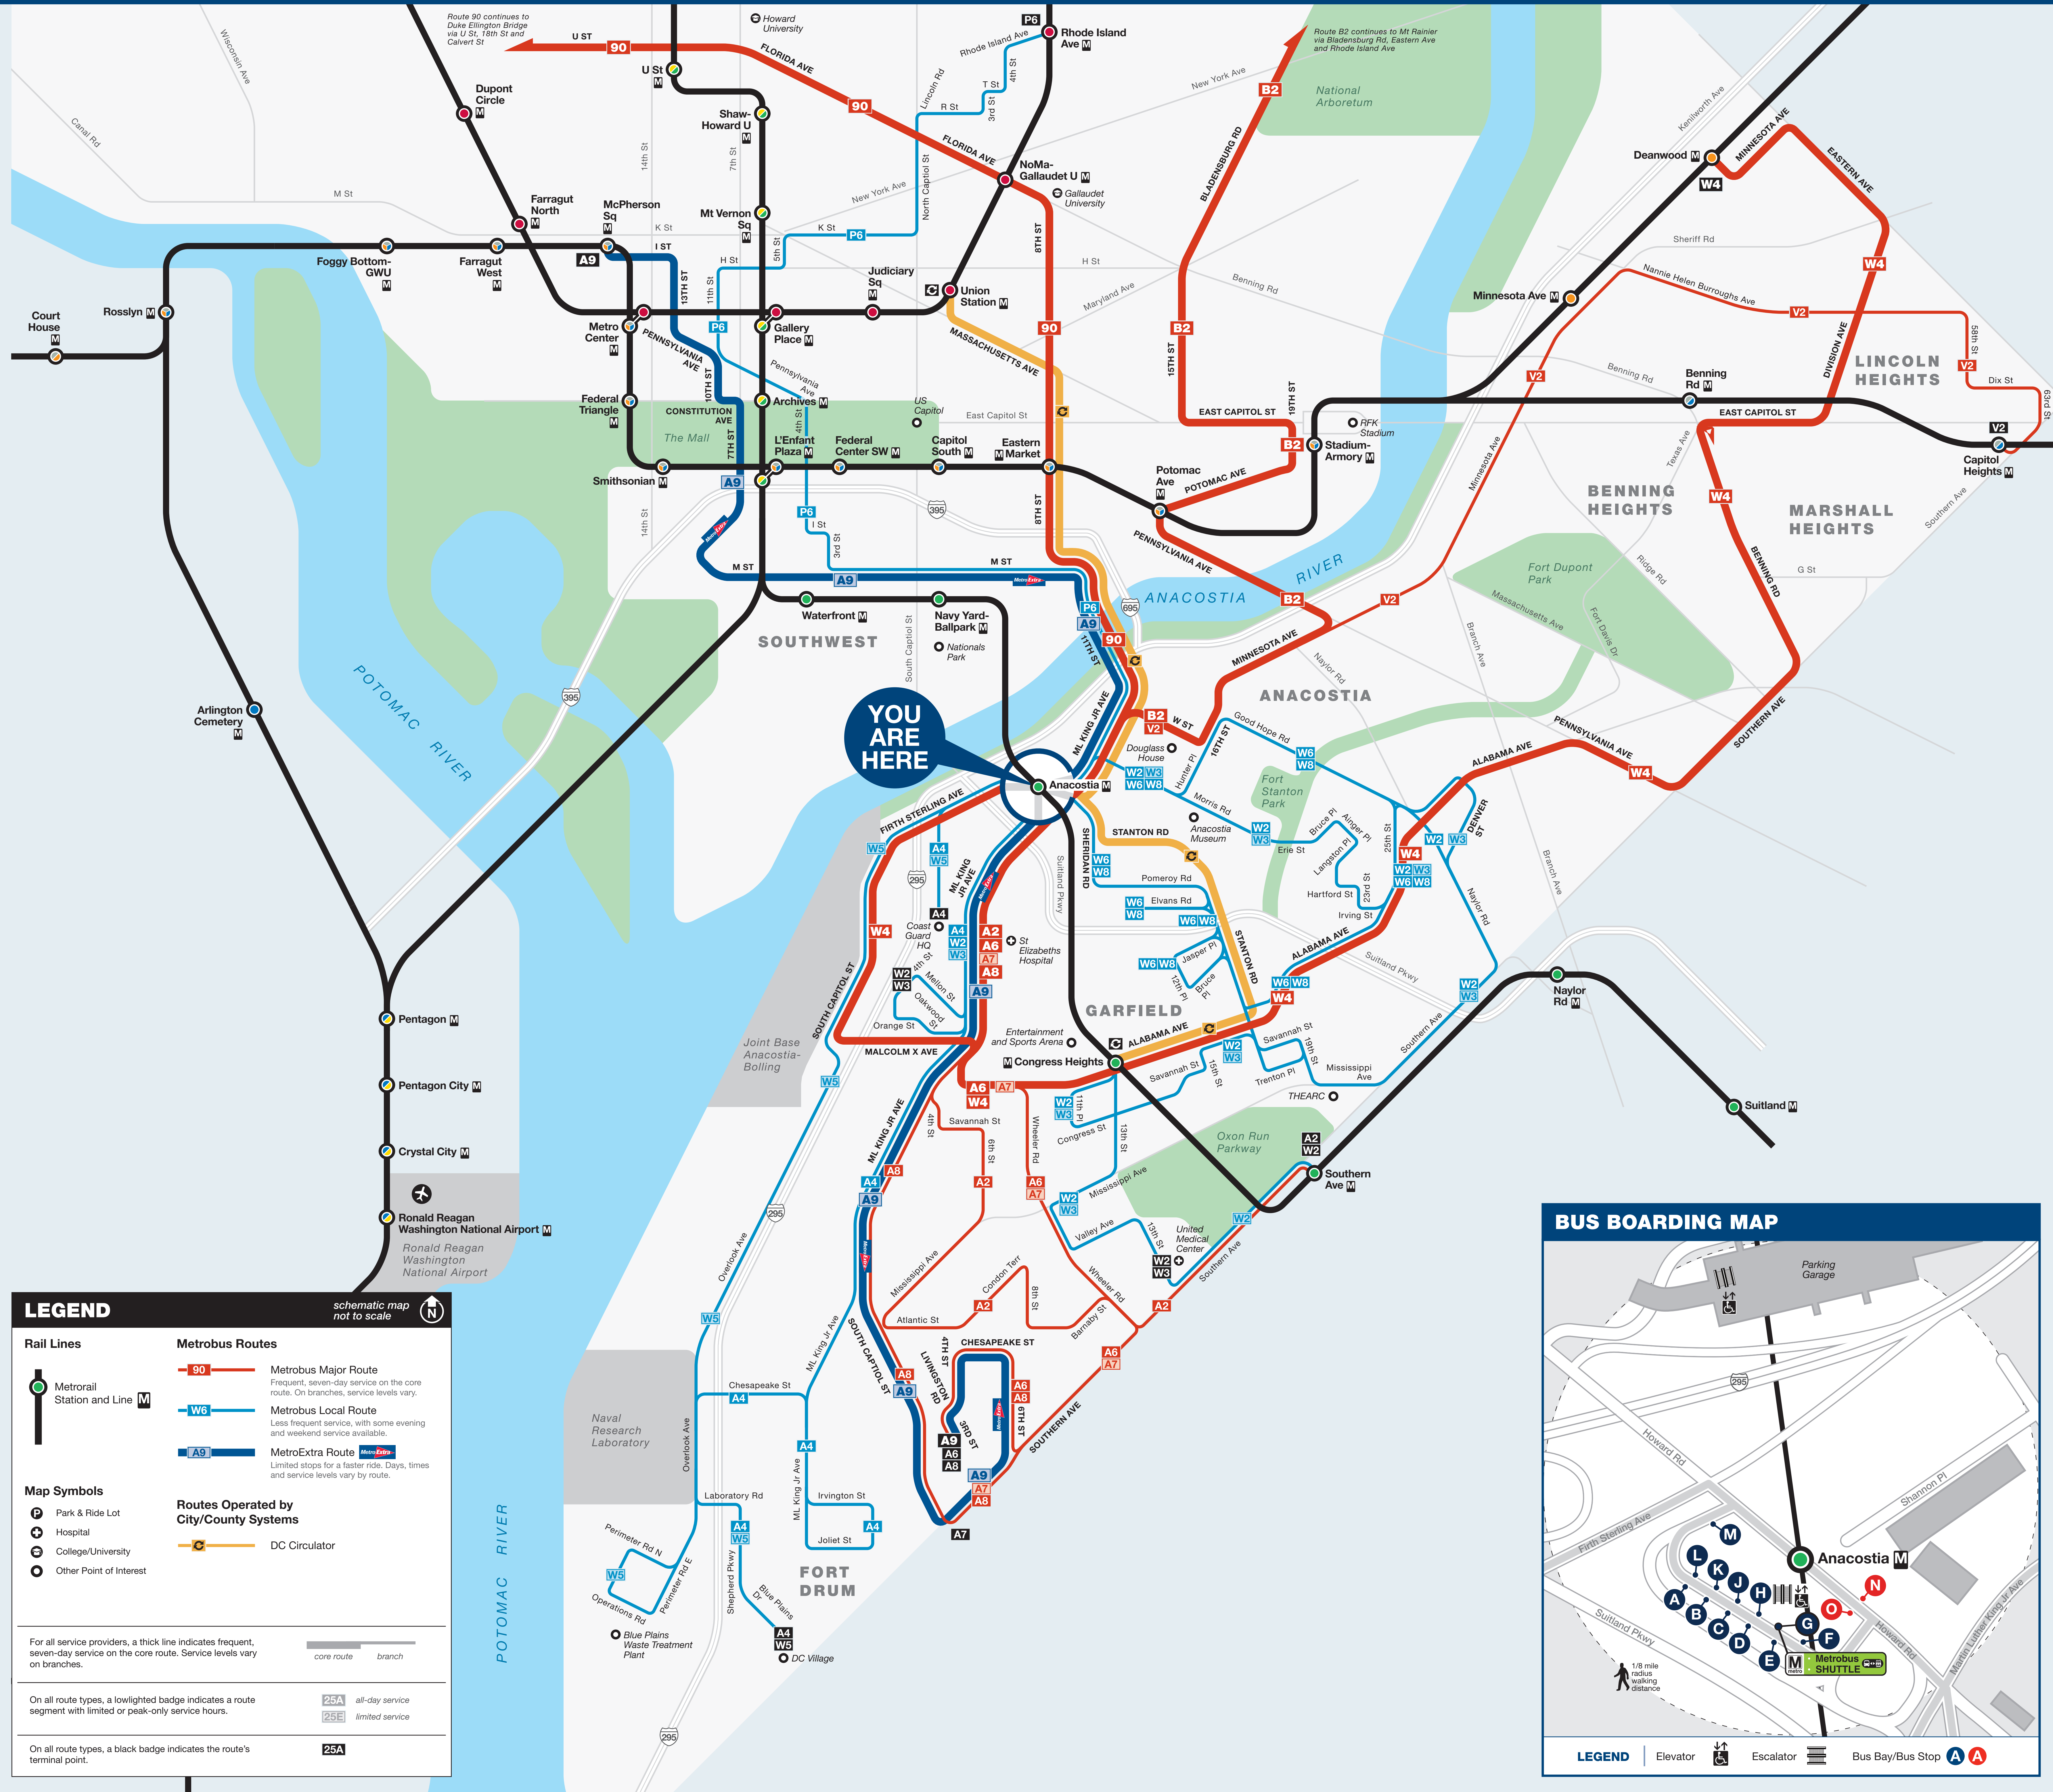

Bus Service from Anacostia

LEGEND

Rail Lines
Metrorail Station and Line M

Map Symbols
Park & Ride Lot
Hospital
College/University
Other Point of Interest

Metrobus Routes
90 Metrobus Major Route
W6 Metrobus Local Route
A9 MetroExtra Route

Routes Operated by City/County Systems
C DC Circulator

Service Levels
Core route (thick line)
Branch (thin line)
All-day service (24A)
Limited service (23E)
Terminal point (25A)

BUS SERVICE AND BOARDING LOCATIONS

ROUTE	DESTINATION	BOARD AT BUS BAY	MONDAY TO FRIDAY				SATURDAY		SUNDAY	
			AM RUSH	MIDDAY	PM RUSH	EVENING	DAY	EVENING	DAY	EVENING
U ST-GARFIELD LINE										
90	Duke Ellington Bridge	E	10-12	20	20	30	20-30	30	30	30
ANACOSTIA-CONGRESS HEIGHTS LINE										
A2	Southern Ave M	H	15-20	20	10-15	20-30	24	24-30	30	30
A6	Livingston via Wheeler Rd	J	12-15	20	15-20	30	24	24-30	30	30
A7	Livingston via Wheeler Rd	J	--	--	16-20	--	--	--	--	--
A8	Livingston via South Capitol St	K	10-15	20	10	15-30	24	24-30	30	30
ANACOSTIA-FORT DRUM LINE										
A4	Coast Guard Headquarters	G	10	20	10	--	--	--	--	--
A4	Fort Drum, DC Village	L	20	20	10	30*	24	30*	30	30
W5	Blue Plains, DC Village	L	20	--	--	--	--	--	--	--
BLADENSBURG ROAD-ANACOSTIA LINE										
B2	Mt Rainier	B	5-10**	16	10**	20-30	20	20-25	24	30
ANACOSTIA-ECKINGTON LINE										
P6	Rhode Island Ave M	C	15*	24	15-24	30*	10-35*	30*	15-35*	30-35*
CAPITOL HEIGHTS-MINNESOTA AVE LINE										
V2	Capitol Heights M	A	15-20	32	16-30	30-60	32	32	--	--
UNITED MEDICAL CENTER LINE										
W2	United Medical Center	O	18-20	--	10	30-40	30	30-40	30	30-40
W3	United Medical Center	O	--	32	--	--	30	--	--	--
W2 W3	Washington Overlook	N	20	32	20	30	30	30-40	30	30-40
DEANWOOD-ALABAMA AVE LINE										
W4	Deanwood M	D	12	25	10-15	25-30	20	20-30	20-24	24-30
GARFIELD-ANACOSTIA LOOP LINE										
W6	Clockwise Loop	M	10-15	30	16-20	30	30	30	30	30
W6	Counterclockwise Loop	M	10-15	30	16-20	30	30	30	30	30
MLK JR AVE METROEXTRA										
A9	McPherson Square M		12-15	--	--	--	--	--	--	--
A9	Livingston		--	--	15-20	--	--	--	--	--
DC CIRCULATOR										
C	Union Station M	F	10	10	10	10	10	10	10	10
C	Congress Heights M	F	10	10	10	10	10	10	10	10
Metrobus Shuttle										
G	During track work and/or rail shutdown events, this bus stop will also be served by Metro shuttle buses.