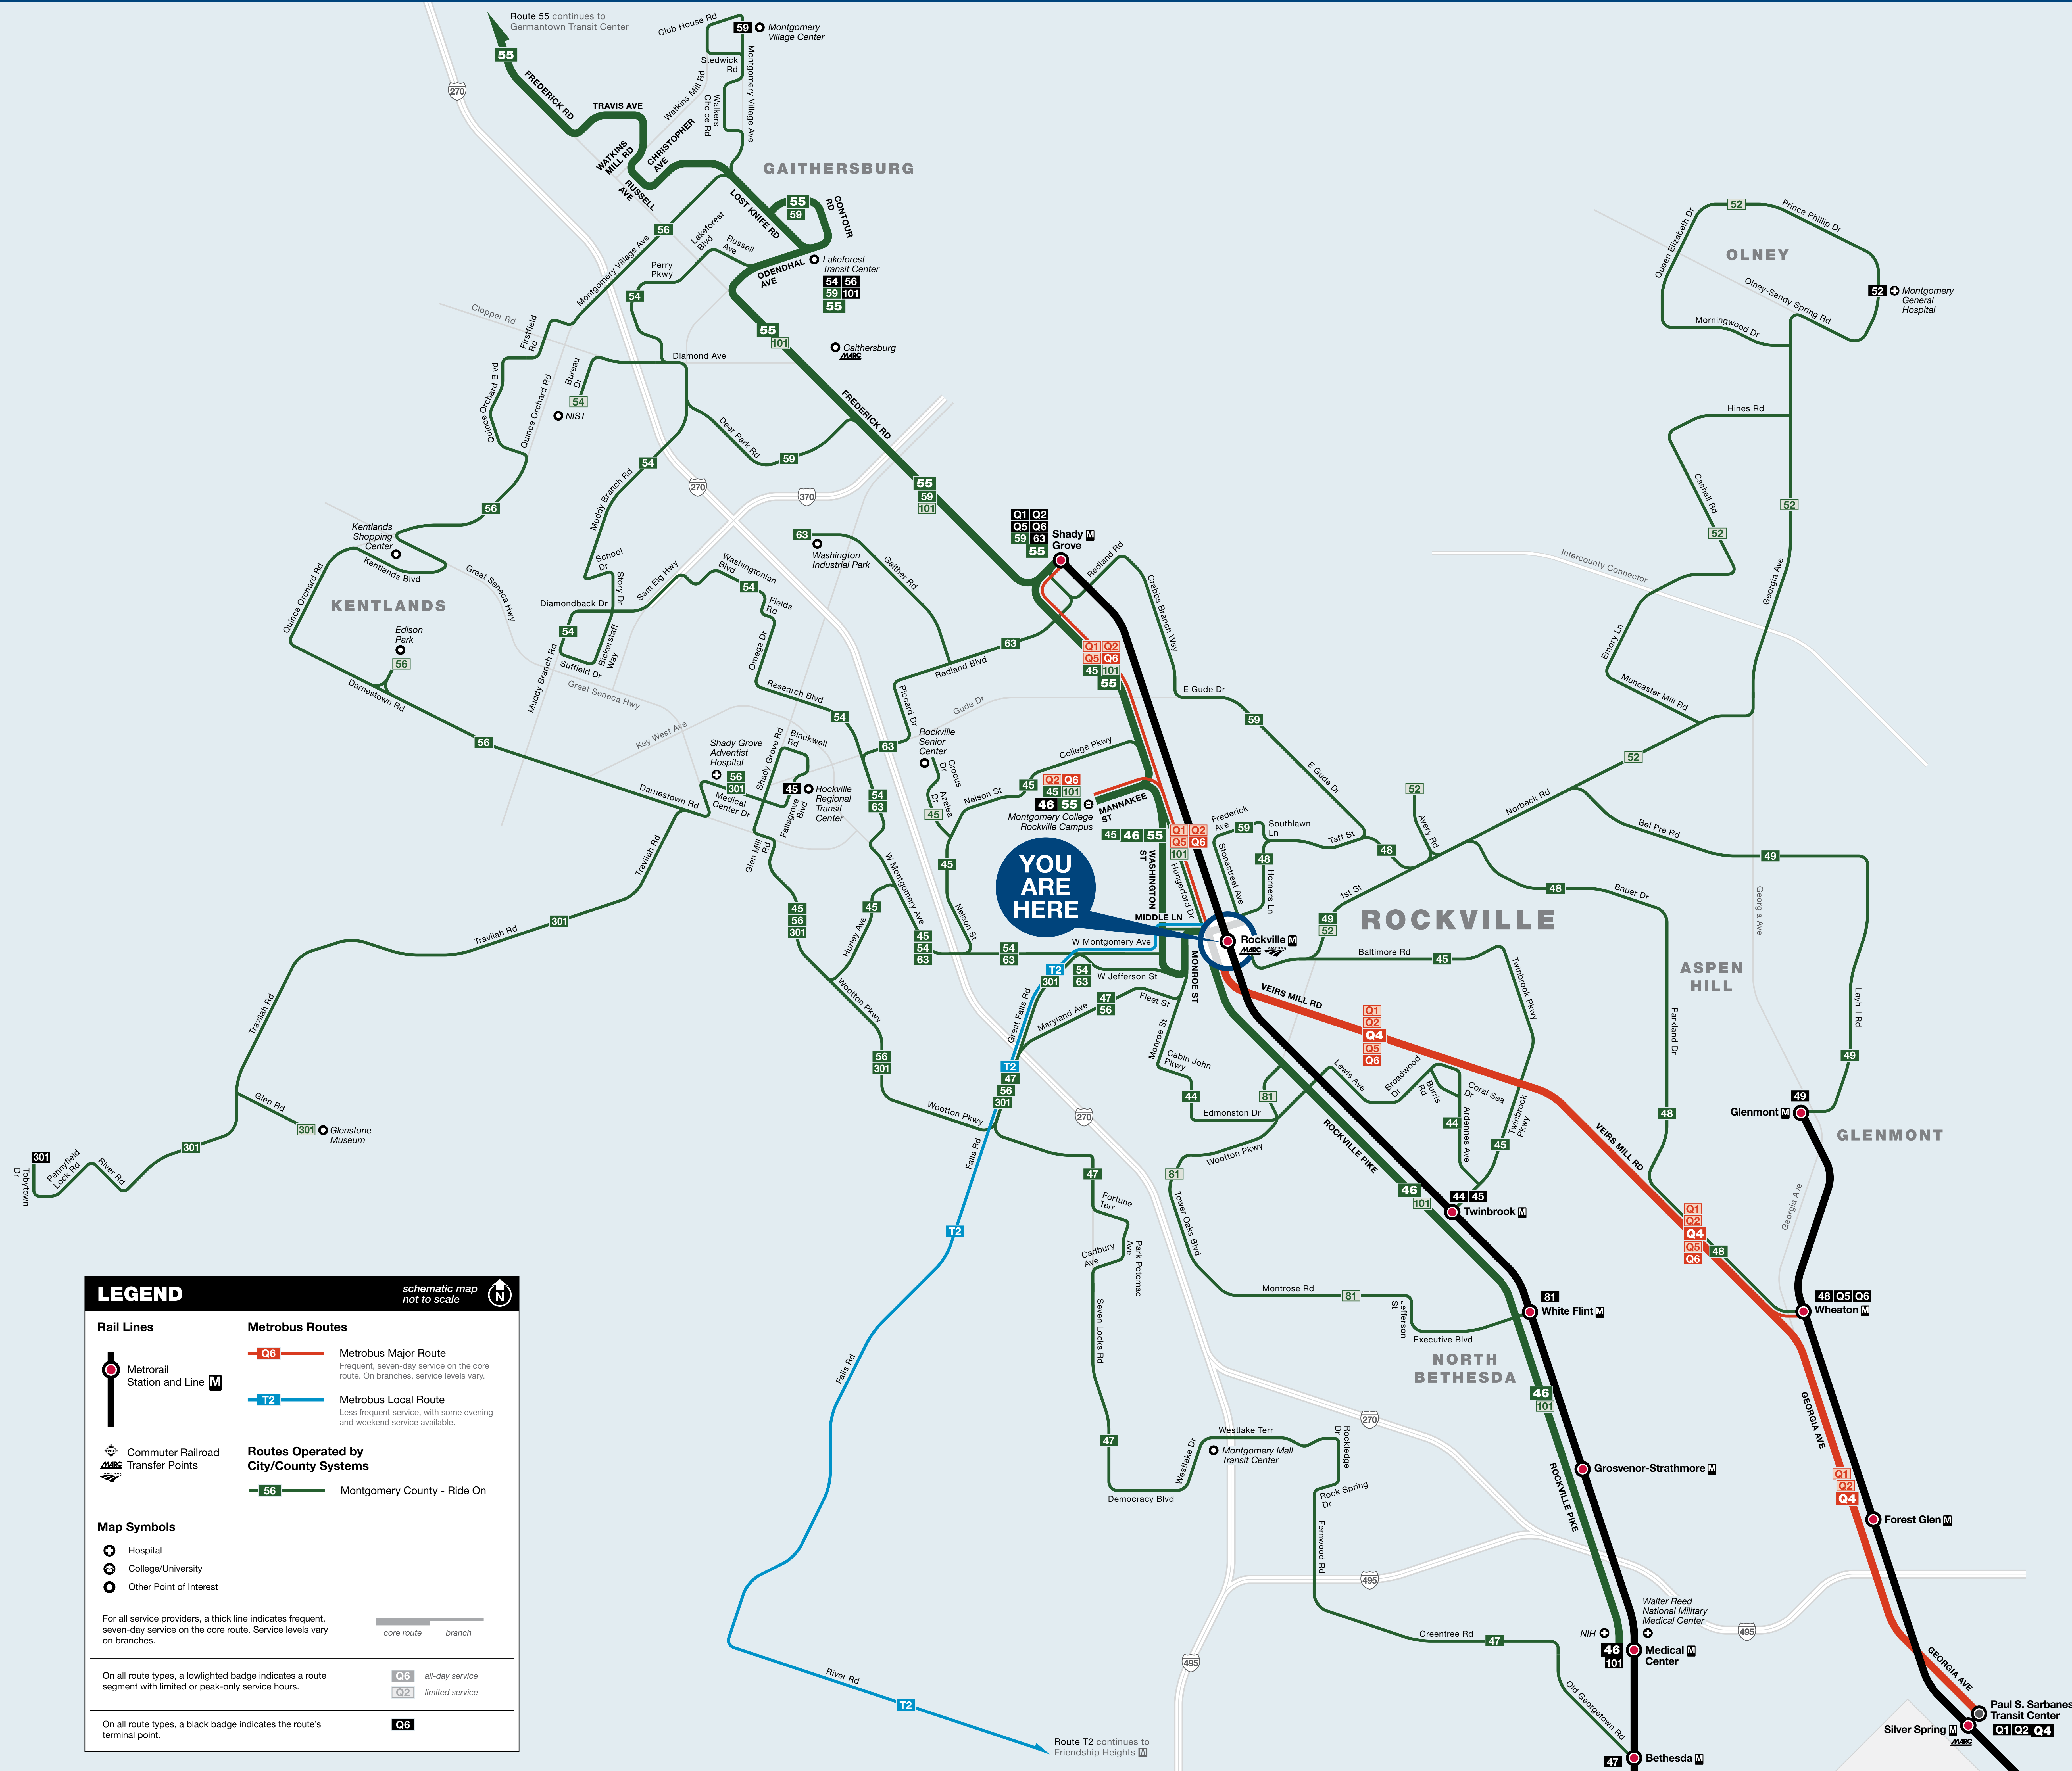

Bus Service from Rockville

BUS SERVICE AND BOARDING LOCATIONS

ROUTE	DESTINATION	BOARD AT BUS BAY	MONDAY TO FRIDAY					SATURDAY		SUNDAY	
			AM RUSH	MIDDAY	PM RUSH	EVENING	DAY	EVENING	DAY	EVENING	
RIVER ROAD LINE											
T2	Friendship Heights M	A	30	30	30	--	50	--	50	--	
<i>Saturday and Sunday service operated by Ride On</i>											
RIDE ON-MONTGOMERY COUNTY											
45	Rockville Regional Transit Center	D	35	60*	35-40	40-45	60	60	--	--	
45	Twinbrook M	D	35-40	45-60	35	40-45	60	60	--	--	
48	Wheaton M	B	25	25-35	25	30-45	30-45	45	45	45	
49	Glenmont M	B	20	25-30	20-25	40	30-40	40	40	40	
52	Montgomery General Hospital	D	3	trips	--	45	--	--	--	--	
59	Montgomery Village	C	25-30	20-30	20	35	35-45	45	40-45	45	
301	Tobytown	D	90	90	90	--	90	--	90	--	

Notes: * Certain Weekday midday trips also serve Rockville Senior Center; see schedule for details

ROUTE	DESTINATION	BOARD AT BUS BAY	MONDAY TO FRIDAY					SATURDAY		SUNDAY	
			AM RUSH	MIDDAY	PM RUSH	EVENING	DAY	EVENING	DAY	EVENING	
WESTSIDE											
VEIRS MILL ROAD LINE											
Q1	Shady Grove M	G	3 trips	--	--	4 trips (late night)	5 trips (morning)	20-30	6 trips (morning)	20-30	
	Paul S. Sarbanes Transit Center (Silver Spring M)	D	3 trips	--	--	2 trips (late night)	5 trips (morning)	20-30	5 trips (morning)	20-30	
Q2	Shady Grove M	G	20-30	--	--	20-30	--	--	--	--	
Q2	Paul S. Sarbanes Transit Center (Silver Spring M)	D	2 trips	--	--	20-30	--	--	--	--	
Q4	Paul S. Sarbanes Transit Center (Silver Spring M)	D	6 trips	30	30	--	30	--	30	--	
Q5	Shady Grove M	G	--	--	--	--	30	--	30	--	
Q5	Wheaton M	D	--	--	--	--	30	--	30	--	
Q6	Shady Grove M	G	1 trip	30	30	--	--	--	--	--	
Q6	Wheaton M	D	30	30	30	--	--	--	--	--	
RIDE ON-MONTGOMERY COUNTY											
44	Twinbrook M	F	50	--	50	--	--	--	--	--	
46	Medical Center M	A	25-45	15-20	15	20-35	25-40	40	35-40	40	
	Montgomery College	A	20	15-20	15	20-40	25-40	40	35-40	40	
47	Bethesda M	F	30-35	45	30	30-45	55	55	55	55	
54	Lakeforest Transit Center	E	20	30-40**	20	50	40**	50	50	50	
55	Germantown Transit Center	B	15	12-15	12	15-30	15	20-30	15-30	30	
56	Lakeforest Transit Center	E	15-30	20-40	30	30-45	45	45	45	45	
63	Shady Grove M	E	70	70	70	70	--	--	--	--	
81	White Flint M	F	65	--	65	--	--	--	--	--	
101	Medical Center M	C	20	--	20	--	--	--	--	--	
	Lakeforest Transit Center	C	20	--	20	--	--	--	--	--	

Metrobus SHUTTLE (C06) Board at Bus Bay D

During track work and/or rail shutdown events, this bus stop will also be served by Metro shuttle buses.

Notes: * Certain trips end at Montgomery College; see schedule for details
** Certain Weekday and Saturday midday trips operate via Muddy Branch Shopping Center; see schedule for details