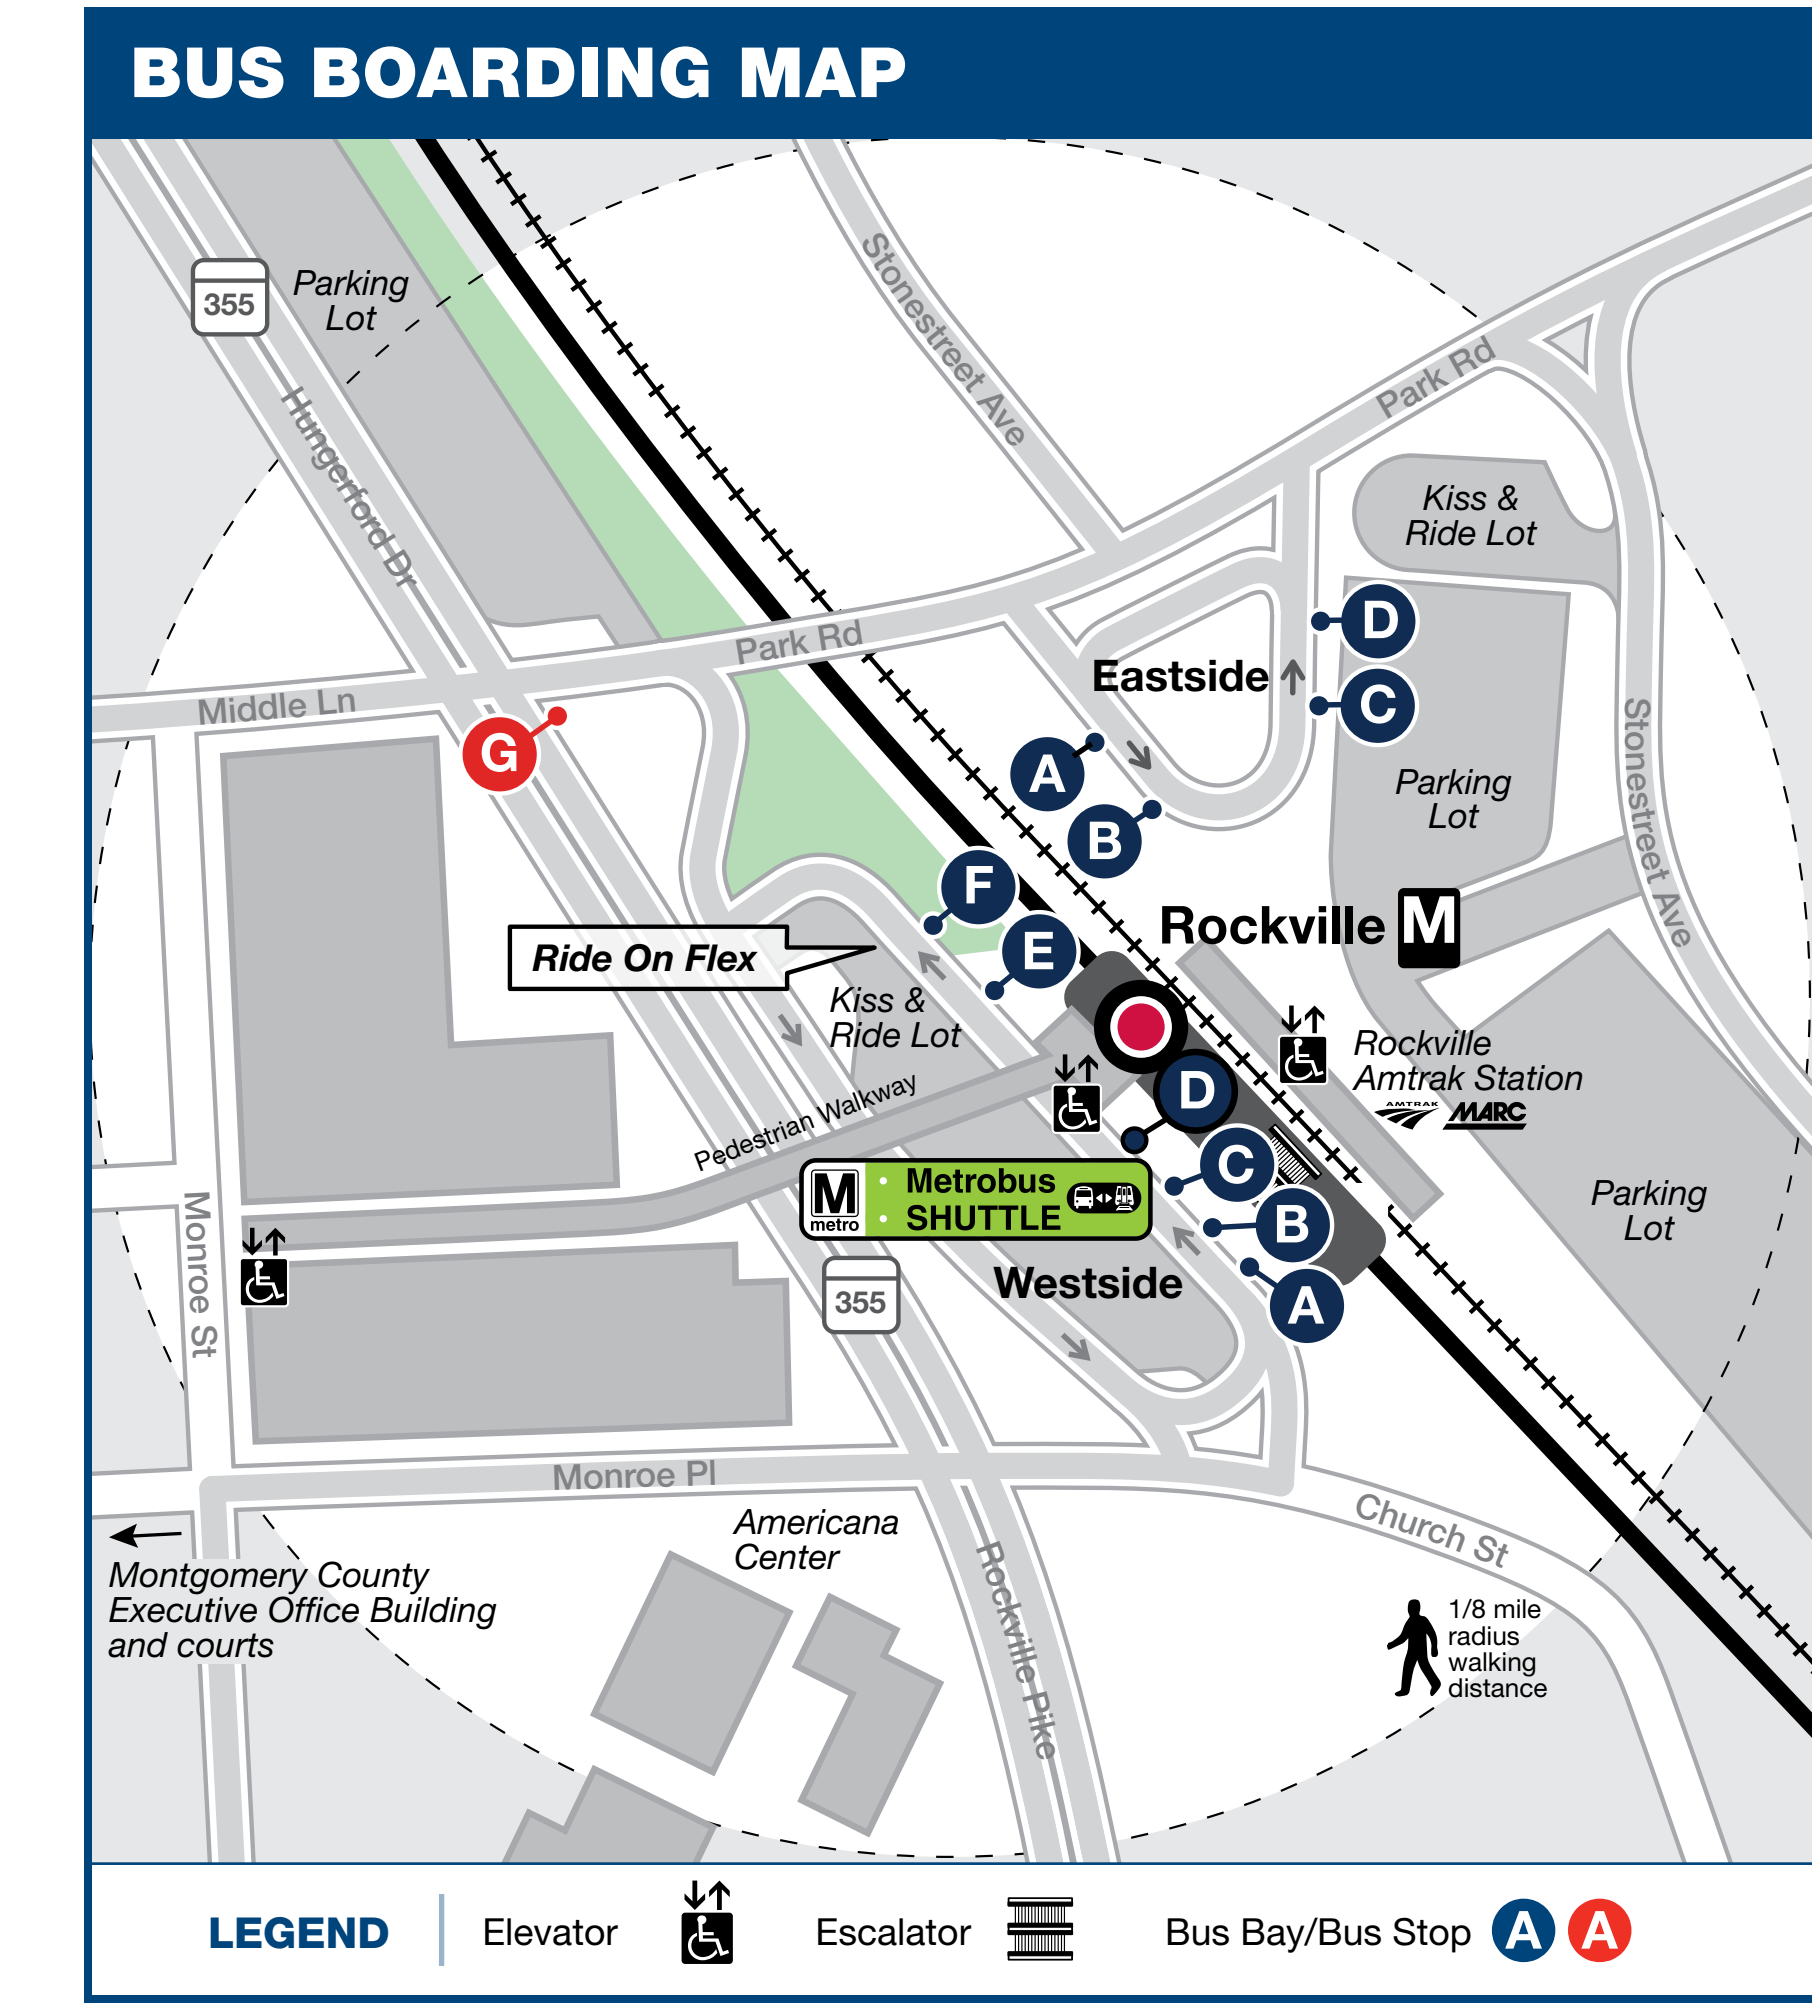

Through MetroAlerts, you can be notified of Metro service disruptions via email or text messages. MetroAlerts can be sent to computers, cellular phones, pagers or personal digital assistants capable of receiving data. MetroAlerts are limited to 140 characters to prevent them from being truncated when received as text messages. If further information on the incident is available, it is published on the website and a link to that information is included in the MetroAlert.

KNOW MORE. KNOW FIRST.
Sign up today at wmata.com/MetroAlerts

information wmata.com | 202-637-7000 | 202-638-3780
busETA and General Inquiries Para busETA y información general, llame al 202-637-7000 (TTY 202-638-3780) o visite wmata.com.

metroAlerts
Sign up today at wmata.com/MetroAlerts

Metro is accessible. **Metro es accesible.**
메트로는 접근 가능합니다.