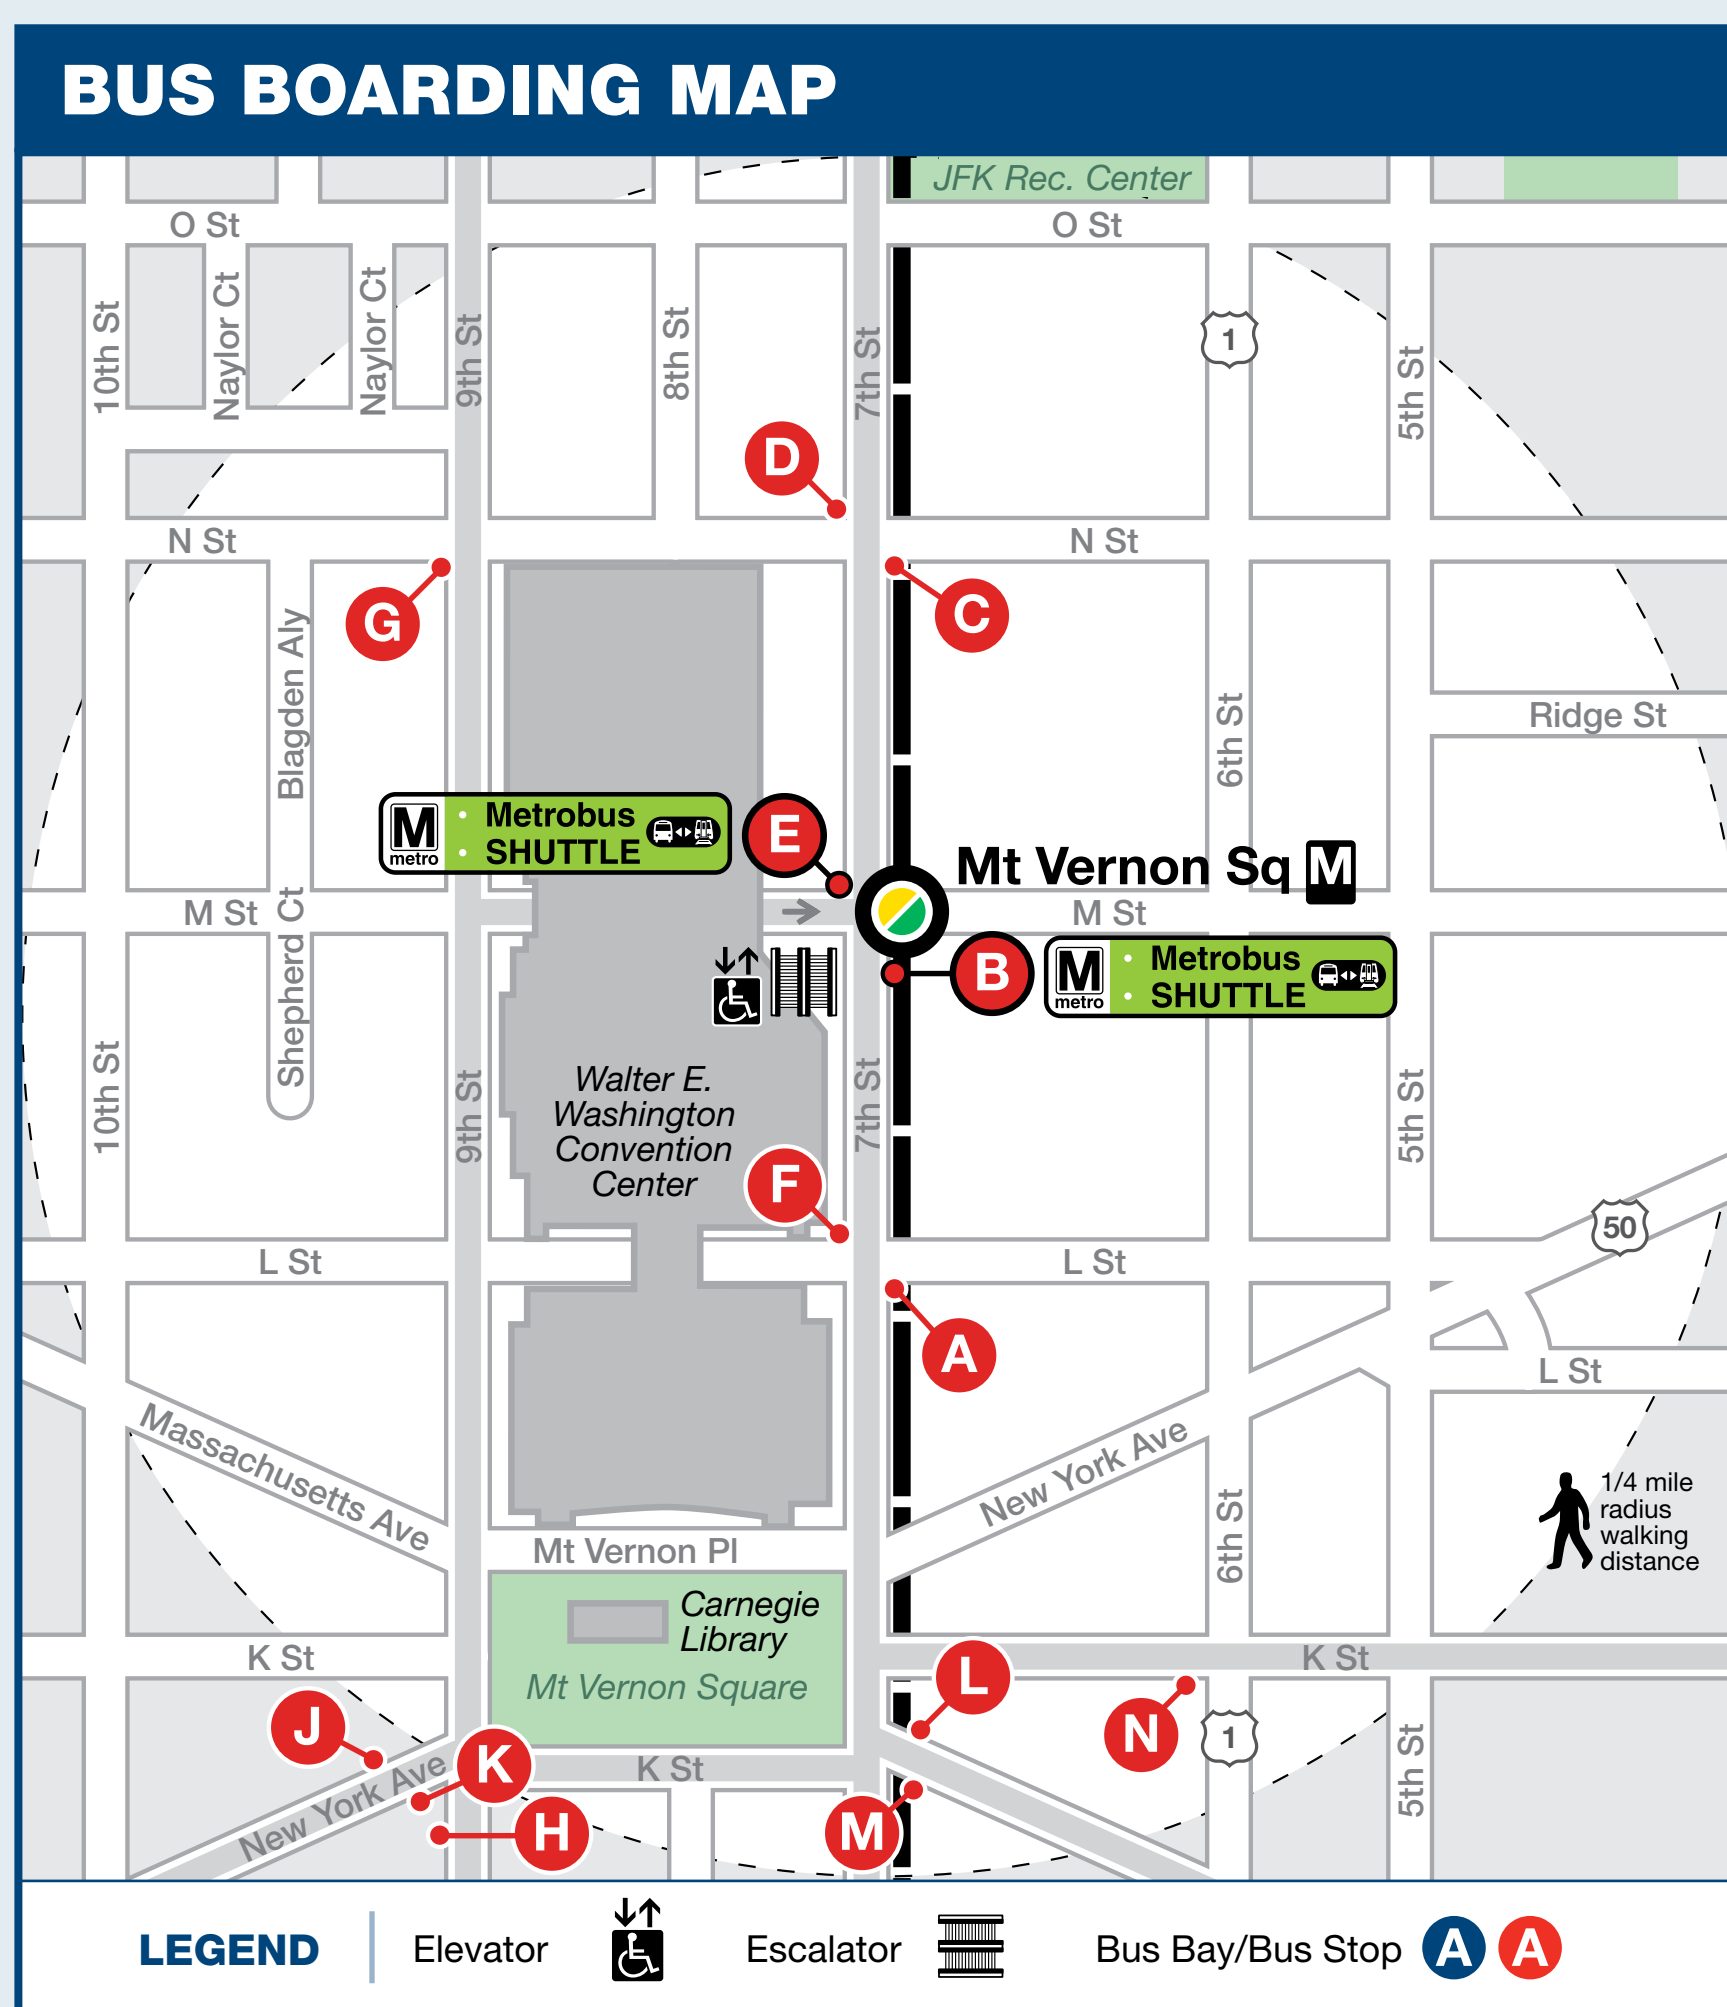

Bus Service from Mt Vernon Sq

BUS SERVICE AND BOARDING LOCATIONS

ROUTE	DESTINATION	BOARD AT BUS STOP	MONDAY TO FRIDAY				SATURDAY		SUNDAY	
			AM RUSH	MIDDAY	PM RUSH	EVENING	DAY	EVENING	DAY	EVENING
GEORGIA AVE-7TH ST LINE										
70	Paul S. Sarbanes Transit Center (Silver Spring M)	A B C	12	12	12	12	15	15	15	15
70	Archives M	D E F	12	12	12	12	15	15	15	15
CONVENTION CTR-SW WATERFRONT LINE										
74	Nationals Park/Buzzard Point	N	30	30	30	30	30	30	30	30
GEORGIA AVE METROEXTRA										
79	Paul S. Sarbanes Transit Center (Silver Spring M)	A	10	12	10	--	15	--	15	--
79	Archives M	E	10	12	10	--	15	--	15	--
IVY CITY-FRANKLIN SQ LINE										
D4	Ivy City	M	30	30	30	30	30	30	30	30
D4	Franklin Square	L	30	30	30	30	30	30	30	30
RHODE ISLAND AVE LINE										
G8	Avondale	Board outboard line G8 buses on 17th St	15-20	30	12-15	30	30	30	30	45
G8	Farragut North & West M		G H	6-15	15-30	12-20	30	30	30	45
DC CIRCULATOR										
C	Georgetown	J L	10	10	10	10	10	10	10	10
C	Union Station M	K M	10	10	10	10	10	10	10	10

During track work and/or rail shutdown events, this bus stop will also be served by Metro shuttle buses.