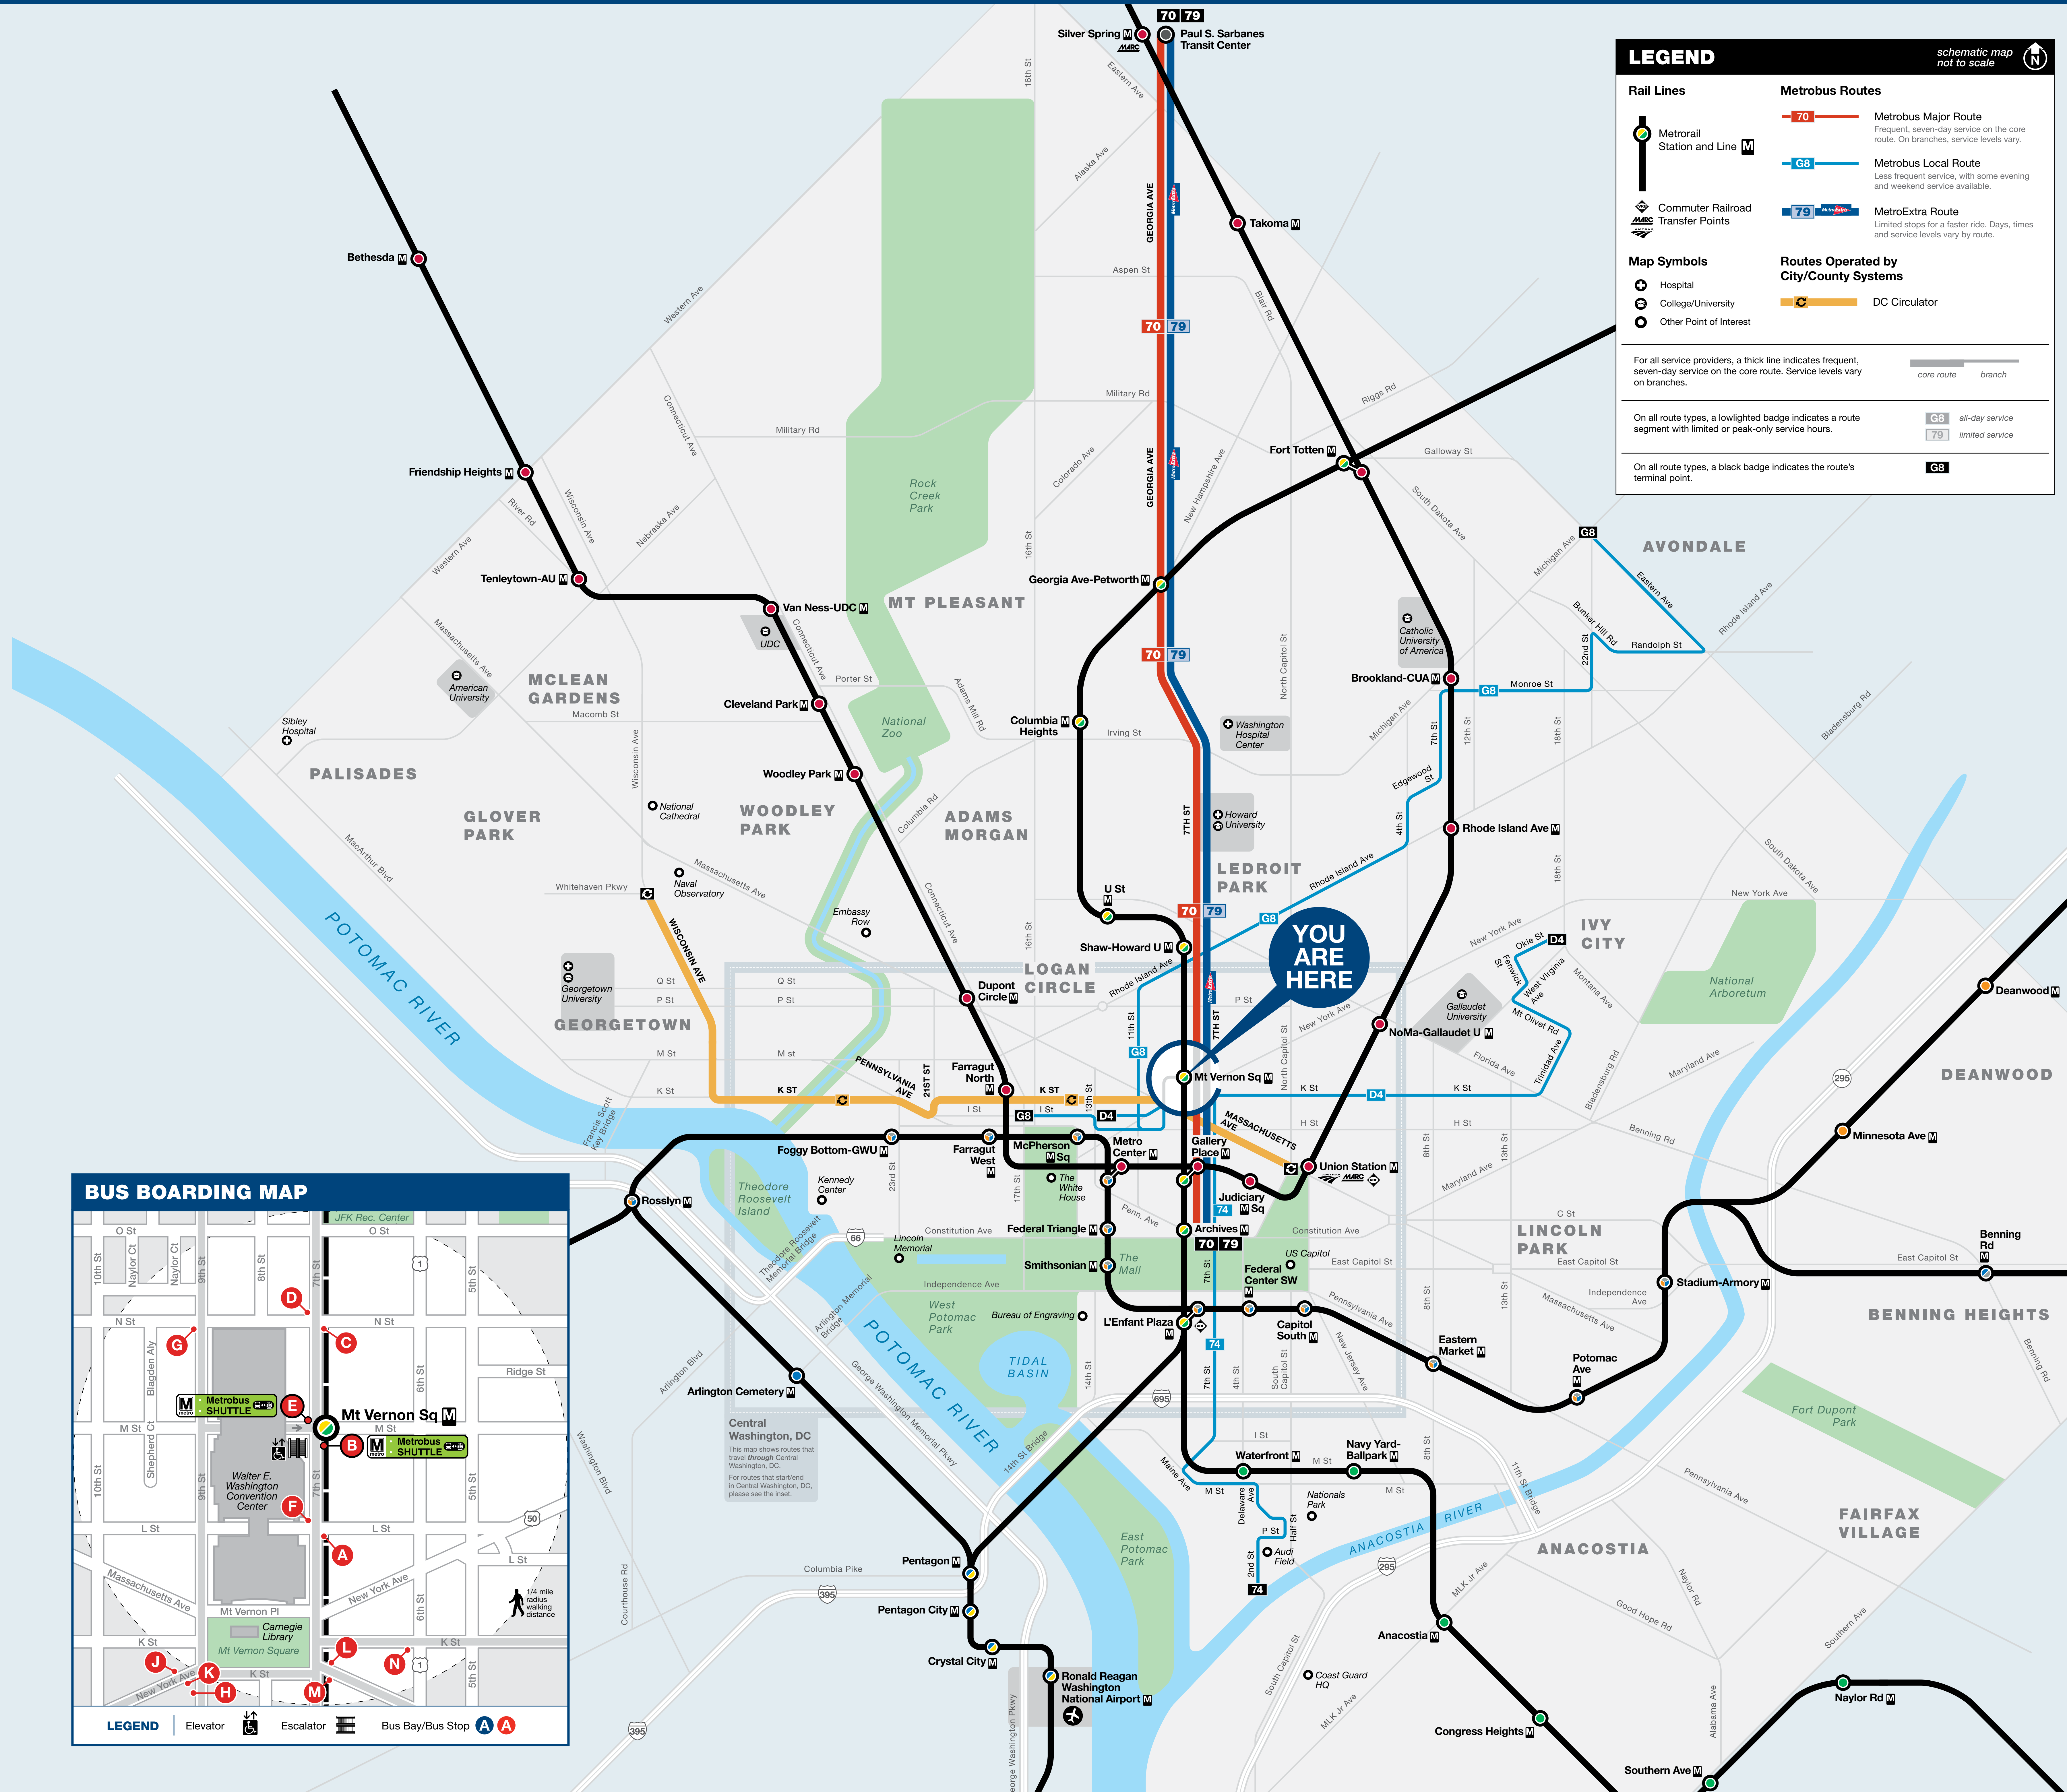

Bus Service from Mt Vernon Sq

BUS SERVICE AND BOARDING LOCATIONS

ROUTE	DESTINATION	BOARD AT BUS STOP	MONDAY TO FRIDAY				SATURDAY		SUNDAY	
			AM RUSH	MIDDAY	PM RUSH	EVENING	DAY	EVENING	DAY	EVENING
GEORGIA AVE-7TH ST LINE										
70	Paul S. Sarbanes Transit Center (Silver Spring M)	A B C	12	12	12	12	15	15	15	15
70	Archives M	D E F	12	12	12	12	15	15	15	15
CONVENTION CTR-SW WATERFRONT LINE										
74	Nationals Park/Buzzard Point	N	30	30	30	30	30	30	30	30
GEORGIA AVE METROEXTRA										
79	Paul S. Sarbanes Transit Center (Silver Spring M)	A	10	12	10	--	15	--	15	--
79	Archives M	E	10	12	10	--	15	--	15	--
IVY CITY-FRANKLIN SQ LINE										
D4	Ivy City	M	30	30	30	30	30	30	30	30
D4	Franklin Square	L	30	30	30	30	30	30	30	30
RHODE ISLAND AVE LINE										
G8	Avondale	Board outboard line G8 buses on 17th St	15-20	30	12-15	30	30	30	30	45
G8	Farragut North & West M		G H	6-15	15-30	12-20	30	30	30	45
DC CIRCULATOR										
C	Georgetown	J L	10	10	10	10	10	10	10	10
C	Union Station M	K M	10	10	10	10	10	10	10	10

During track work and/or rail shutdown events, this bus stop will also be served by Metro shuttle buses.