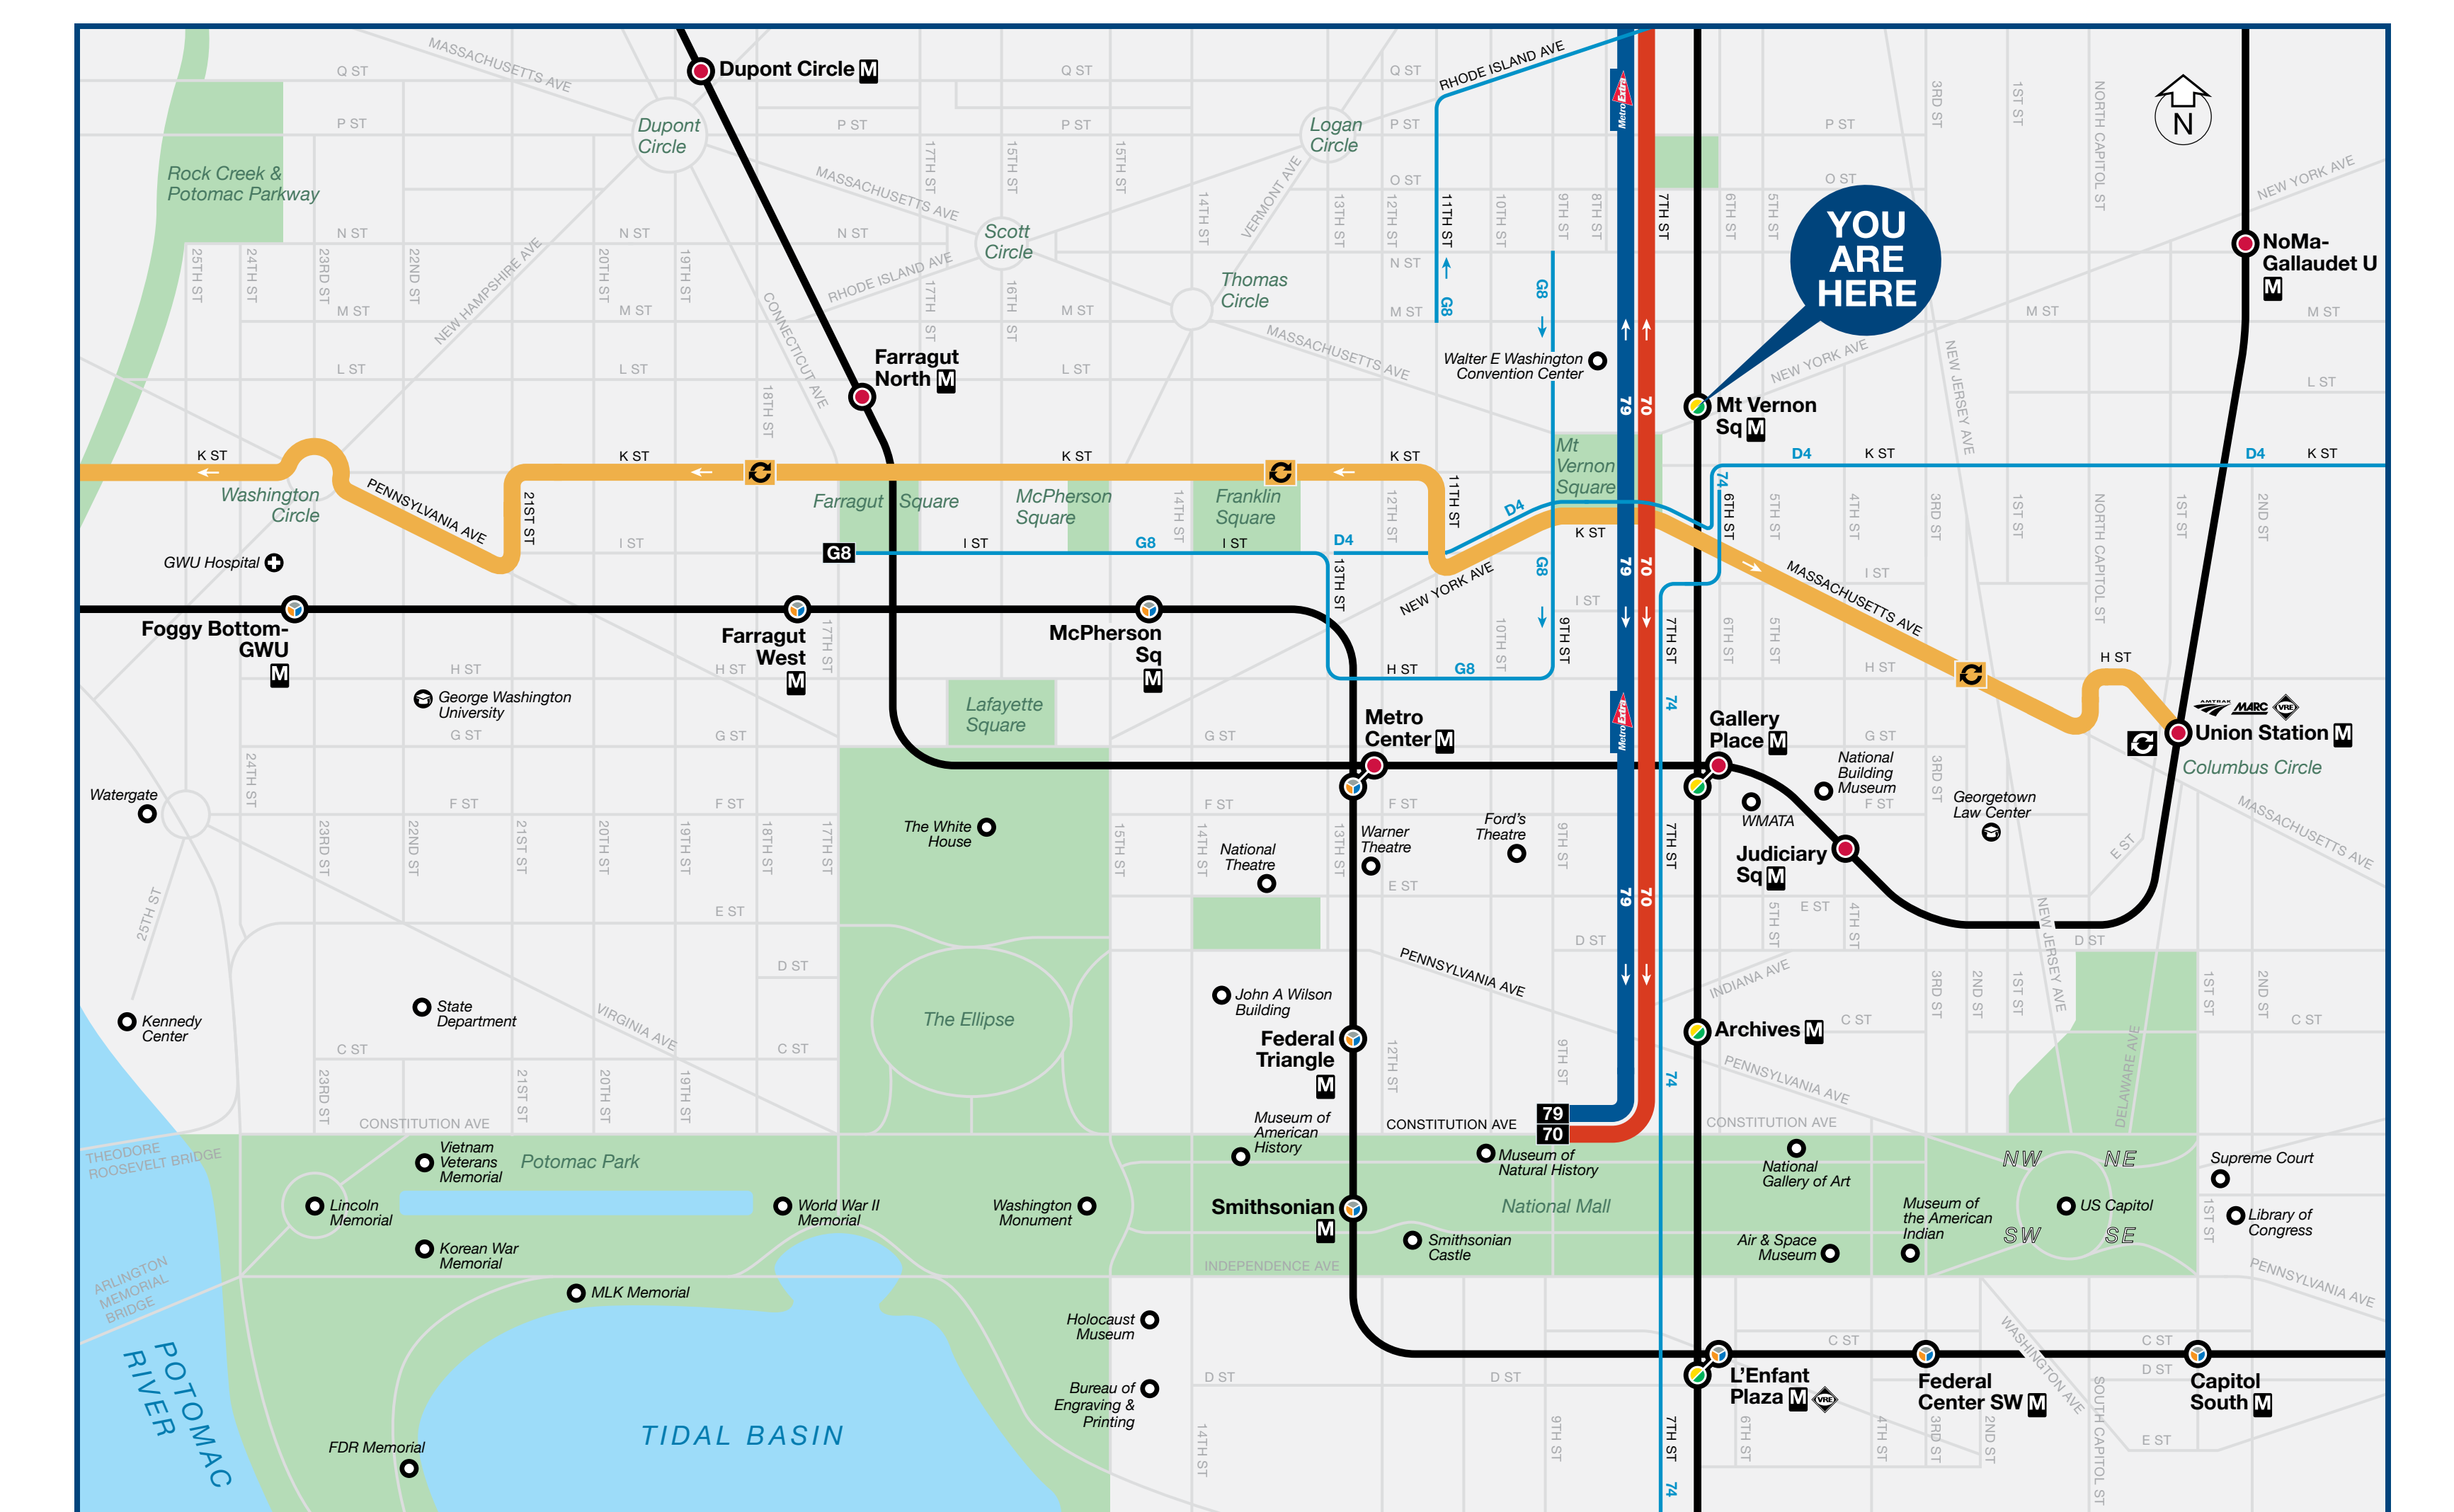

CENTRAL WASHINGTON DC

March 2021

information wmata.com | 202-637-7000 | 202-638-3780

busETA and General Inquiries

Para busETA y información general, llame al 202-637-7000 (TTY 202-638-3780) o visite wmata.com.

정보나 busETA 또는 언어 지원 관련 문의는 202-637-7000 (TTY 202-638-3780) 으로 전화하십시오. 스피어인 관련 문의는 T를 누르시고, 기타 언어 관련 문의는 88을 누른 후 5를 누르십시오. 또는 wmata.com 을 방문하십시오.

metroAlerts
Sign up today at wmata.com/MetroAlerts

Metro is accessible.
Metro es accesible.
메트로는 접속 가능합니다.