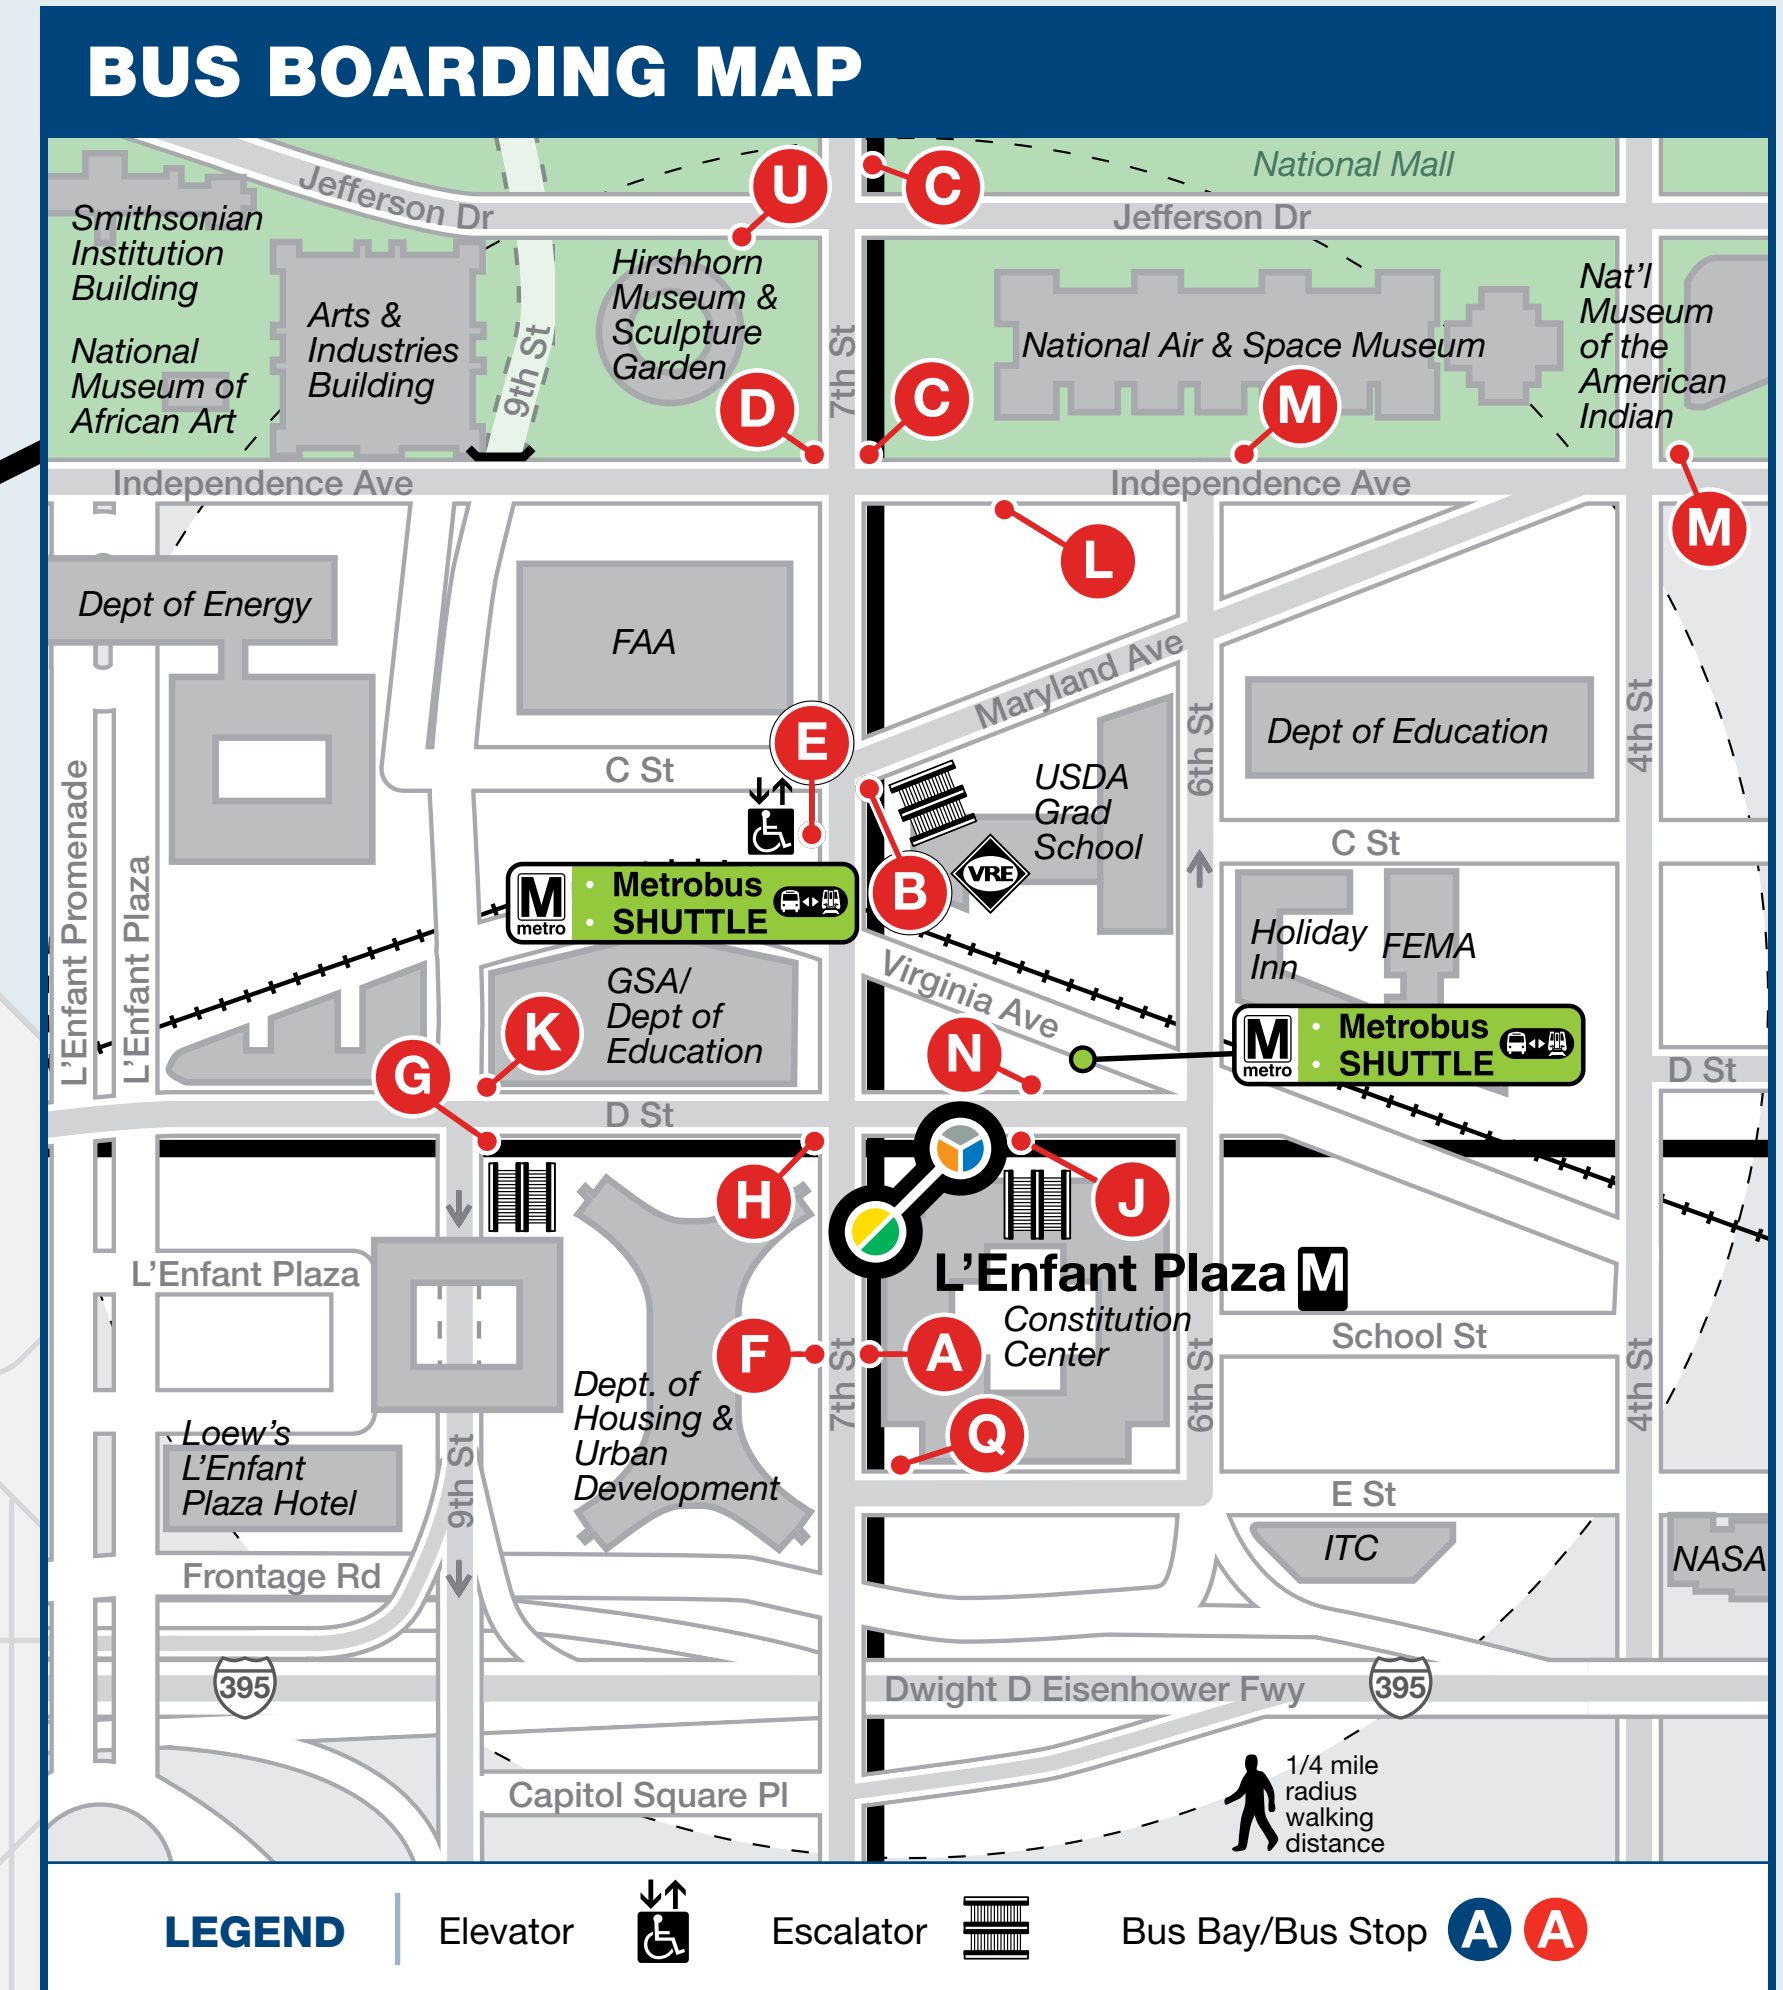

Bus Service from L'Enfant Plaza

BUS SERVICE AND BOARDING LOCATIONS

The table shows approximate time between buses in minutes; check schedules for full details

ROUTE	DESTINATION	BOARD AT BUS STOP	MONDAY TO FRIDAY				SATURDAY		SUNDAY	
			AM RUSH	MIDDAY	PM RUSH	EVENING	DAY	EVENING	DAY	EVENING
METRO										
5A	Dulles Airport	J, O	60	60	60	60	60	60	60	60
30N 30S	Friendship Heights	M	30	30	30	30	--	--	--	--
30N 36	Naylor Rd	L	15-20	15-25	15-20	20-30	20	30	30	30
30S 32	Southern Ave	L	15-20	15-25	15-20	20-30	20	30	20-30	30
32 36	Potomac Park	M	5-15	10-20	10-20	30	10-15	15	5-20	15
52	14th & Colorado	N	14*	16	10-15	20-30	30*	20-30	30*	20-30
74	Convention Center	A, B, C	30	30	30	30	30	30	30	30
74	National Park, Audi Field	D, E, F	30	30	30	30	30	30	30	30
DC CIRCULATOR										
C	Union Station	U	10	10	10	10	10	10	10	10
C	Eastern Market	J	10	10	10	10	10	10	10	10
MTA COMMUTER BUS										
30S	Silver Spring	C	--	3 trips	4 trips	--	--	--	--	--
31S	Silver Spring	C	--	--	3 trips	--	--	--	--	--
32S	Silver Spring	C	--	--	2 trips	--	--	--	--	--
33S	Clarksville	L	--	1 trip	3 trips	--	--	--	--	--
34S	Long Gate Park & Ride	L	--	1 trip	1 trip	--	--	--	--	--
610	U.S. 301 Park & Ride	E	--	2 trips	30-40	--	--	--	--	--
620	Southern Md. Blue Crabs Stadium	E	--	1 trip	1 trip	--	--	--	--	--
640	Smallwood Village Center	E	--	--	4 trips	--	--	--	--	--
650	Accokeek, La Plata Park & Ride	E	--	1 trip	40-50	--	--	--	--	--
70S	Charlotte Hall, California	E	--	3 trips	15-40	--	--	--	--	--
71S	Charlotte Hall, California	E	--	1 trip	1 trip	--	--	--	--	--
810	Pindell	E	--	1 trip	2 trips	--	--	--	--	--
820	North Beach	E	--	2 trips	20-30	--	--	--	--	--
830	Sunderland, Dunkirk	E	--	2 trips	24-30	--	--	--	--	--
840	St. Leonard, Prince Frederick	E	--	2 trips	40-45	--	--	--	--	--
LCT — LOUDOUN COUNTY TRANSIT										
681	Dulles South, Stone Ridge II, East Gate	M	--	--	2 trips	--	--	--	--	--
881	Dulles North, Leesburg	M	--	--	5 trips	--	--	--	--	--
PRTC OMNIRIDE										
612	Gainesville	B	--	--	20-40	--	--	--	--	--
MC	Montclair	B	--	2 trips	20-25	1 trip	--	--	--	--
RS	Dumfries, Woodbridge	B	--	1 trip	25-70	--	--	--	--	--
SOUTHWEST NEIGHBORHOOD SHUTTLE										
SNS	The Wharf via 7th St, Independence Ave, L'Enfant Plaza and Maine Ave	B	This service is suspended until further notice.							
Metrobus SHUTTLE			During track work and/or rail shutdown events, this bus stop will also be served by Metro shuttle buses.							

NOTE: The lettered red discs in the table and on the boarding map identify bus stops near this station. The letters ARE NOT displayed at the actual bus stops.
* Certain trips extend to Takoma during this time period.