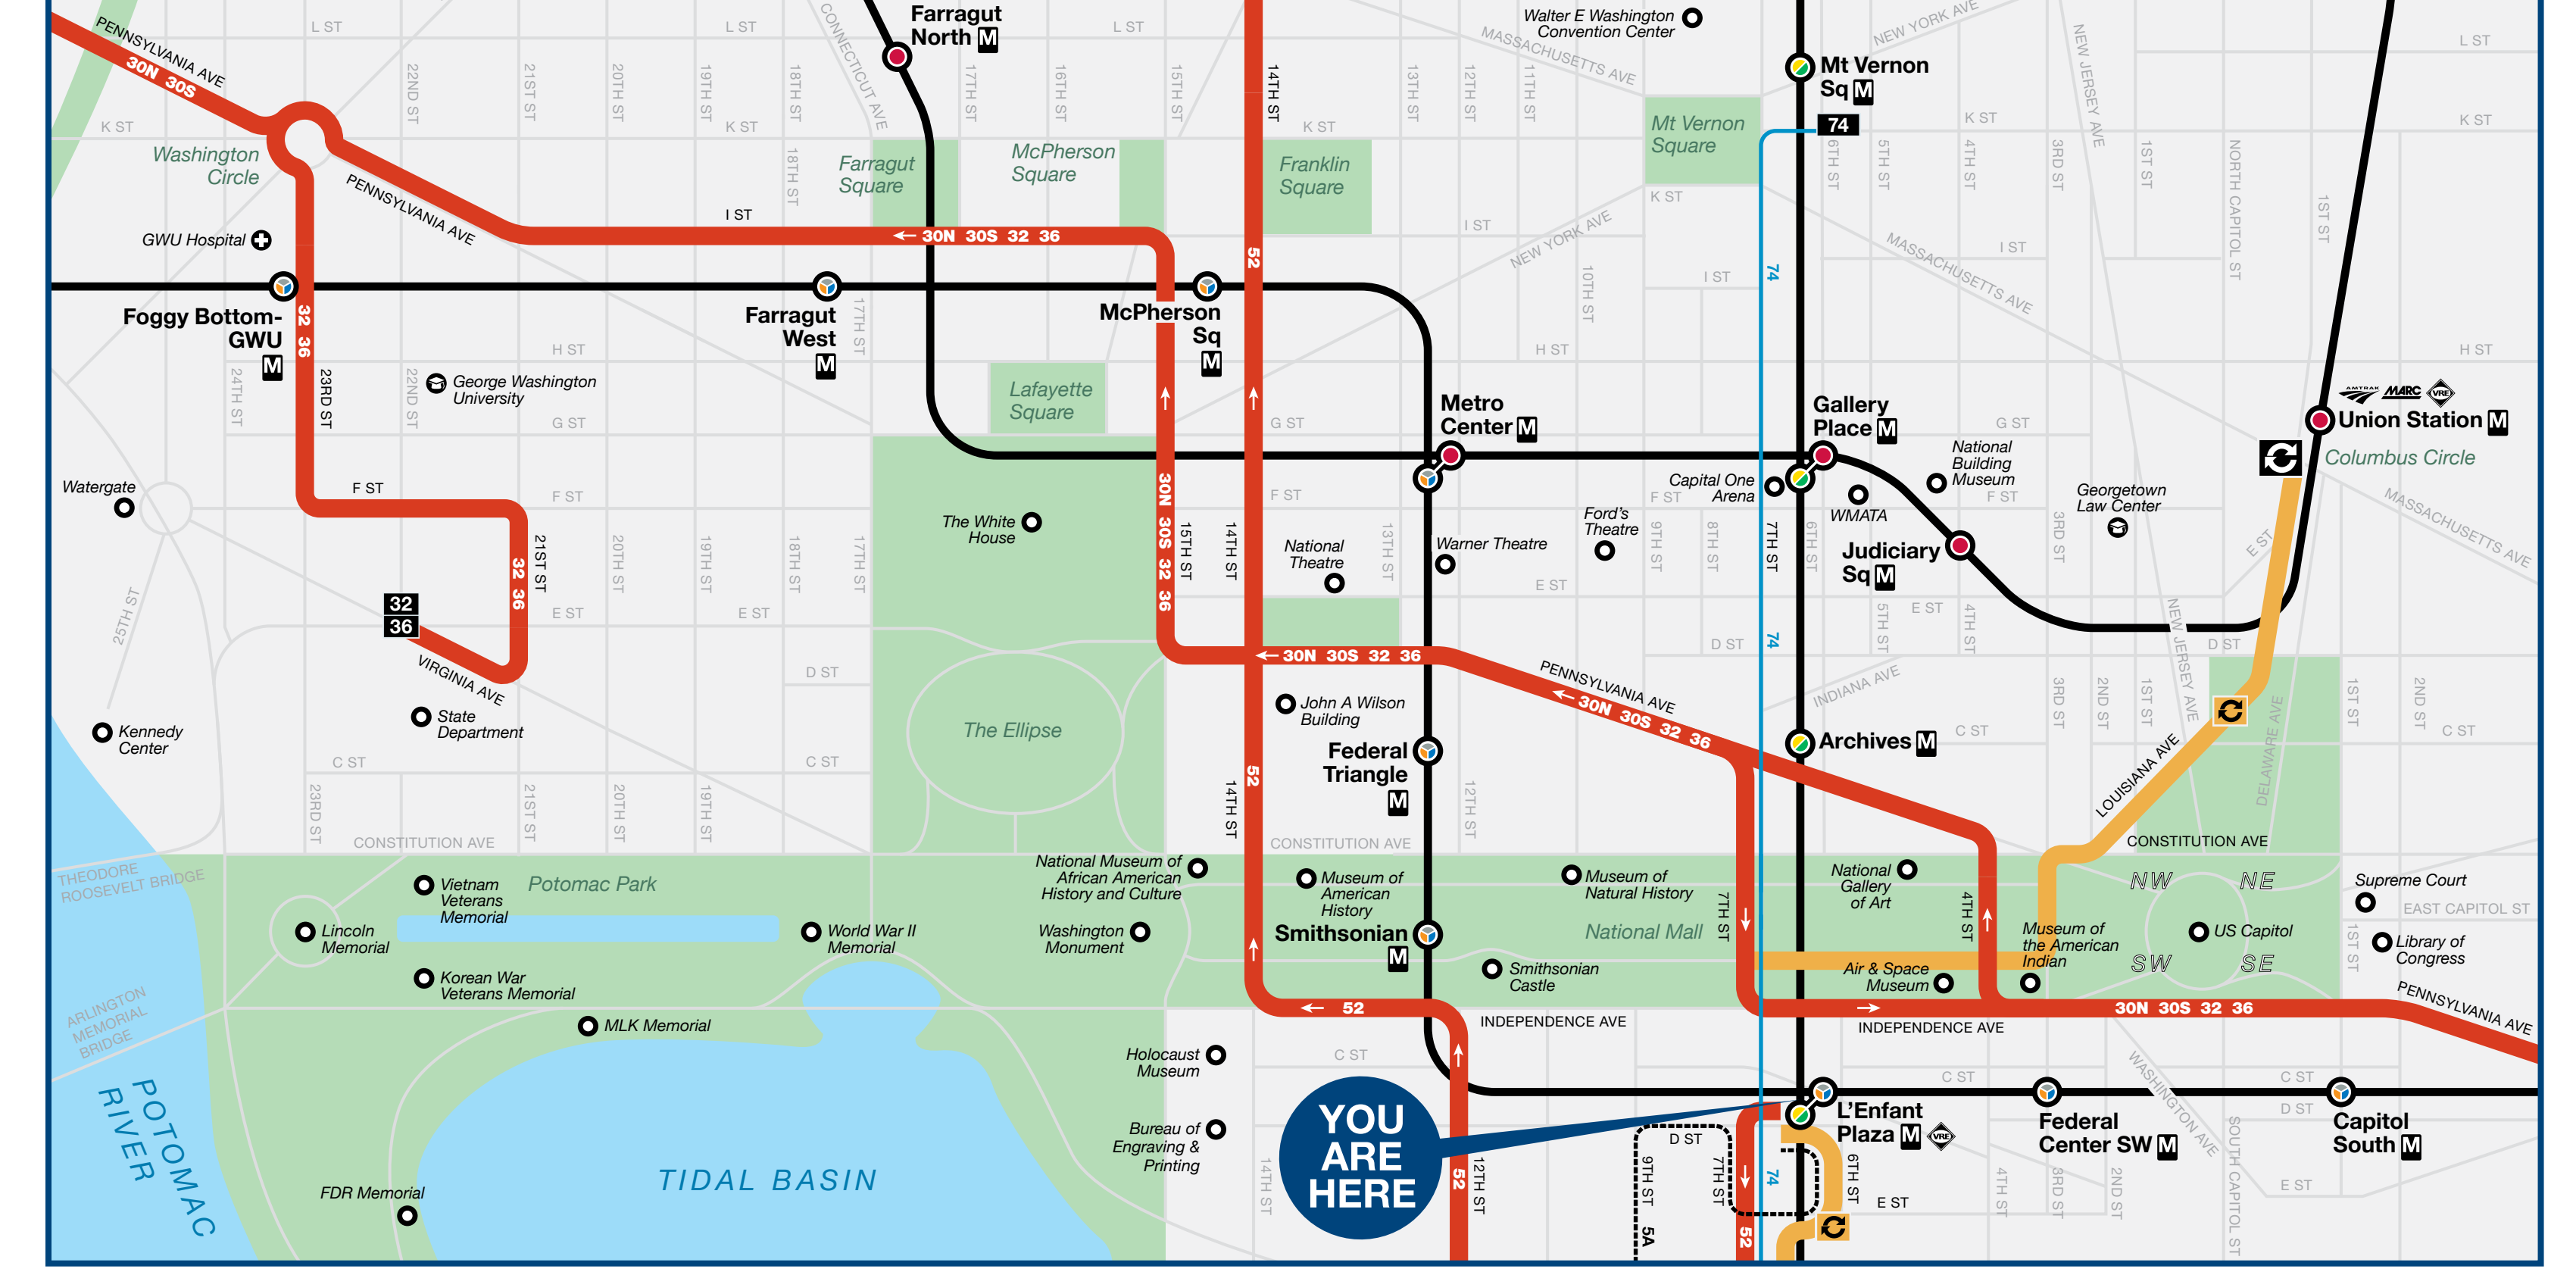

CENTRAL WASHINGTON DC

information wmata.com | 202-637-7000 | 202-638-3780
Para busETA y información general, llame al 202-637-7000 (TTY 202-638-3780) o visite wmata.com.
정보나 busETA 또는 기타 지원 관련 문의는 202-637-7000 (TTY 202-638-3780) 으로 전화하십시오.
스페인어 문의는 T를 누르시고, 기타 언어 관련 문의는 888-998-7000을 누르십시오, 또는 wmata.com 을 방문하십시오.

metroAlerts
Sign up today at wmata.com/MetroAlerts

Metro is accessible.
Metro es accesible.
메트로는 접근 가능합니다.