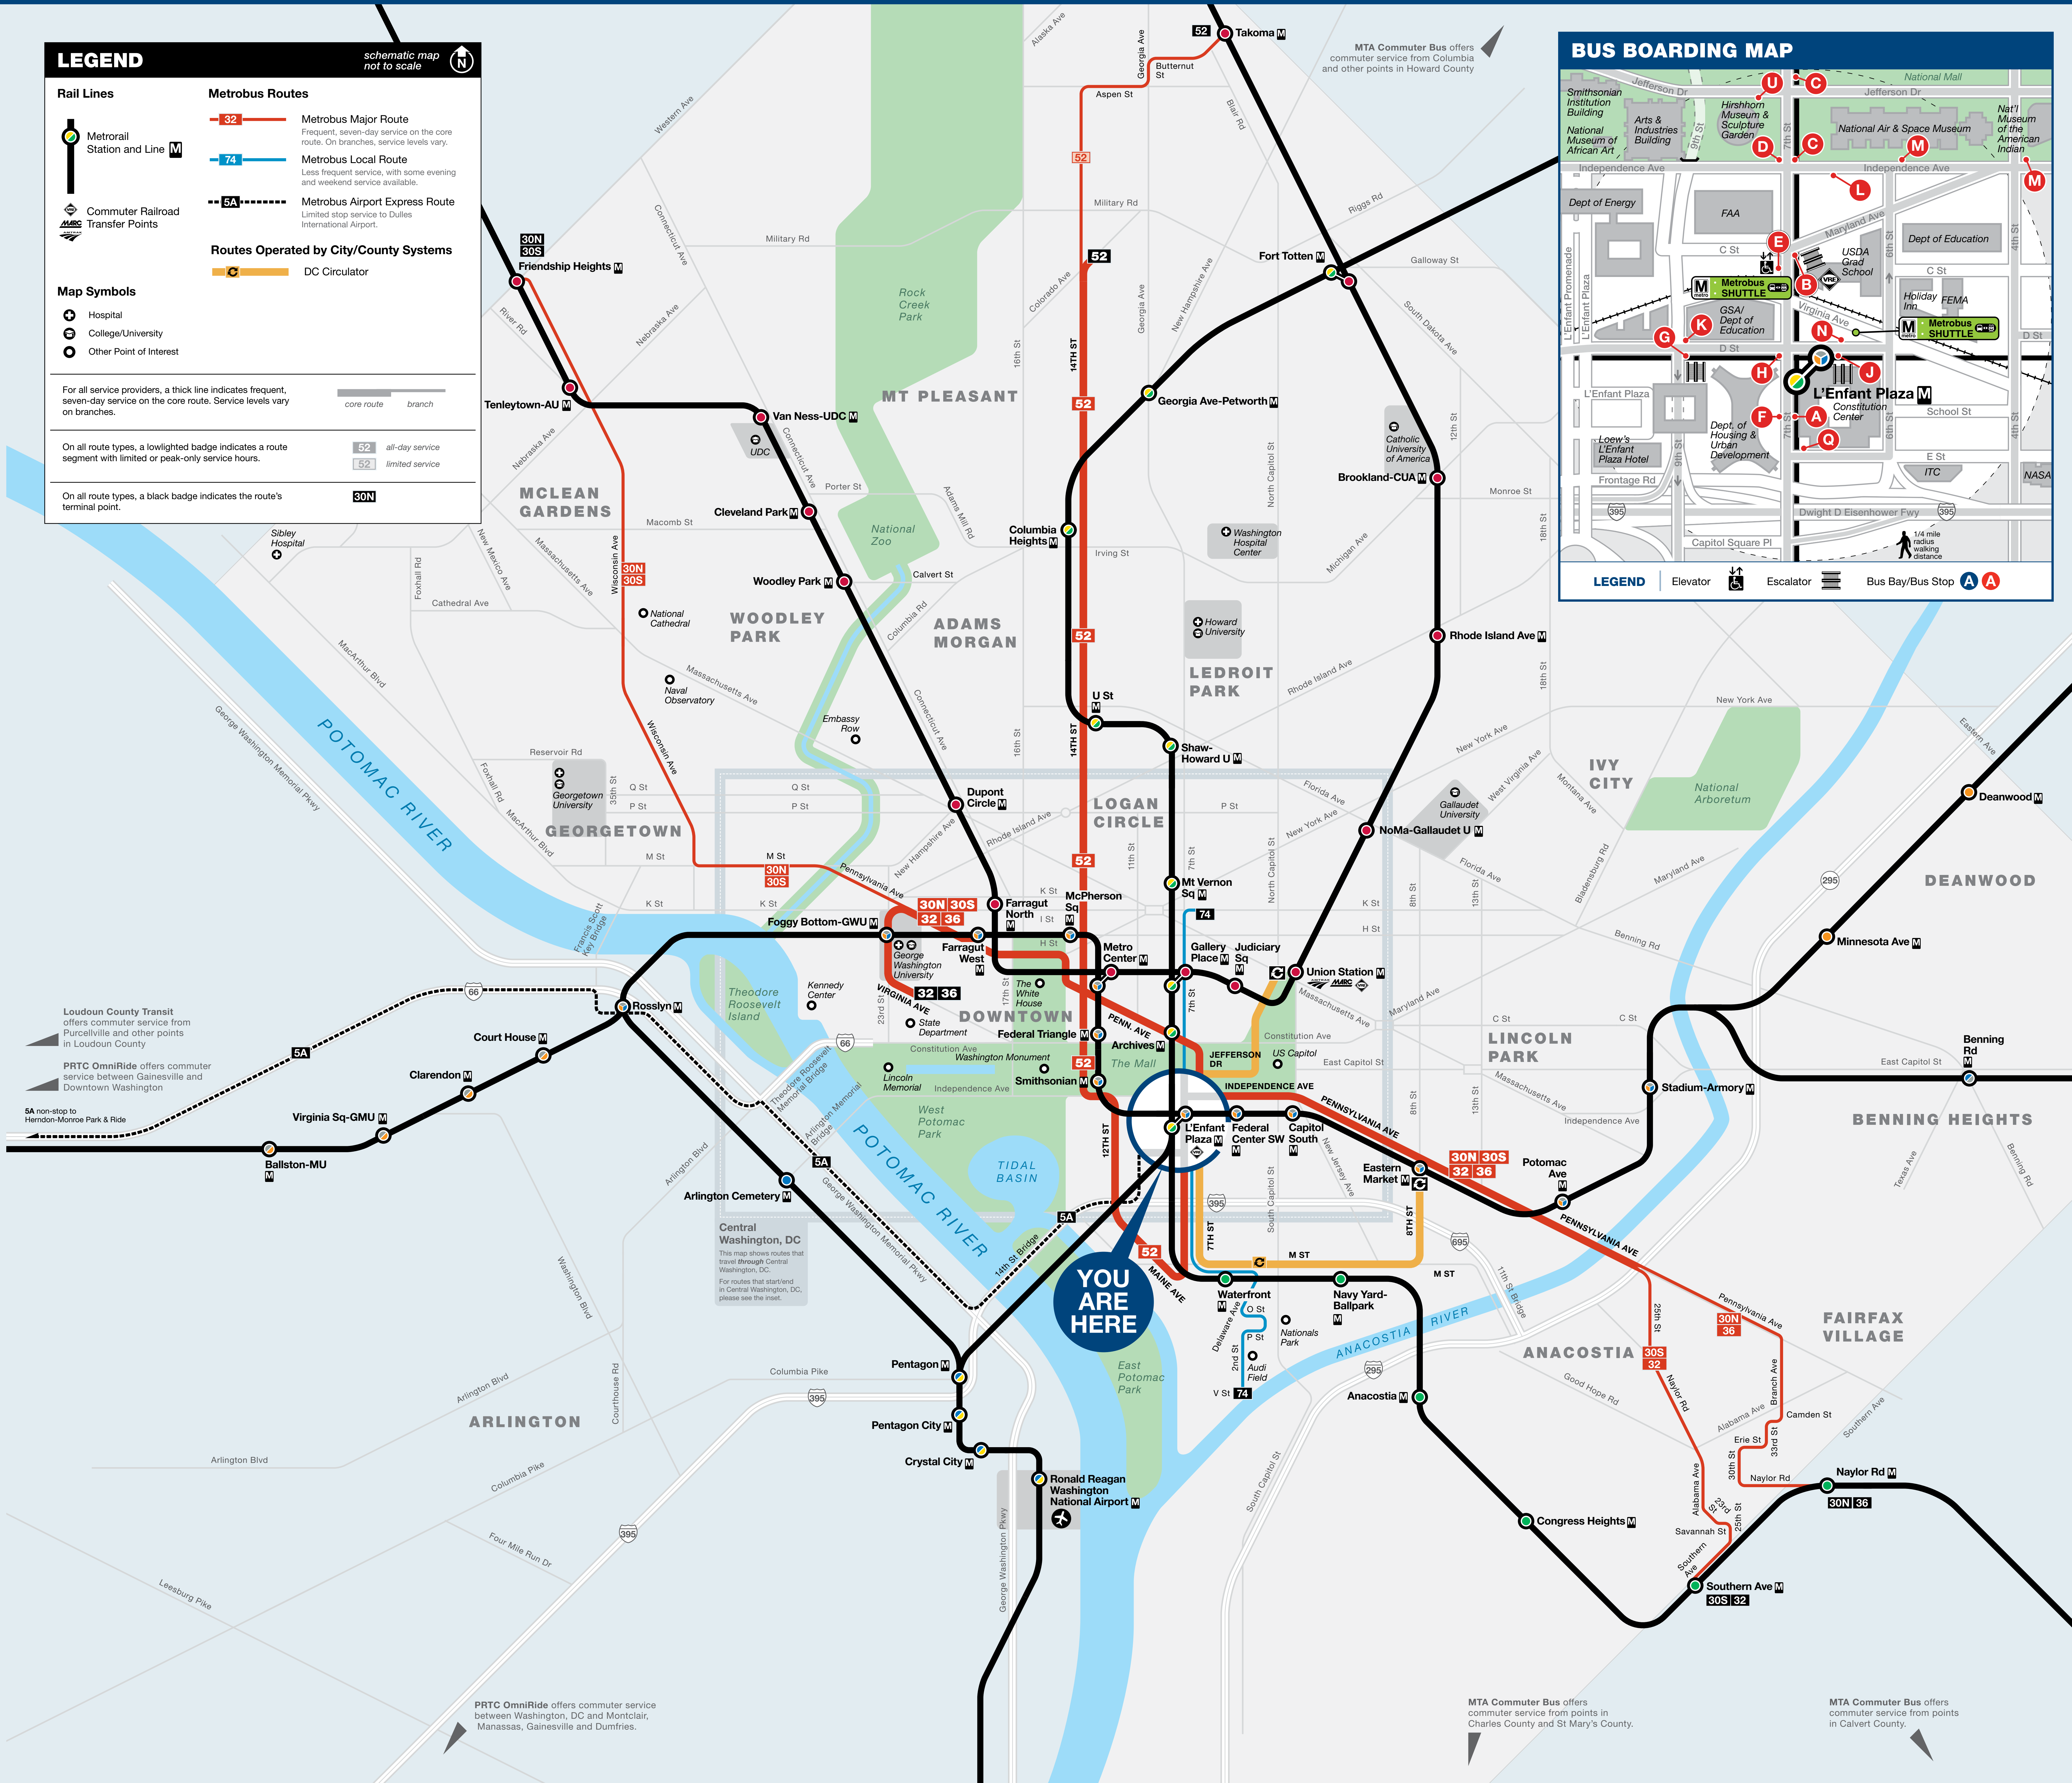

Bus Service from L'Enfant Plaza

BUS SERVICE AND BOARDING LOCATIONS

The table shows approximate time between buses in minutes; check schedules for full details

ROUTE	DESTINATION	BOARD AT BUS STOP	MONDAY TO FRIDAY				SATURDAY		SUNDAY	
			AM RUSH	MIDDAY	PM RUSH	EVENING	DAY	EVENING	DAY	EVENING
METRO										
5A	Dulles Airport	J, O	60	60	60	60	60	60	60	60
30N 30S	Friendship Heights	M	30	30	30	30	--	--	--	--
30N 36	Naylor Rd	L	15-20	15-25	15-20	20-30	20	30	30	30
30S 32	Southern Ave	L	15-20	15-25	15-20	20-30	20	30	20-30	30
32 36	Potomac Park	M	5-15	10-20	10-20	30	10-15	15	5-20	15
52	14th & Colorado	N	14*	16	10-15	20-30	30*	20-30	30*	20-30
74	Convention Center	A, B, C	30	30	30	30	30	30	30	30
74	National Park, Audi Field	D, E, F	30	30	30	30	30	30	30	30
DC CIRCULATOR										
C	Union Station	U	10	10	10	10	10	10	10	10
C	Eastern Market	J	10	10	10	10	10	10	10	10
MTA COMMUTER BUS										
30S	Silver Spring	C	--	3 trips	4 trips	--	--	--	--	--
31S	Silver Spring	C	--	--	3 trips	--	--	--	--	--
32S	Silver Spring	C	--	--	2 trips	--	--	--	--	--
33S	Clarksville	L	--	1 trip	3 trips	--	--	--	--	--
34S	Long Gate Park & Ride	L	--	1 trip	1 trip	--	--	--	--	--
610	U.S. 301 Park & Ride	E	--	2 trips	30-40	--	--	--	--	--
620	Southern Md. Blue Crabs Stadium	E	--	1 trip	1 trip	--	--	--	--	--
640	Smallwood Village Center	E	--	--	4 trips	--	--	--	--	--
650	Accokeek, La Plata Park & Ride	E	--	1 trip	40-50	--	--	--	--	--
70S	Charlotte Hall, California	E	--	3 trips	15-40	--	--	--	--	--
71S	Charlotte Hall, California	E	--	1 trip	1 trip	--	--	--	--	--
810	Pindell	E	--	1 trip	2 trips	--	--	--	--	--
820	North Beach	E	--	2 trips	20-30	--	--	--	--	--
830	Sunderland, Dunkirk	E	--	2 trips	24-30	--	--	--	--	--
840	St. Leonard, Prince Frederick	E	--	2 trips	40-45	--	--	--	--	--
LCT — LOUDOUN COUNTY TRANSIT										
681	Dulles South, Stone Ridge II, East Gate	M	--	--	2 trips	--	--	--	--	--
881	Dulles North, Leesburg	M	--	--	5 trips	--	--	--	--	--
PRTC OMNIRIDE										
612	Gainesville	B	--	--	20-40	--	--	--	--	--
MC	Montclair	B	--	2 trips	20-25	1 trip	--	--	--	--
RS	Dumfries, Woodbridge	B	--	1 trip	25-70	--	--	--	--	--
SOUTHWEST NEIGHBORHOOD SHUTTLE										
SNS	The Wharf via 7th St, Independence Ave, L'Enfant Plaza and Maine Ave	B	This service is suspended until further notice.							
Metrobus SHUTTLE			During track work and/or rail shutdown events, this bus stop will also be served by Metro shuttle buses.							

NOTE: The lettered red discs in the table and on the boarding map identify bus stops near this station. The letters ARE NOT displayed at the actual bus stops.
* Certain trips extend to Takoma during this time period.