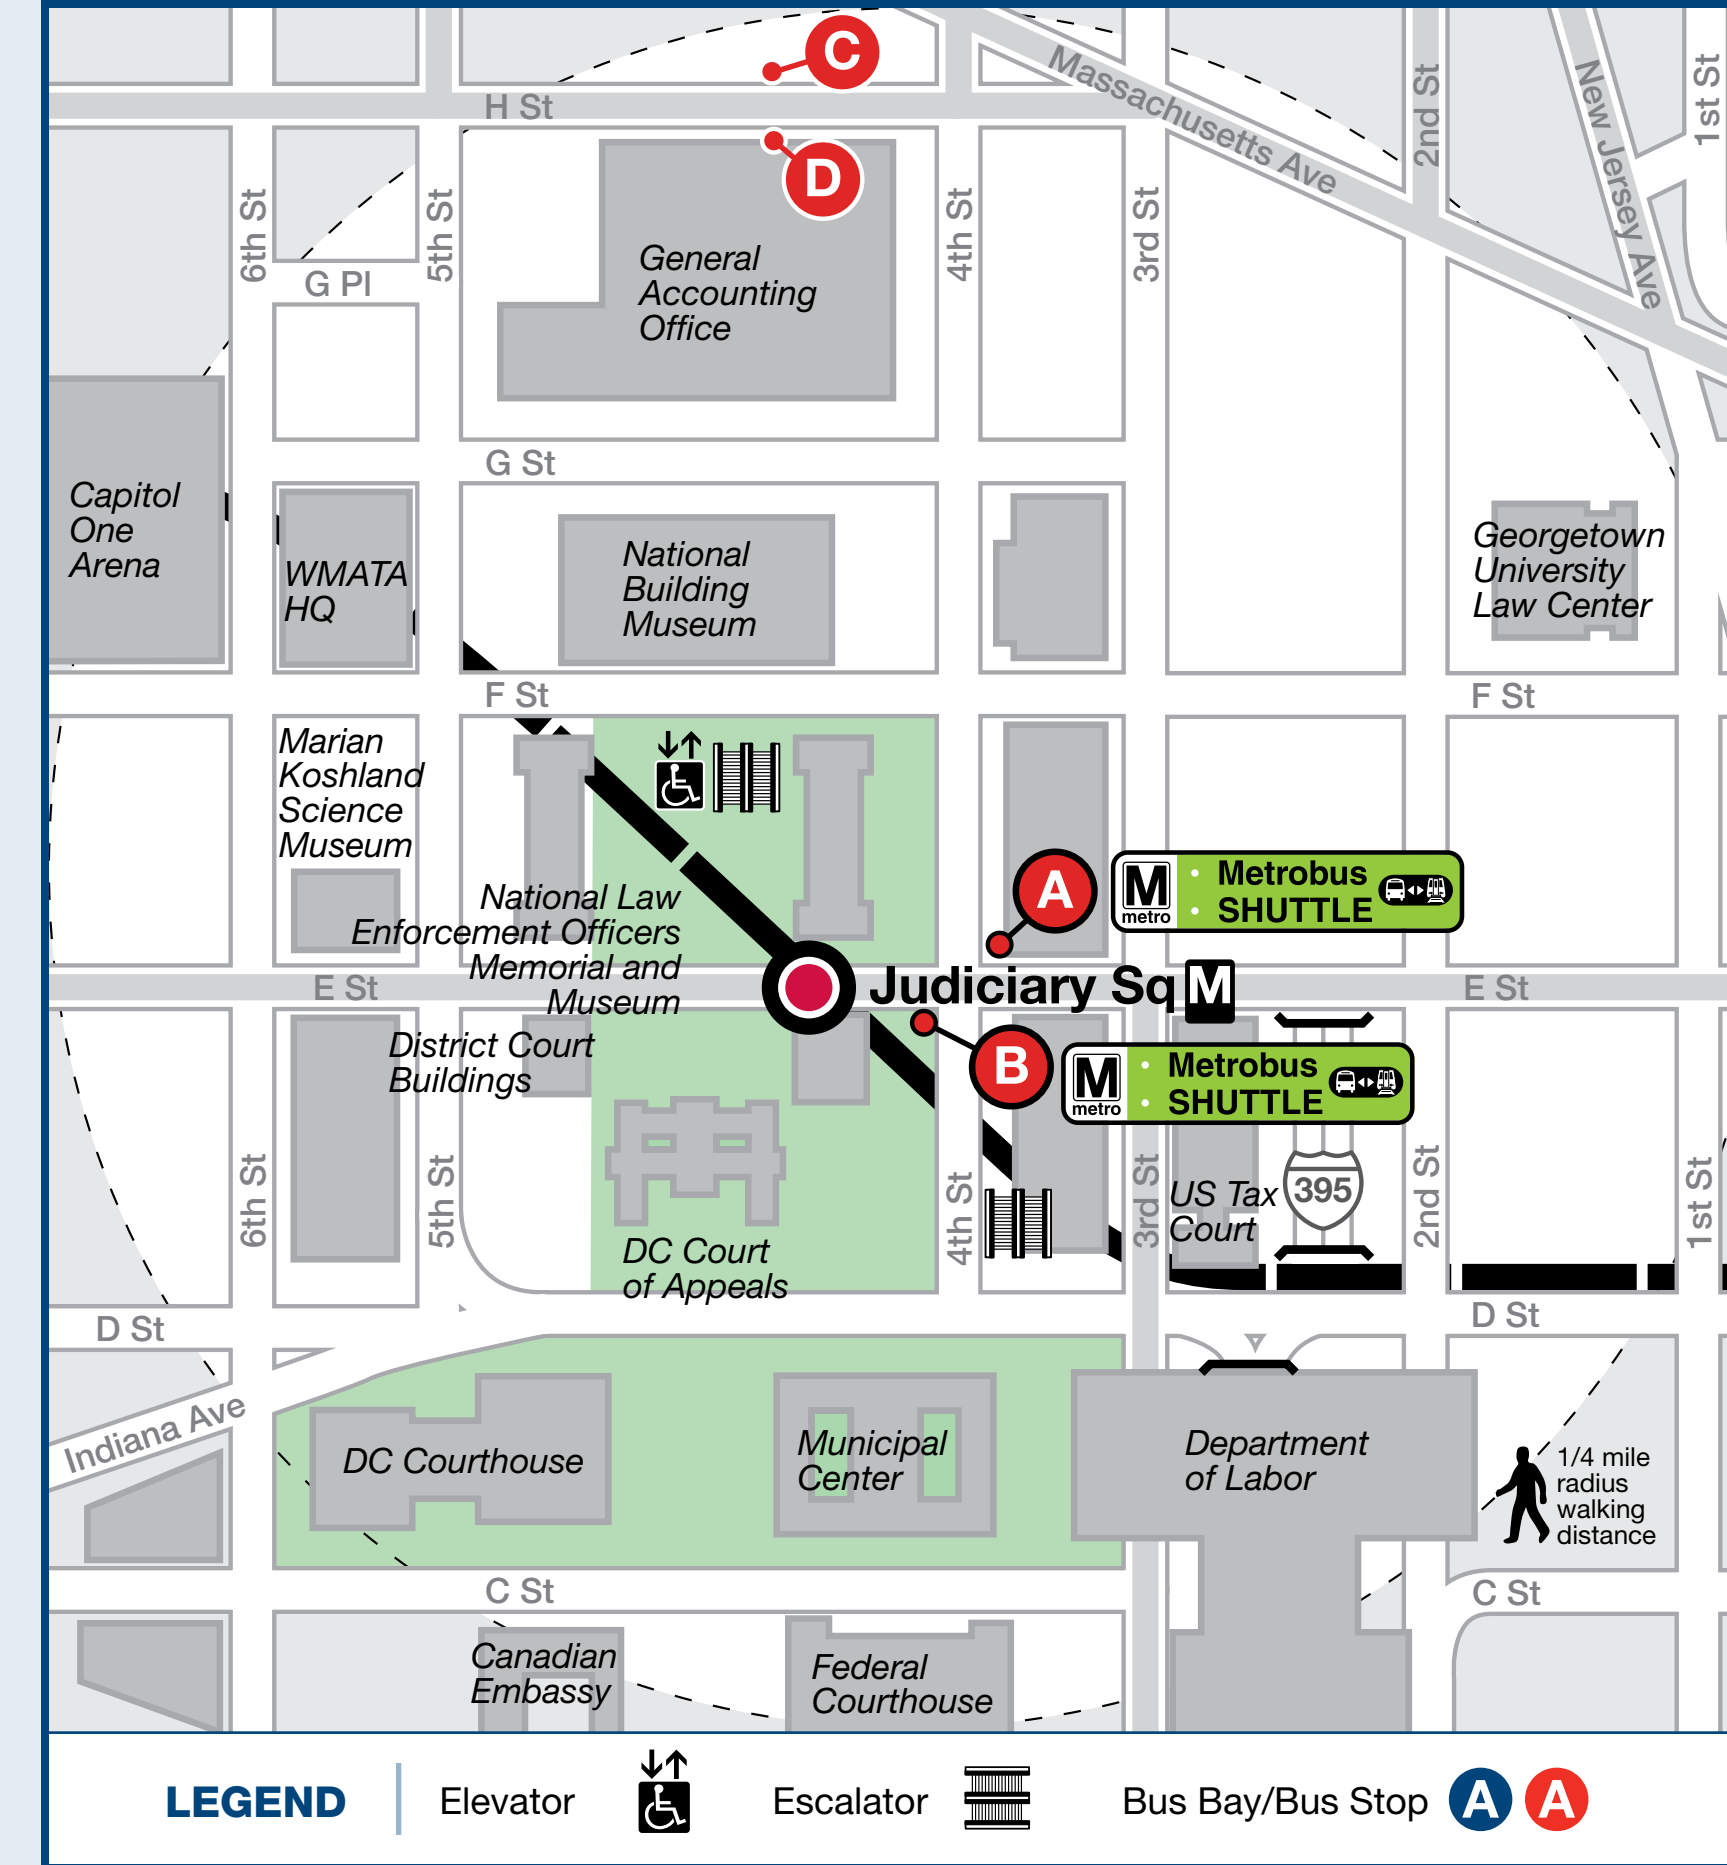

BUS BOARDING MAP

BUS SERVICE AND BOARDING LOCATIONS

ROUTE	DESTINATION	BOARD AT BUS STOP	MONDAY TO FRIDAY				SATURDAY		SUNDAY	
			AM RUSH	MIDDAY	PM RUSH	EVENING	DAY	EVENING	DAY	EVENING
NORTH CAPITOL ST LINE										
80	Fort Totten	D	15	16	10	30	30	30	30	30
80	McPherson Sq	C	6-10	16	9-12	30	30	30	30	30
80	Kennedy Center	C	15	30	18-24	30	30	30	30	30
SIBLEY HOSPITAL-STADIUM-ARMORY LINE										
D6	Stadium-Armory	B	20-40	30	30	30	30	30	35	40
D6	Sibley Hospital	A	30	30	30-35	30-40	30	40	35	40
BENNING RD-H ST LINE										
X2	Minnesota Ave	D	10	12	10	12-15	10-12	10-12	10-12	15-20
X2	McPherson Square	C	10	12	10	12-15	10-12	10-12	10-12	15-20

LCT - LOUDOUN COUNTY TRANSIT

Metrobus SHUTTLE

During track work and/or rail shutdown events, this bus stop will also be served by Metro shuttle buses.

Lettered red discs (A, B, C, D) on the table and boarding map identify bus stops near this station. The letters ARE NOT displayed at the actual bus stops.