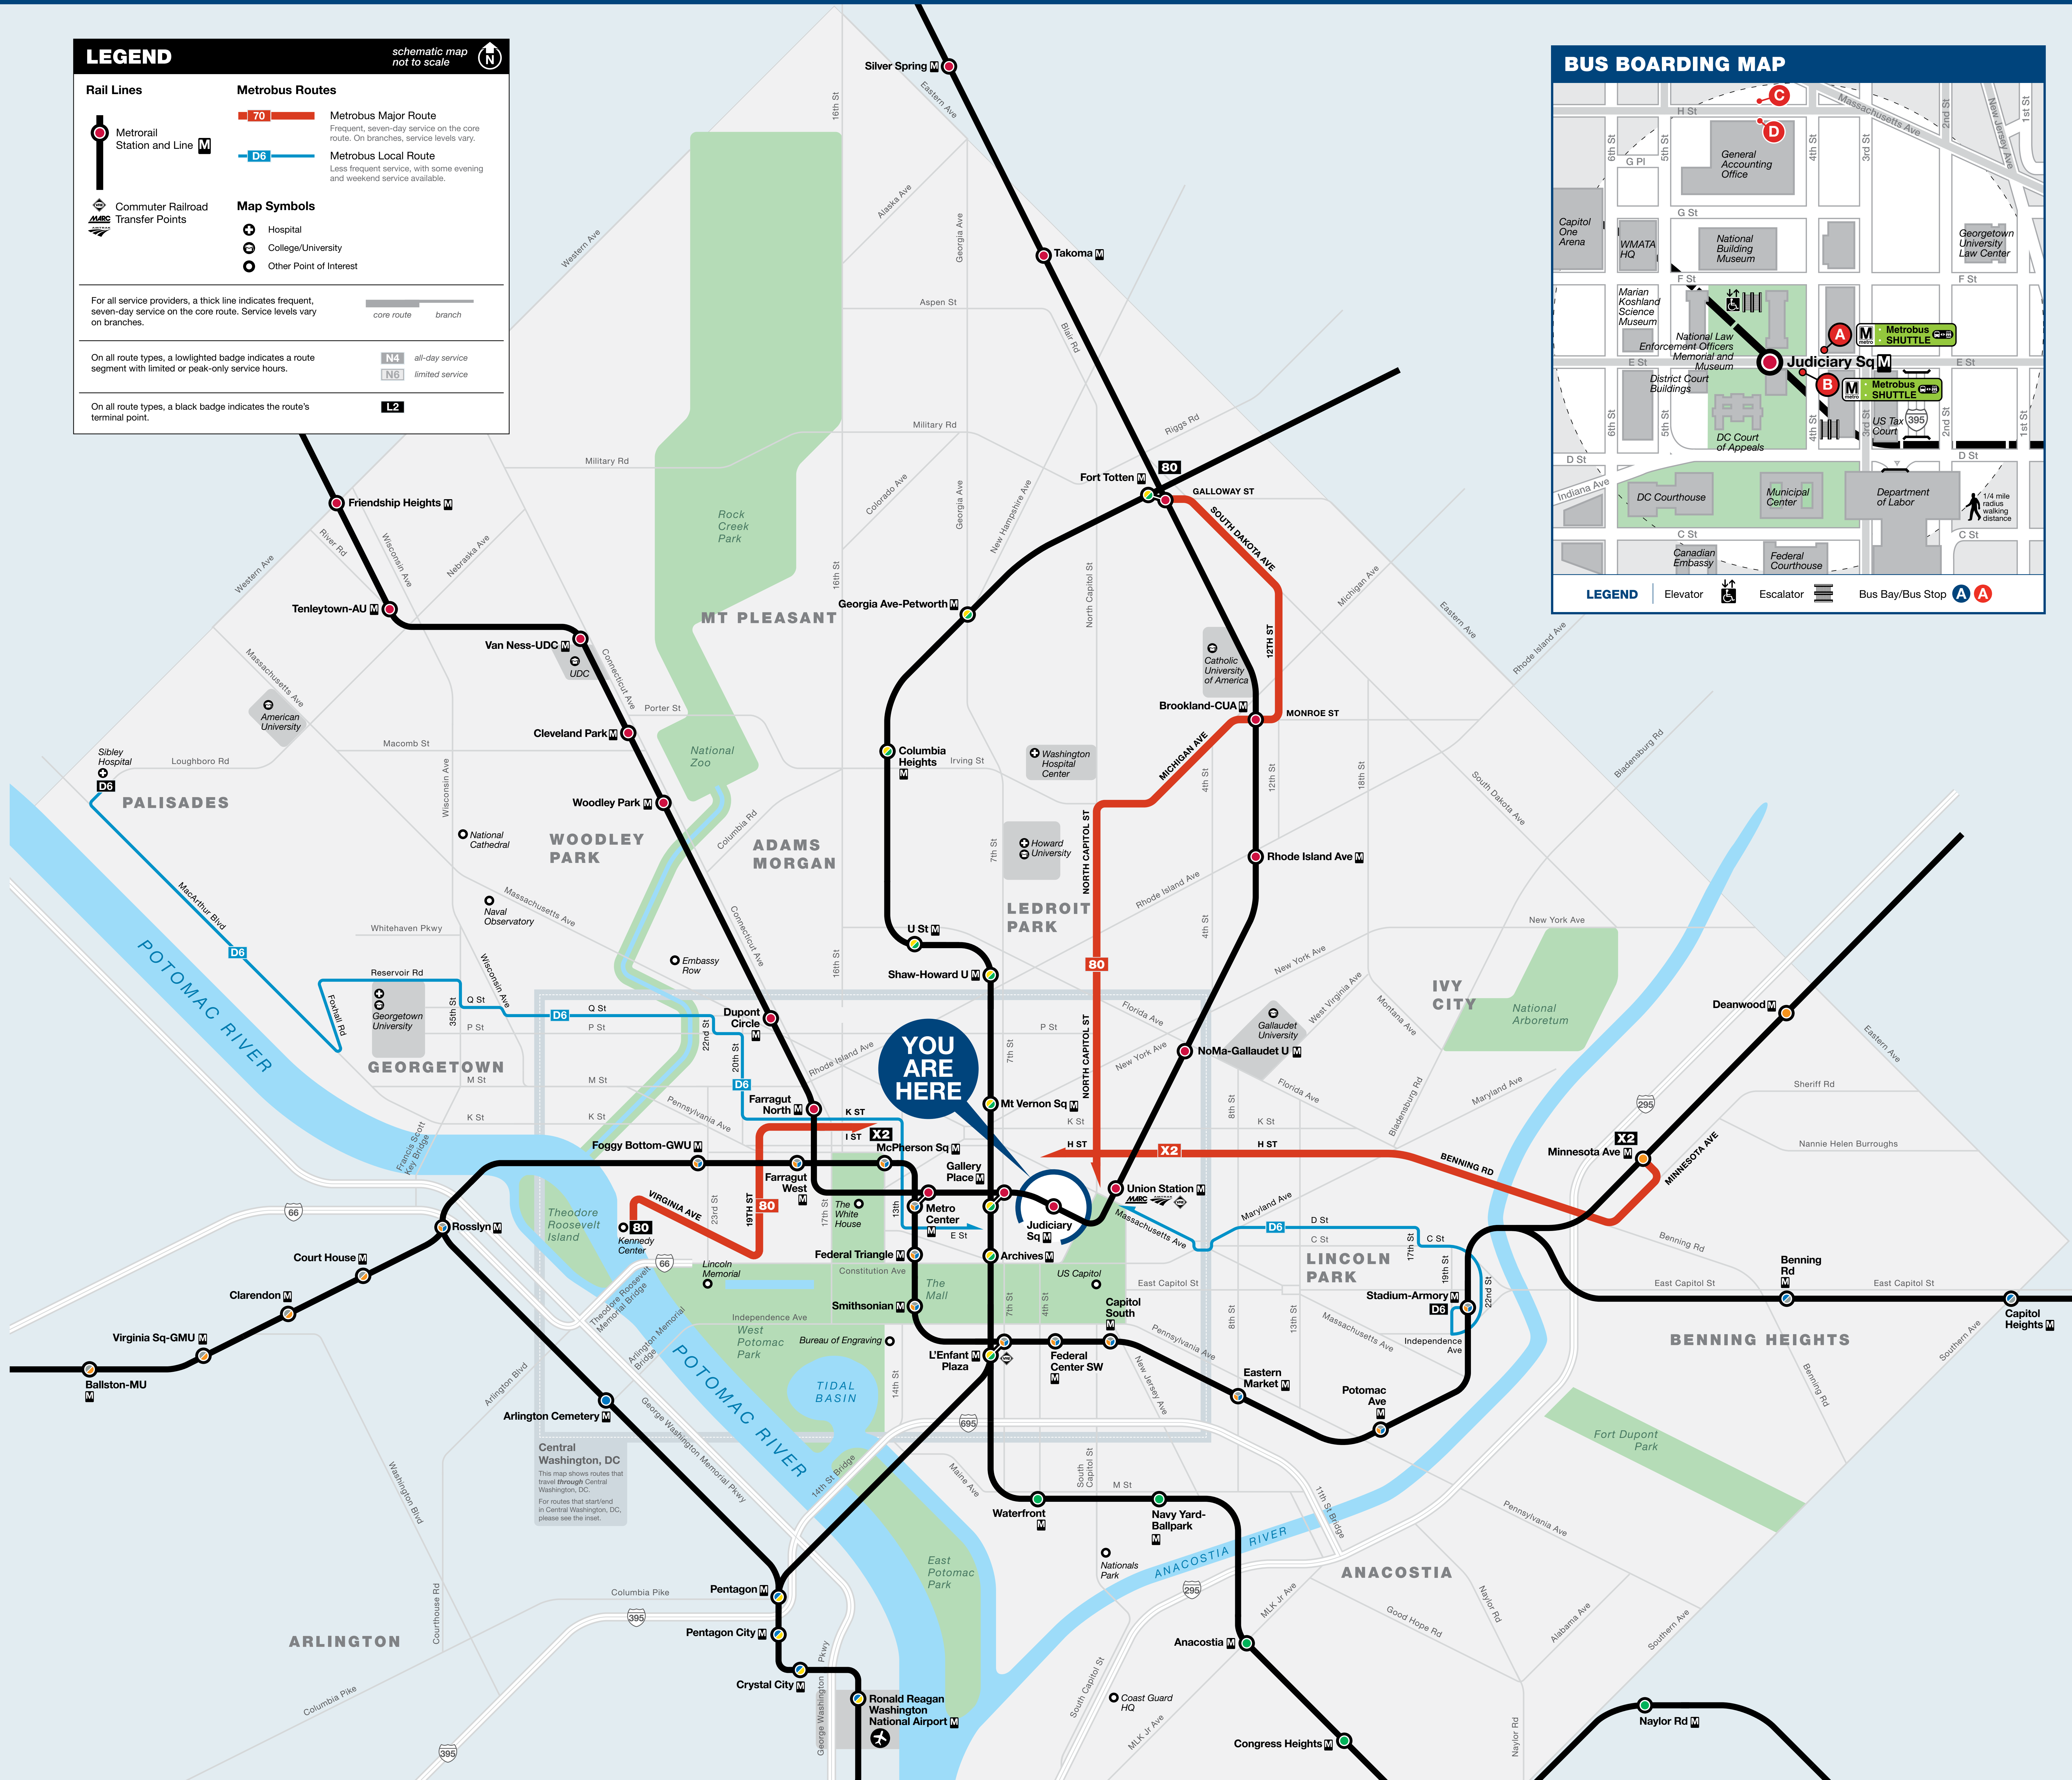

Bus Service from Judiciary Square

LEGEND

Rail Lines

- MetroRail Station and Line
- Commuter Railroad
- Transfer Points

Metrobus Routes

- 70 Metrobus Major Route
- D6 Metrobus Local Route

Map Symbols

- Hospital
- College/University
- Other Point of Interest

Service Indicators

- Thick line: frequent, seven-day service on the core route
- Thin line: less frequent service, with some evening and weekend service available
- Light badge: all-day service
- Dark badge: limited or peak-only service hours
- Black badge: route's terminal point