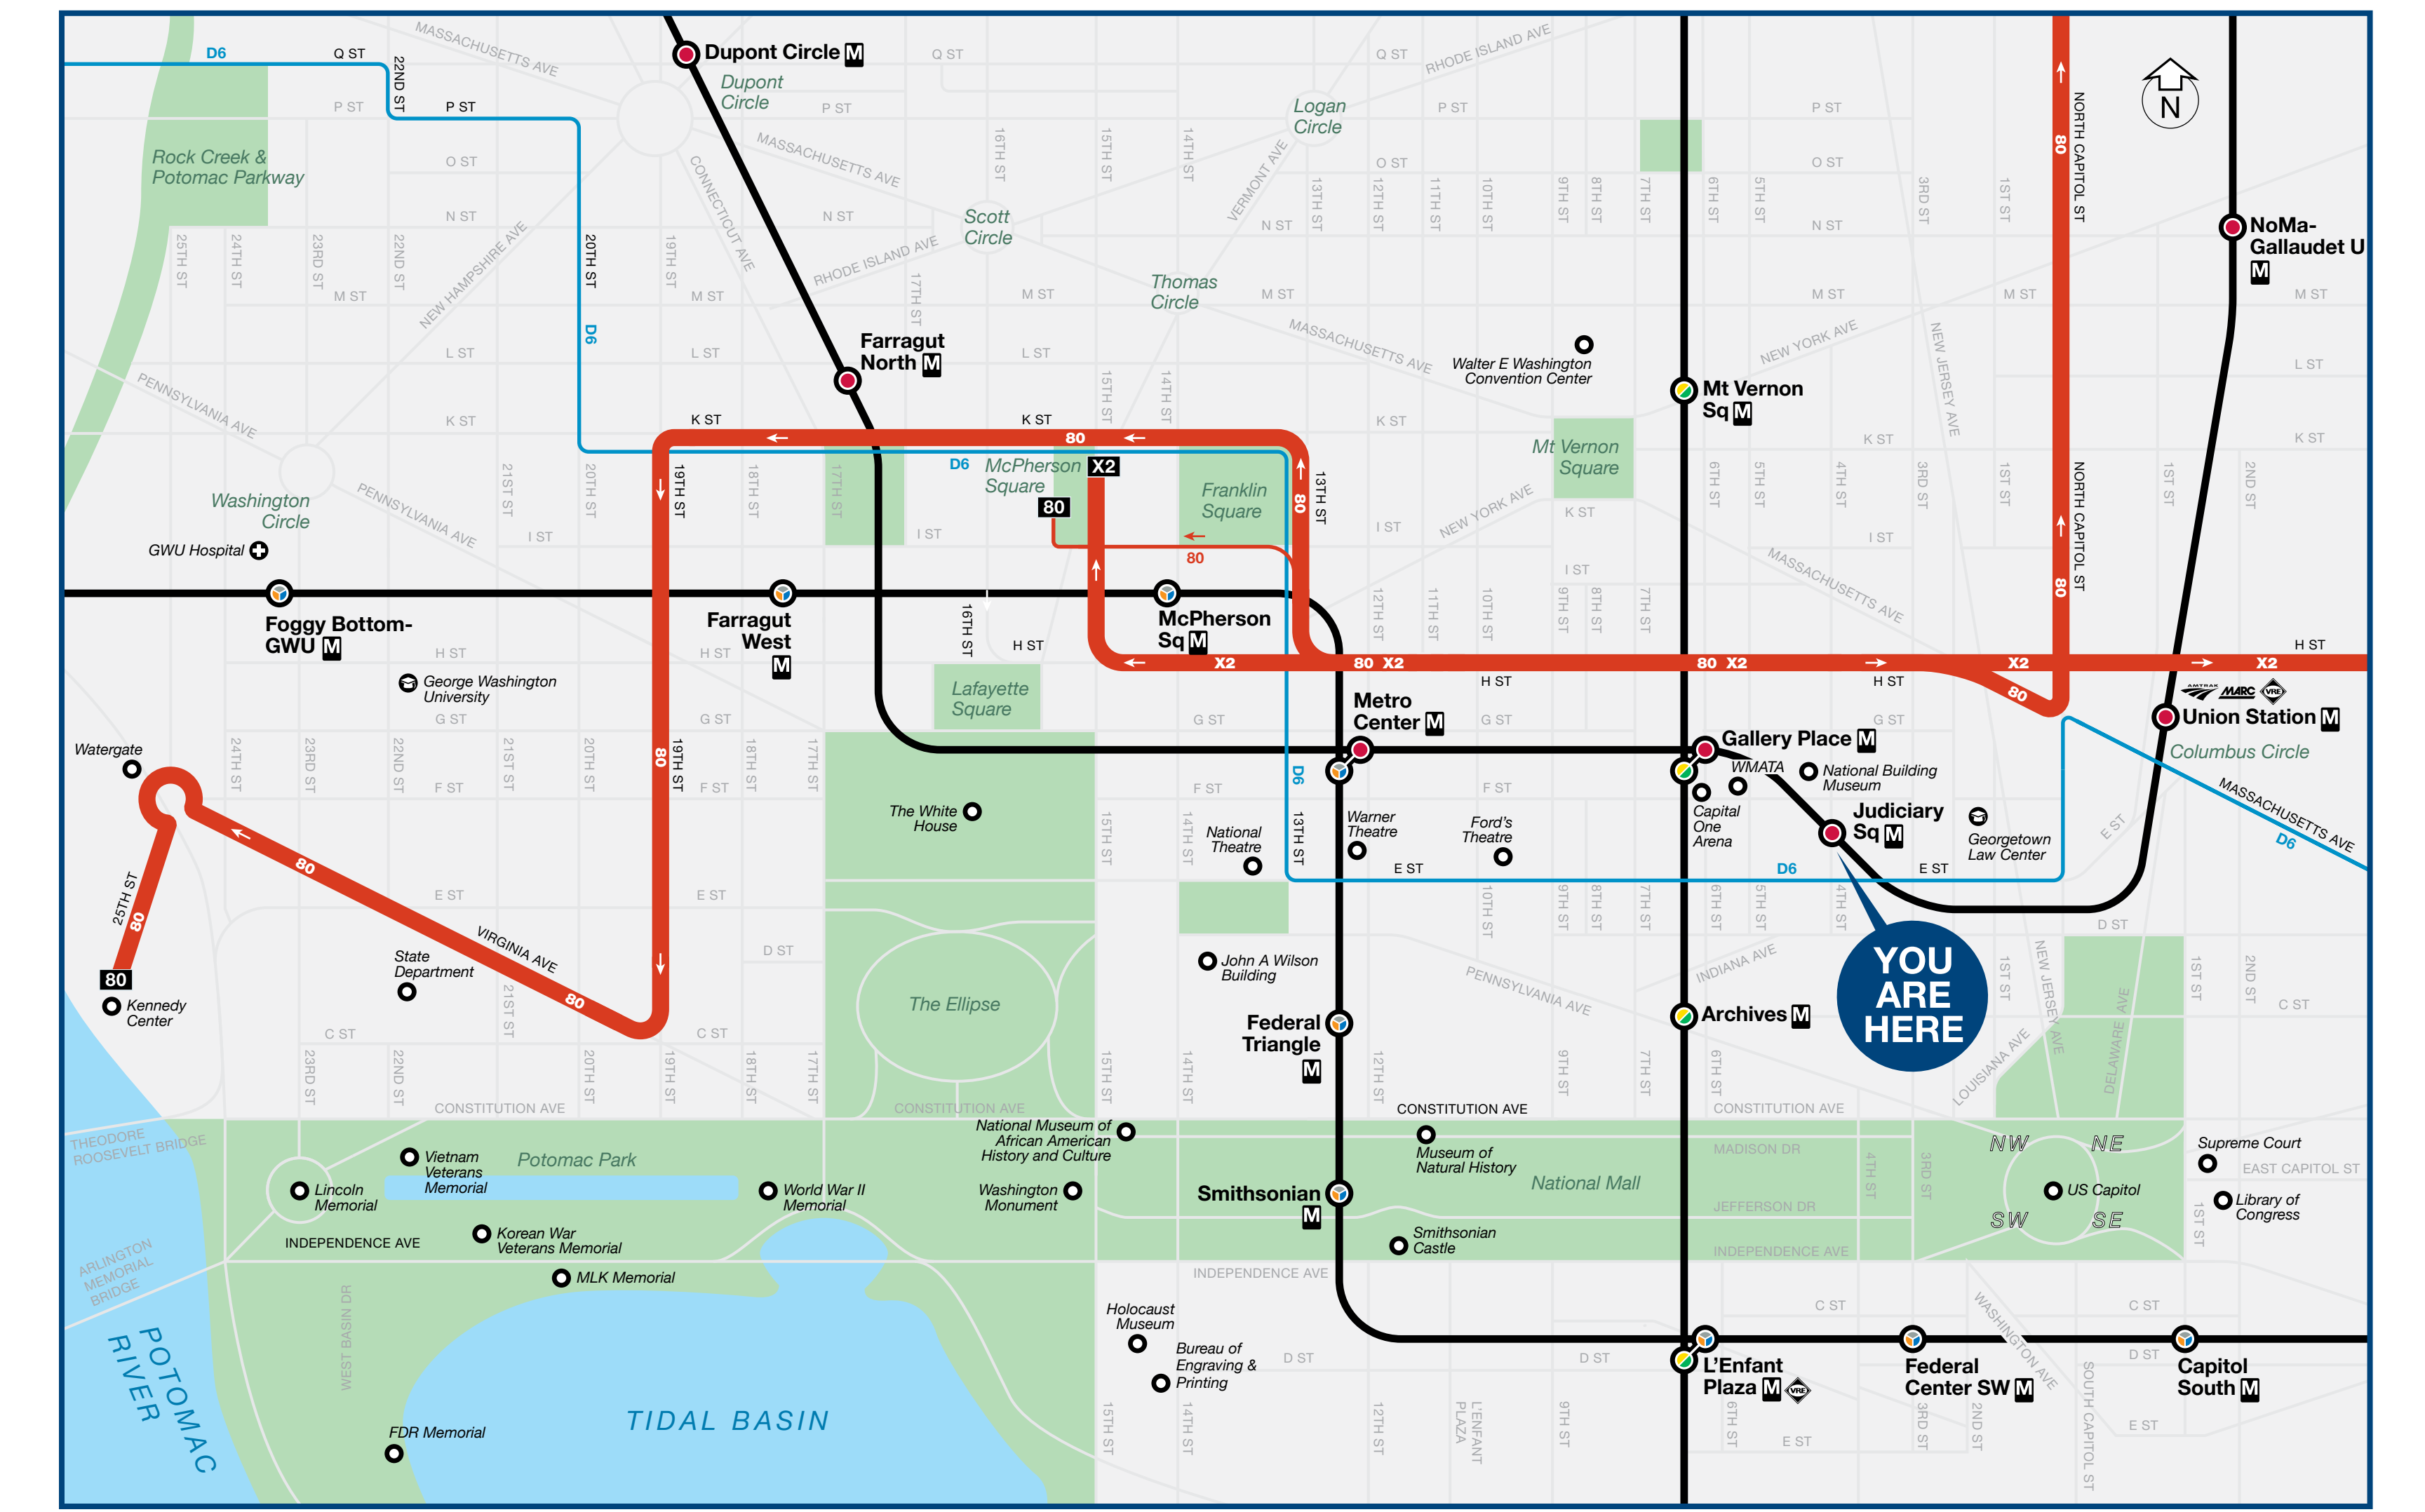

CENTRAL WASHINGTON DC

March 2021

information wmata.com | 202-637-7000 | 202-638-3780

busETA and General Inquiries

Para busETA y información general, llame al 202-637-7000 (TTY 202-638-3780) o visite wmata.com.

정보나 busETA 또는 전화 지원 관련 문의는 202-637-7000 (TTY 202-638-3780) 으로 전화하십시오. 스피어인 관련 문의는 7을 누르고, 기타 언어 관련 문의는 88을 누른 후 5를 누르십시오. 또는 wmata.com 을 방문하십시오.

metroAlerts

Sign up today at wmata.com/MetroAlerts

Metro is accessible. Metro es accesible. 메트로는 접속 가능합니다.