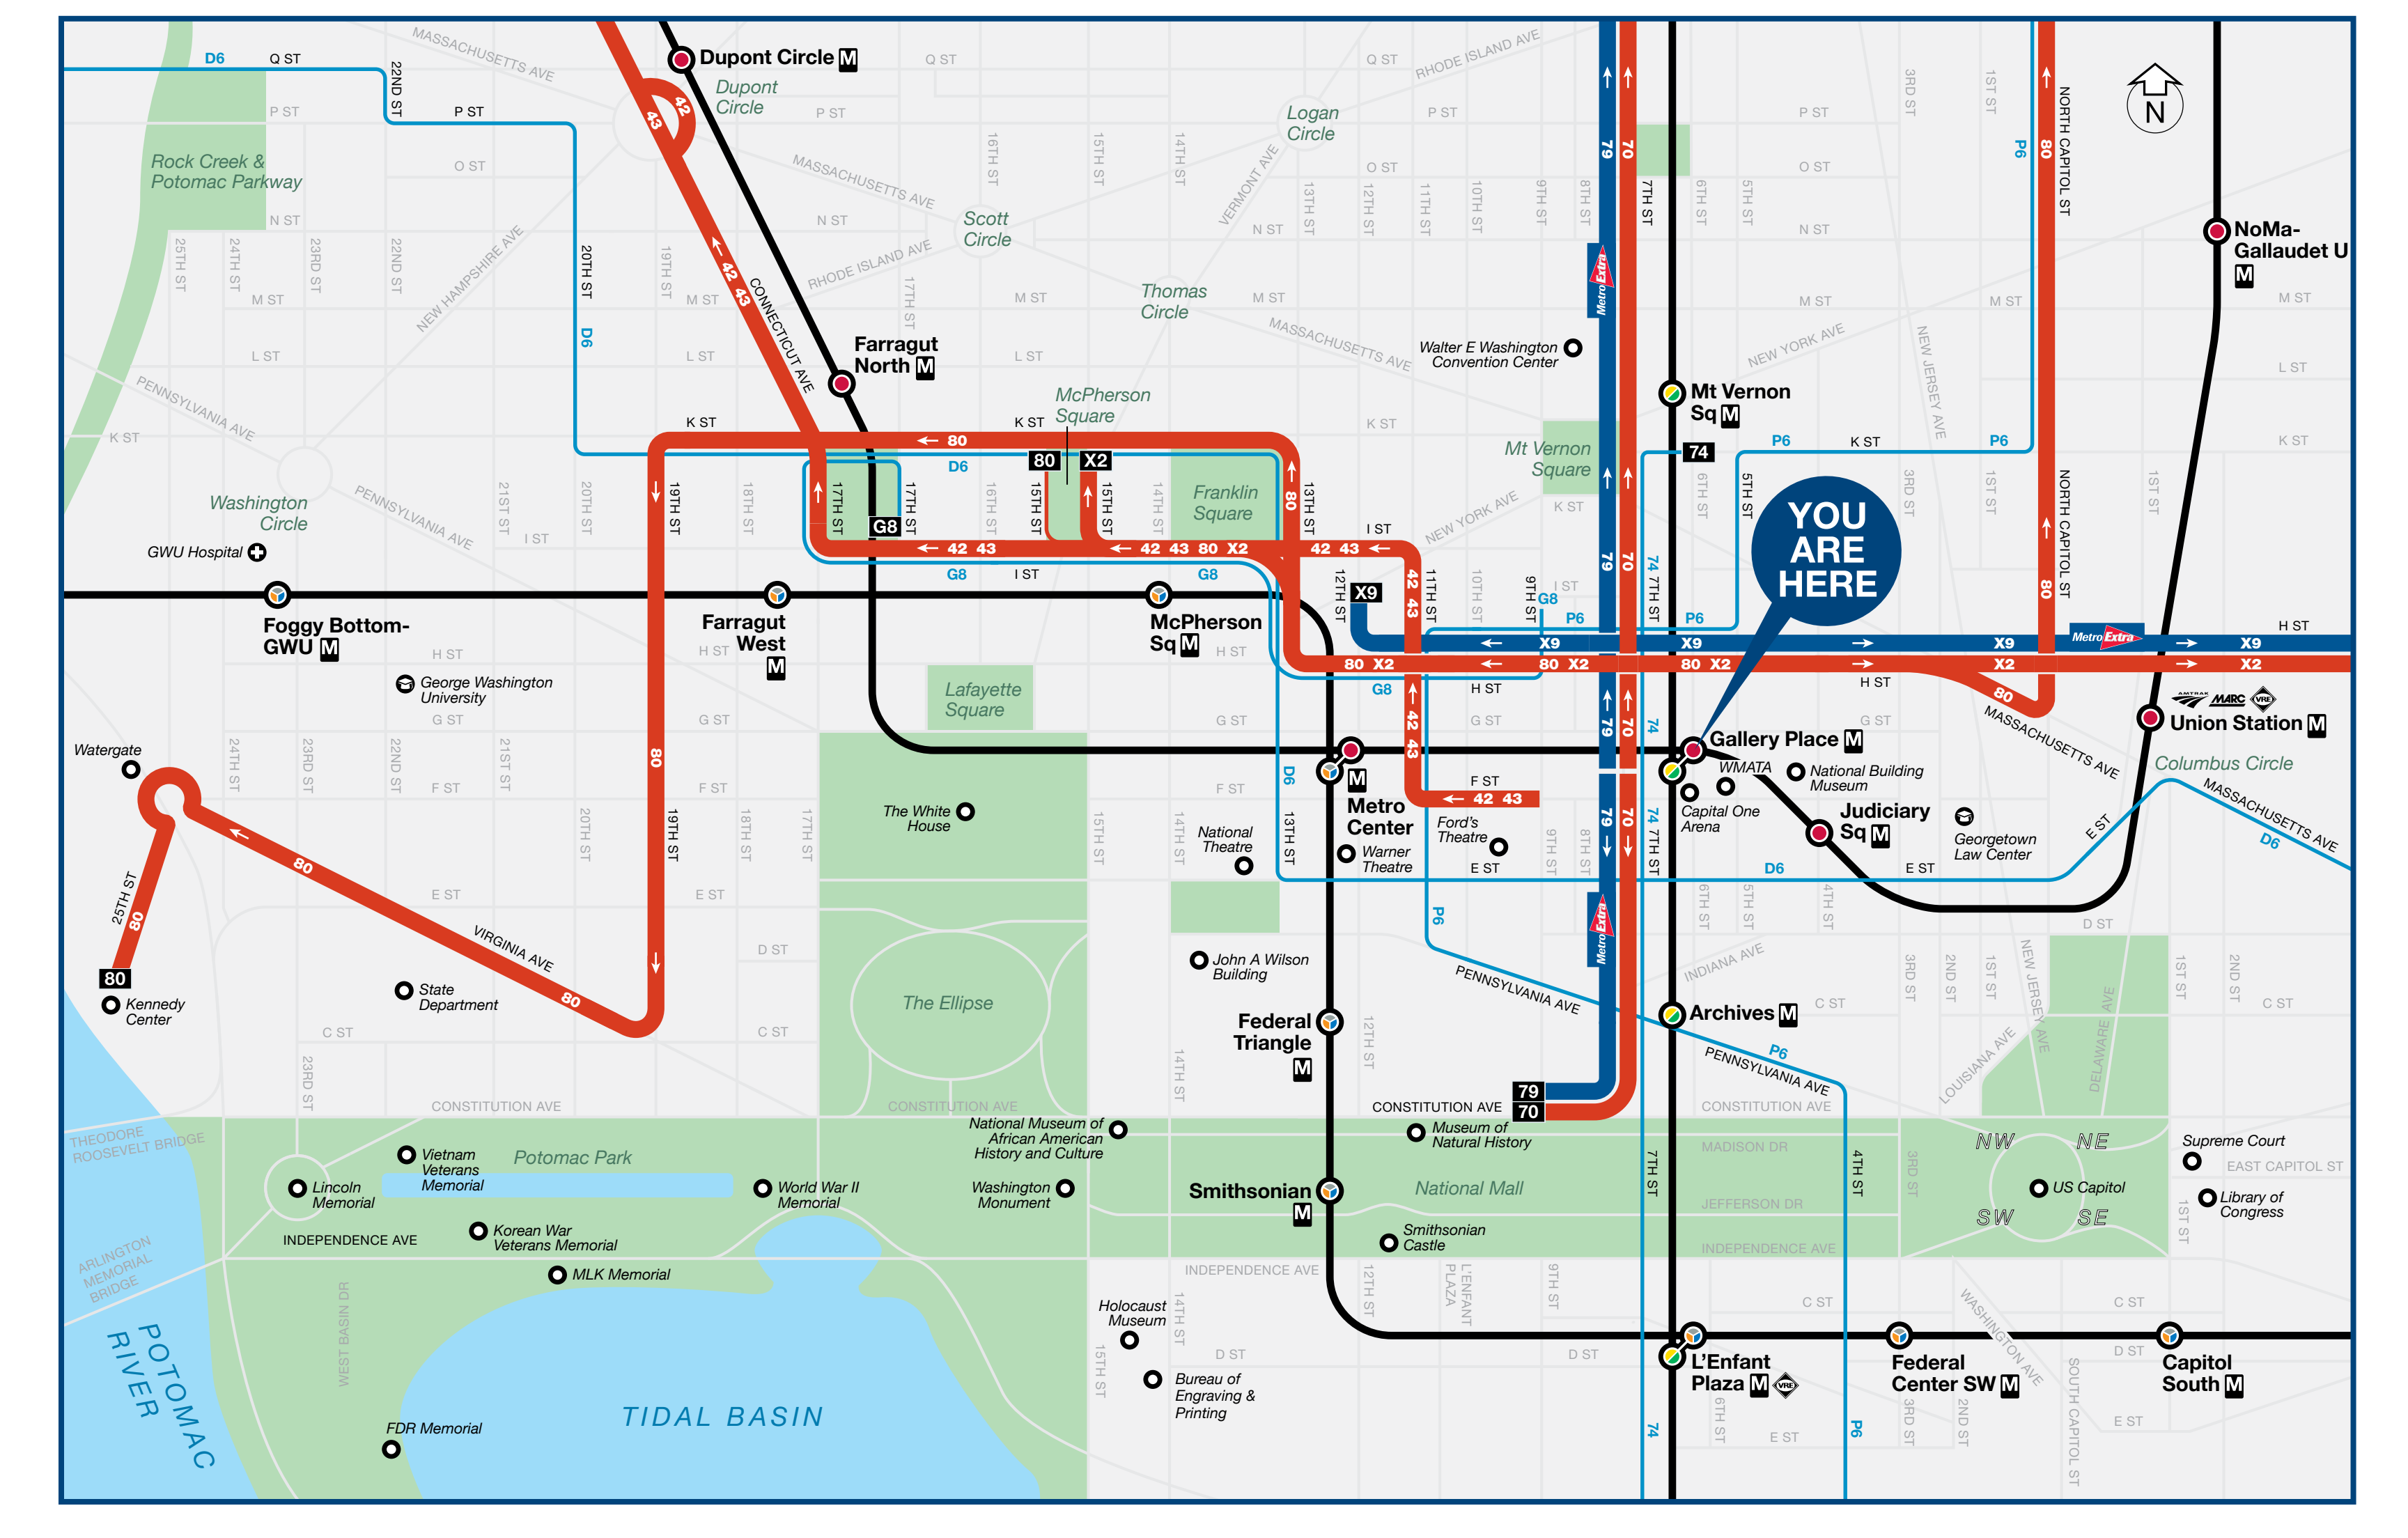

M Metrobus Shuttle

C to Archives
G to Judiciary Sq
J to Metro Center
K to Metro Center

During track work and/or rail shutdown events, this bus stop will also be served by Metro shuttle buses.

NOTE: The lettered red discs in the table and on the boarding map identify bus stops near this station. The letters ARE NOT displayed at the actual bus stops.

CENTRAL WASHINGTON DC

March 2021

information wmata.com | 202-637-7000 | 202-638-3780
busETA and General Inquiries Para busETA y informaci3n general, llame al 202-637-7000 (TTY 202-638-3780) o visite wmata.com.

정보나 busETA 또는 전체 지원 관련 문의는 202-637-7000 (TTY 202-638-3780) 으로 전화하십시오.
스페어 언어 문의는 7을 누르십시오, 기타 언어 관련 문의는 88을 누른 후 5를 누르십시오, 또는 wmata.com 을 방문하십시오.

metroAlerts
Sign up today at wmata.com/MetroAlerts

Metro is accessible.
Metro es accesible.
메트로는 접속 가능합니다.