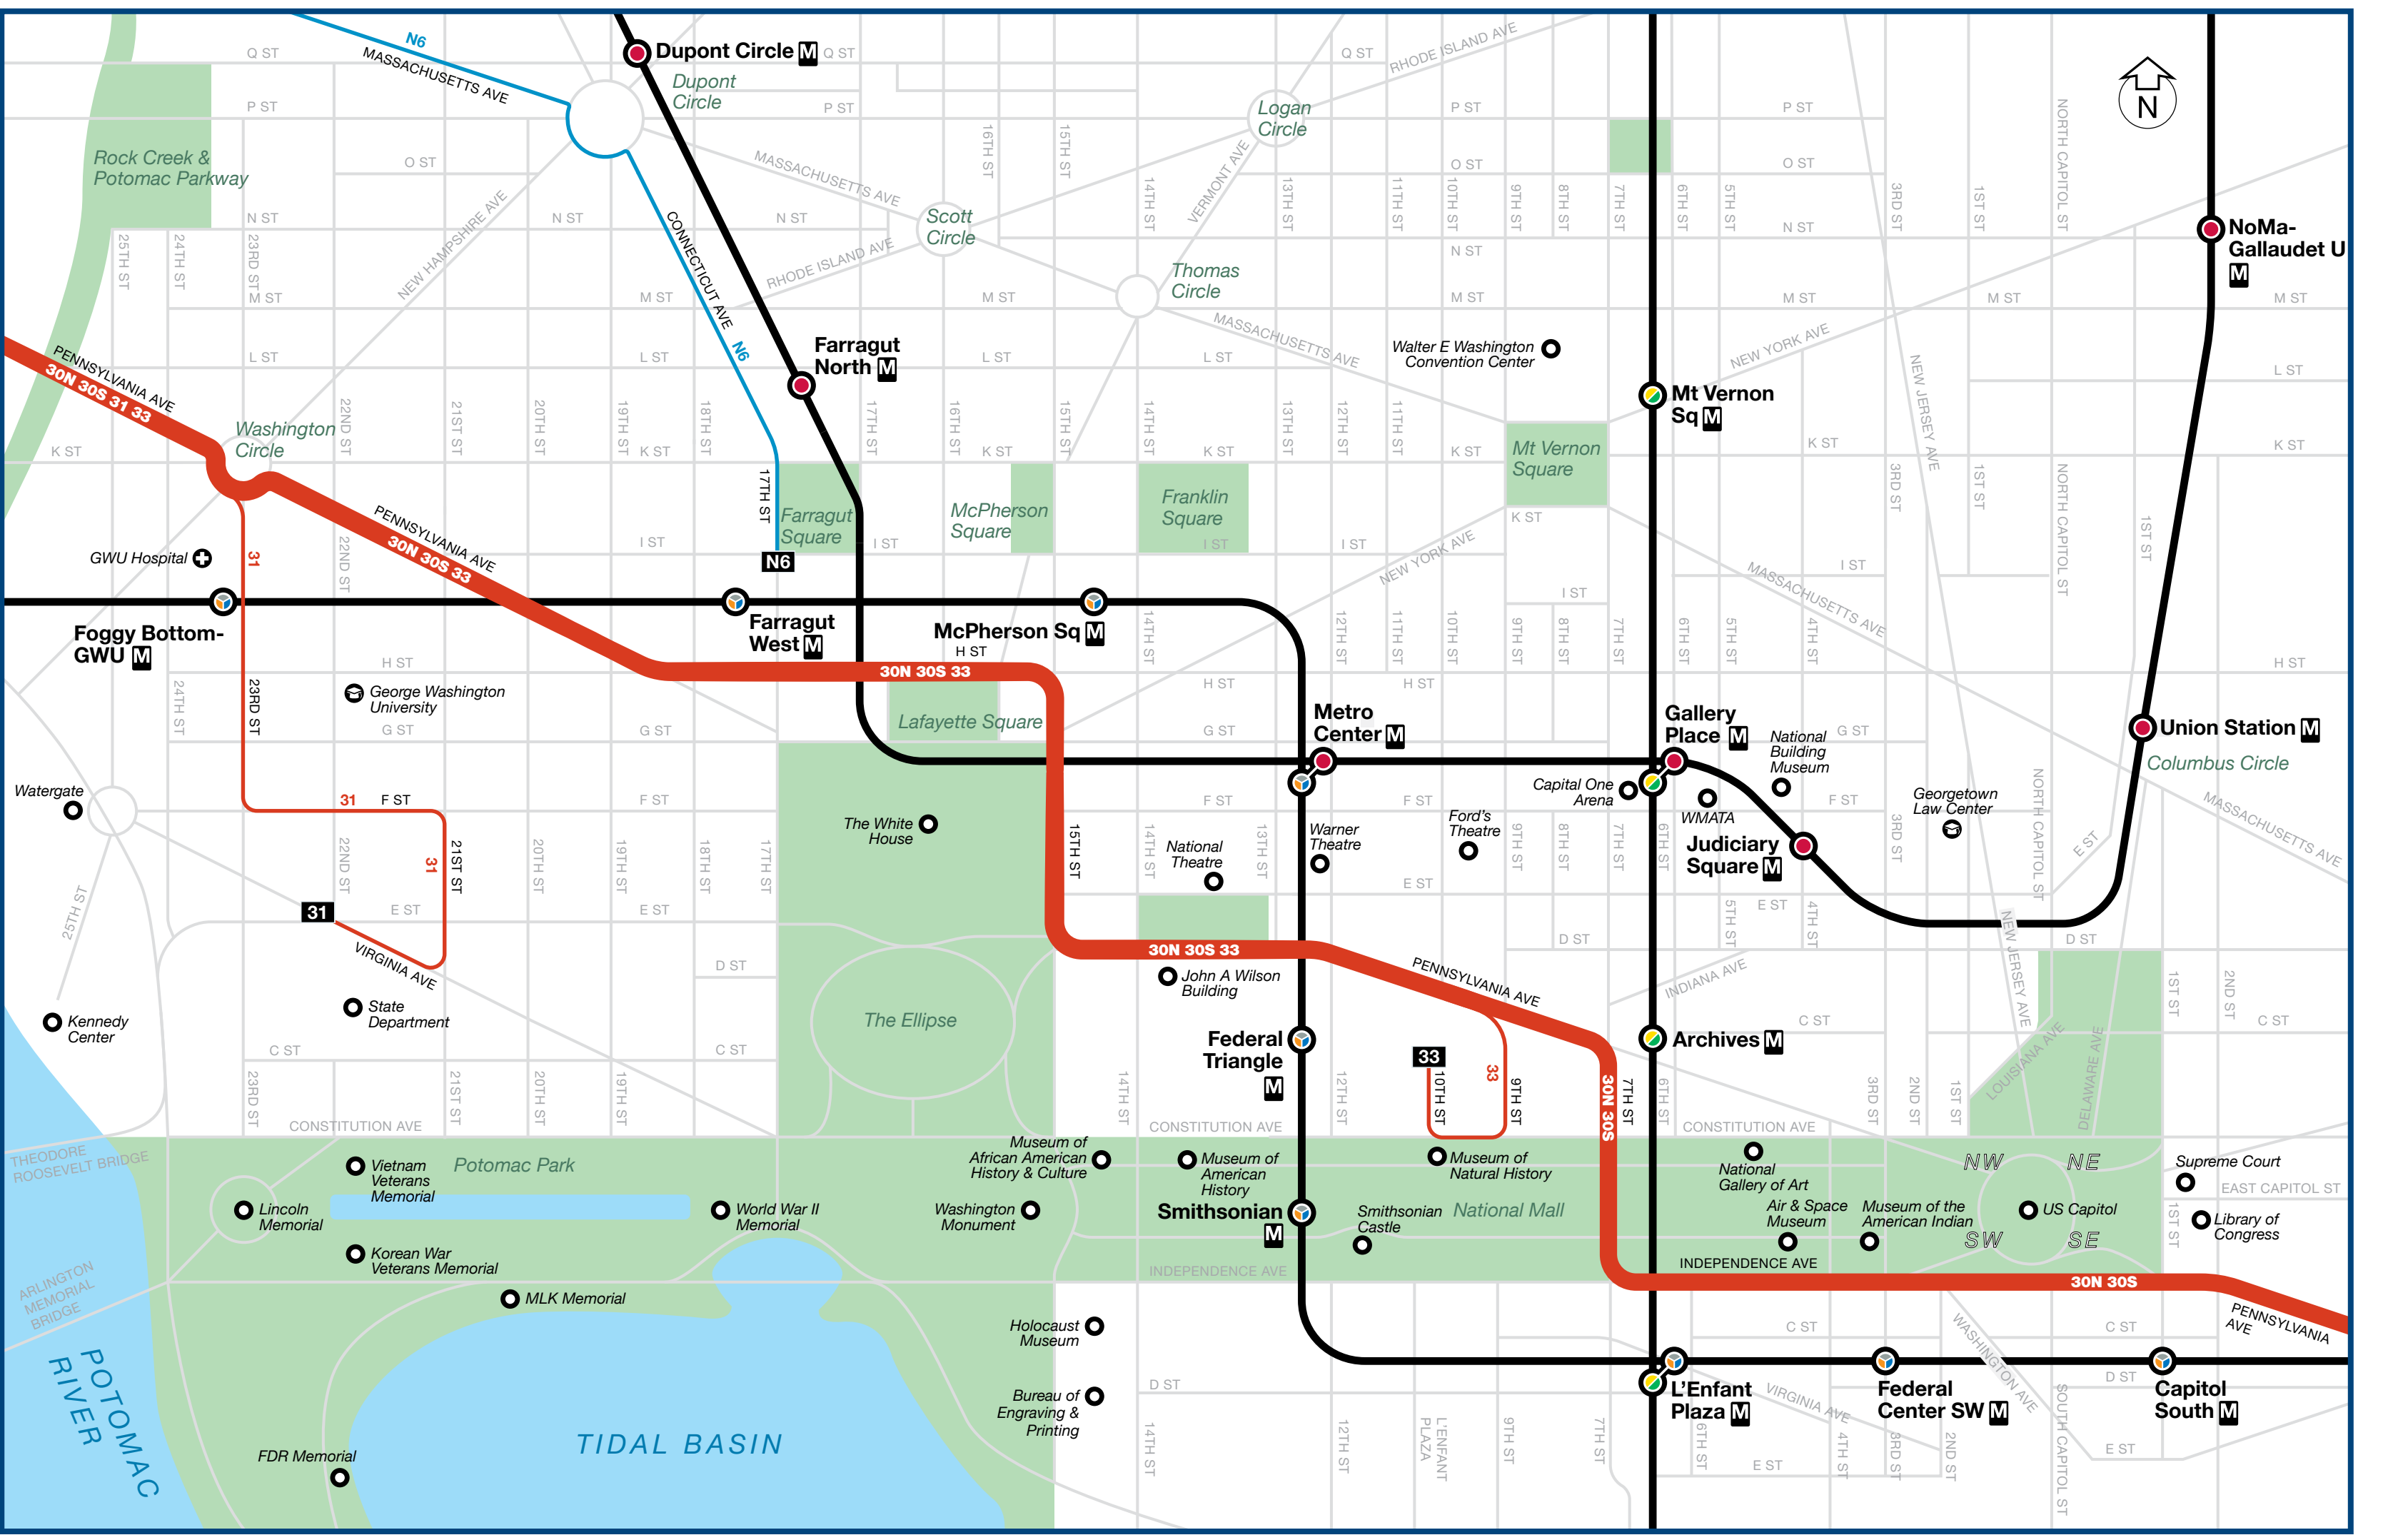

CENTRAL WASHINGTON DC

December 2020

information wmata.com | 202-637-7000 | 202-638-3780
Para busETA y información general, llame al 202-637-7000 (TTY 202-638-3780) o visite wmata.com.

metroAlerts
Sign up today at wmata.com/MetroAlerts

Metro is accessible.
Metro es accesible.
메트로는 접근 가능합니다.