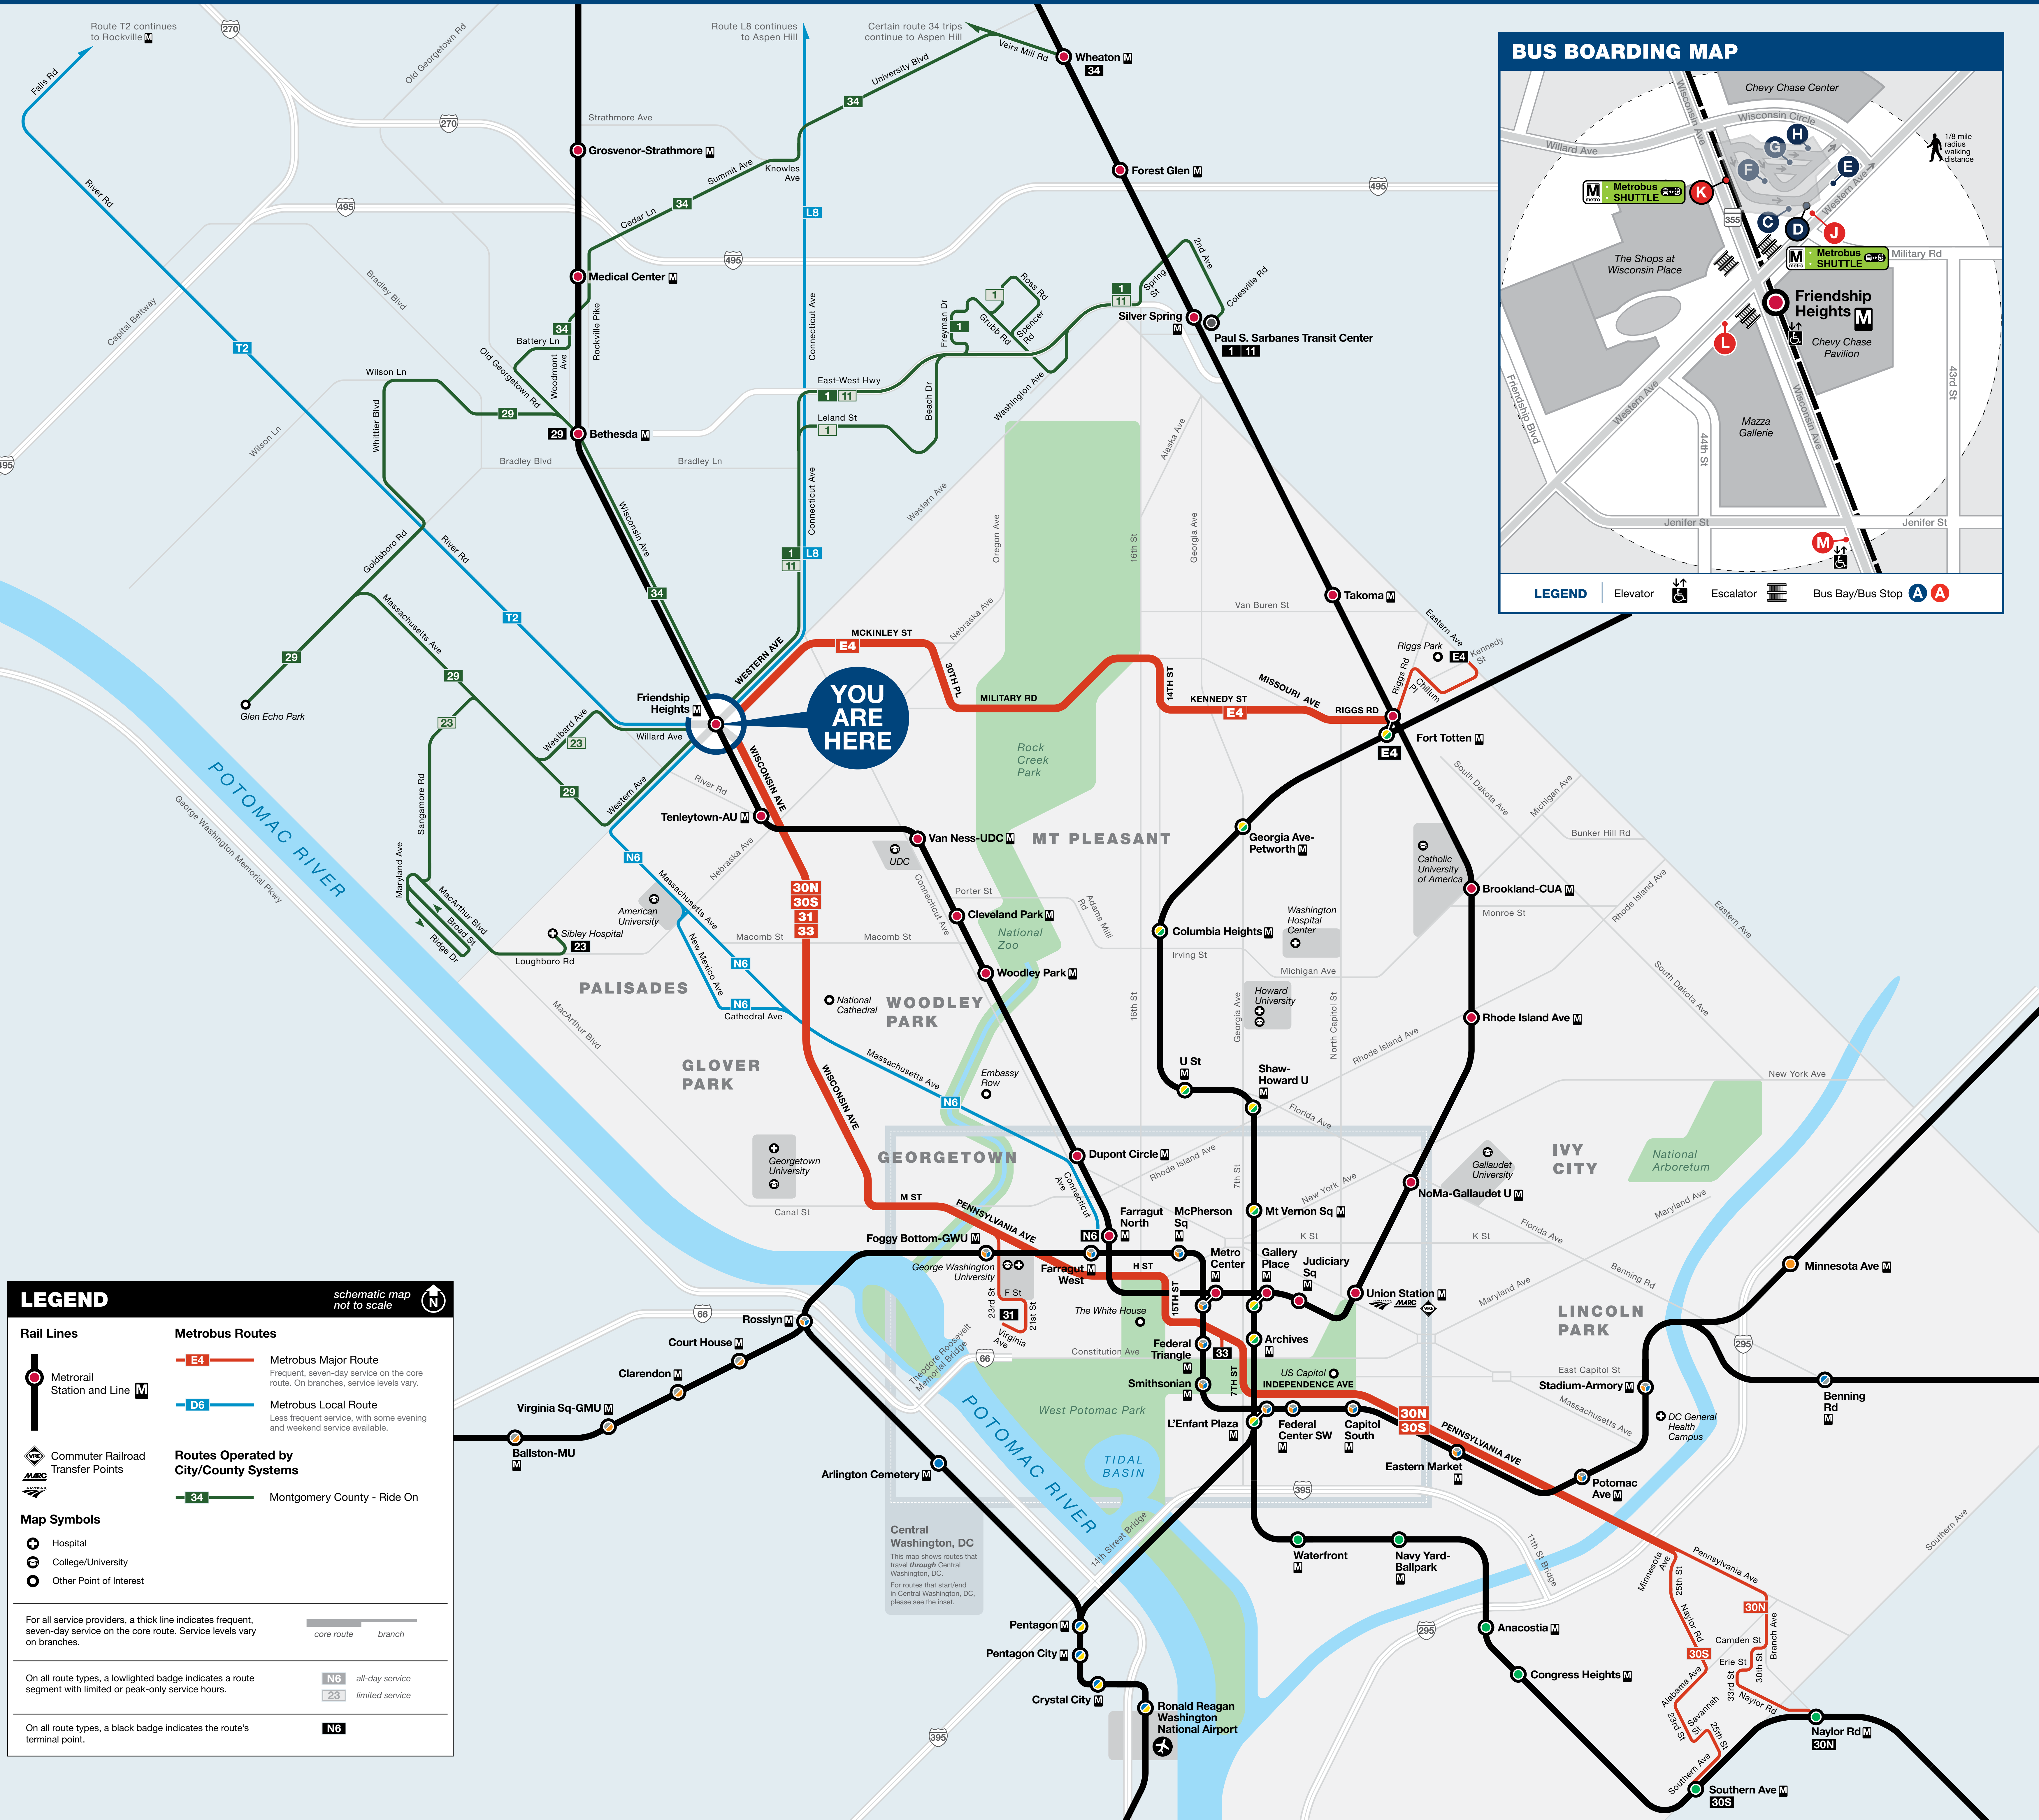

Bus Service from Friendship Heights

BUS SERVICE AND BOARDING LOCATIONS

ROUTE	DESTINATION	BOARD AT BUS STOP	MONDAY TO FRIDAY				SATURDAY		SUNDAY	
			AM RUSH	MIDDAY	PM RUSH	EVENING	DAY	EVENING	DAY	EVENING
FRIENDSHIP HEIGHTS-SOUTHEAST LINE										
30N	Naylor Rd	C M	60	60	60	60	--	--	--	--
30S	Southern Ave	C M	60	60	60	60	--	--	--	--
WISCONSIN AVE LINE										
31	Potomac Park	C M	10-20	30	30	30	--	--	--	--
33	Federal Triangle	C M	10-20	30	30	--	10	10-15	10	15-30
MILITARY ROAD-CROSTOWN LINE										
E4	Fort Totten, Riggs Park	J	24+	24+	24+	30+	30+	30	30+	30
CONNECTICUT AVE-MARYLAND LINE										
L8	Aspen Hill	K	30	30	30	30	45	45	45	45
Weekend Service operated by Ride On										
MASSACHUSETTS AVE LINE										
N6	Farragut North & West	E	30-50	35	35	45	30-50	45	35-45	45
RIVER ROAD LINE										
T2	Rockville	J	30	30	30	--	50	--	50	--
Weekend Service operated by Ride On										
FRIENDSHIP HEIGHTS SHUTTLE										
FH	Chevy Chase Center	D	For bus service frequency, check Friendship Heights Shuttle at www.friendshipheightsmd.gov/shuttle.htm							
RIDE ON-MONTGOMERY COUNTY										
1	Paul S. Sarbanes TC (Silver Spring)	F	35*	20-35*	30*	30-40*	35*	35-40*	55*	55*
11	Paul S. Sarbanes TC (Silver Spring)	F	--	--	20-30	--	--	--	--	--
23	Sibley Hospital	H	65	65	65	65	65	65	65	65
29	Glen Echo Park, Bethesda	H	45	45	45	45	45*	45*	45*	45*
34	Wheaton	K	30-35	30	15**	30-40	35-40	45	45	45
to Tenleytown to Bethesda During track work and/or rail shutdown events, this bus stop will also be served by Metro shuttle buses.										

NOTE: The lettered red discs in the table and on the boarding map identify bus stops near this station. The letters ARE NOT displayed at the actual bus stops

- Select trips bypass Leland St and may serve Ross and Spencer Rds. See full schedule for details
- ** Trips operate between Friendship Heights and Glen Echo Park only.
- *** Select weekday trips continue to Aspen Hill.
- + Every other trip continues to Riggs Park. See full schedule for details.