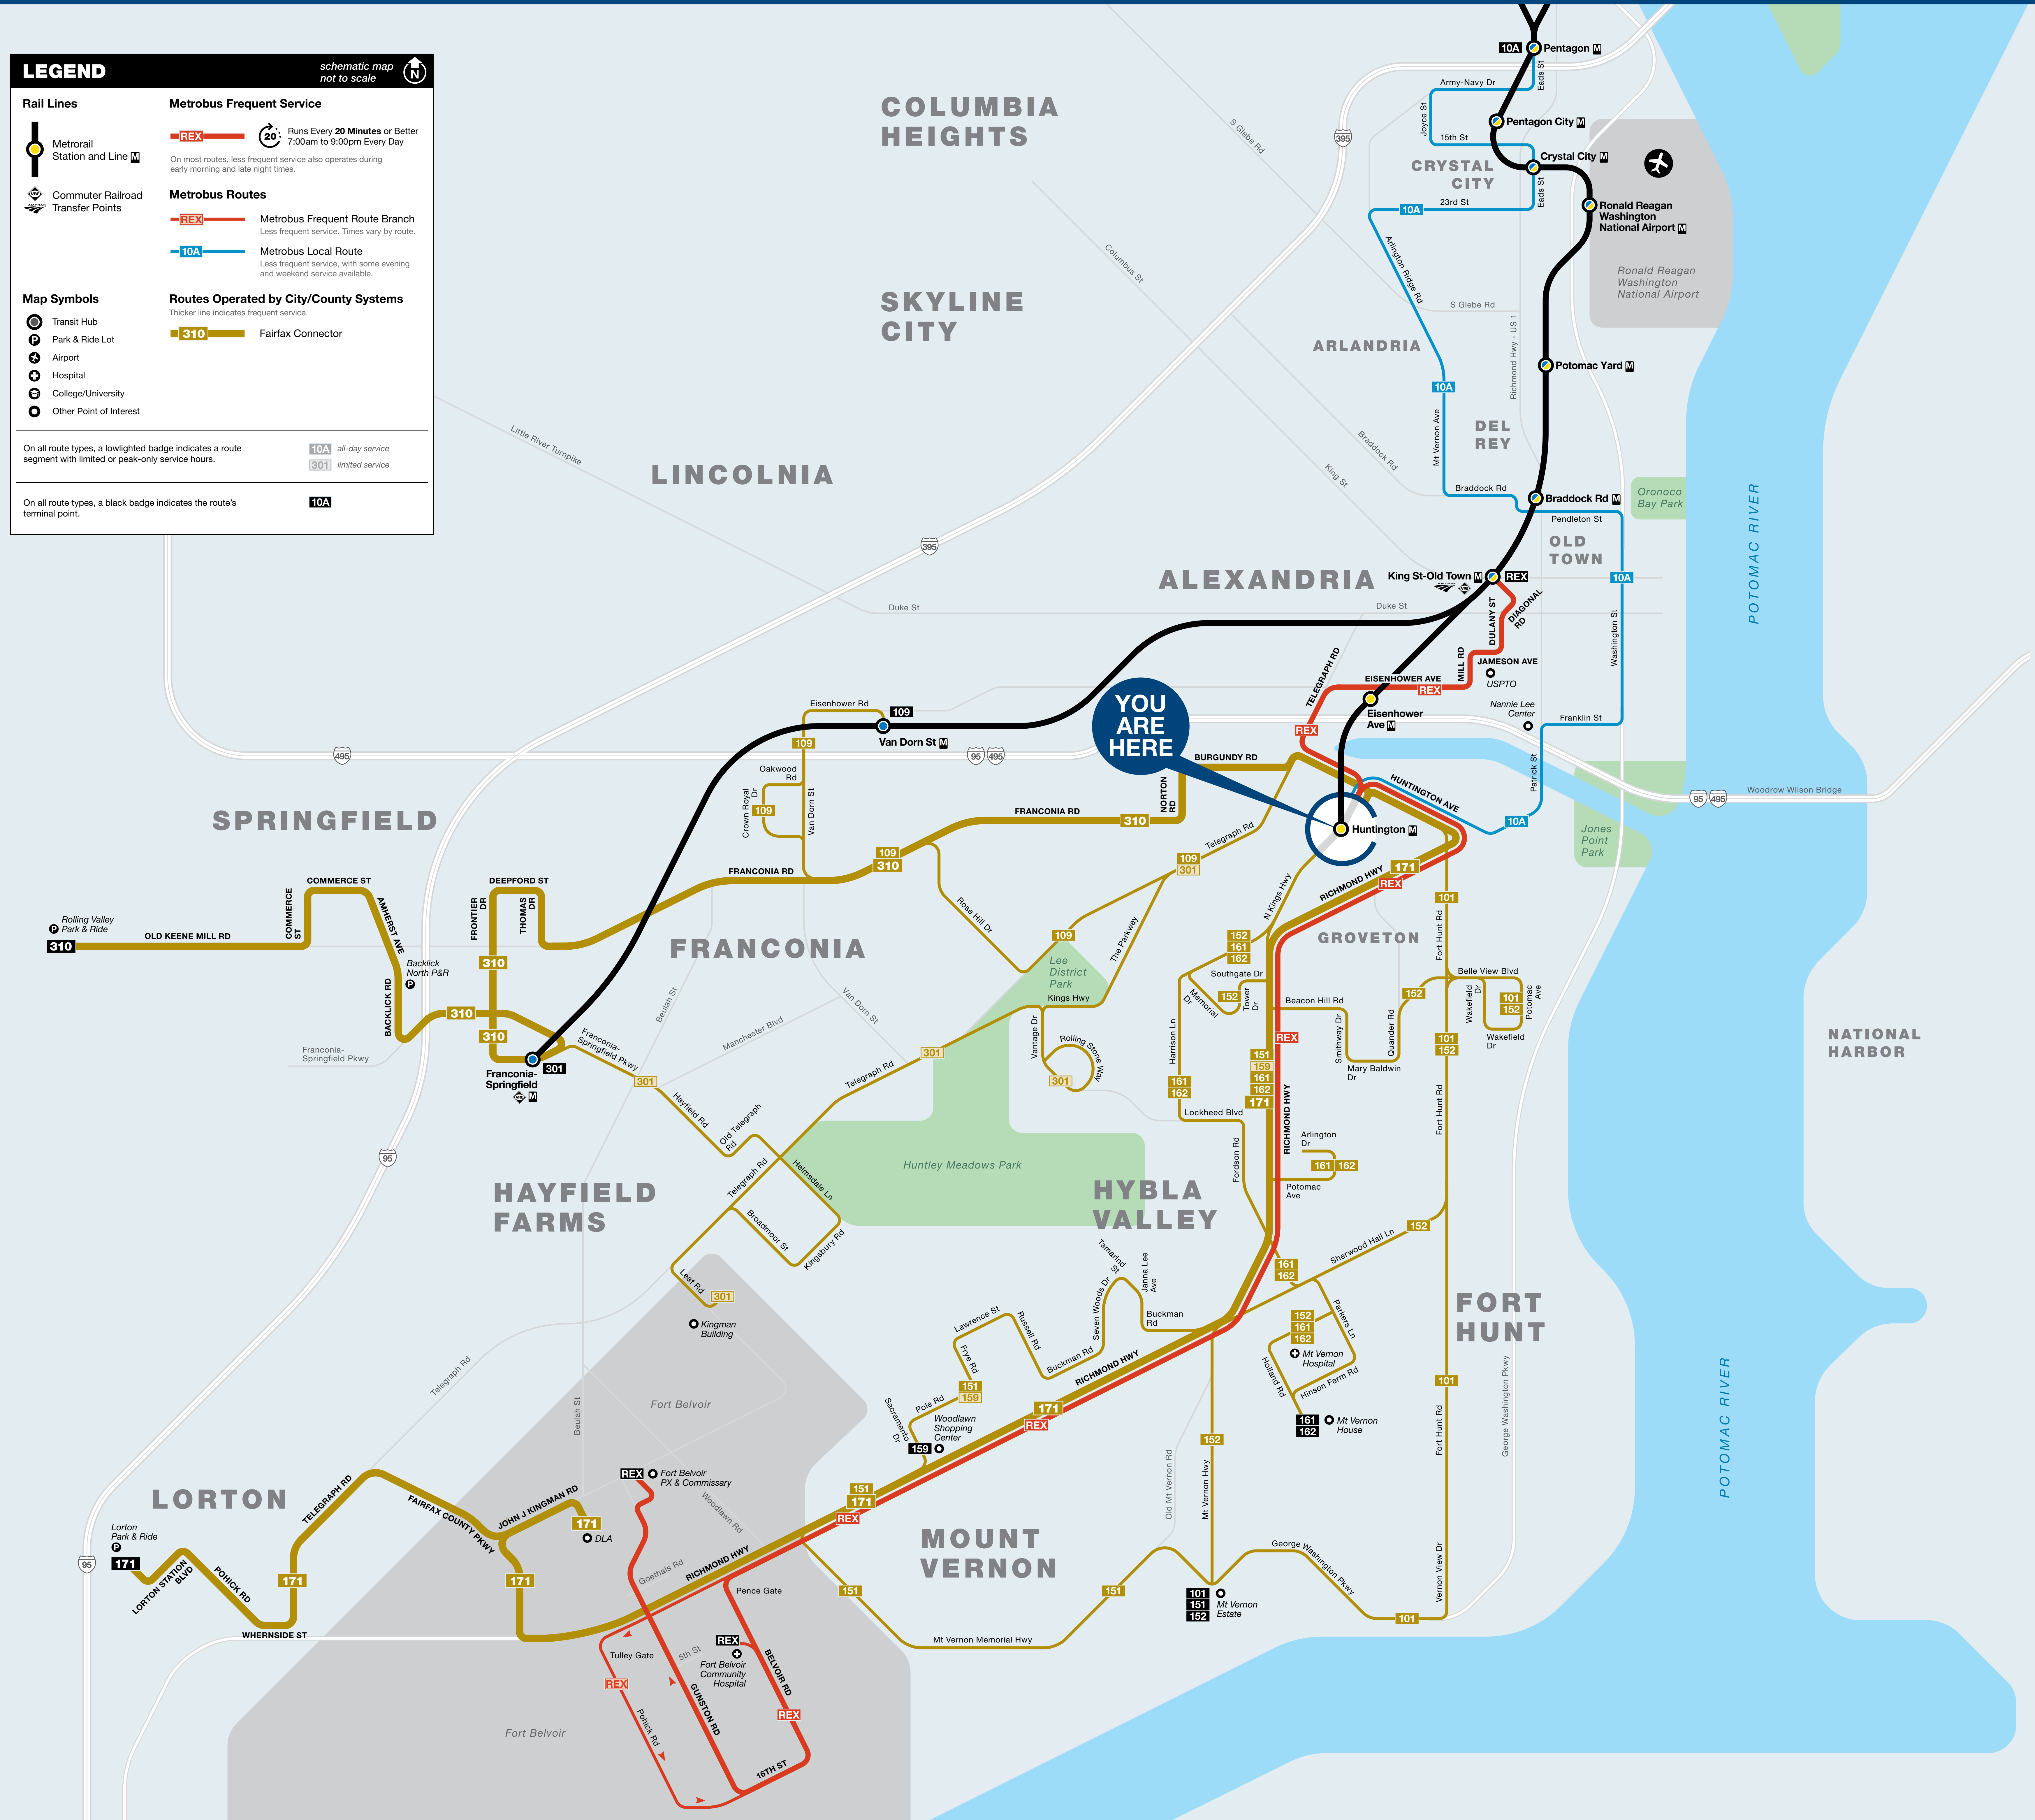

Bus Service from Huntington

LEGEND schematic map not to scale

Rail Lines

- Metrorail Station and Line
- Commuter Railroad Transfer Points

Map Symbols

- Transit Hub
- Park & Ride Lot
- Airport
- Hospital
- College/University
- Other Point of Interest

Metrobus Frequent Service

- **REX** Runs Every 20 Minutes or Better 7:00am to 9:00pm Every Day. On most routes, less frequent service also operates during early morning and late night times.

Metrobus Routes

- **REX** Metrobus Frequent Route Branch. Less frequent service. Times vary by route.
- **10A** Metrobus Local Route. Less frequent service, with some evening and weekend service available.
- **310** Fairfax Connector. Routes Operated by City/County Systems. Thicker line indicates frequent service.

Routes Operated by City/County Systems

- **10A** all-day service
- **301** limited service
- **10A** On all route types, a black badge indicates the route's terminal point.

BUS SERVICE AND BOARDING LOCATIONS

Frequent service is available on selected lines. Look for the Frequent Service icon. Buses run frequently every day between 7:00am and 9:00pm. Less frequent service runs at early morning and late night times.

NORTH SIDE - LOWER LEVEL

ROUTE	DESTINATION	BOARD AT BUS BAY	MONDAY TO FRIDAY				SATURDAY		SUNDAY	
			AM RUSH	MIDDAY	PM RUSH	EVENING	DAY	EVENING	DAY	EVENING
RICHMOND HWY EXPRESS										
REX	Fort Belvoir	G	15-20	20	15	20-30*	20*	20-30*	20*	20-30*
REX	King St-Old Town M	L	12-15	20	15	20-30	20	20-30	20	20-30
ALEXANDRIA-PENTAGON LINE										
10A	Pentagon M	B H	30	30	30	30-60	30	30	60	60
FAIRFAX CONNECTOR										
101	Mt Vernon Estate	E H	30	30	30	60	35	60	60	60
109	Van Dorn St M	D	30	60	30**	30**	60	60	60	--
171	Lorton VRE Station	C G	20	30	20	30*	30	30*	30	30*
301	Franconia-Springfield M	A	30	--	30-35	--	--	--	--	--
310	Rolling Valley Park & Ride	E	20	30	20	45-60	40	40-60	50	50

Metrobus Shuttle During track work and/or rail shutdown events, this bus stop will also be served by Metro shuttle buses.

* Trips after 9:00 pm Weekdays and all day Saturdays and Sundays operate via Tulley Gate to Fort Belvoir Community Hospital only
** Trips departing after 3:30 pm Weekdays do not serve Crown Royal Dr & High Meadow Rd
• Late Night Trips do not serve Defense Logistics Agency (DLA), see schedule for full details

SOUTH SIDE - UPPER LEVEL

ROUTE	DESTINATION	BOARD AT BUS BAY	MONDAY TO FRIDAY				SATURDAY		SUNDAY	
			AM RUSH	MIDDAY	PM RUSH	EVENING	DAY	EVENING	DAY	EVENING
FAIRFAX CONNECTOR										
151	Mt Vernon Estate via Engleside	B	30	30	20	60	30	60	30	60
152	Mt Vernon Estate	C	30	30-60	30	60	60	60	60	60
159	Engleside Limited-Stop	B	--	--	20	--	--	--	--	--
161	Mt Vernon Hospital Counterclockwise	D	30	60	30	60	60	60	60	60
162	Mt Vernon Hospital Clockwise	D	30	60	30	60	60	60	60	60